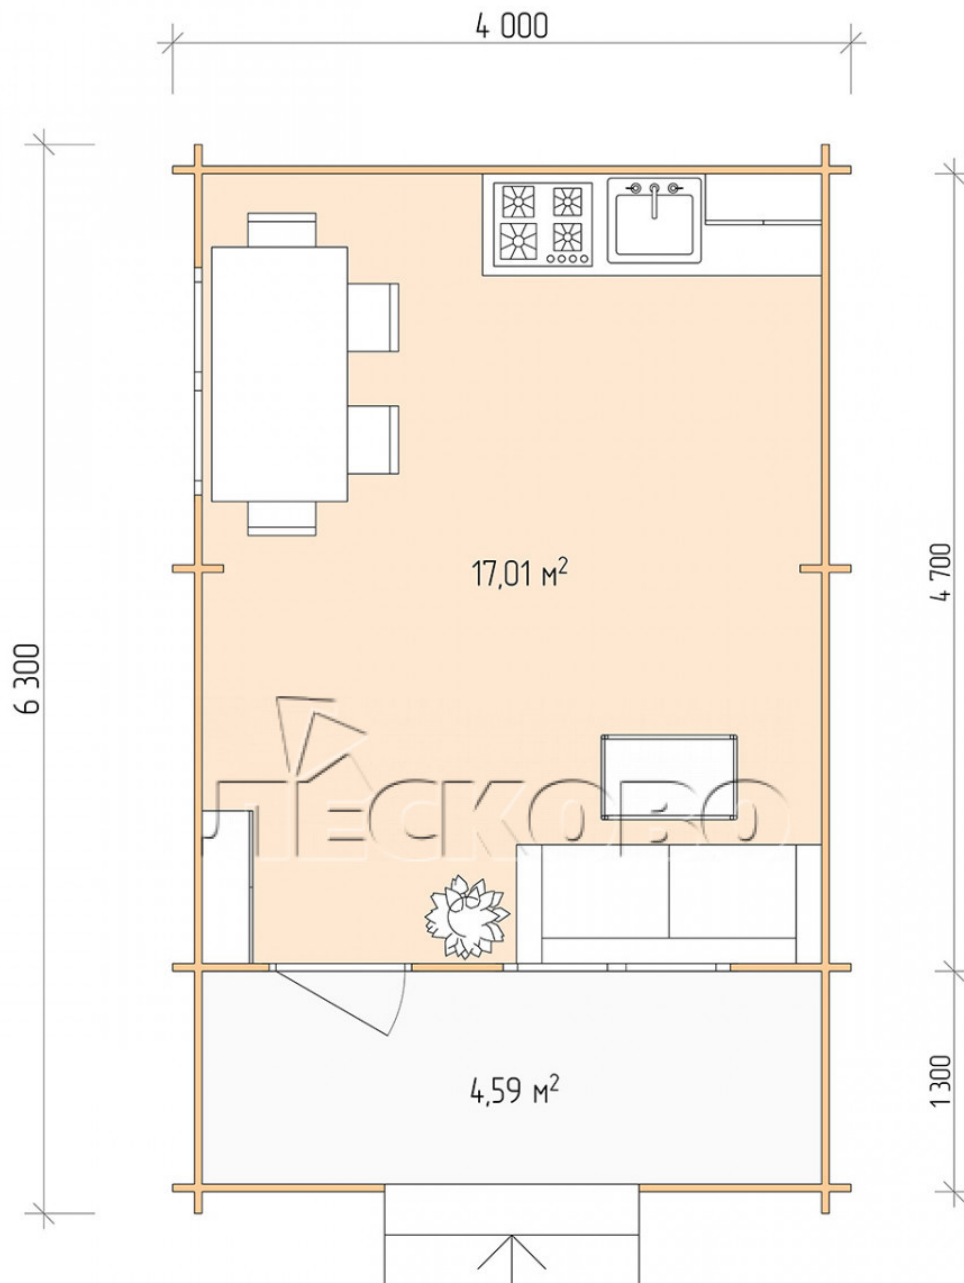

## Log Cabin "DSK" series 4x5

Project Dimensions

4 × 5 / 22.2 m<sup>2</sup>

Full house set

**3,357 €**

### Timber

45 MM

65 MM  
+ 727 €

# Разрез

## House Kit

- Wall kit: 44 × 145mm mini-chamber drying chamber with bowls for the project. The material of the tree is spruce, pine (GOST 8486). Humidity 12-14%. The height of the walls is 2.16 m;
- Logs, lower harness: board 45 × 145 mm chamber drying 10-12%;
- Floors: floorboard 35 mm, Chamber drying;
- Ceiling: imitation of a bar 20 × 135 mm, Chamber drying;
- Wooden windows, glass 4 mm, Single. Treatment with a colorless antiseptic. Hardware;