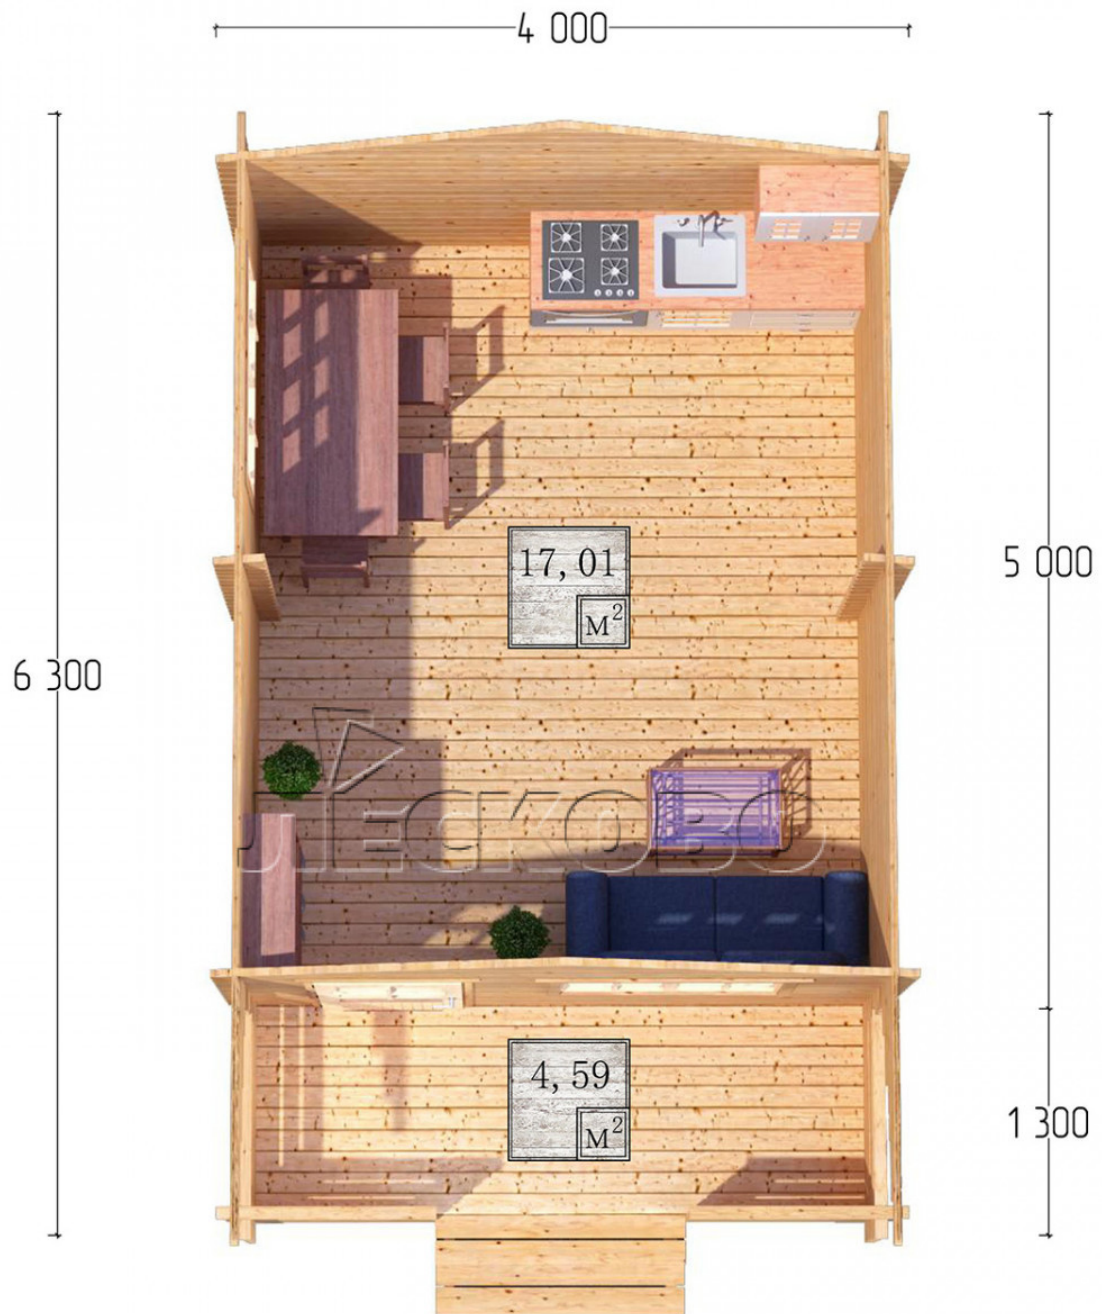

## Log Cabin "DSK" series 4x5

Project Dimensions

4 × 5 / 22.2 m<sup>2</sup>

Full house set

**3,357 €**

### Timber

45 MM

65 MM  
+ 727 €

# Разрез

## House Kit

- Wall kit: 44 × 145mm mini-chamber drying chamber with bowls for the project. The material of the tree is spruce, pine (GOST 8486). Humidity 12-14%. The height of the walls is 2.16 m;
- Logs, lower harness: board 45 × 145 mm chamber drying 10-12%;
- Floors: floorboard 35 mm, Chamber drying;
- Ceiling: imitation of a bar 20 × 135 mm, Chamber drying;
- Wooden windows, glass 4 mm, Single. Treatment with a colorless antiseptic. Hardware;