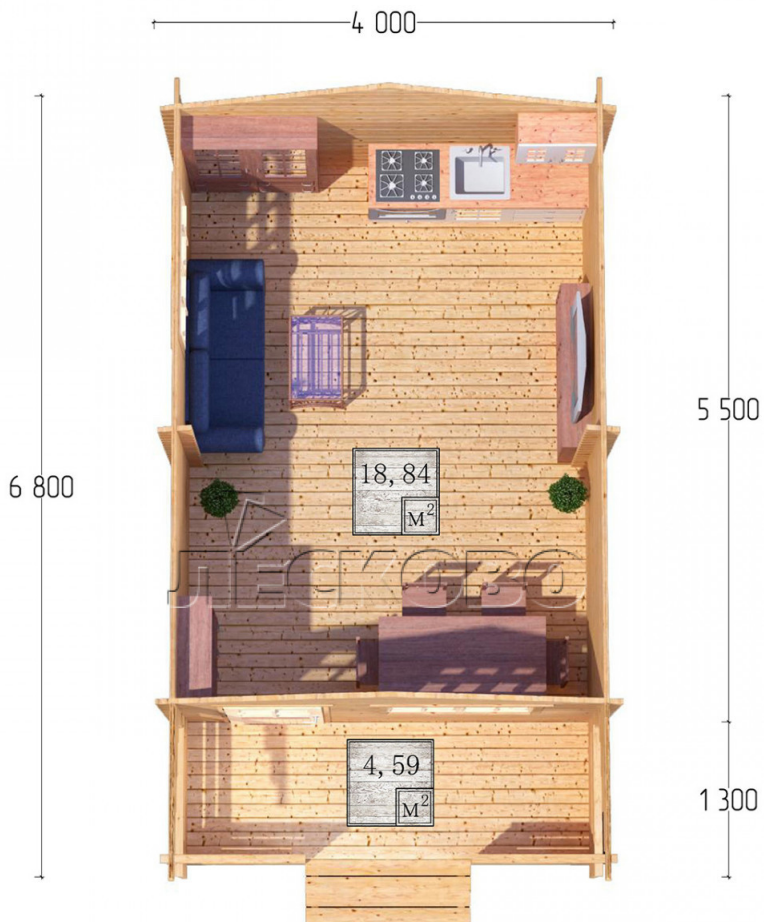

Project planning