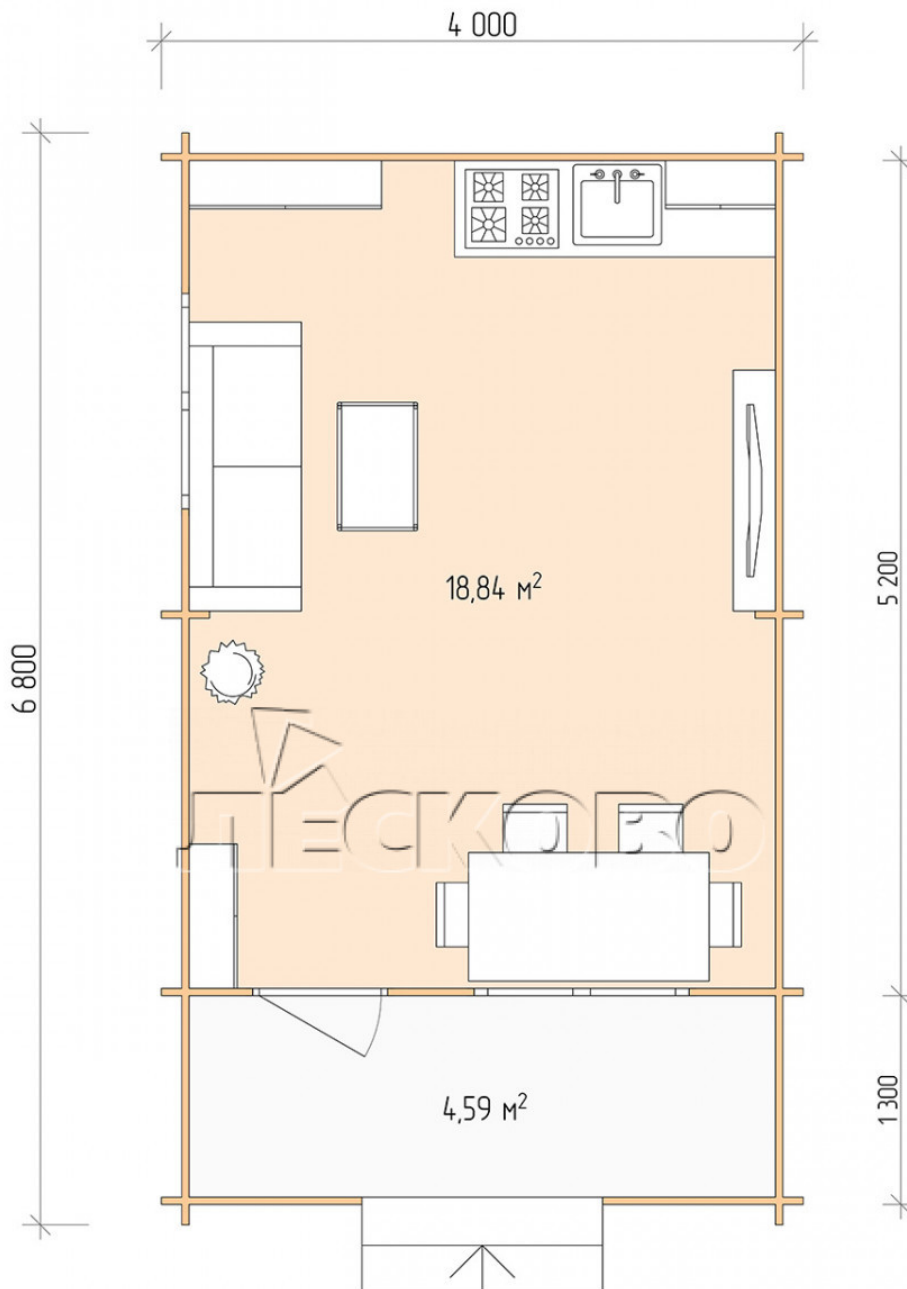

Log Cabin "DSK" series 4×5.5

Project Dimensions

4 × 5.5 / 24 m²

Full house set

3,794 €

Timber

45 MM

65 MM
+ 813 €

Project planning

Разрез

House Kit

- Wall kit: 44 × 145mm mini-chamber drying chamber with bowls for the project. The material of the tree is spruce, pine (GOST 8486). Humidity 12-14%. The height of the walls is 2.16 m;
- Logs, lower harness: board 45 × 145 mm chamber drying 10-12%;
- Floors: floorboard 35 mm, Chamber drying;
- Ceiling: imitation of a bar 20 × 135 mm, Chamber drying;
- Wooden windows, glass 4 mm, Single. Treatment with a colorless antiseptic. Hardware;

1.34×0.91 м.2 шт.

- Wooden doors;

0.84×1.885 м.

glass.1 шт.

7. Platbands: dry planed board 20 × 100 mm;

8. Roof: shingles.

9. Skirting board 35 mm.

+7 (4942) 499-770