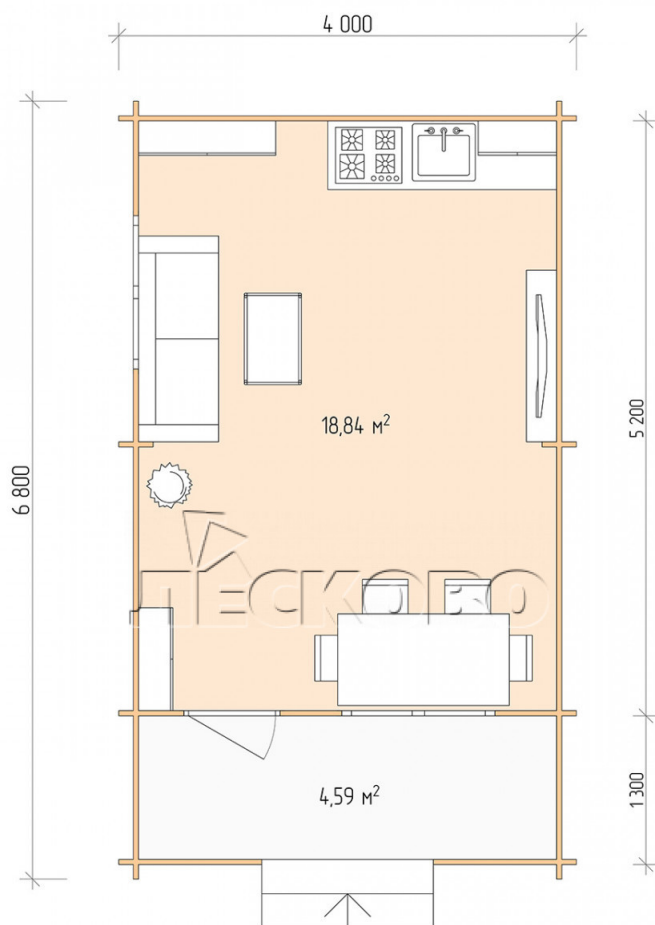

## Log Cabin "DSK" series 4×5.5

Project Dimensions

4 × 5.5 / 24 m<sup>2</sup>

Цена

**5,138 €**

# Разрез

# House Kit

- Wall kit: 44 × 145mm mini-chamber drying chamber with bowls for the project. The material of the tree is spruce, pine (GOST 8486). Humidity 12-14%. The height of the walls is 2.16 m;
- Logs, lower harness: board 45 × 145 mm chamber drying 10-12%;
- Floors: floorboard 35 mm, Chamber drying;
- Ceiling: imitation of a bar 20 × 135 mm, Chamber drying;
- Wooden windows, glass 4 mm, Single. Treatment with a colorless antiseptic. Hardware;