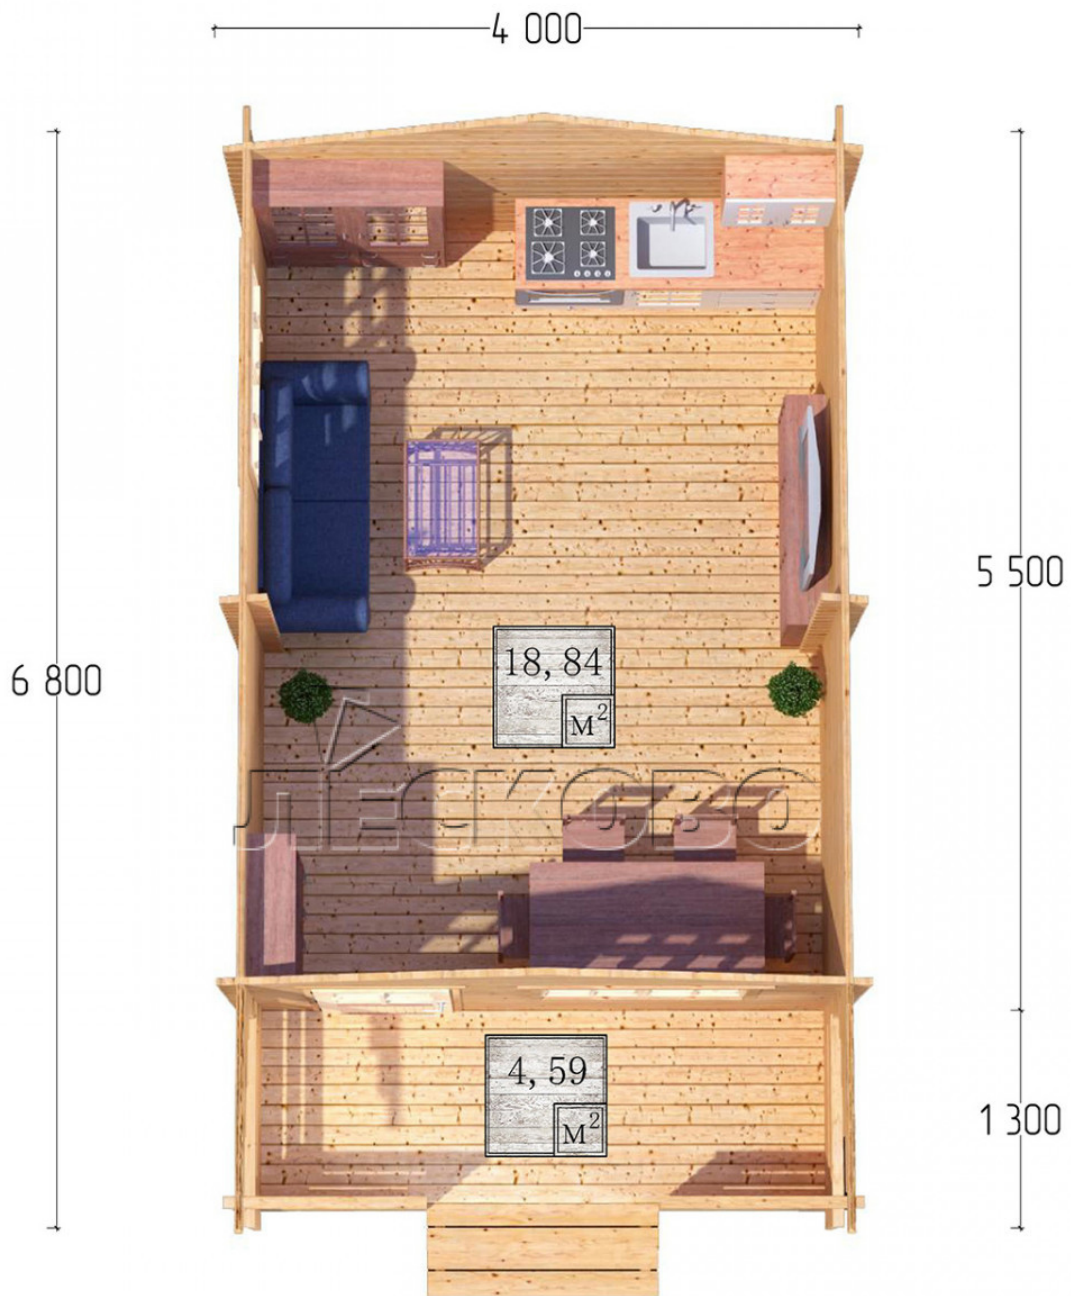

Log Cabin "DSK" series 4×5.5

Project Dimensions

4 × 5.5 / 24 m²

Full house set

3,794 €

Timber

45 MM

65 MM
+ 813 €

Project planning

Разрез

House Kit

- Wall kit: 44 × 145mm mini-chamber drying chamber with bowls for the project. The material of the tree is spruce, pine (GOST 8486). Humidity 12-14%. The height of the walls is 2.16 m;
- Logs, lower harness: board 45 × 145 mm chamber drying 10-12%;
- Floors: floorboard 35 mm, Chamber drying;
- Ceiling: imitation of a bar 20 × 135 mm, Chamber drying;
- Wooden windows, glass 4 mm, Single. Treatment with a colorless antiseptic. Hardware;

1.34×0.91 м.2 шт.

- Wooden doors;

0.84×1.885 м.

glass.1 шт.

7. Platbands: dry planed board 20 × 100 mm;

8. Roof: shingles.

9. Skirting board 35 mm.

+7 (4942) 499-770