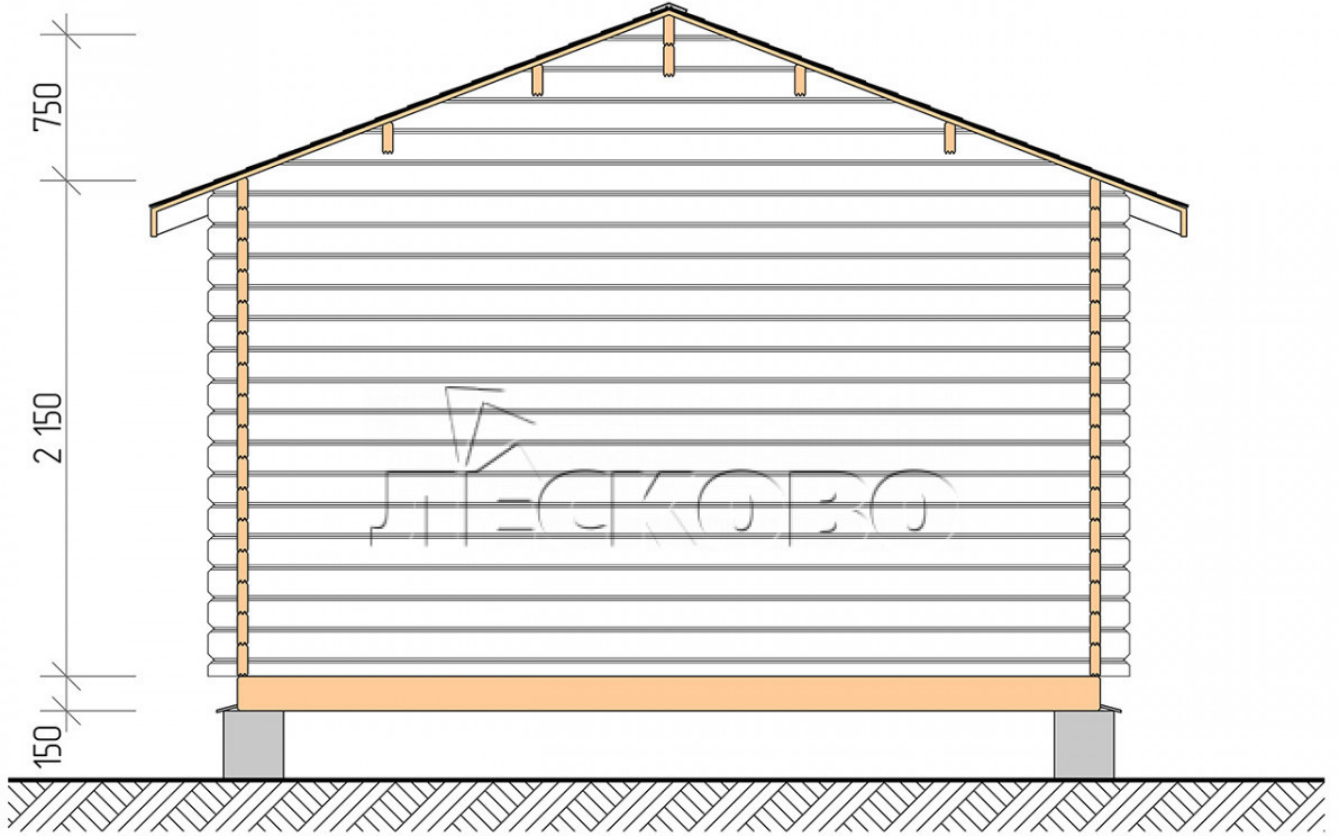

Log Cabin "DSK" series 4×5.5

Project Dimensions

4 × 5.5 / 24 m²

Full house set

3,794 €

Timber

45 MM

65 MM
+ 813 €

Project planning

Разрез

House Kit

- Wall kit: 44 × 145mm mini-chamber drying chamber with bowls for the project. The material of the tree is spruce, pine (GOST 8486). Humidity 12-14%. The height of the walls is 2.16 m;
- Logs, lower harness: board 45 × 145 mm chamber drying 10-12%;
- Floors: floorboard 35 mm, Chamber drying;
- Ceiling: imitation of a bar 20 × 135 mm, Chamber drying;
- Wooden windows, glass 4 mm, Single. Treatment with a colorless antiseptic. Hardware;

1.34×0.91 м.2 шт.

- Wooden doors;

0.84×1.885 м.

glass.1 шт.

7. Platbands: dry planed board 20 × 100 mm;

8. Roof: shingles.

9. Skirting board 35 mm.

+7 (4942) 499-770