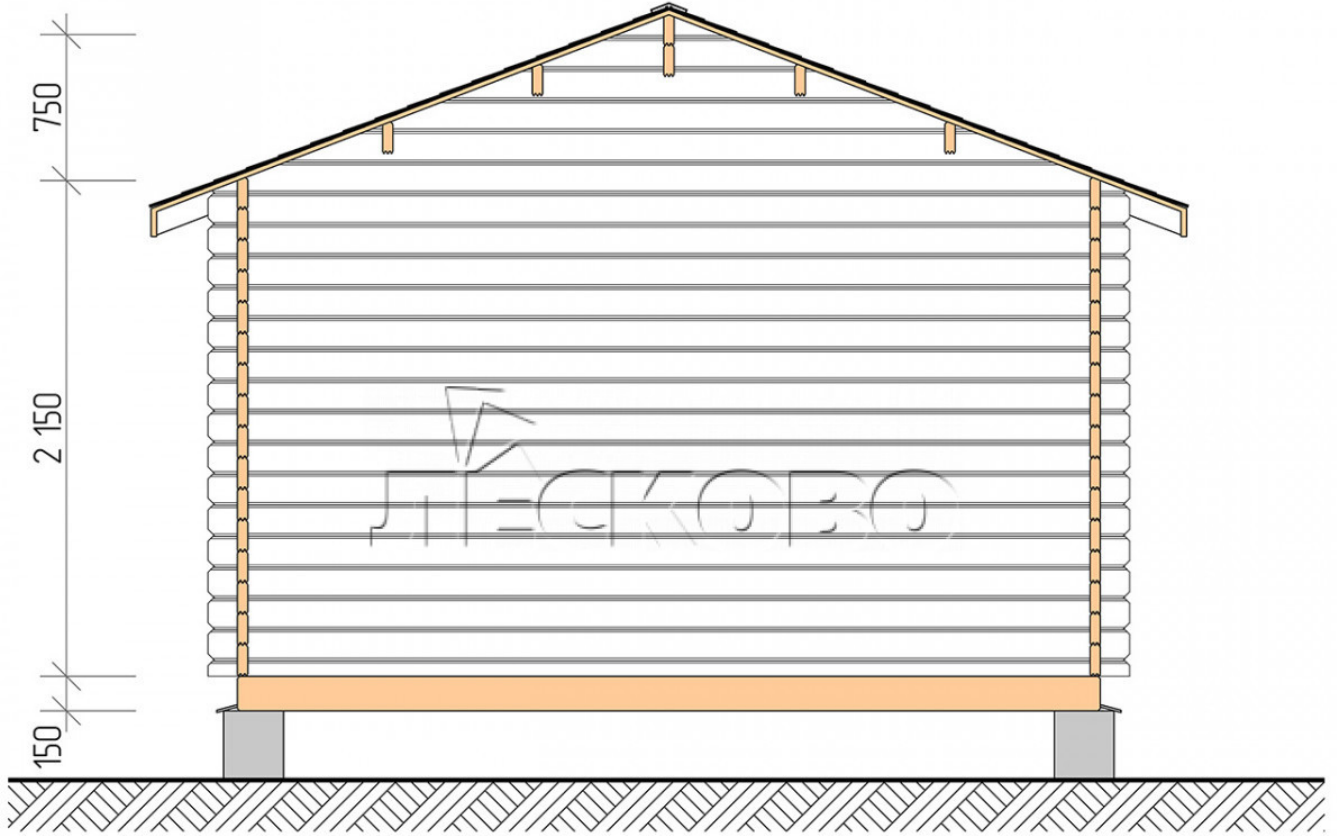

Log Cabin "DSK" series 4×4

Project Dimensions

4 × 4 / 18.5 m²

Full house set

2,839 €

Timber

45 MM

65 MM
+ 629 €

Project planning

Разрез

House Kit

- Wall kit: 44 × 145mm mini-chamber drying chamber with bowls for the project. The material of the tree is spruce, pine (GOST 8486). Humidity 12-14%. The height of the walls is 2.16 m;
- Logs, lower harness: board 45 × 145 mm chamber drying 10-12%;
- Floors: floorboard 35 mm, Chamber drying;
- Ceiling: imitation of a bar 20 × 135 mm, Chamber drying;
- Wooden windows, glass 4 mm, Single. Treatment with a colorless antiseptic. Hardware;

1.34×0.91 м.1 шт.

- Wooden doors;

0.84×1.885 м.

glass.1 шт.

7. Platbands: dry planed board 20 × 100 mm;

8. Roof: shingles.

9. Skirting board 35 mm.

+7 (4942) 499-770