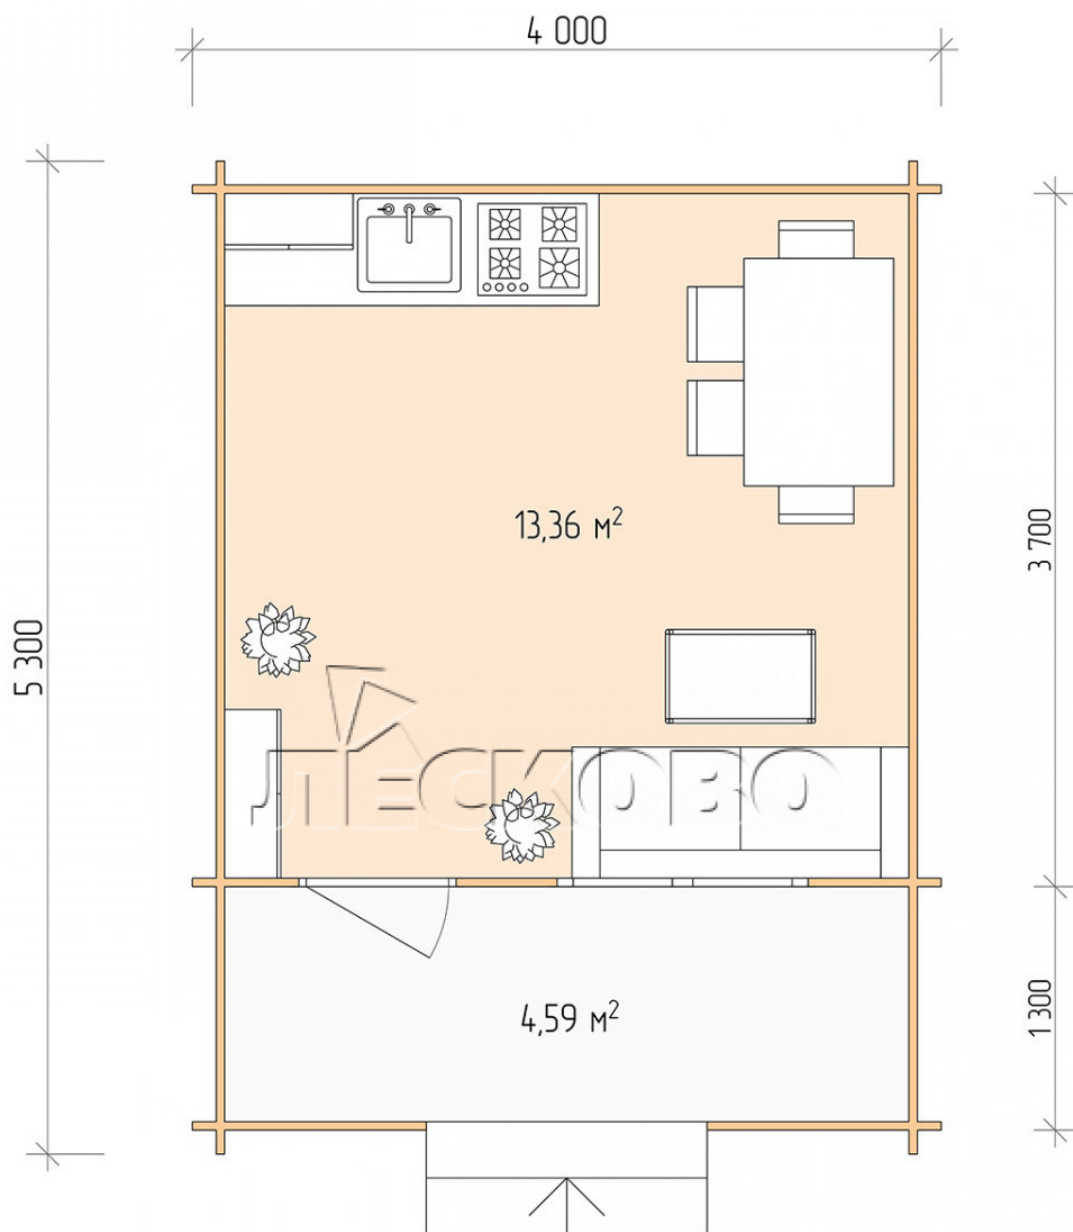

Log Cabin "DSK" series 4×4

Project Dimensions

4 × 4 / 18.5 m²

Full house set

2,839 €

Timber

45 MM

65 MM
+ 629 €

Project planning

Разрез

House Kit

- Wall kit: 44 × 145mm mini-chamber drying chamber with bowls for the project. The material of the tree is spruce, pine (GOST 8486). Humidity 12-14%. The height of the walls is 2.16 m;
- Logs, lower harness: board 45 × 145 mm chamber drying 10-12%;
- Floors: floorboard 35 mm, Chamber drying;
- Ceiling: imitation of a bar 20 × 135 mm, Chamber drying;
- Wooden windows, glass 4 mm, Single. Treatment with a colorless antiseptic. Hardware;

1.34×0.91 м.1 шт.

- Wooden doors;

0.84×1.885 м.

glass.1 шт.

7. Platbands: dry planed board 20 × 100 mm;

8. Roof: shingles.

9. Skirting board 35 mm.

+7 (4942) 499-770