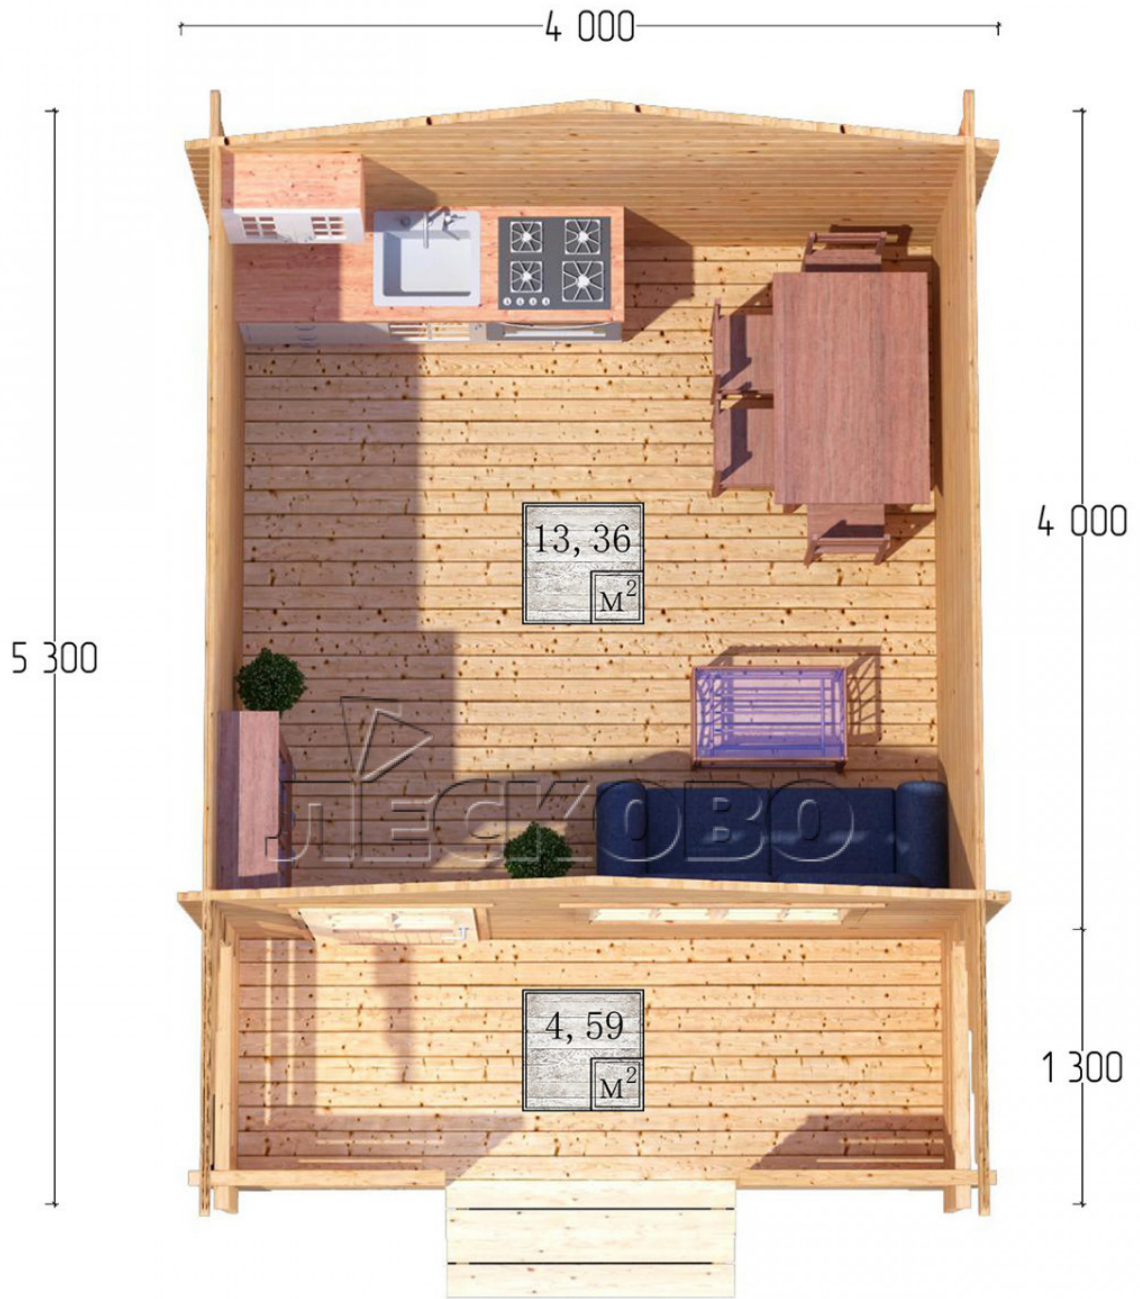

Log Cabin "DSK" series 4×4

Project Dimensions

4 × 4 / 18.5 m²

Full house set

2,839 €

Timber

45 MM

65 MM
+ 629 €

Project planning

Разрез

House Kit

- Wall kit: 44 × 145mm mini-chamber drying chamber with bowls for the project. The material of the tree is spruce, pine (GOST 8486). Humidity 12-14%. The height of the walls is 2.16 m;
- Logs, lower harness: board 45 × 145 mm chamber drying 10-12%;
- Floors: floorboard 35 mm, Chamber drying;
- Ceiling: imitation of a bar 20 × 135 mm, Chamber drying;
- Wooden windows, glass 4 mm, Single. Treatment with a colorless antiseptic. Hardware;

1.34×0.91 м.1 шт.

- Wooden doors;

0.84×1.885 м.

glass.1 шт.

7. Platbands: dry planed board 20 × 100 mm;

8. Roof: shingles.

9. Skirting board 35 mm.

+7 (4942) 499-770