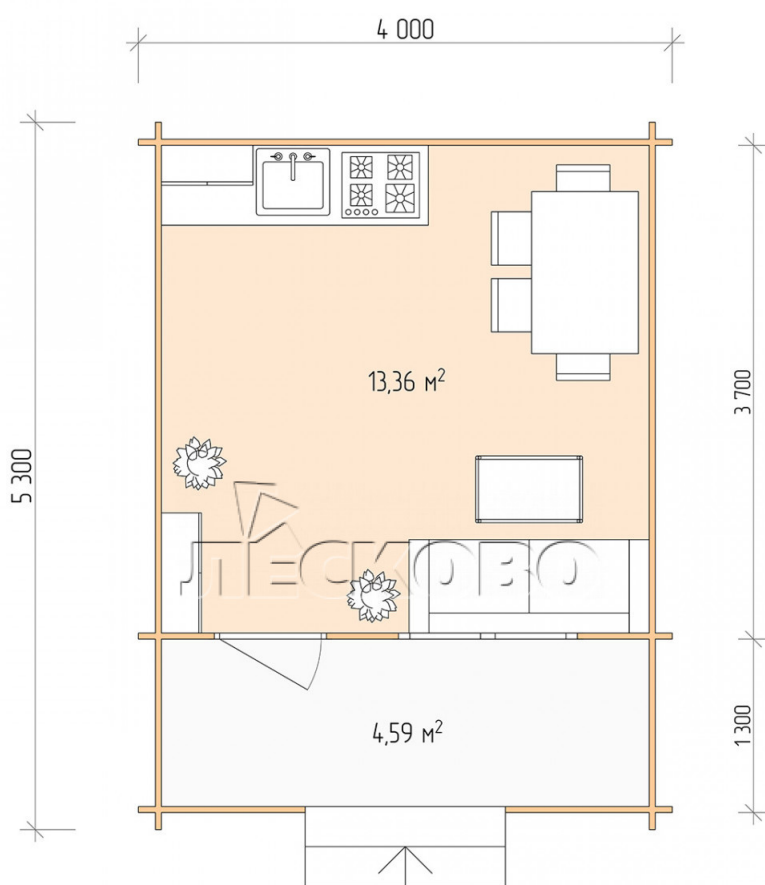

Log Cabin "DSK" series 4x4

Project Dimensions

4 × 4 / 18.5 m²

Цена

4,041 €

Timber

45 mm

65 mm
+ 894 €

Assembling a house kit

No assembly required

Assembly required
+ 1,010 €

Project planning

Разрез

House Kit

- Wall kit: 44 × 145mm mini-chamber drying chamber with bowls for the project. The material of the tree is spruce, pine (GOST 8486). Humidity 12-14%. The height of the walls is 2.16 m;
- Logs, lower harness: board 45 × 145 mm chamber drying 10-12%;
- Floors: floorboard 35 mm, Chamber drying;
- Ceiling: imitation of a bar 20 × 135 mm, Chamber drying;
- Wooden windows, glass 4 mm, Single. Treatment with a colorless antiseptic. Hardware;

1.34×0.91 м.1 шт.

- Wooden doors;

0.84×1.885 м.

glass.1 шт.

7. Platbands: dry planed board 20 × 100 mm;

8. Roof: shingles.

9. Skirting board 35 mm.

+7 (4942) 499-770