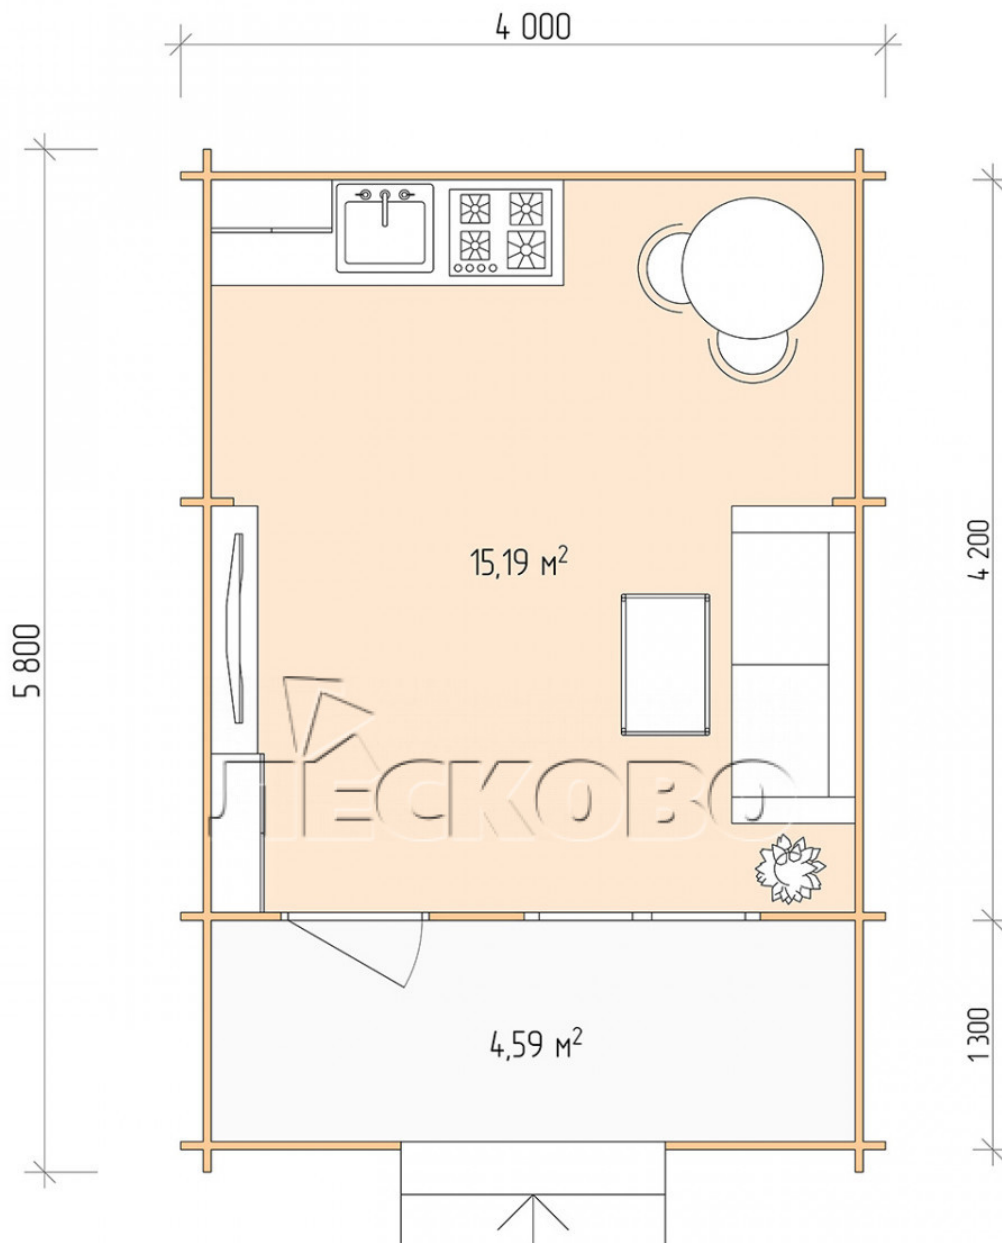

Log Cabin "DSK" series 4×4.5

Project Dimensions

4 × 4.5 / 20.4 m²

Full house set

3,321 €

Timber

45 MM

65 MM
+ 716 €

Project planning

Разрез

House Kit

- Wall kit: 44 × 145mm mini-chamber drying chamber with bowls for the project. The material of the tree is spruce, pine (GOST 8486). Humidity 12-14%. The height of the walls is 2.16 m;
- Logs, lower harness: board 45 × 145 mm chamber drying 10-12%;
- Floors: floorboard 35 mm, Chamber drying;
- Ceiling: imitation of a bar 20 × 135 mm, Chamber drying;
- Wooden windows, glass 4 mm, Single. Treatment with a colorless antiseptic. Hardware;

1.34×0.91 м.2 шт.

- Wooden doors;

0.84×1.885 м.

glass.1 шт.

7. Platbands: dry planed board 20 × 100 mm;

8. Roof: shingles.

9. Skirting board 35 mm.

+7 (4942) 499-770