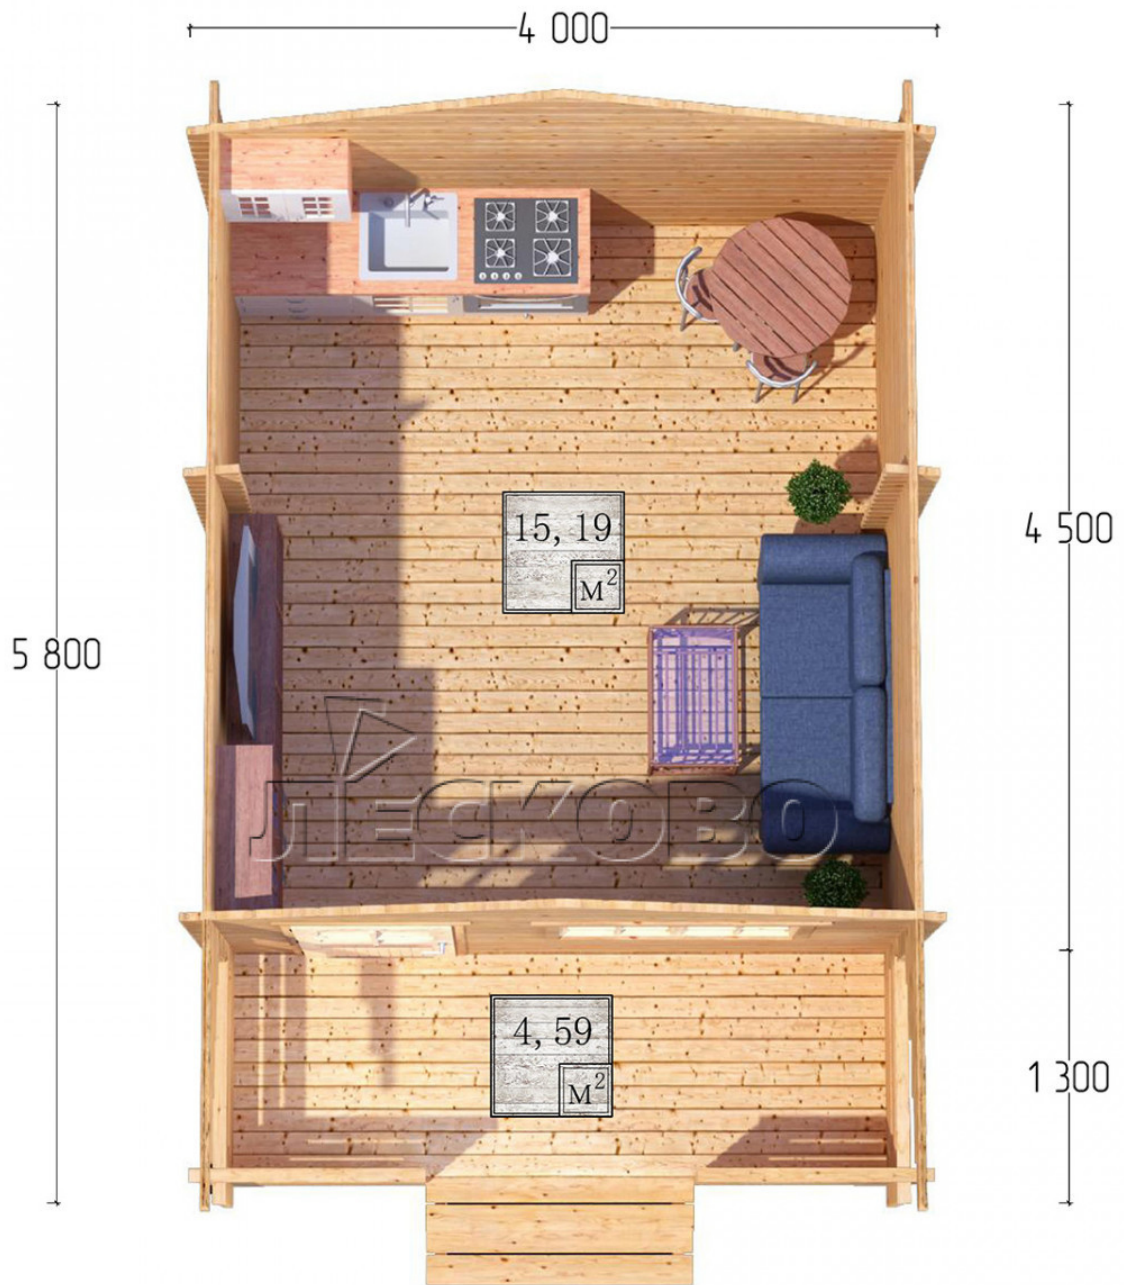

Log Cabin "DSK" series 4×4.5

Project Dimensions

4 × 4.5 / 20.4 m²

Full house set

3,321 €

Timber

45 MM

65 MM
+ 716 €

Project planning

Разрез

House Kit

- Wall kit: 44 × 145mm mini-chamber drying chamber with bowls for the project. The material of the tree is spruce, pine (GOST 8486). Humidity 12-14%. The height of the walls is 2.16 m;
- Logs, lower harness: board 45 × 145 mm chamber drying 10-12%;
- Floors: floorboard 35 mm, Chamber drying;
- Ceiling: imitation of a bar 20 × 135 mm, Chamber drying;
- Wooden windows, glass 4 mm, Single. Treatment with a colorless antiseptic. Hardware;

1.34×0.91 м.2 шт.

- Wooden doors;

0.84×1.885 м.

glass.1 шт.

7. Platbands: dry planed board 20 × 100 mm;

8. Roof: shingles.

9. Skirting board 35 mm.

+7 (4942) 499-770