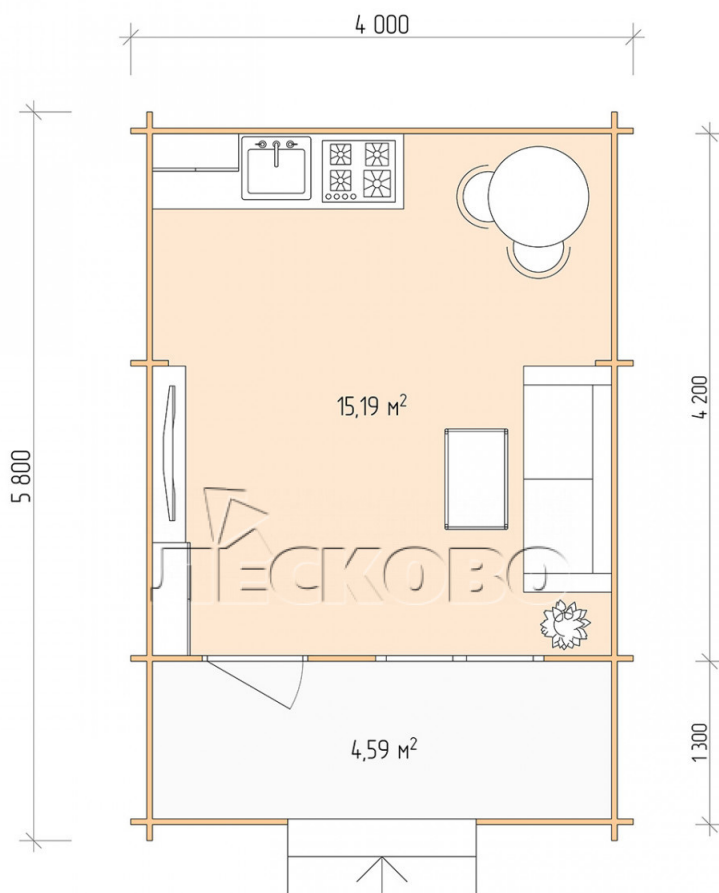

Log Cabin "DSK" series 4×4.5

Project Dimensions

4 × 4.5 / 20.4 m²

Цена

4,584 €

Timber

45 mm

65 mm
+ 979 €

Assembling a house kit

No assembly required

Assembly required
+ 1,146 €

Project planning

Разрез

House Kit

- Wall kit: 44 × 145mm mini-chamber drying chamber with bowls for the project. The material of the tree is spruce, pine (GOST 8486). Humidity 12-14%. The height of the walls is 2.16 m;
- Logs, lower harness: board 45 × 145 mm chamber drying 10-12%;
- Floors: floorboard 35 mm, Chamber drying;
- Ceiling: imitation of a bar 20 × 135 mm, Chamber drying;
- Wooden windows, glass 4 mm, Single. Treatment with a colorless antiseptic. Hardware;

1.34×0.91 м.2 шт.

- Wooden doors;

0.84×1.885 м.

glass.1 шт.

7. Platbands: dry planed board 20 × 100 mm;

8. Roof: shingles.

9. Skirting board 35 mm.

+7 (4942) 499-770