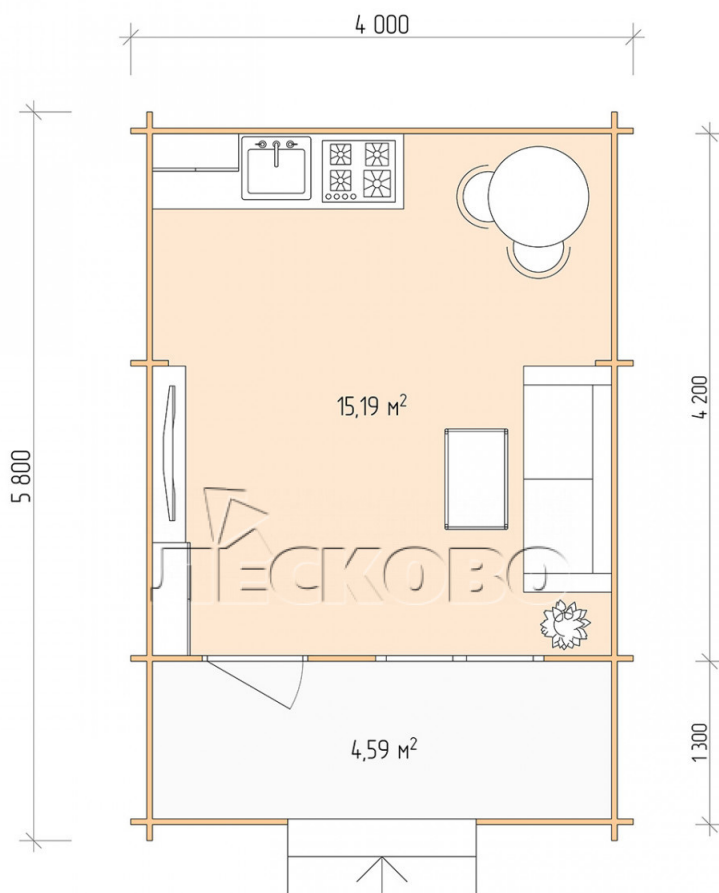

## Log Cabin "DSK" series 4×4.5

Project Dimensions

4 × 4.5 / 20.4 m<sup>2</sup>

Цена

**4,572 €**

# Разрез

# House Kit

- Wall kit: 44 × 145mm mini-chamber drying chamber with bowls for the project. The material of the tree is spruce, pine (GOST 8486). Humidity 12-14%. The height of the walls is 2.16 m;
- Logs, lower harness: board 45 × 145 mm chamber drying 10-12%;
- Floors: floorboard 35 mm, Chamber drying;
- Ceiling: imitation of a bar 20 × 135 mm, Chamber drying;
- Wooden windows, glass 4 mm, Single. Treatment with a colorless antiseptic. Hardware;