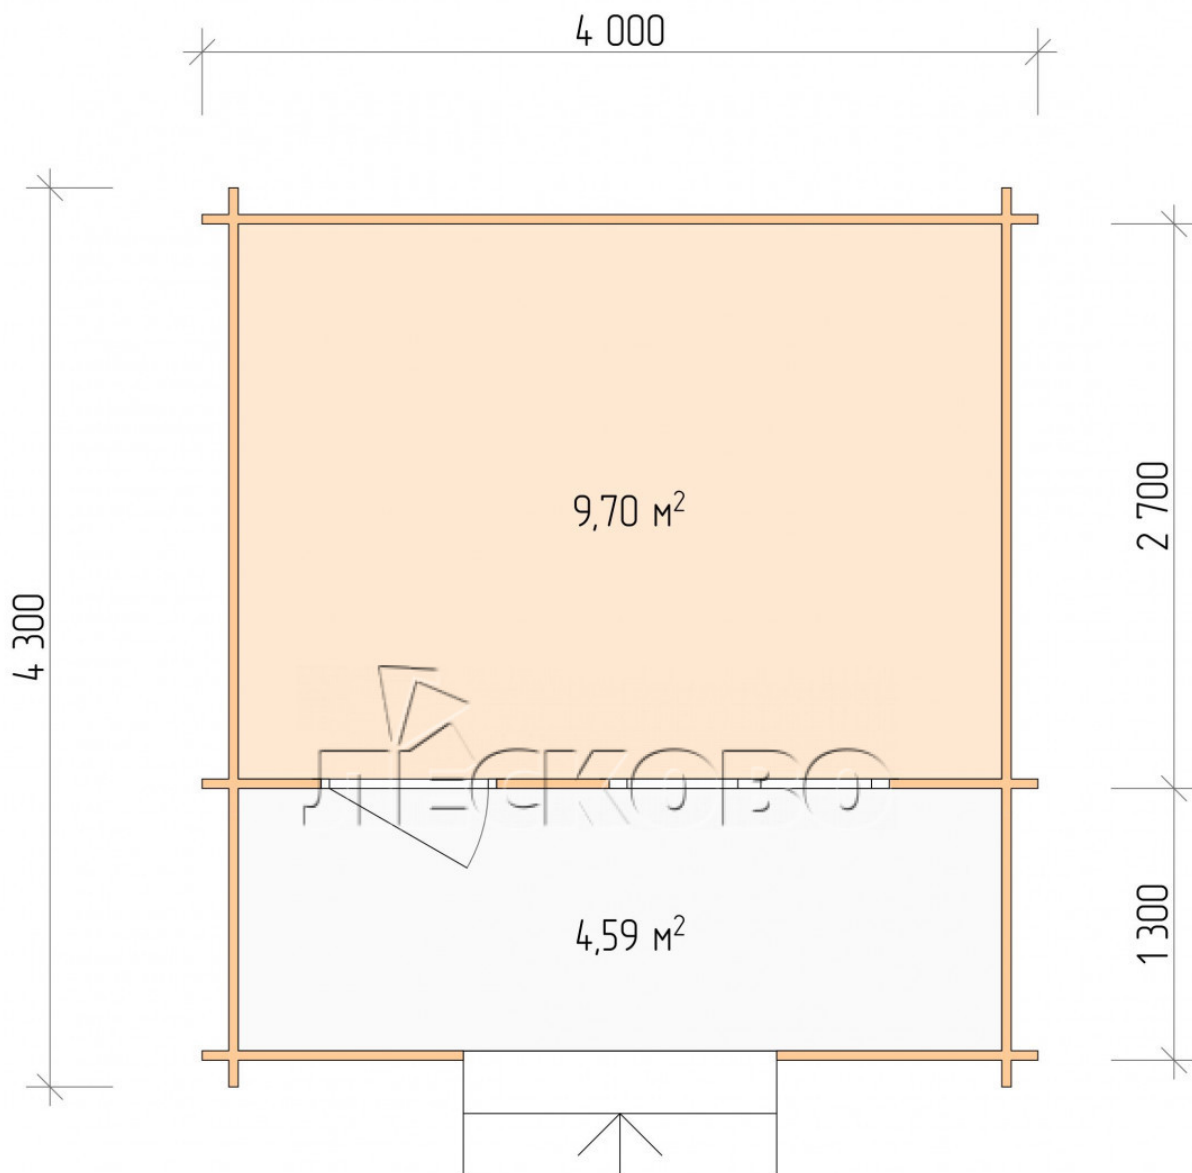

Log Cabin "DSK" series 4x3

Project Dimensions

4 × 3 / 14.8 m²

Full house set

2,588 €

Timber

45 MM

65 MM
+ 599 €

Project planning

4 000

3 000

9,70
M²

4,59
M²

Разрез

House Kit

- Wall kit: 44 × 145mm mini-chamber drying chamber with bowls for the project. The material of the tree is spruce, pine (GOST 8486). Humidity 12-14%. The height of the walls is 2.16 m;
- Logs, lower harness: board 45 × 145 mm chamber drying 10-12%;
- Floors: floorboard 35 mm, Chamber drying;
- Ceiling: imitation of a bar 20 × 135 mm, Chamber drying;
- Wooden windows, glass 4 mm, Single. Treatment with a colorless antiseptic. Hardware;

1.34×0.91 м.1 шт.

- Wooden doors;

0.84×1.885 м.

glass.1 шт.

7. Platbands: dry planed board 20 × 100 mm;

8. Roof: shingles.

9. Skirting board 35 mm.

+7 (4942) 499-770