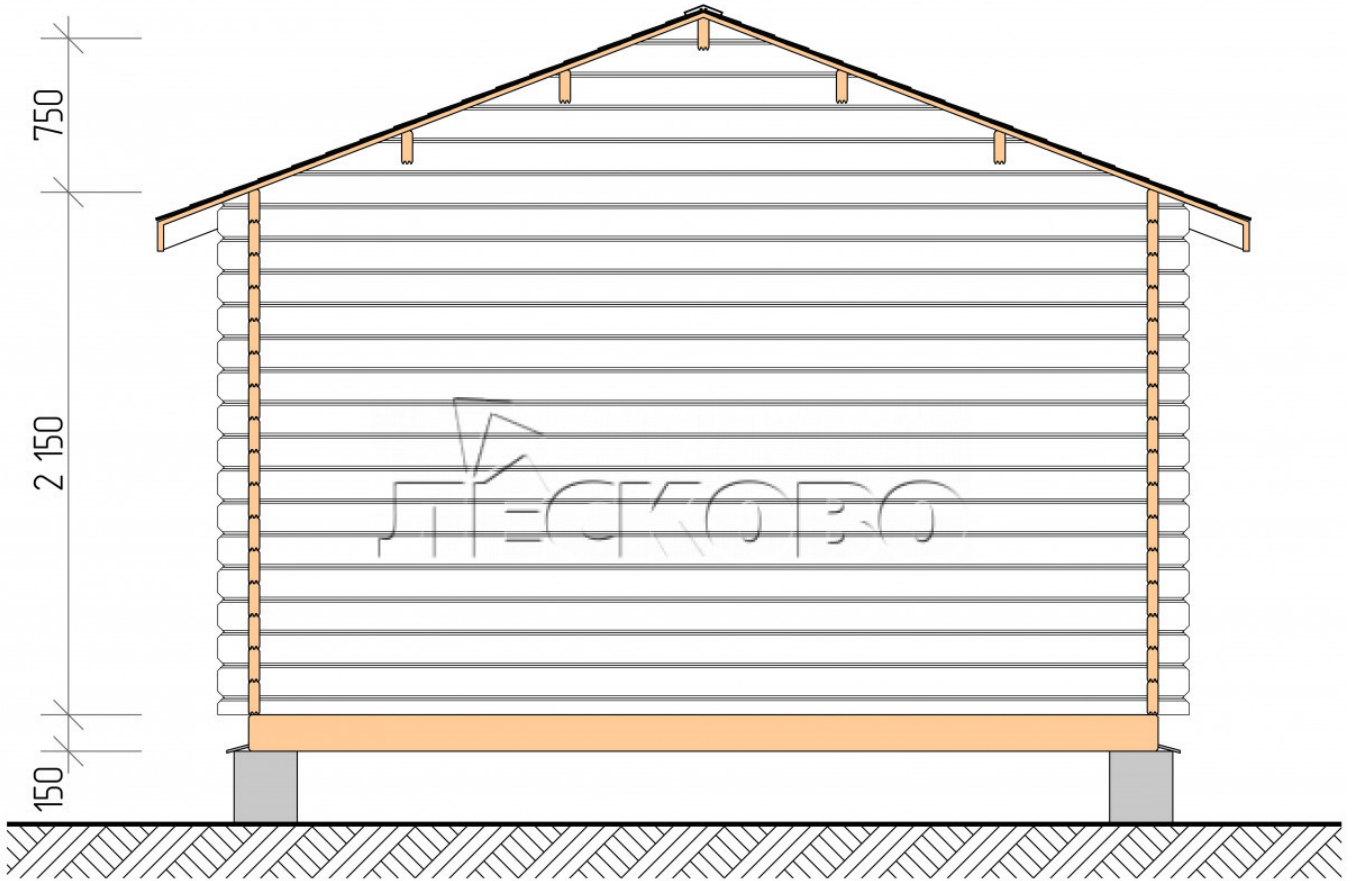

Log Cabin "DSK" series 4x3

Project Dimensions

4 × 3 / 14.8 m²

Full house set

2,588 €

Timber

45 MM

65 MM
+ 599 €

Project planning

4 000

3 000

9,70
M²

4,59
M²

Разрез

House Kit

- Wall kit: 44 × 145mm mini-chamber drying chamber with bowls for the project. The material of the tree is spruce, pine (GOST 8486). Humidity 12-14%. The height of the walls is 2.16 m;
- Logs, lower harness: board 45 × 145 mm chamber drying 10-12%;
- Floors: floorboard 35 mm, Chamber drying;
- Ceiling: imitation of a bar 20 × 135 mm, Chamber drying;
- Wooden windows, glass 4 mm, Single. Treatment with a colorless antiseptic. Hardware;

1.34×0.91 м.1 шт.

- Wooden doors;

0.84×1.885 м.

glass.1 шт.

7. Platbands: dry planed board 20 × 100 mm;

8. Roof: shingles.

9. Skirting board 35 mm.

+7 (4942) 499-770