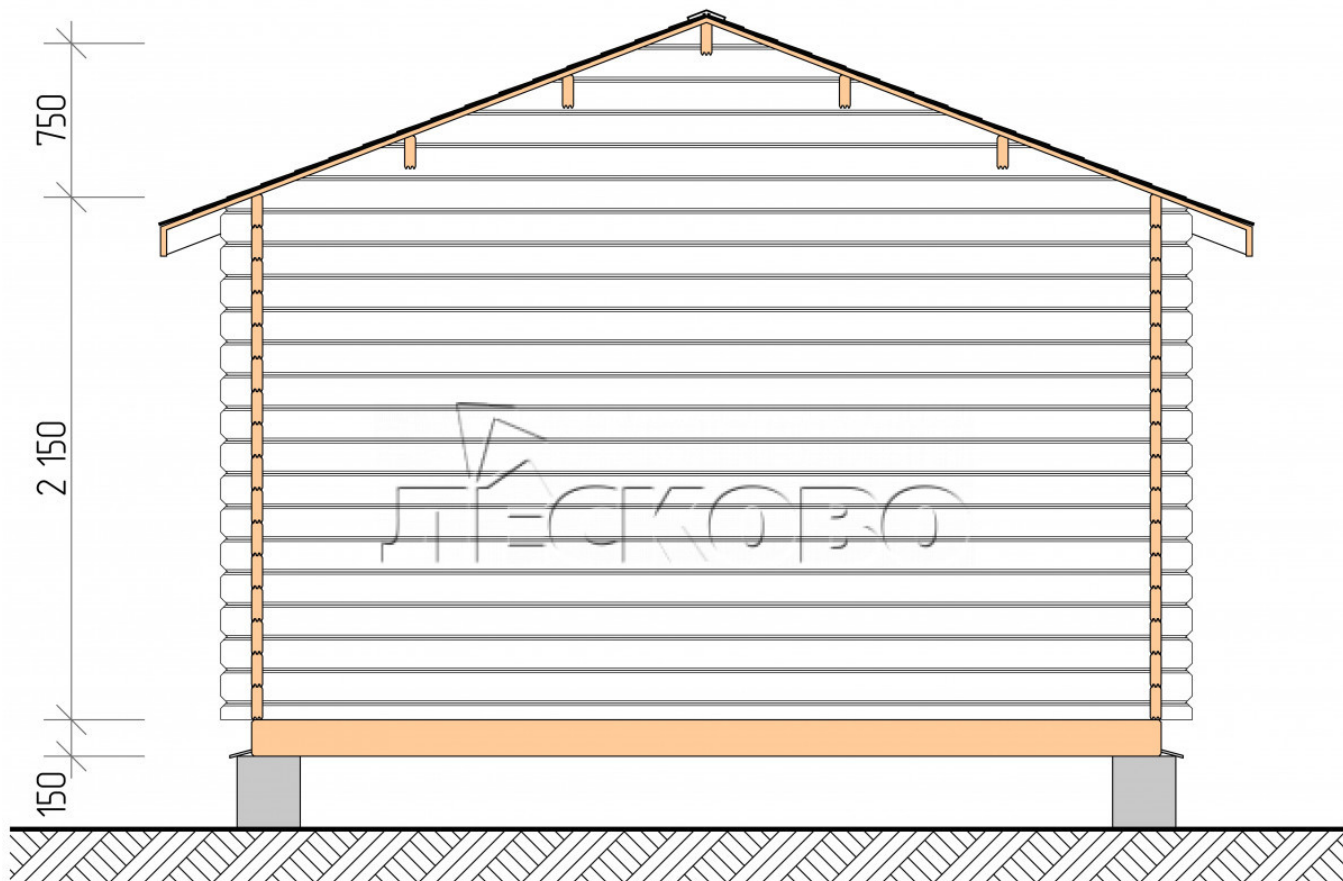

Log Cabin "DSK" series 4×3.5

Project Dimensions

4 × 3.5 / 18.9 m²

Full house set

3,149 €

Timber

45 MM

65 MM
+ 632 €

Project planning

4 000

3 500

11,53
M²

4,59
M²

Разрез

House Kit

- Wall kit: 44 × 145mm mini-chamber drying chamber with bowls for the project. The material of the tree is spruce, pine (GOST 8486). Humidity 12-14%. The height of the walls is 2.16 m;
- Logs, lower harness: board 45 × 145 mm chamber drying 10-12%;
- Floors: floorboard 35 mm, Chamber drying;
- Ceiling: imitation of a bar 20 × 135 mm, Chamber drying;
- Wooden windows, glass 4 mm, Single. Treatment with a colorless antiseptic. Hardware;

1.34×0.91 м.1 шт.

- Wooden doors;

0.84×1.885 м.

glass.1 шт.

7. Platbands: dry planed board 20 × 100 mm;

8. Roof: shingles.

9. Skirting board 35 mm.

+7 (4942) 499-770