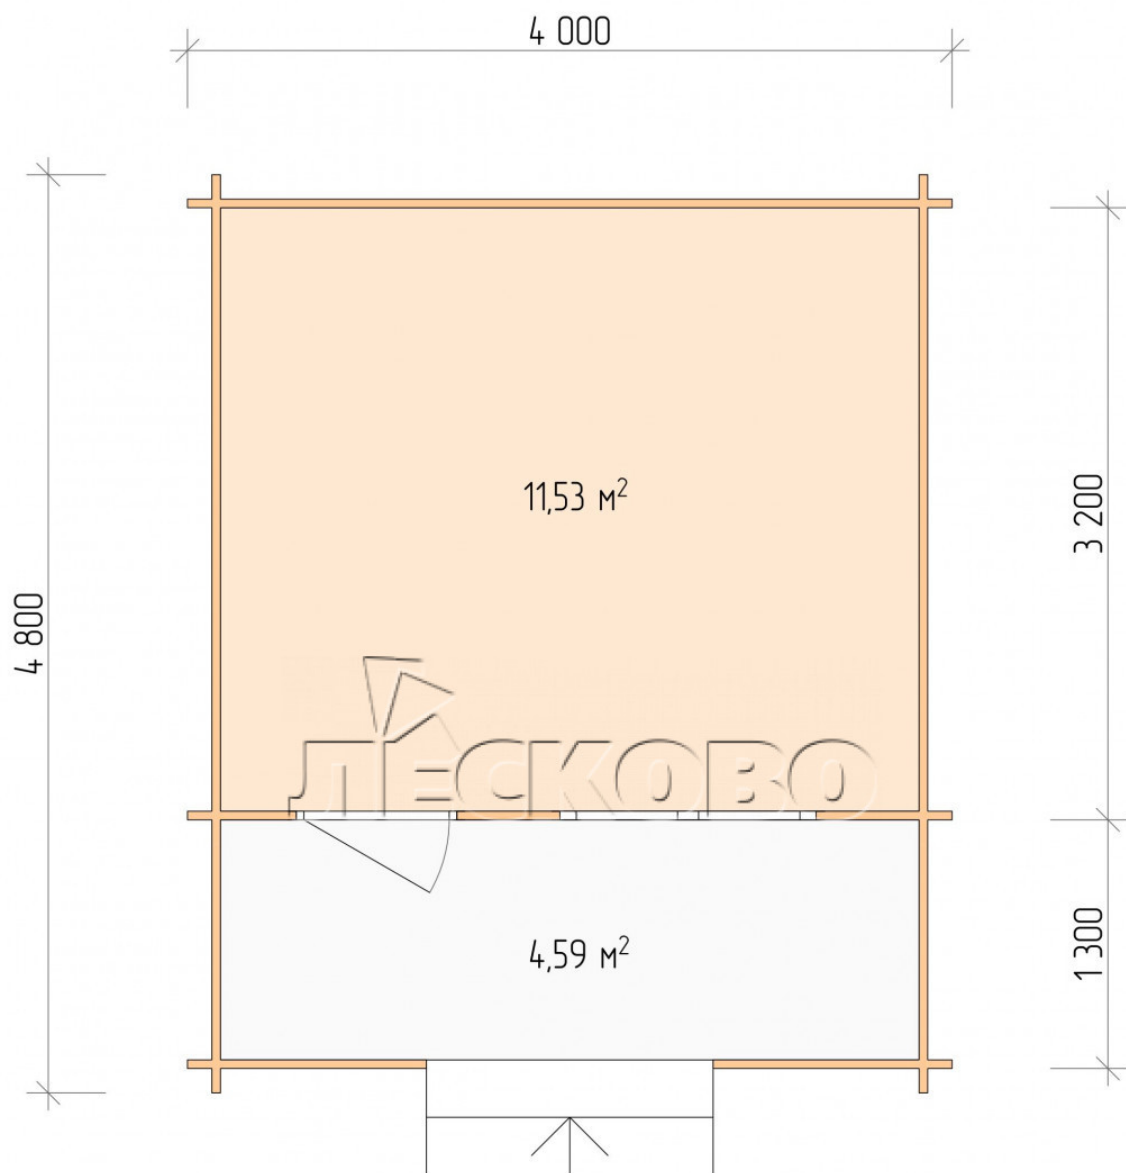

Log Cabin "DSK" series 4×3.5

Project Dimensions

4 × 3.5 / 18.9 m²

Full house set

3,149 €

Timber

45 MM

65 MM
+ 632 €

Project planning

4 000

3 500

11,53
M²

4,59
M²

Разрез

House Kit

- Wall kit: 44 × 145mm mini-chamber drying chamber with bowls for the project. The material of the tree is spruce, pine (GOST 8486). Humidity 12-14%. The height of the walls is 2.16 m;
- Logs, lower harness: board 45 × 145 mm chamber drying 10-12%;
- Floors: floorboard 35 mm, Chamber drying;
- Ceiling: imitation of a bar 20 × 135 mm, Chamber drying;
- Wooden windows, glass 4 mm, Single. Treatment with a colorless antiseptic. Hardware;

1.34×0.91 м.1 шт.

- Wooden doors;

0.84×1.885 м.

glass.1 шт.

7. Platbands: dry planed board 20 × 100 mm;

8. Roof: shingles.

9. Skirting board 35 mm.

+7 (4942) 499-770