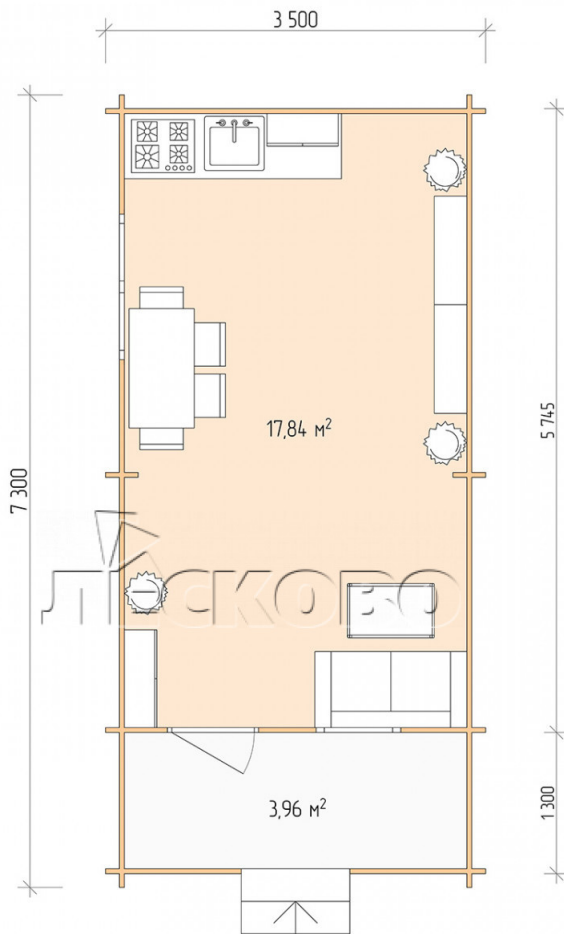

Log Cabin "DSK" series 3.5×6

Project Dimensions

3.5 × 6 / 22.4 m²

Цена

4,678 €

Timber

45 mm

65 mm
+ 1,011 €

Assembling a house kit

No assembly required

Assembly required
+ 1,169 €

Project planning

Разрез

House Kit

- Wall kit: 44 × 145mm mini-chamber drying chamber with bowls for the project. The material of the tree is spruce, pine (GOST 8486). Humidity 12-14%. The height of the walls is 2.16 m;
- Logs, lower harness: board 45 × 145 mm chamber drying 10-12%;
- Floors: floorboard 35 mm, Chamber drying;
- Ceiling: imitation of a bar 20 × 135 mm, Chamber drying;
- Wooden windows, glass 4 mm, Single. Treatment with a colorless antiseptic. Hardware;

0.87×0.78 м.1 шт.

1.34×0.91 м.1 шт.

- Wooden doors;

0.84×1.885 м.
glass.1 шт.

7. Platbands: dry planed board 20 × 100 mm;

8. Roof: shingles.

9. Skirting board 35 mm.

+7 (4942) 499-770