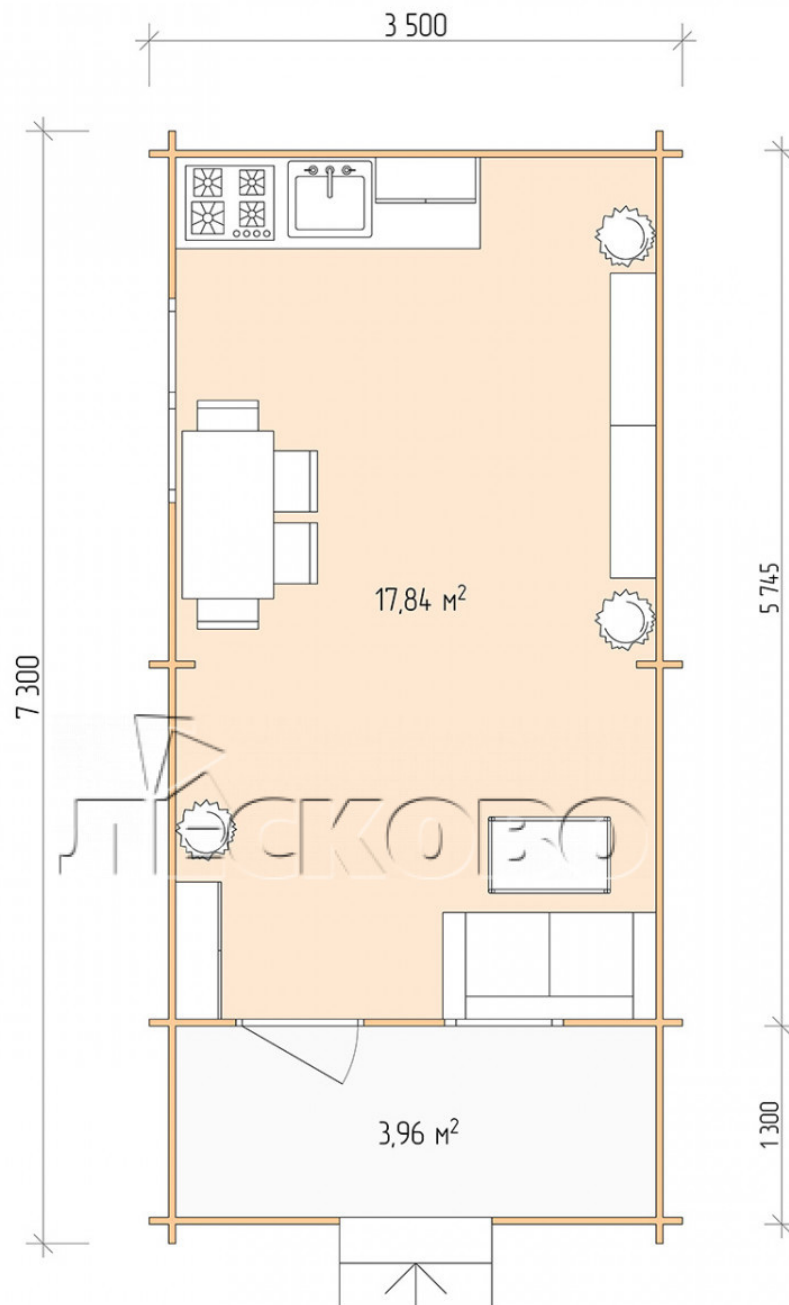

Log Cabin "DSK" series 3.5×6

Project Dimensions

3.5 × 6 / 22.4 m²

Full house set

3,460 €

Timber

45 MM

65 MM
+ 751 €

Project planning

Разрез

House Kit

- Wall kit: 44 × 145mm mini-chamber drying chamber with bowls for the project. The material of the tree is spruce, pine (GOST 8486). Humidity 12-14%. The height of the walls is 2.16 m;
- Logs, lower harness: board 45 × 145 mm chamber drying 10-12%;
- Floors: floorboard 35 mm, Chamber drying;
- Ceiling: imitation of a bar 20 × 135 mm, Chamber drying;
- Wooden windows, glass 4 mm, Single. Treatment with a colorless antiseptic. Hardware;

0.87×0.78 м.1 шт.

1.34×0.91 м.1 шт.

- Wooden doors;

0.84×1.885 м.

glass.1 шт.

7. Platbands: dry planed board 20 × 100 mm;

8. Roof: shingles.

9. Skirting board 35 mm.