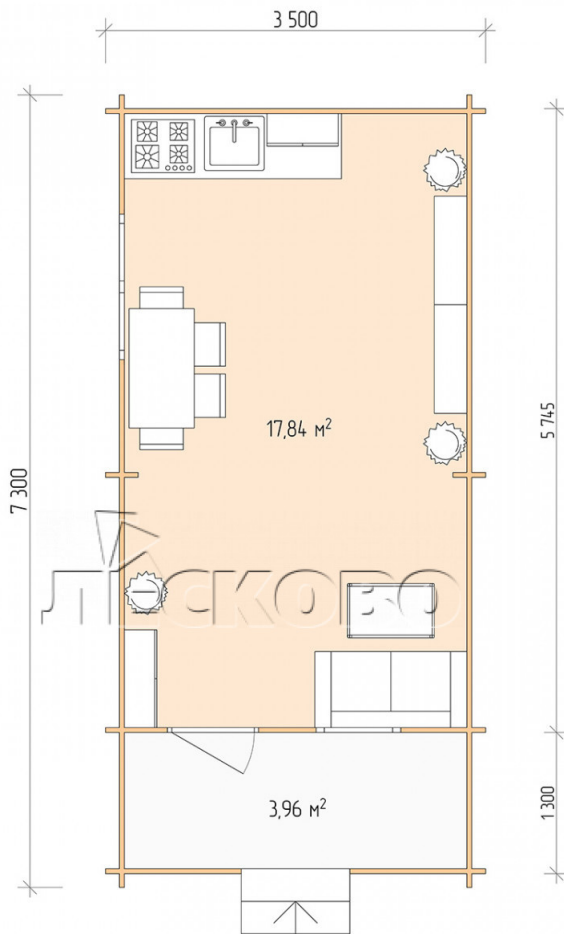

Log Cabin "DSK" series 3.5×6

Project Dimensions

3.5 × 6 / 22.4 m²

Цена

4,645 €

Timber

45 mm

65 mm
+ 1,004 €

Assembling a house kit

No assembly required

Assembly required
+ 1,161 €

Project planning

Разрез

House Kit

- Wall kit: 44 × 145mm mini-chamber drying chamber with bowls for the project. The material of the tree is spruce, pine (GOST 8486). Humidity 12-14%. The height of the walls is 2.16 m;
- Logs, lower harness: board 45 × 145 mm chamber drying 10-12%;
- Floors: floorboard 35 mm, Chamber drying;
- Ceiling: imitation of a bar 20 × 135 mm, Chamber drying;
- Wooden windows, glass 4 mm, Single. Treatment with a colorless antiseptic. Hardware;

0.87×0.78 м.1 шт.

1.34×0.91 м.1 шт.

- Wooden doors;

0.84×1.885 м.
glass.1 шт.

7. Platbands: dry planed board 20 × 100 mm;

8. Roof: shingles.

9. Skirting board 35 mm.

+7 (4942) 499-770