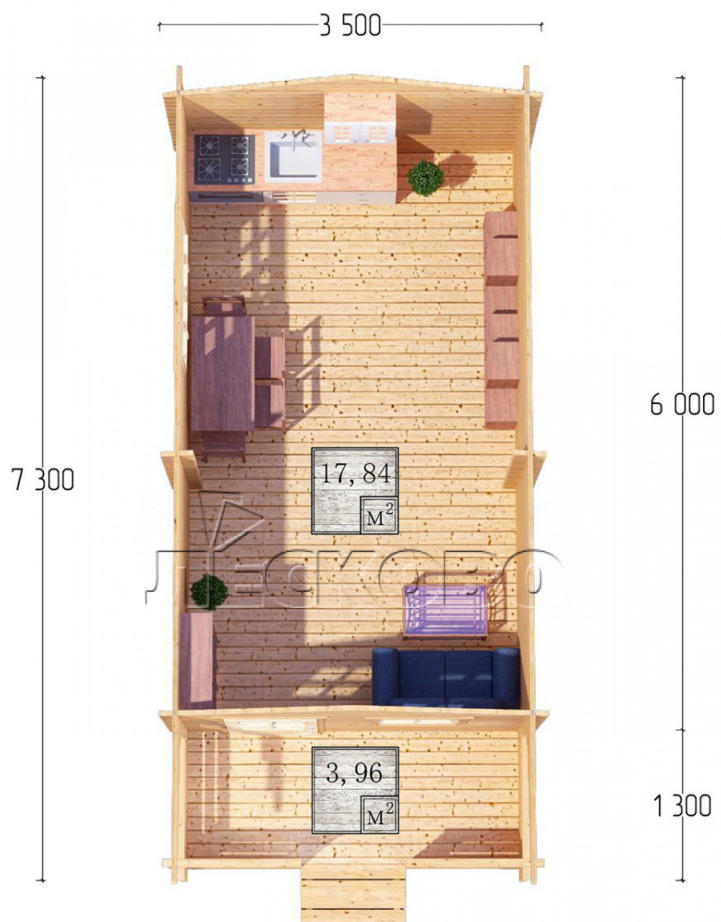

Log Cabin "DSK" series 3.5×6

Project Dimensions

3.5 × 6 / 22.4 m²

Цена

4,678 €

Timber

45 mm

65 mm
+ 1,011 €

Assembling a house kit

No assembly required

Assembly required
+ 1,169 €

Project planning

Разрез

House Kit

- Wall kit: 44 × 145mm mini-chamber drying chamber with bowls for the project. The material of the tree is spruce, pine (GOST 8486). Humidity 12-14%. The height of the walls is 2.16 m;
- Logs, lower harness: board 45 × 145 mm chamber drying 10-12%;
- Floors: floorboard 35 mm, Chamber drying;
- Ceiling: imitation of a bar 20 × 135 mm, Chamber drying;
- Wooden windows, glass 4 mm, Single. Treatment with a colorless antiseptic. Hardware;

0.87×0.78 м.1 шт.

1.34×0.91 м.1 шт.

- Wooden doors;

0.84×1.885 м.
glass.1 шт.

7. Platbands: dry planed board 20 × 100 mm;

8. Roof: shingles.

9. Skirting board 35 mm.

+7 (4942) 499-770