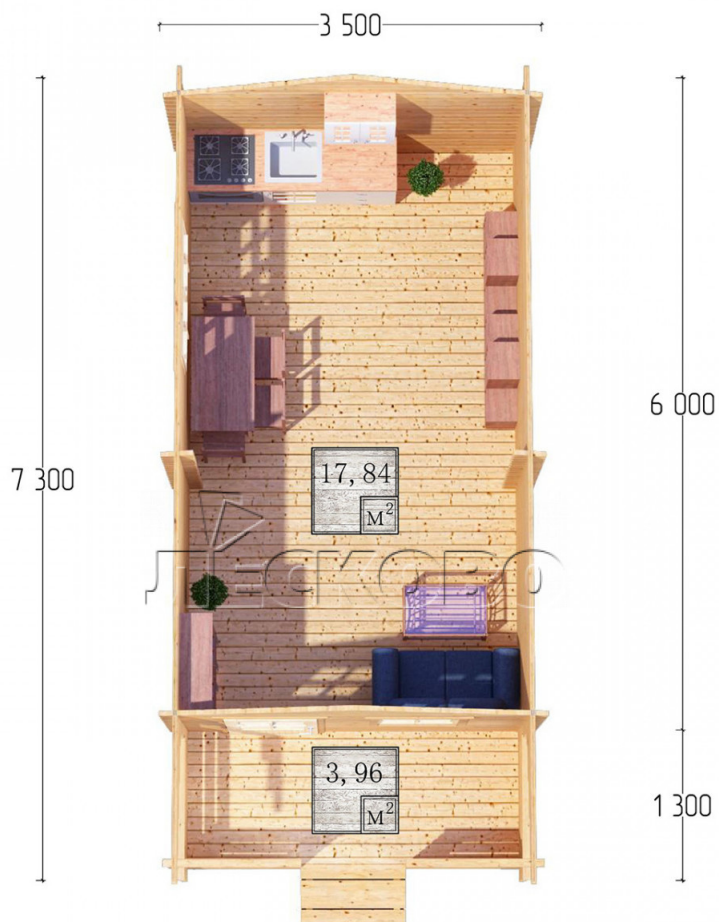

Log Cabin "DSK" series 3.5×6

Project Dimensions

3.5 × 6 / 22.4 m²

Цена

4,645 €

Timber

45 mm

65 mm
+ 1,004 €

Assembling a house kit

No assembly required

Assembly required
+ 1,161 €

Project planning

Разрез

House Kit

- Wall kit: 44 × 145mm mini-chamber drying chamber with bowls for the project. The material of the tree is spruce, pine (GOST 8486). Humidity 12-14%. The height of the walls is 2.16 m;
- Logs, lower harness: board 45 × 145 mm chamber drying 10-12%;
- Floors: floorboard 35 mm, Chamber drying;
- Ceiling: imitation of a bar 20 × 135 mm, Chamber drying;
- Wooden windows, glass 4 mm, Single. Treatment with a colorless antiseptic. Hardware;

0.87×0.78 м.1 шт.

1.34×0.91 м.1 шт.

- Wooden doors;

0.84×1.885 м.
glass.1 шт.

7. Platbands: dry planed board 20 × 100 mm;

8. Roof: shingles.

9. Skirting board 35 mm.

+7 (4942) 499-770