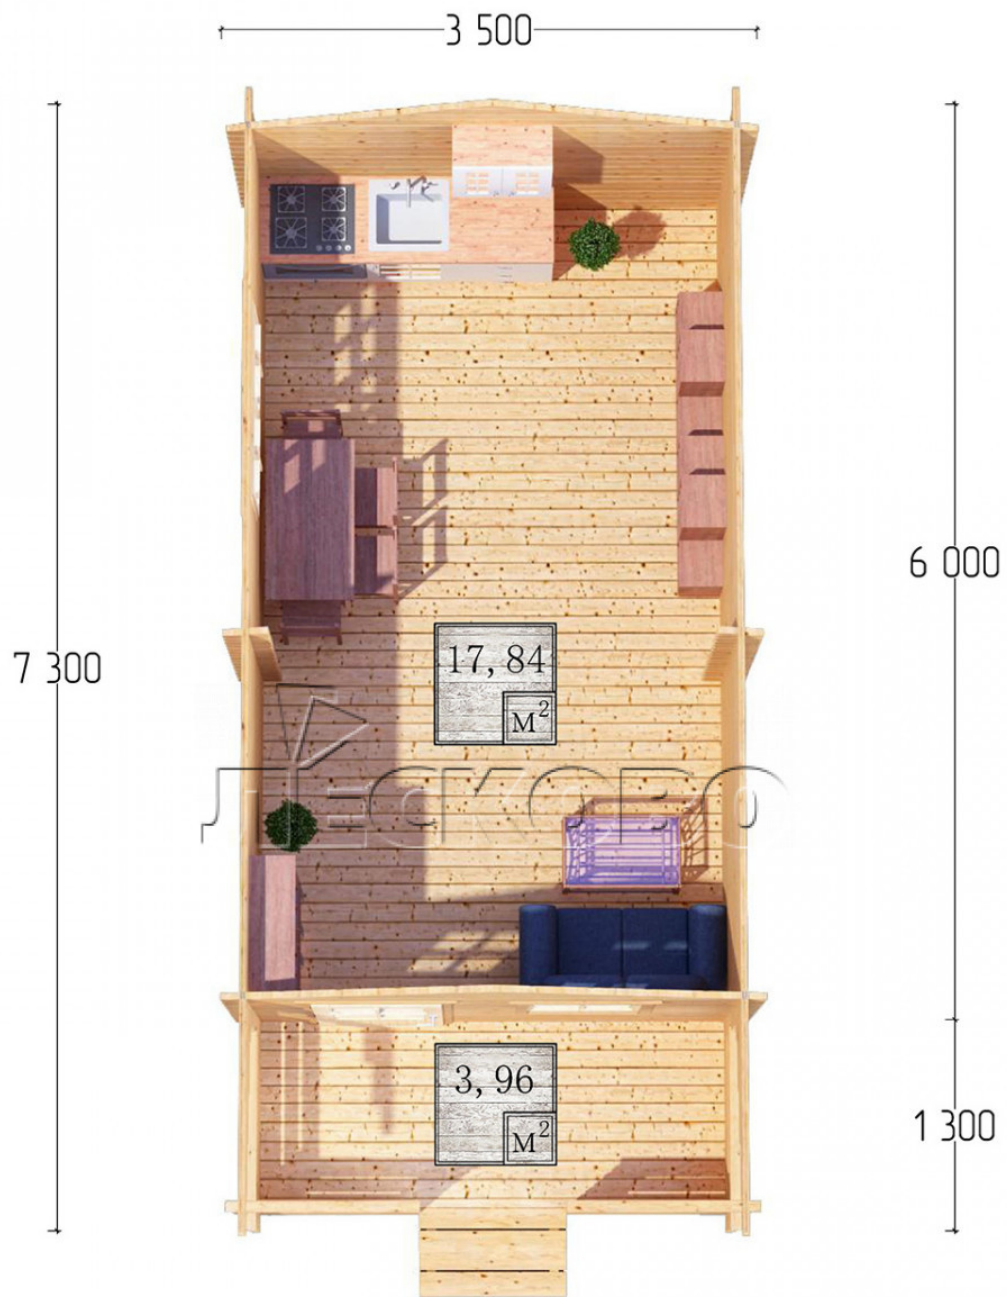

Log Cabin "DSK" series 3.5×6

Project Dimensions

3.5 × 6 / 22.4 m²

Full house set

3,460 €

Timber

45 MM

65 MM
+ 751 €

Project planning

Разрез

House Kit

- Wall kit: 44 × 145mm mini-chamber drying chamber with bowls for the project. The material of the tree is spruce, pine (GOST 8486). Humidity 12-14%. The height of the walls is 2.16 m;
- Logs, lower harness: board 45 × 145 mm chamber drying 10-12%;
- Floors: floorboard 35 mm, Chamber drying;
- Ceiling: imitation of a bar 20 × 135 mm, Chamber drying;
- Wooden windows, glass 4 mm, Single. Treatment with a colorless antiseptic. Hardware;

0.87×0.78 м.1 шт.

1.34×0.91 м.1 шт.

- Wooden doors;

0.84×1.885 м.

glass.1 шт.

7. Platbands: dry planed board 20 × 100 mm;

8. Roof: shingles.

9. Skirting board 35 mm.