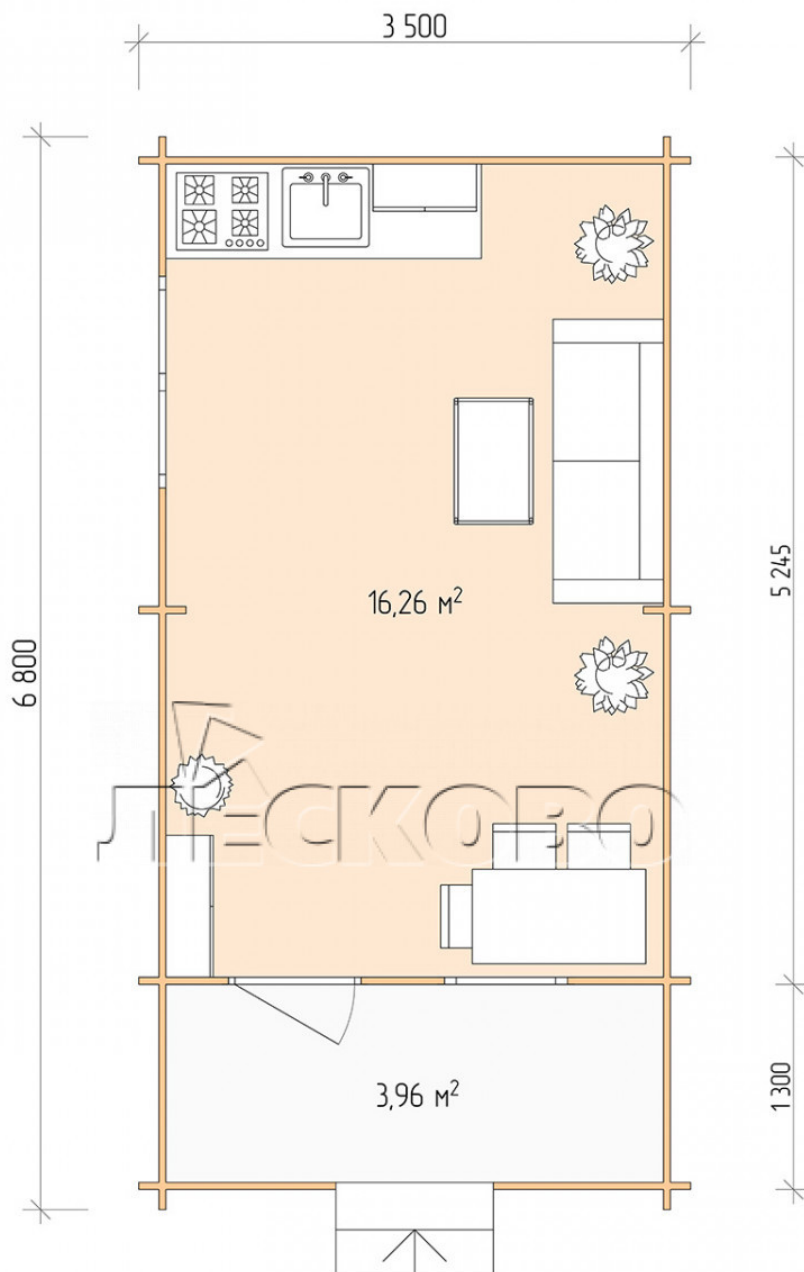

Log Cabin "DSK" series 3.5×5.5

Project Dimensions

3.5 × 5.5 / 20.8 m²

Full house set

3,165 €

Timber

45 MM

65 MM
+ 670 €

Project planning

Разрез

House Kit

- Wall kit: 44 × 145mm mini-chamber drying chamber with bowls for the project. The material of the tree is spruce, pine (GOST 8486). Humidity 12-14%. The height of the walls is 2.16 m;
- Logs, lower harness: board 45 × 145 mm chamber drying 10-12%;
- Floors: floorboard 35 mm, Chamber drying;
- Ceiling: imitation of a bar 20 × 135 mm, Chamber drying;
- Wooden windows, glass 4 mm, Single. Treatment with a colorless antiseptic. Hardware;

0.87×0.78 м.1 шт.

1.34×0.91 м.1 шт.

- Wooden doors;

0.84×1.885 м.

glass.1 шт.

7. Platbands: dry planed board 20 × 100 mm;

8. Roof: shingles.

9. Skirting board 35 mm.