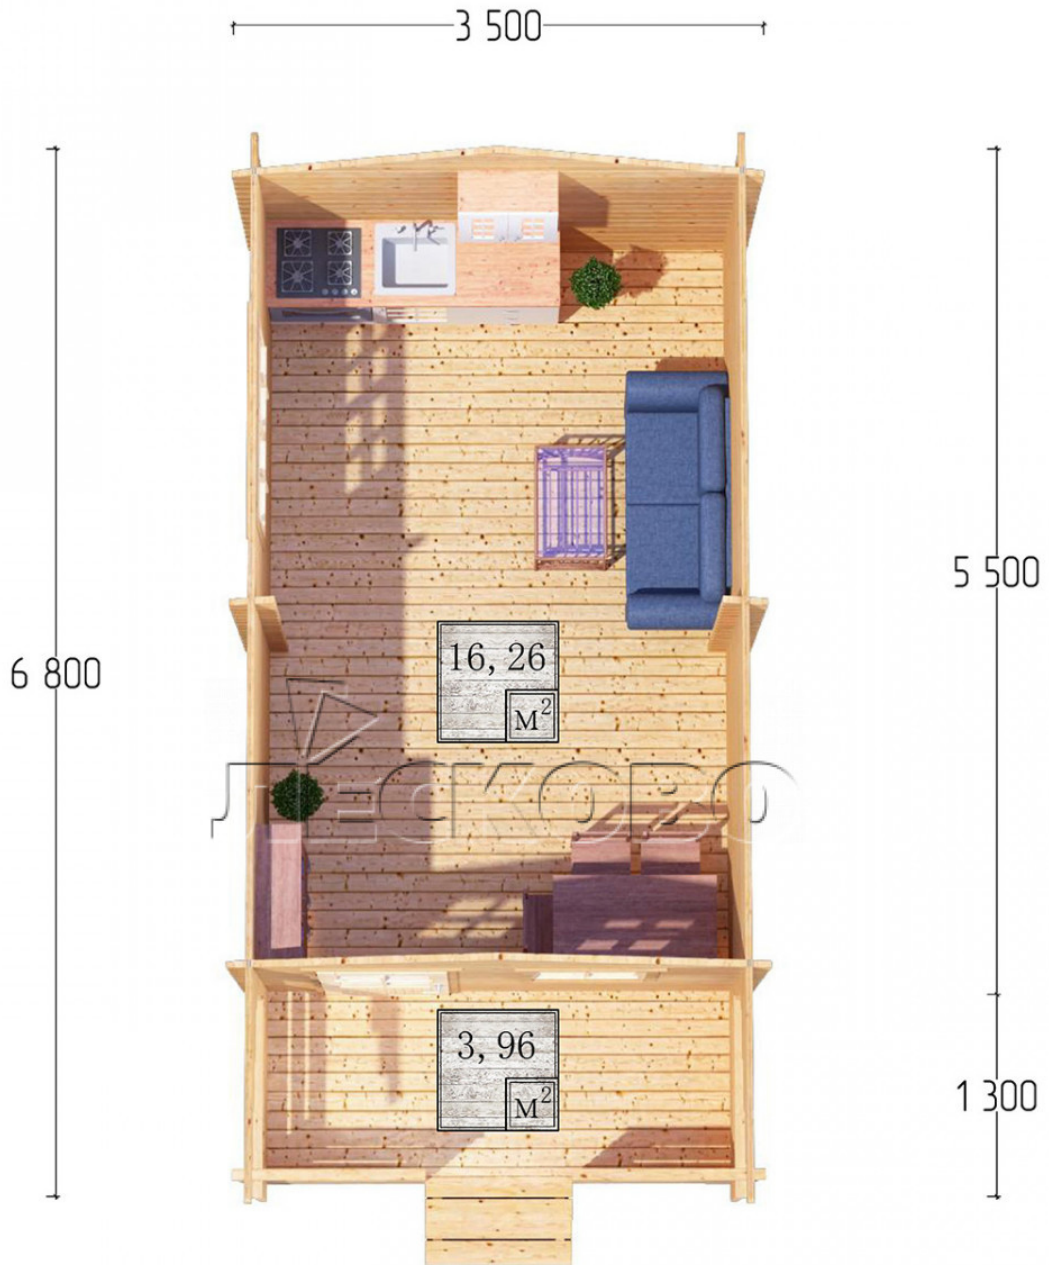

Log Cabin "DSK" series 3.5×5.5

Project Dimensions

3.5 × 5.5 / 20.8 m²

Full house set

3,165 €

Timber

45 MM

65 MM
+ 670 €

Project planning

Разрез

House Kit

- Wall kit: 44 × 145mm mini-chamber drying chamber with bowls for the project. The material of the tree is spruce, pine (GOST 8486). Humidity 12-14%. The height of the walls is 2.16 m;
- Logs, lower harness: board 45 × 145 mm chamber drying 10-12%;
- Floors: floorboard 35 mm, Chamber drying;
- Ceiling: imitation of a bar 20 × 135 mm, Chamber drying;
- Wooden windows, glass 4 mm, Single. Treatment with a colorless antiseptic. Hardware;

0.87×0.78 м.1 шт.

1.34×0.91 м.1 шт.

- Wooden doors;

0.84×1.885 м.

glass.1 шт.

7. Platbands: dry planed board 20 × 100 mm;

8. Roof: shingles.

9. Skirting board 35 mm.