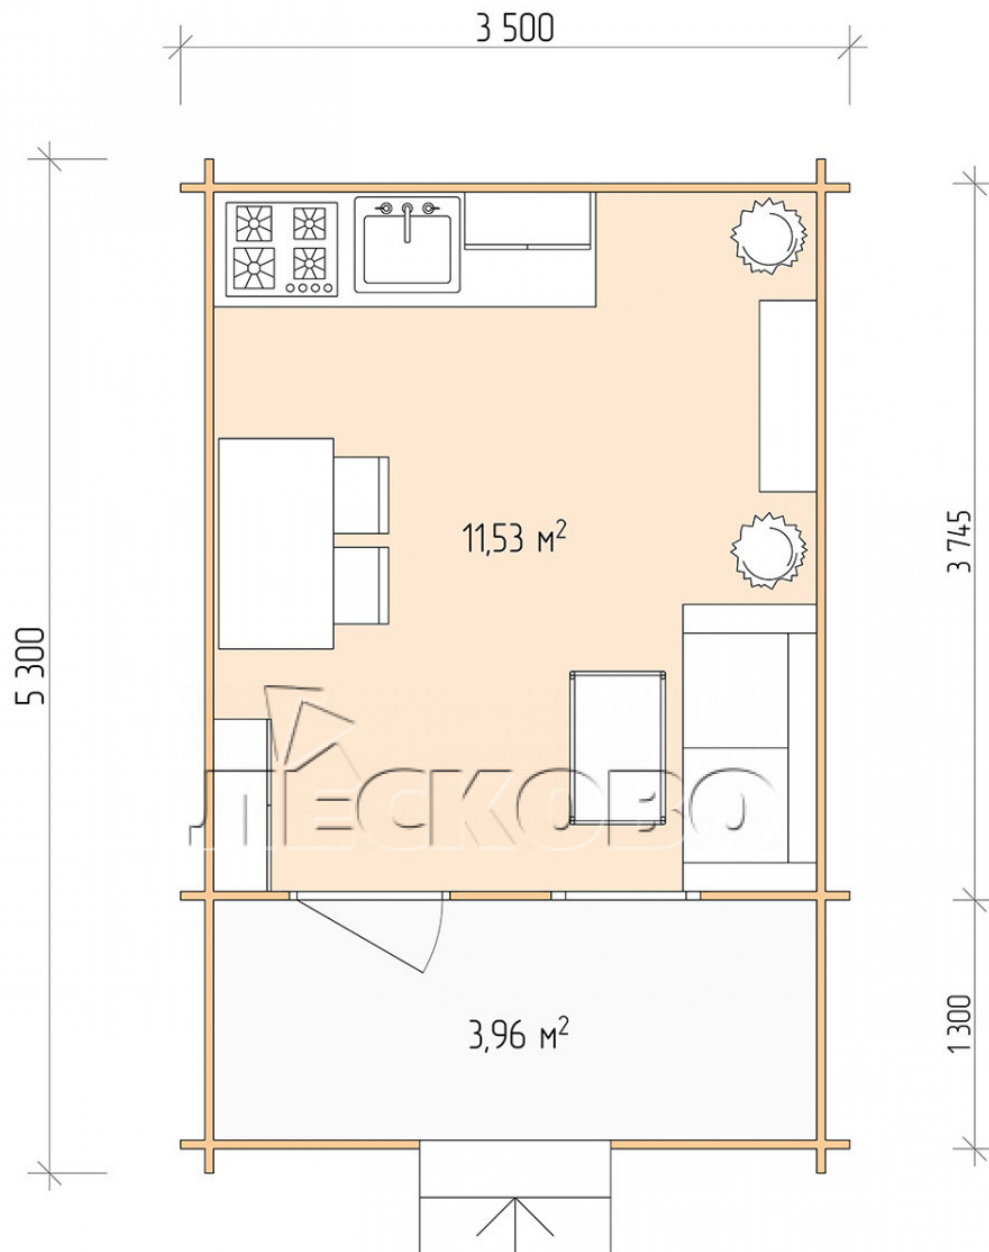

## Log Cabin "DSK" series 3.5×4

Project Dimensions

3.5 × 4 / 16 m<sup>2</sup>

Full house set

**2,525 €**

### Timber

45 mm

65 mm  
+ 554 €

# Разрез

## House Kit

- Wall kit: 44 × 145mm mini-chamber drying chamber with bowls for the project. The material of the tree is spruce, pine (GOST 8486). Humidity 12-14%. The height of the walls is 2.16 m;
- Logs, lower harness: board 45 × 145 mm chamber drying 10-12%;
- Floors: floorboard 35 mm, Chamber drying;
- Ceiling: imitation of a bar 20 × 135 mm, Chamber drying;
- Wooden windows, glass 4 mm, Single. Treatment with a colorless antiseptic. Hardware;