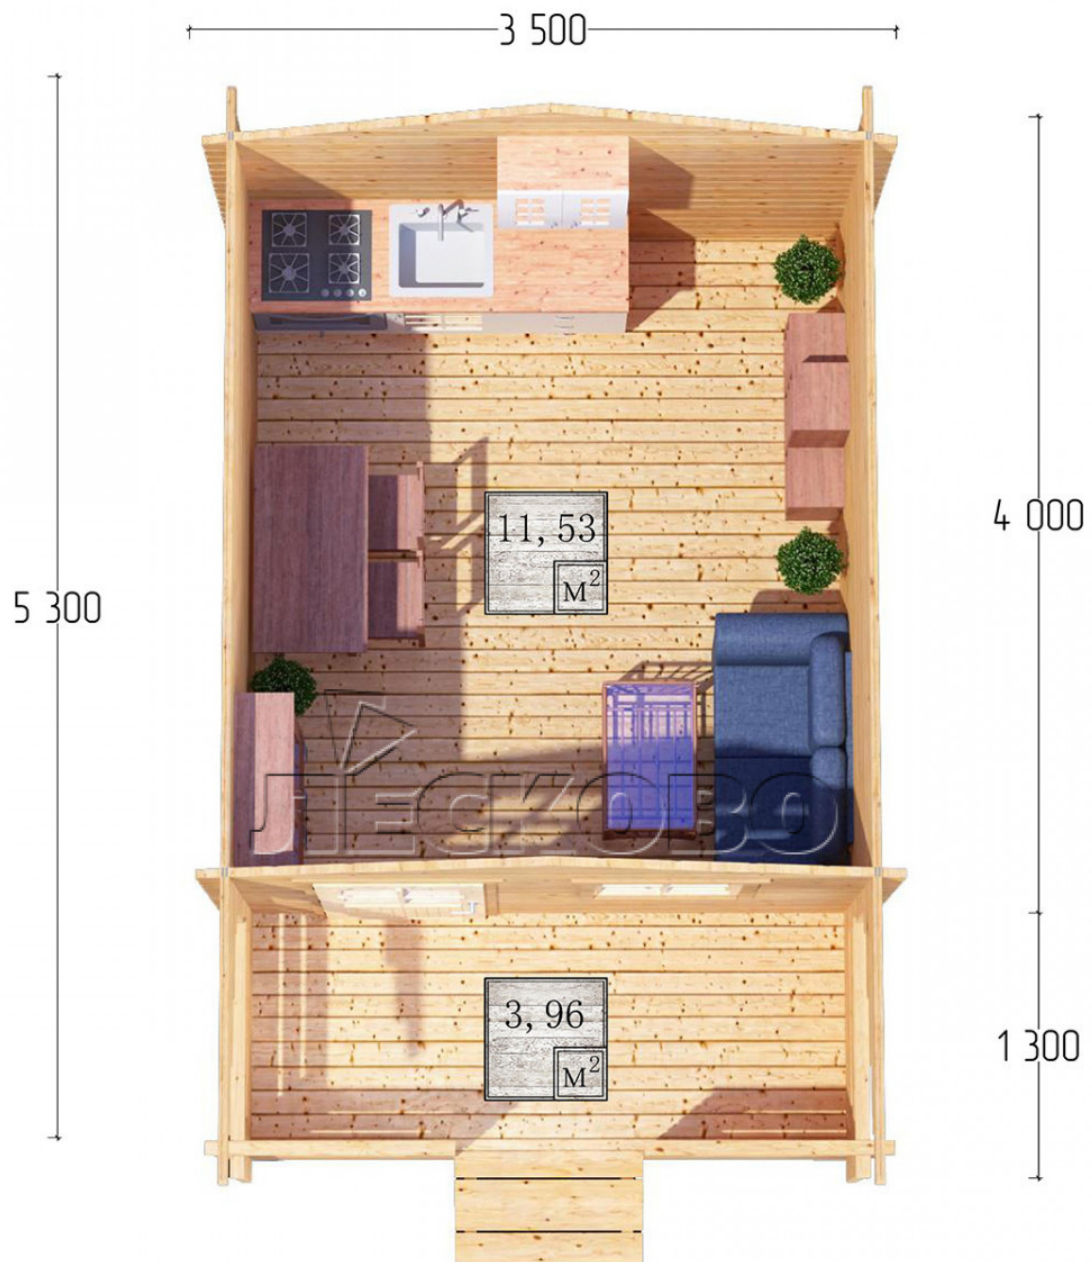

## Log Cabin "DSK" series 3.5×4

Project Dimensions

3.5 × 4 / 16 m<sup>2</sup>

Full house set

**2,525 €**

# Разрез

## House Kit

- Wall kit: 44 × 145mm mini-chamber drying chamber with bowls for the project. The material of the tree is spruce, pine (GOST 8486). Humidity 12-14%. The height of the walls is 2.16 m;
- Logs, lower harness: board 45 × 145 mm chamber drying 10-12%;
- Floors: floorboard 35 mm, Chamber drying;
- Ceiling: imitation of a bar 20 × 135 mm, Chamber drying;
- Wooden windows, glass 4 mm, Single. Treatment with a colorless antiseptic. Hardware;