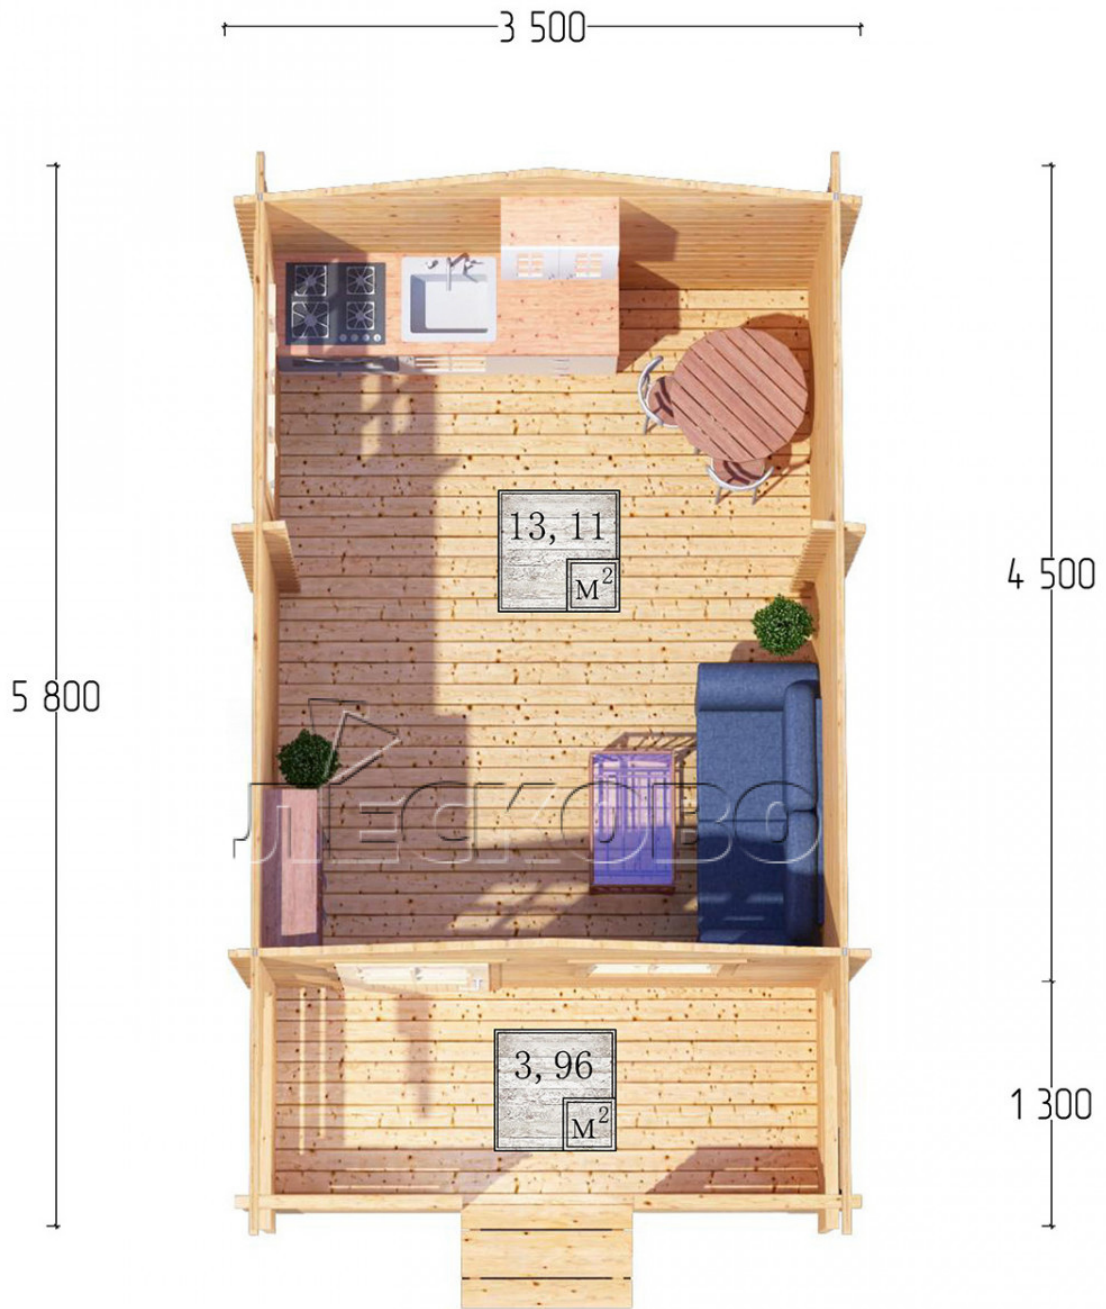

Log Cabin "DSK" series 3.5×4.5

Project Dimensions

3.5 × 4.5 / 17.6 m²

Full house set

2,898 €

Timber

45 MM

65 MM
+ 632 €

Project planning

Разрез

House Kit

- Wall kit: 44 × 145mm mini-chamber drying chamber with bowls for the project. The material of the tree is spruce, pine (GOST 8486). Humidity 12-14%. The height of the walls is 2.16 m;
- Logs, lower harness: board 45 × 145 mm chamber drying 10-12%;
- Floors: floorboard 35 mm, Chamber drying;
- Ceiling: imitation of a bar 20 × 135 mm, Chamber drying;
- Wooden windows, glass 4 mm, Single. Treatment with a colorless antiseptic. Hardware;

0.87×0.78 м.1 шт.

1.34×0.91 м.1 шт.

- Wooden doors;

0.84×1.885 м.

glass.1 шт.

7. Platbands: dry planed board 20 × 100 mm;

8. Roof: shingles.

9. Skirting board 35 mm.