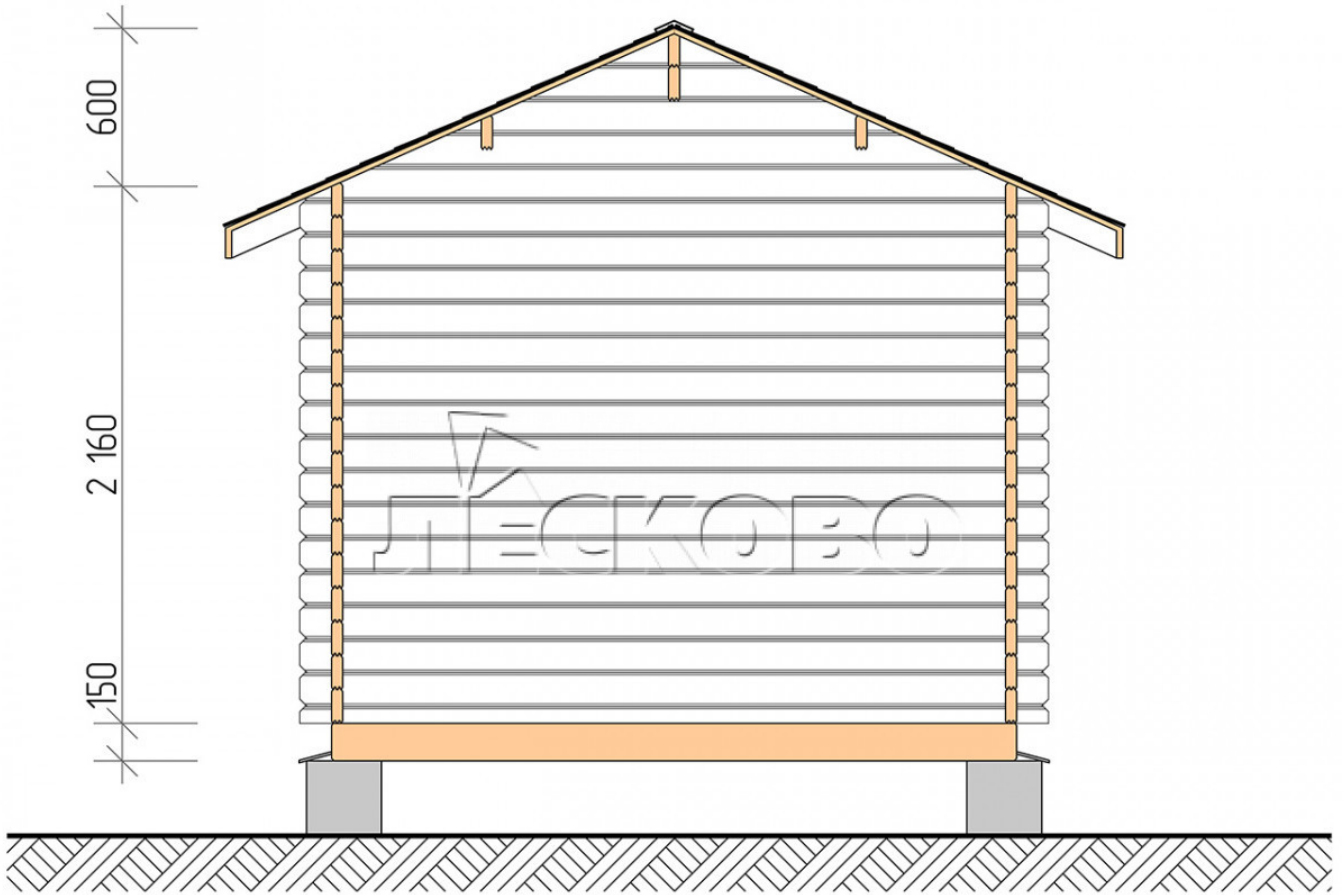

Log Cabin "DSK" series 3.5×4.5

Project Dimensions

3.5 × 4.5 / 17.6 m²

Full house set

2,898 €

Timber

45 MM

65 MM
+ 632 €

Project planning

Разрез

House Kit

- Wall kit: 44 × 145mm mini-chamber drying chamber with bowls for the project. The material of the tree is spruce, pine (GOST 8486). Humidity 12-14%. The height of the walls is 2.16 m;
- Logs, lower harness: board 45 × 145 mm chamber drying 10-12%;
- Floors: floorboard 35 mm, Chamber drying;
- Ceiling: imitation of a bar 20 × 135 mm, Chamber drying;
- Wooden windows, glass 4 mm, Single. Treatment with a colorless antiseptic. Hardware;

0.87×0.78 м.1 шт.

1.34×0.91 м.1 шт.

- Wooden doors;

0.84×1.885 м.

glass.1 шт.

7. Platbands: dry planed board 20 × 100 mm;

8. Roof: shingles.

9. Skirting board 35 mm.