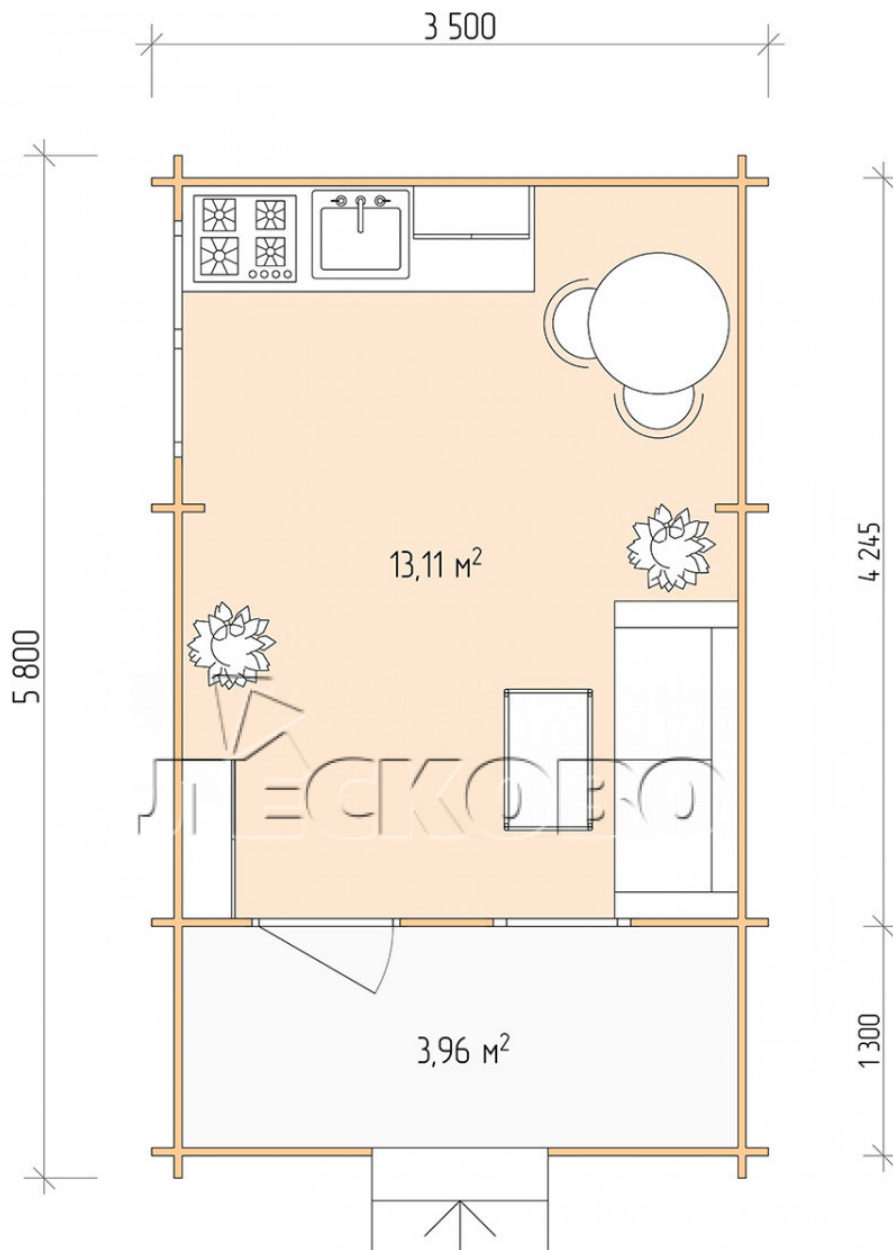

Log Cabin "DSK" series 3.5×4.5

Project Dimensions

3.5 × 4.5 / 17.6 m²

Full house set

2,898 €

Timber

45 MM

65 MM
+ 632 €

Project planning

Разрез

House Kit

- Wall kit: 44 × 145mm mini-chamber drying chamber with bowls for the project. The material of the tree is spruce, pine (GOST 8486). Humidity 12-14%. The height of the walls is 2.16 m;
- Logs, lower harness: board 45 × 145 mm chamber drying 10-12%;
- Floors: floorboard 35 mm, Chamber drying;
- Ceiling: imitation of a bar 20 × 135 mm, Chamber drying;
- Wooden windows, glass 4 mm, Single. Treatment with a colorless antiseptic. Hardware;

0.87×0.78 м.1 шт.

1.34×0.91 м.1 шт.

- Wooden doors;

0.84×1.885 м.

glass.1 шт.

7. Platbands: dry planed board 20 × 100 mm;

8. Roof: shingles.

9. Skirting board 35 mm.