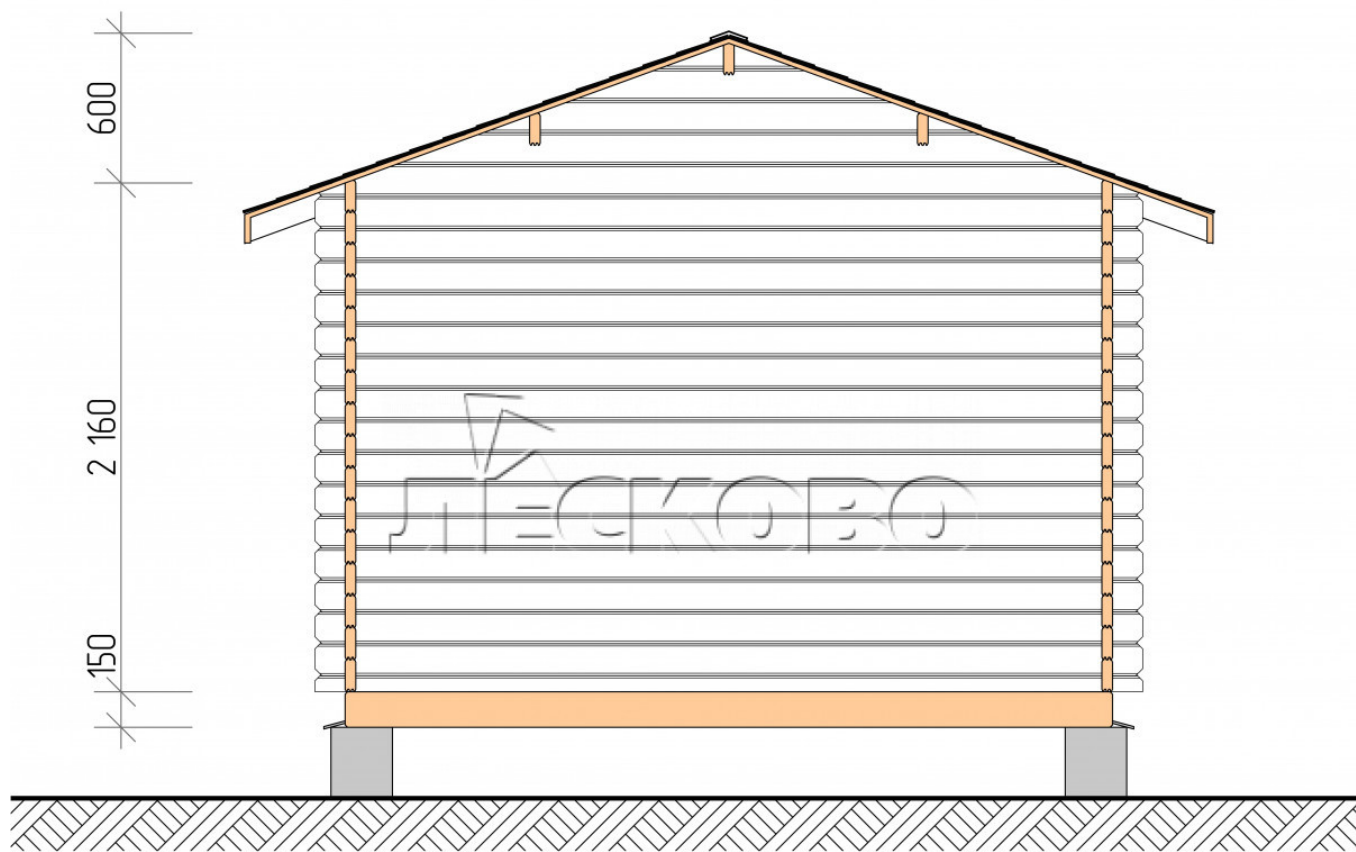

Log Cabin "DSK" series 3.5×3

Project Dimensions

3.5 × 3 / 12.8 m²

Full house set

2,309 €

Timber

45 MM

65 MM
+ 542 €

Project planning

3 500

8,38
M²

3,96
M²

3 000

Разрез

House Kit

- Wall kit: 44 × 145mm mini-chamber drying chamber with bowls for the project. The material of the tree is spruce, pine (GOST 8486). Humidity 12-14%. The height of the walls is 2.16 m;
- Logs, lower harness: board 45 × 145 mm chamber drying 10-12%;
- Floors: floorboard 35 mm, Chamber drying;
- Ceiling: imitation of a bar 20 × 135 mm, Chamber drying;
- Wooden windows, glass 4 mm, Single. Treatment with a colorless antiseptic. Hardware;

0.87×0.78 м.1 шт.

- Wooden doors;

0.84×1.885 м.

glass.1 шт.

7. Platbands: dry planed board 20 × 100 mm;

8. Roof: shingles.

9. Skirting board 35 mm.

+7 (4942) 499-770