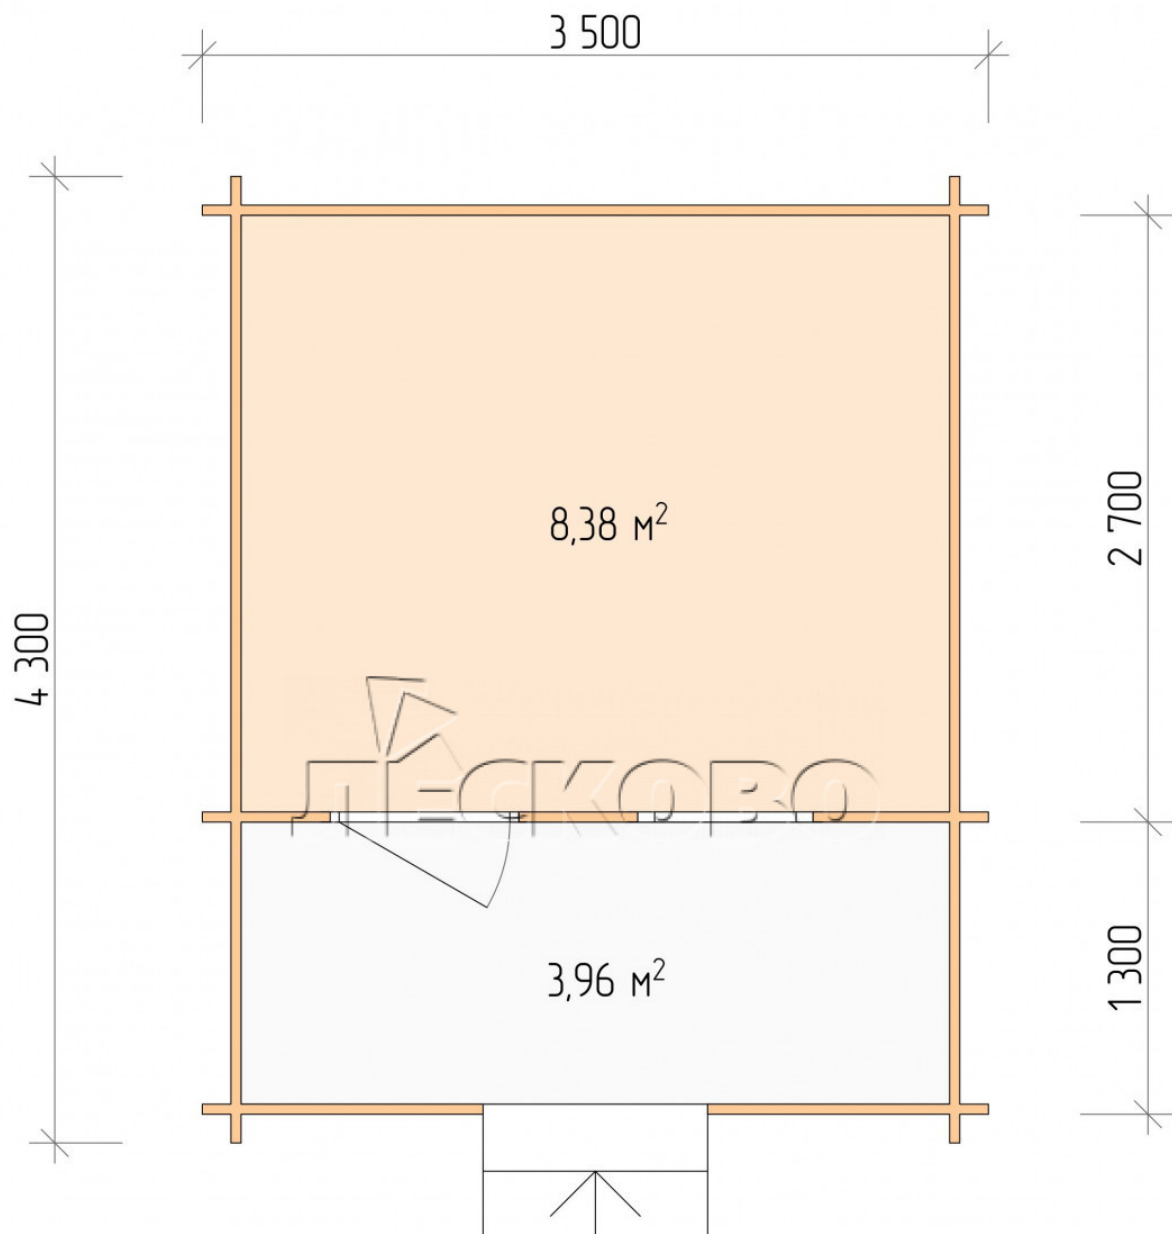

Log Cabin "DSK" series 3.5×3

Project Dimensions

3.5 × 3 / 12.8 m²

Full house set

2,309 €

Timber

45 MM

65 MM
+ 542 €

Project planning

3 500

8,38
M²

3,96
M²

3 000

Разрез

House Kit

- Wall kit: 44 × 145mm mini-chamber drying chamber with bowls for the project. The material of the tree is spruce, pine (GOST 8486). Humidity 12-14%. The height of the walls is 2.16 m;
- Logs, lower harness: board 45 × 145 mm chamber drying 10-12%;
- Floors: floorboard 35 mm, Chamber drying;
- Ceiling: imitation of a bar 20 × 135 mm, Chamber drying;
- Wooden windows, glass 4 mm, Single. Treatment with a colorless antiseptic. Hardware;

0.87×0.78 м.1 шт.

- Wooden doors;

0.84×1.885 м.

glass.1 шт.

7. Platbands: dry planed board 20 × 100 mm;

8. Roof: shingles.

9. Skirting board 35 mm.

+7 (4942) 499-770