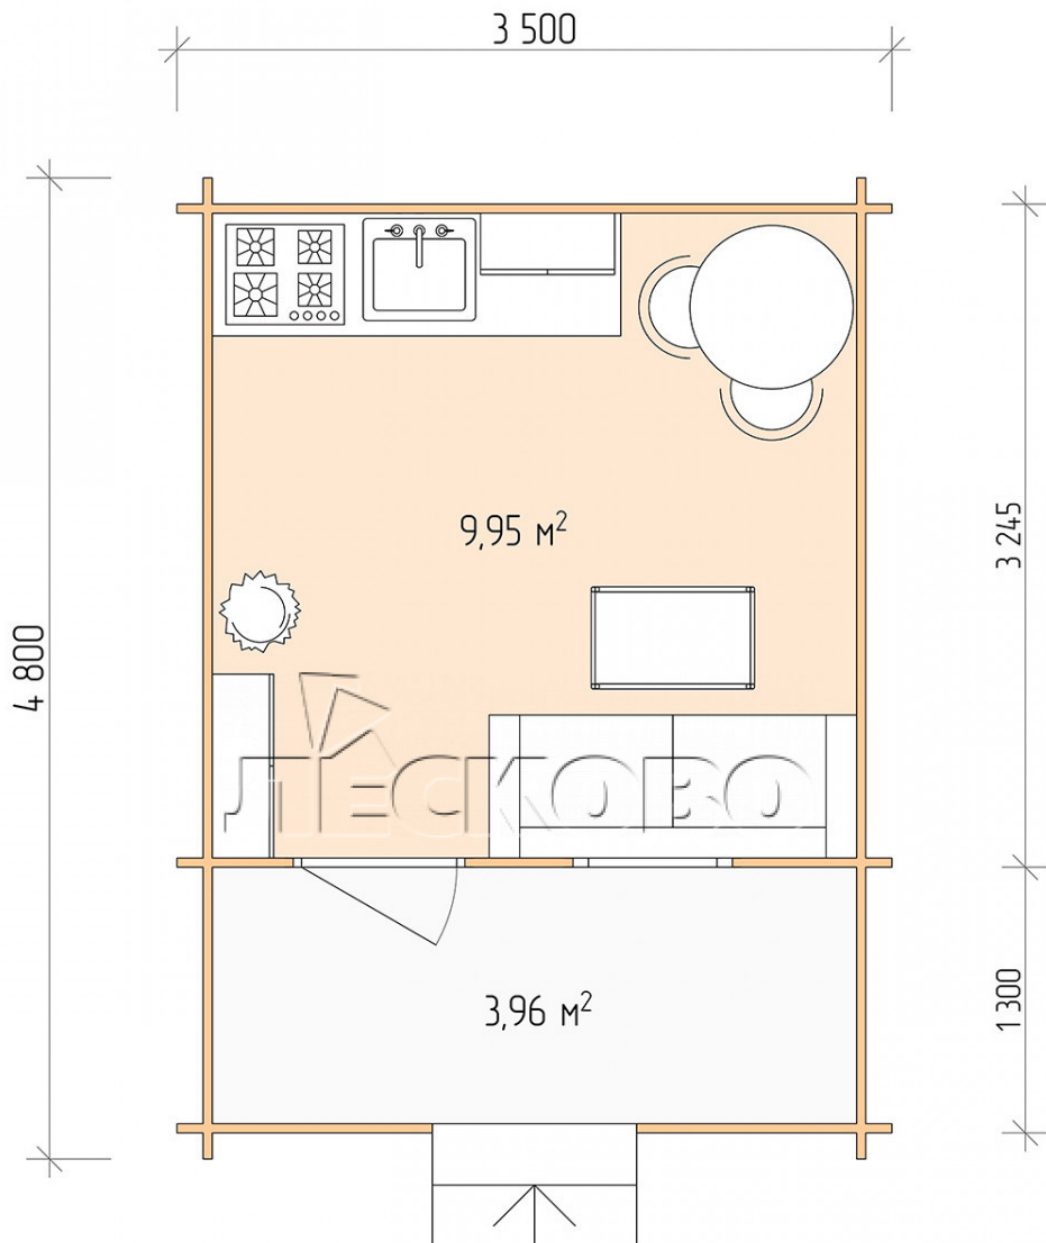

Log Cabin "DSK" series 3.5×3.5

Project Dimensions

3.5 × 3.5 / 14.4 m²

Full house set

2,446 €

Timber

45 mm

65 mm
+ 544 €

Project planning

Разрез

House Kit

- Wall kit: 44 × 145mm mini-chamber drying chamber with bowls for the project. The material of the tree is spruce, pine (GOST 8486). Humidity 12-14%. The height of the walls is 2.16 m;
- Logs, lower harness: board 45 × 145 mm chamber drying 10-12%;
- Floors: floorboard 35 mm, Chamber drying;
- Ceiling: imitation of a bar 20 × 135 mm, Chamber drying;
- Wooden windows, glass 4 mm, Single. Treatment with a colorless antiseptic. Hardware;

0.87×0.78 м.1 шт.

- Wooden doors;

0.84×1.885 м.

glass.1 шт.

7. Platbands: dry planed board 20 × 100 mm;

8. Roof: shingles.

9. Skirting board 35 mm.

+7 (4942) 499-770