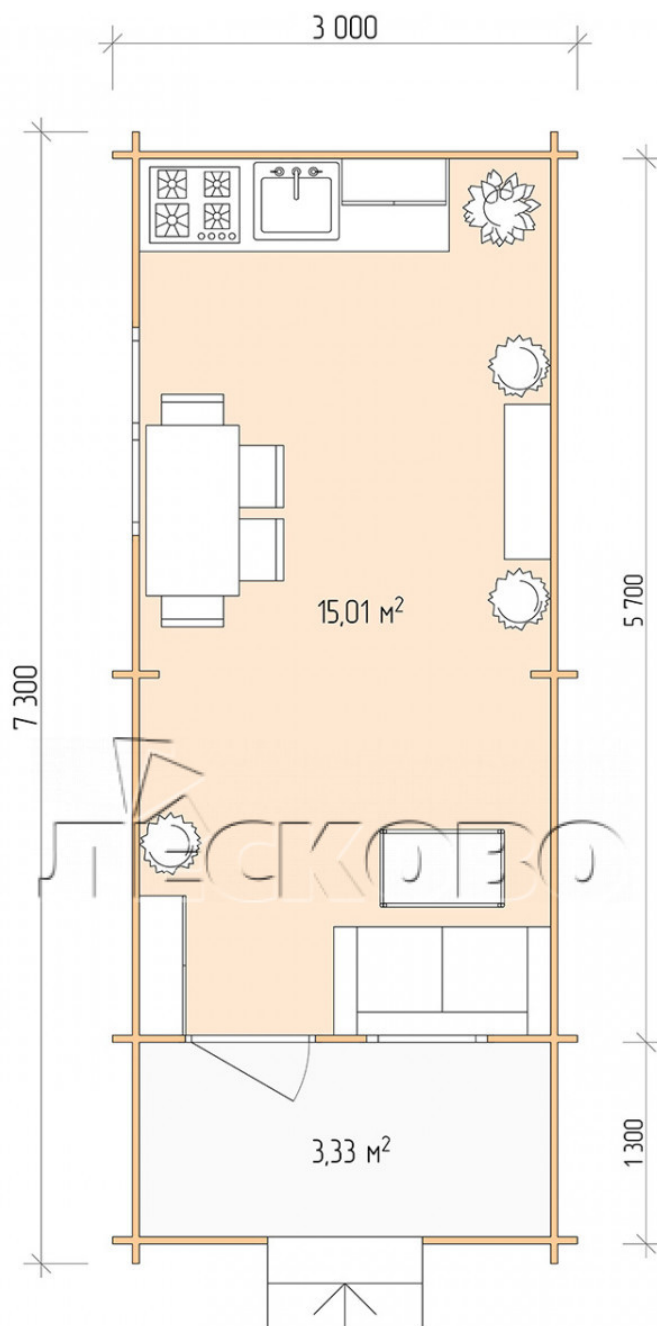

Log Cabin "DSK" series 3×6

Project Dimensions

3 × 6 / 18.9 m²

Full house set

3,219 €

Timber

45 MM

65 MM
+ 691 €

Project planning

Разрез

House Kit

- Wall kit: 44 × 145mm mini-chamber drying chamber with bowls for the project. The material of the tree is spruce, pine (GOST 8486). Humidity 12-14%. The height of the walls is 2.16 m;
- Logs, lower harness: board 45 × 145 mm chamber drying 10-12%;
- Floors: floorboard 35 mm, Chamber drying;
- Ceiling: imitation of a bar 20 × 135 mm, Chamber drying;
- Wooden windows, glass 4 mm, Single. Treatment with a colorless antiseptic. Hardware;

0.87×0.78 м.1 шт.

1.34×0.91 м.1 шт.

- Wooden doors;

0.84×1.885 м.

glass.1 шт.

7. Platbands: dry planed board 20 × 100 mm;

8. Roof: shingles.

9. Skirting board 35 mm.