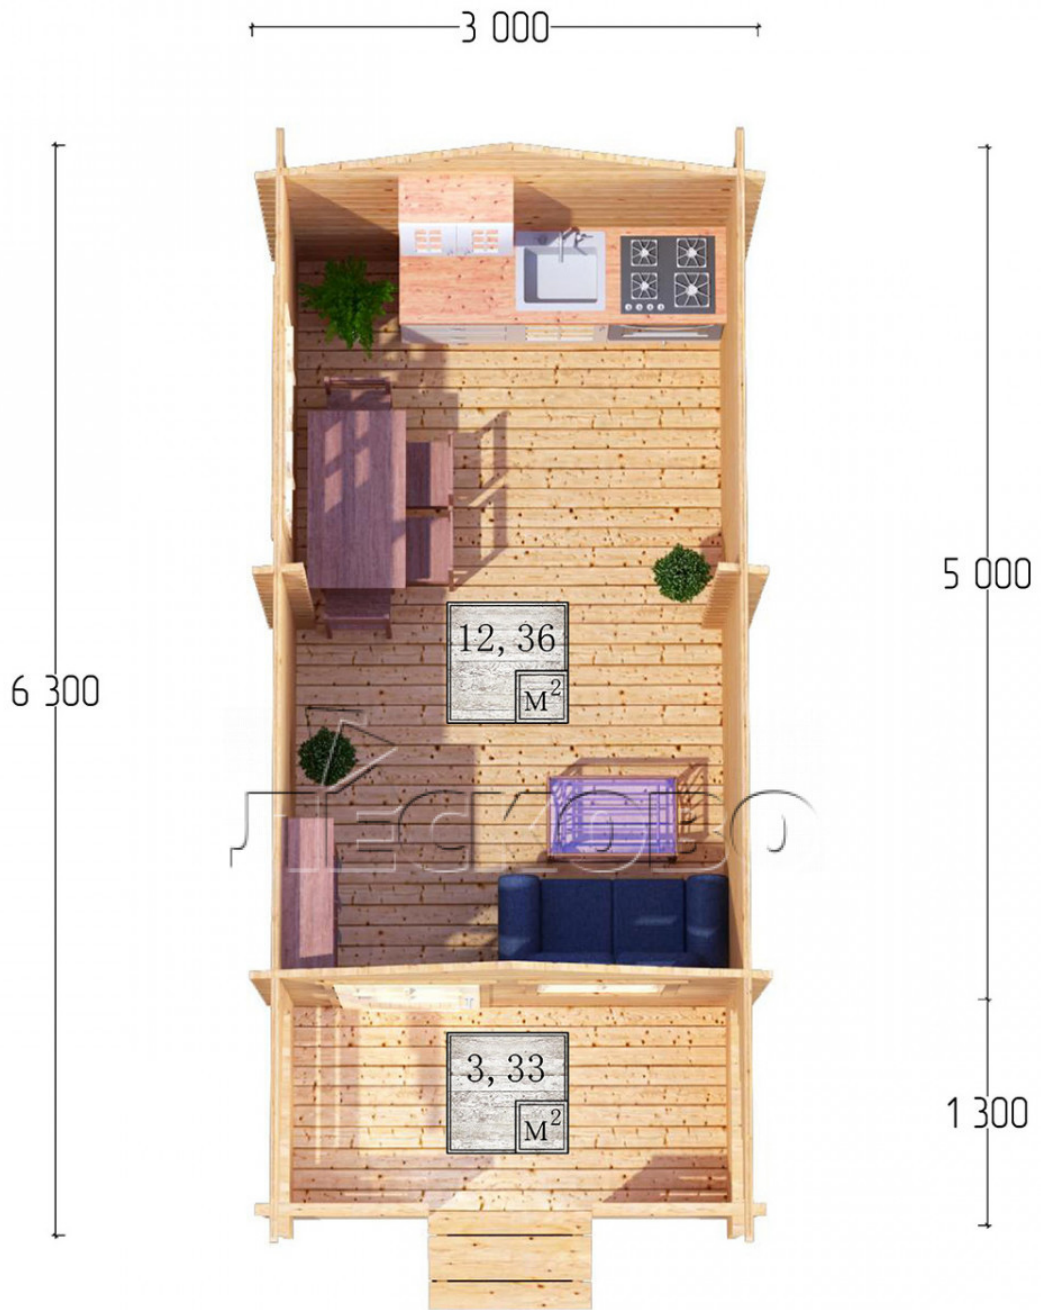

## Log Cabin "DSK" series 3x5

Project Dimensions

3 × 5 / 16.2 m<sup>2</sup>

Full house set

**2,873 €**

### Timber

45 MM

65 MM  
+ 615 €

# Разрез

## House Kit

- Wall kit: 44 × 145mm mini-chamber drying chamber with bowls for the project. The material of the tree is spruce, pine (GOST 8486). Humidity 12-14%. The height of the walls is 2.16 m;
- Logs, lower harness: board 45 × 145 mm chamber drying 10-12%;
- Floors: floorboard 35 mm, Chamber drying;
- Ceiling: imitation of a bar 20 × 135 mm, Chamber drying;
- Wooden windows, glass 4 mm, Single. Treatment with a colorless antiseptic. Hardware;