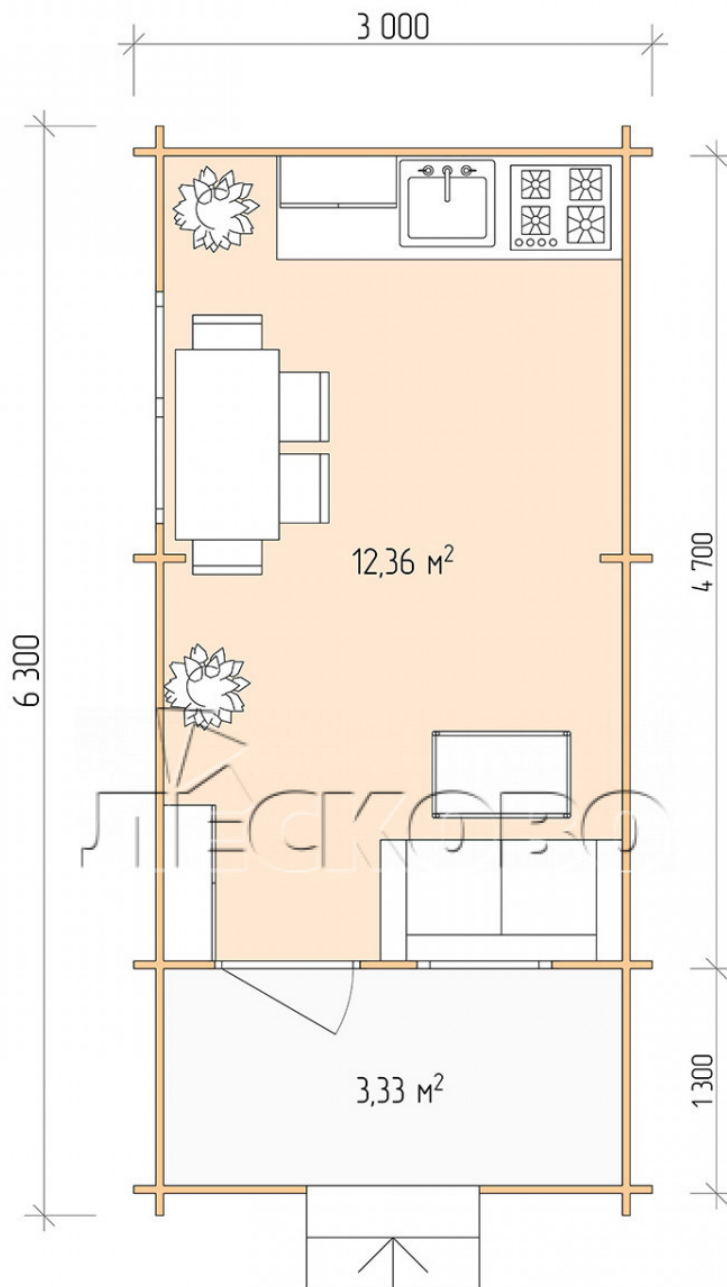

## Log Cabin "DSK" series 3x5

Project Dimensions

3 × 5 / 16.2 m<sup>2</sup>

Full house set

**2,873 €**

# Разрез

## House Kit

- Wall kit: 44 × 145mm mini-chamber drying chamber with bowls for the project. The material of the tree is spruce, pine (GOST 8486). Humidity 12-14%. The height of the walls is 2.16 m;
- Logs, lower harness: board 45 × 145 mm chamber drying 10-12%;
- Floors: floorboard 35 mm, Chamber drying;
- Ceiling: imitation of a bar 20 × 135 mm, Chamber drying;
- Wooden windows, glass 4 mm, Single. Treatment with a colorless antiseptic. Hardware;

0.87×0.78 м.1 шт.

1.34×0.91 м.1 шт.

- Wooden doors;

0.84×1.885 м.

glass.1 шт.

7. Platbands: dry planed board 20 × 100 mm;

8. Roof: shingles.

9. Skirting board 35 mm.