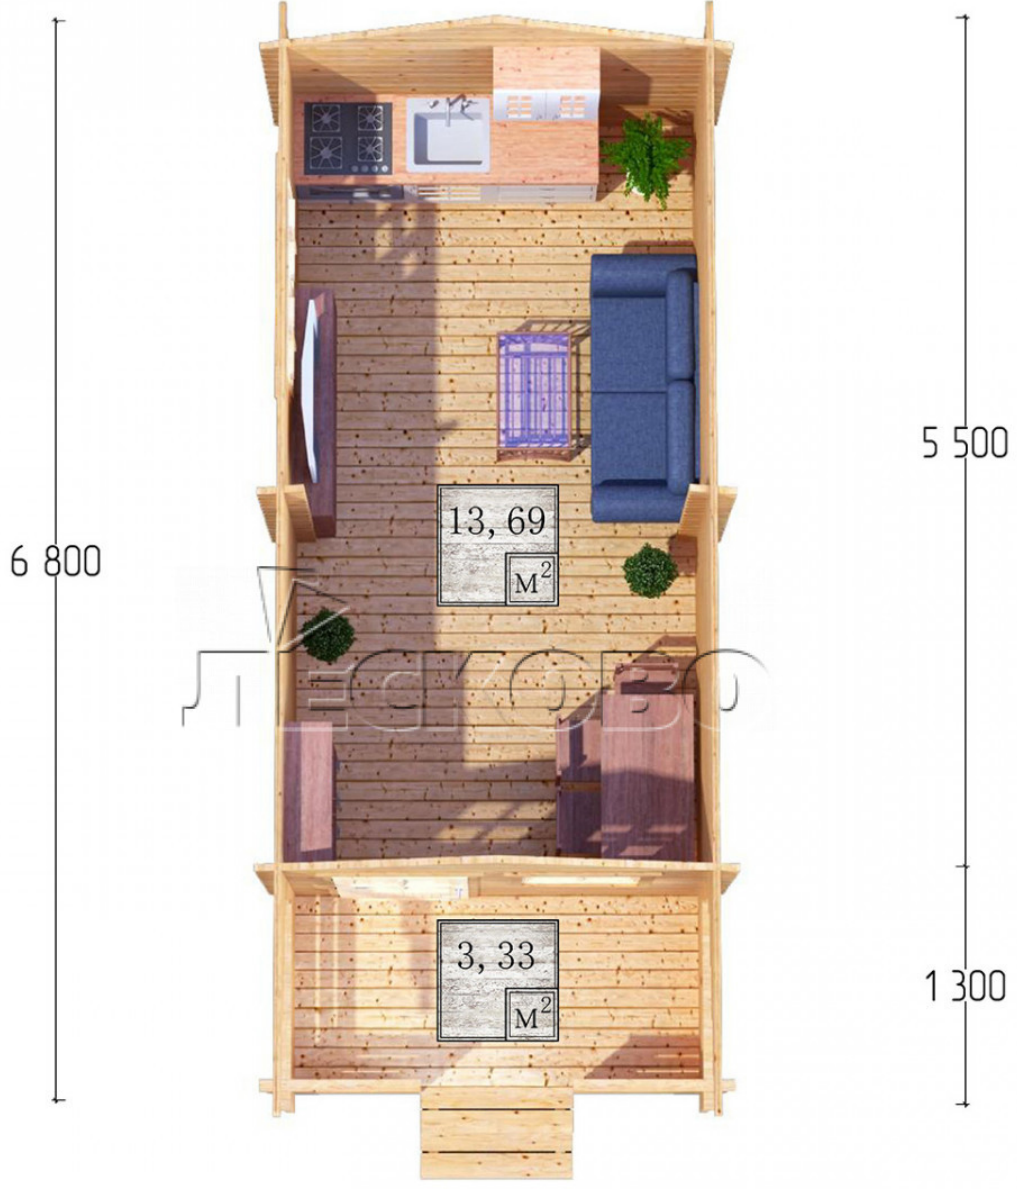

Log Cabin "DSK" series 3×5.5

Project Dimensions

3 × 5.5 / 17.6 m²

Full house set

2,947 €

Timber

45 MM

65 MM
+ 644 €

Project planning

3 000

6 800

5 500

13,69
M²

3,33
M²

1 300

Разрез

House Kit

- Wall kit: 44 × 145mm mini-chamber drying chamber with bowls for the project. The material of the tree is spruce, pine (GOST 8486). Humidity 12-14%. The height of the walls is 2.16 m;
- Logs, lower harness: board 45 × 145 mm chamber drying 10-12%;
- Floors: floorboard 35 mm, Chamber drying;
- Ceiling: imitation of a bar 20 × 135 mm, Chamber drying;
- Wooden windows, glass 4 mm, Single. Treatment with a colorless antiseptic. Hardware;

0.87×0.78 м.1 шт.

1.34×0.91 м.1 шт.

- Wooden doors;

0.84×1.885 м.

glass.1 шт.

7. Platbands: dry planed board 20 × 100 mm;

8. Roof: shingles.

9. Skirting board 35 mm.