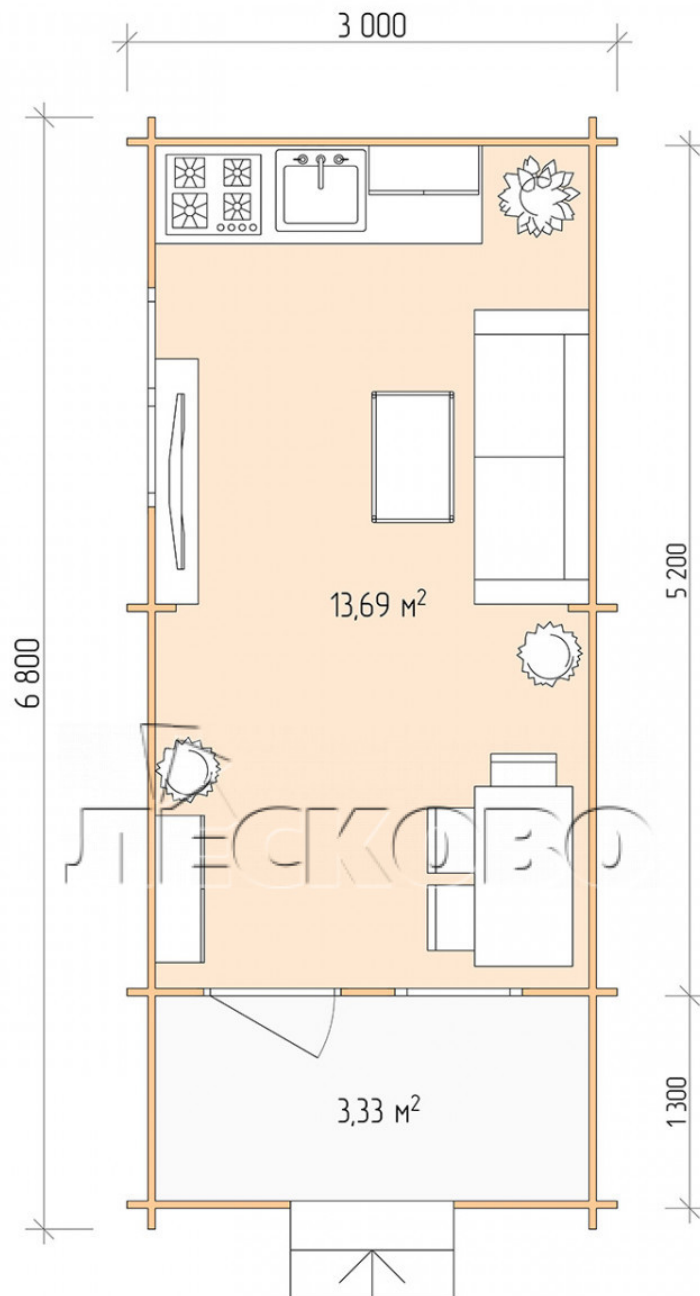

Log Cabin "DSK" series 3×5.5

Project Dimensions

3 × 5.5 / 17.6 m²

Full house set

2,947 €

Timber

45 MM

65 MM
+ 644 €

Project planning

3 000

6 800

5 500

13,69
M²

3,33
M²

1 300

Разрез

House Kit

- Wall kit: 44 × 145mm mini-chamber drying chamber with bowls for the project. The material of the tree is spruce, pine (GOST 8486). Humidity 12-14%. The height of the walls is 2.16 m;
- Logs, lower harness: board 45 × 145 mm chamber drying 10-12%;
- Floors: floorboard 35 mm, Chamber drying;
- Ceiling: imitation of a bar 20 × 135 mm, Chamber drying;
- Wooden windows, glass 4 mm, Single. Treatment with a colorless antiseptic. Hardware;

0.87×0.78 м.1 шт.

1.34×0.91 м.1 шт.

- Wooden doors;

0.84×1.885 м.

glass.1 шт.

7. Platbands: dry planed board 20 × 100 mm;

8. Roof: shingles.

9. Skirting board 35 mm.