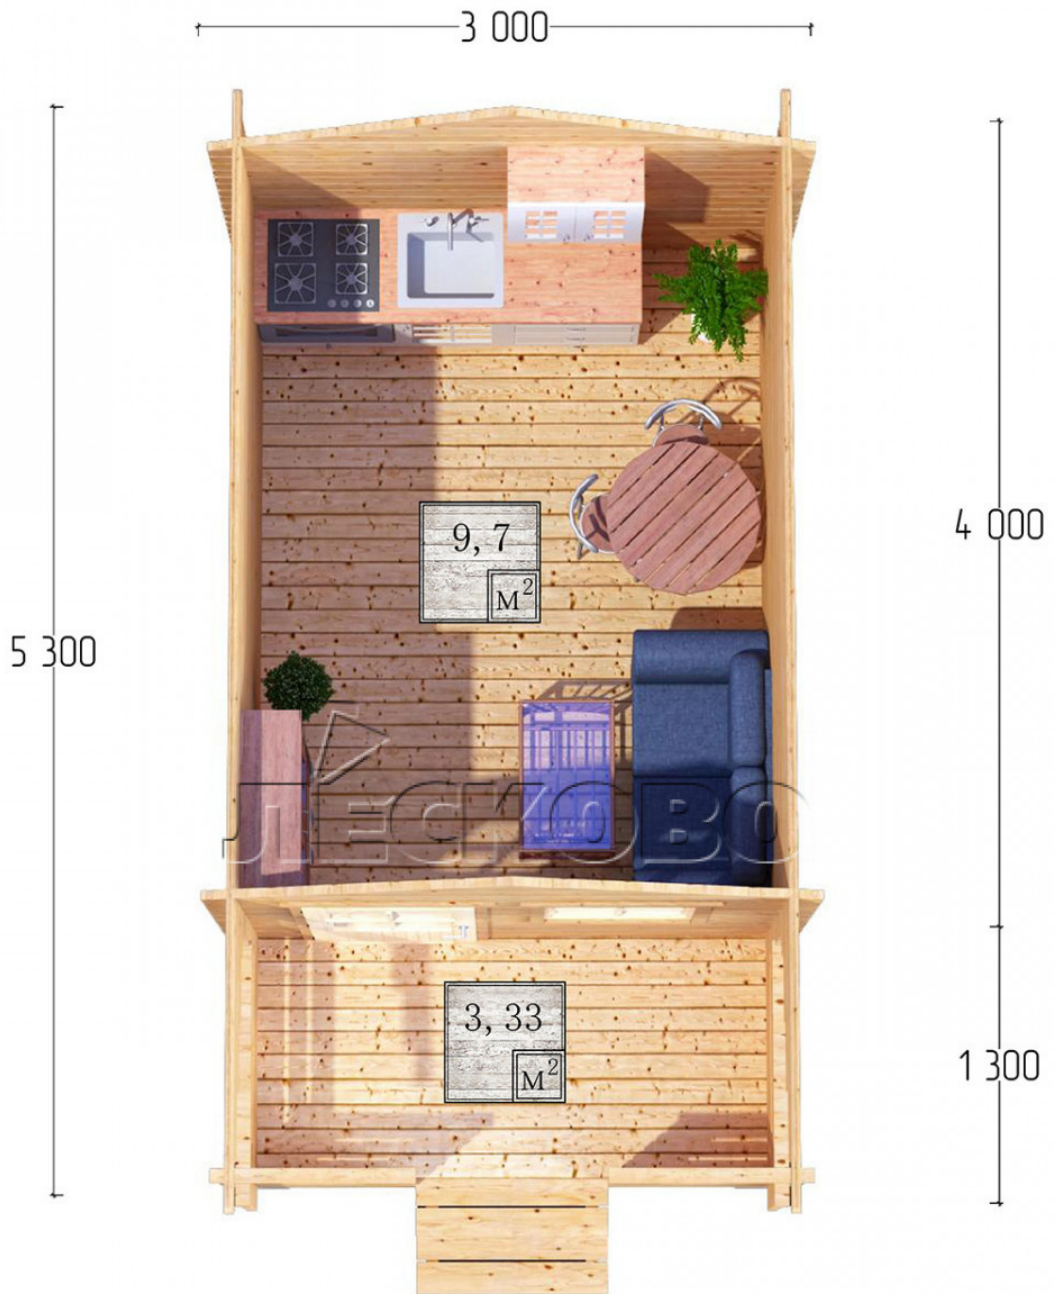

Log Cabin "DSK" series 3×4

Project Dimensions

3 × 4 / 13.5 m²

Full house set

2,304 €

Timber

45 mm

65 mm
+ 520 €

Project planning

Разрез

House Kit

- Wall kit: 44 × 145mm mini-chamber drying chamber with bowls for the project. The material of the tree is spruce, pine (GOST 8486). Humidity 12-14%. The height of the walls is 2.16 m;
- Logs, lower harness: board 45 × 145 mm chamber drying 10-12%;
- Floors: floorboard 35 mm, Chamber drying;
- Ceiling: imitation of a bar 20 × 135 mm, Chamber drying;
- Wooden windows, glass 4 mm, Single. Treatment with a colorless antiseptic. Hardware;

0.87×0.78 м.1 шт.

- Wooden doors;

0.84×1.885 м.

glass.1 шт.

7. Platbands: dry planed board 20 × 100 mm;

8. Roof: shingles.

9. Skirting board 35 mm.

+7 (4942) 499-770