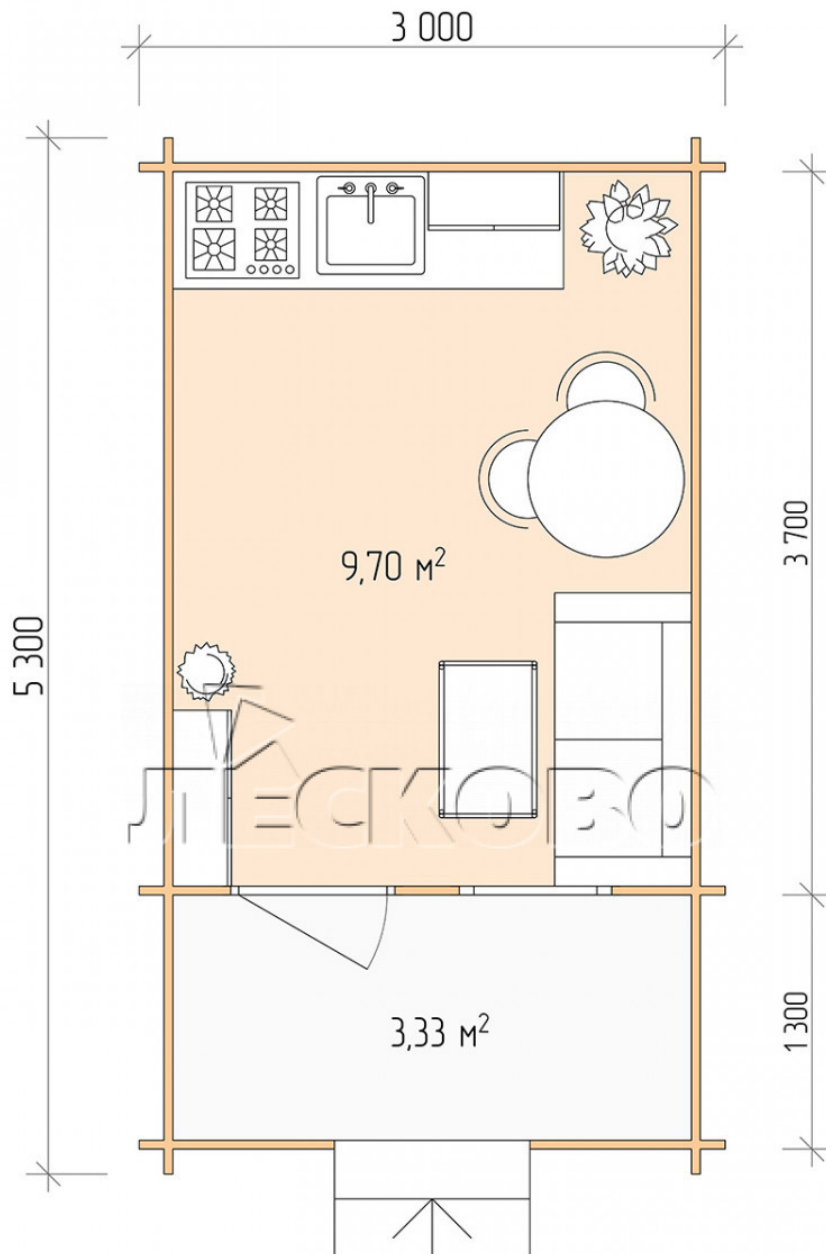

Log Cabin "DSK" series 3×4

Project Dimensions

3 × 4 / 13.5 m²

Full house set

2,304 €

Timber

45 mm

65 mm
+ 520 €

Project planning

Разрез

House Kit

- Wall kit: 44 × 145mm mini-chamber drying chamber with bowls for the project. The material of the tree is spruce, pine (GOST 8486). Humidity 12-14%. The height of the walls is 2.16 m;
- Logs, lower harness: board 45 × 145 mm chamber drying 10-12%;
- Floors: floorboard 35 mm, Chamber drying;
- Ceiling: imitation of a bar 20 × 135 mm, Chamber drying;
- Wooden windows, glass 4 mm, Single. Treatment with a colorless antiseptic. Hardware;

0.87×0.78 м.1 шт.

- Wooden doors;

0.84×1.885 м.

glass.1 шт.

7. Platbands: dry planed board 20 × 100 mm;

8. Roof: shingles.

9. Skirting board 35 mm.

+7 (4942) 499-770