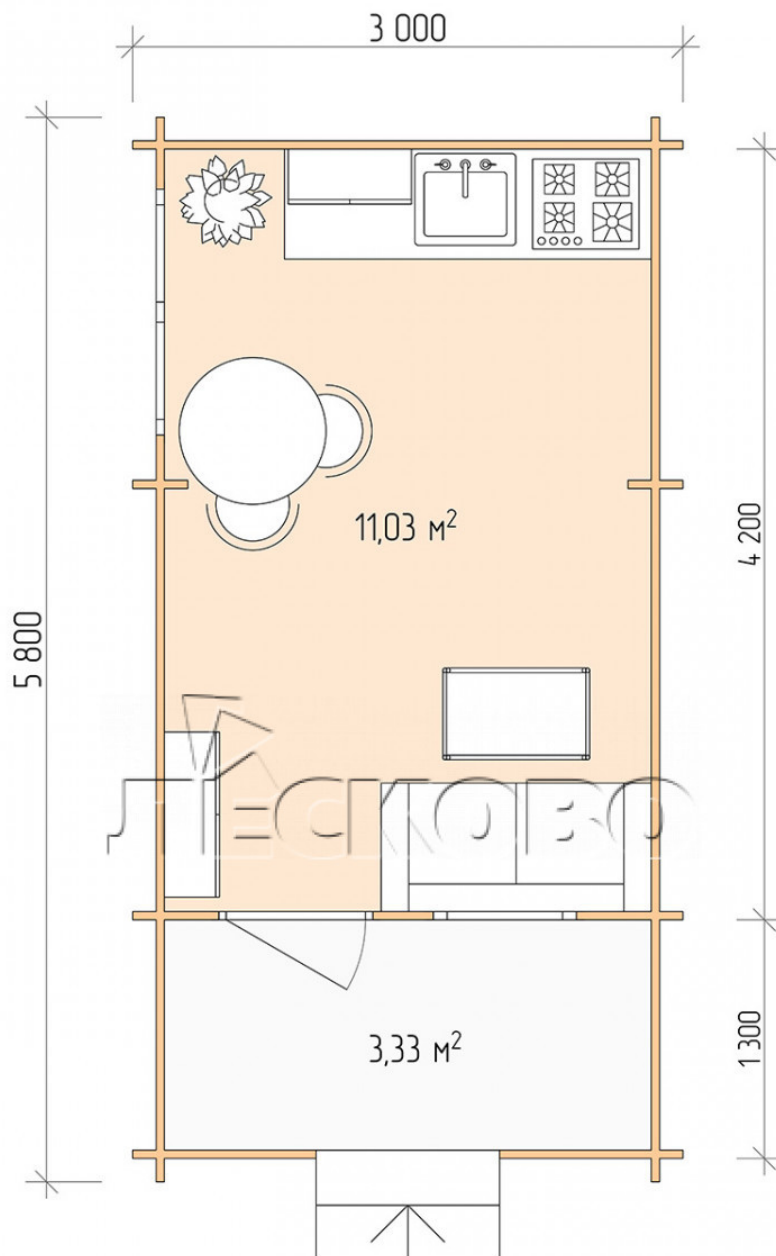

Log Cabin "DSK" series 3×4.5

Project Dimensions

3 × 4.5 / 14.9 m²

Full house set

2,510 €

Timber

45 MM

65 MM
+ 543 €

Project planning

3 000

5 800

4 500

1 300

11,03
M²

3,33
M²

Разрез

House Kit

- Wall kit: 44 × 145mm mini-chamber drying chamber with bowls for the project. The material of the tree is spruce, pine (GOST 8486). Humidity 12-14%. The height of the walls is 2.16 m;
- Logs, lower harness: board 45 × 145 mm chamber drying 10-12%;
- Floors: floorboard 35 mm, Chamber drying;
- Ceiling: imitation of a bar 20 × 135 mm, Chamber drying;
- Wooden windows, glass 4 mm, Single. Treatment with a colorless antiseptic. Hardware;

0.87×0.78 м.1 шт.

1.34×0.91 м.1 шт.

- Wooden doors;

0.84×1.885 м.

glass.1 шт.

7. Platbands: dry planed board 20 × 100 mm;

8. Roof: shingles.

9. Skirting board 35 mm.