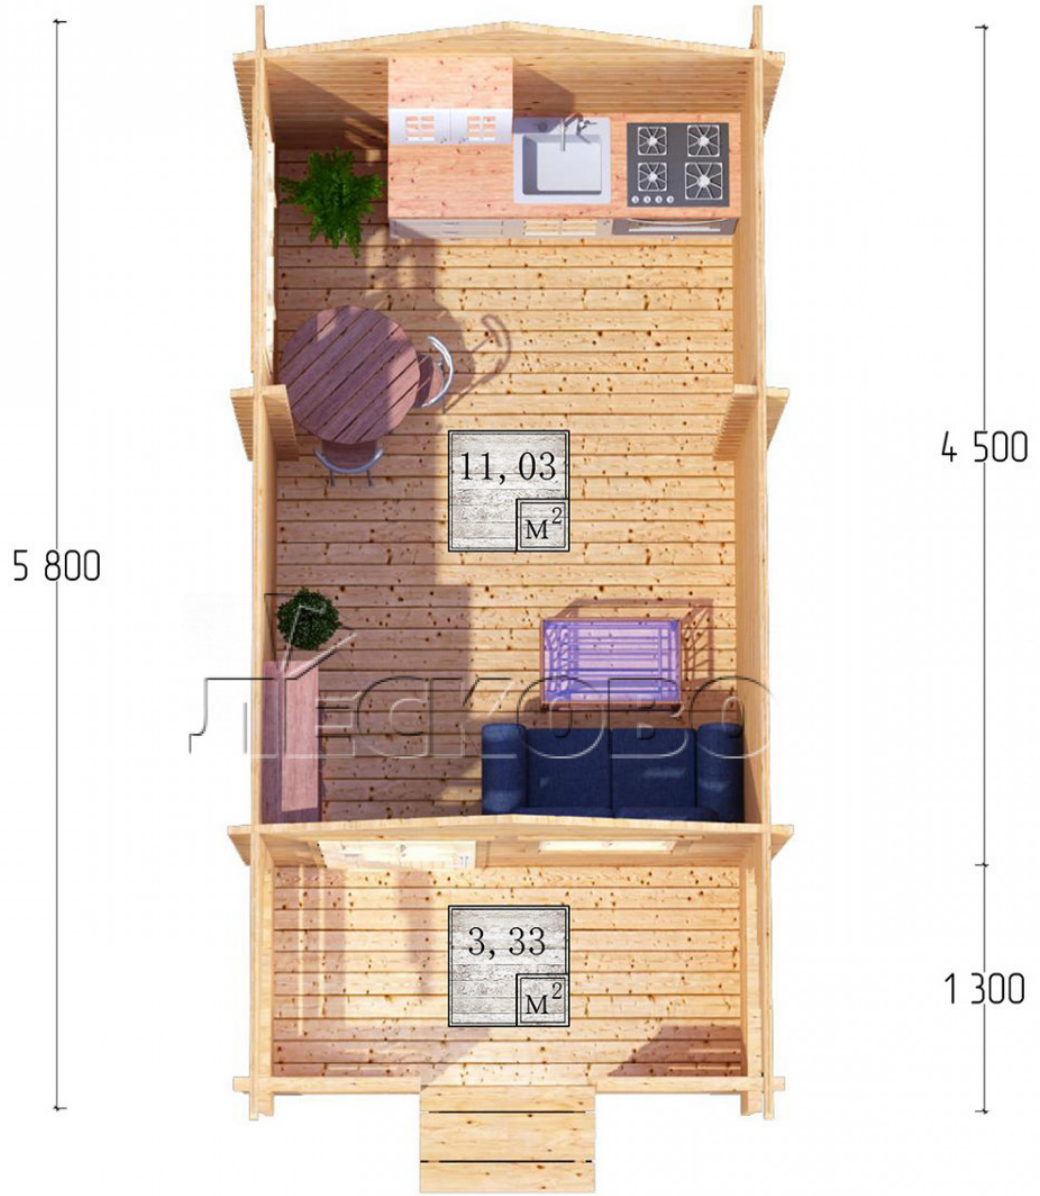

Log Cabin "DSK" series 3×4.5

Project Dimensions

3 × 4.5 / 14.9 m²

Full house set

2,510 €

Timber

45 MM

65 MM
+ 543 €

Project planning

3 000

5 800

4 500

1 300

11,03
M²

3,33
M²

Разрез

House Kit

- Wall kit: 44 × 145mm mini-chamber drying chamber with bowls for the project. The material of the tree is spruce, pine (GOST 8486). Humidity 12-14%. The height of the walls is 2.16 m;
- Logs, lower harness: board 45 × 145 mm chamber drying 10-12%;
- Floors: floorboard 35 mm, Chamber drying;
- Ceiling: imitation of a bar 20 × 135 mm, Chamber drying;
- Wooden windows, glass 4 mm, Single. Treatment with a colorless antiseptic. Hardware;

0.87×0.78 м.1 шт.

1.34×0.91 м.1 шт.

- Wooden doors;

0.84×1.885 м.

glass.1 шт.

7. Platbands: dry planed board 20 × 100 mm;

8. Roof: shingles.

9. Skirting board 35 mm.