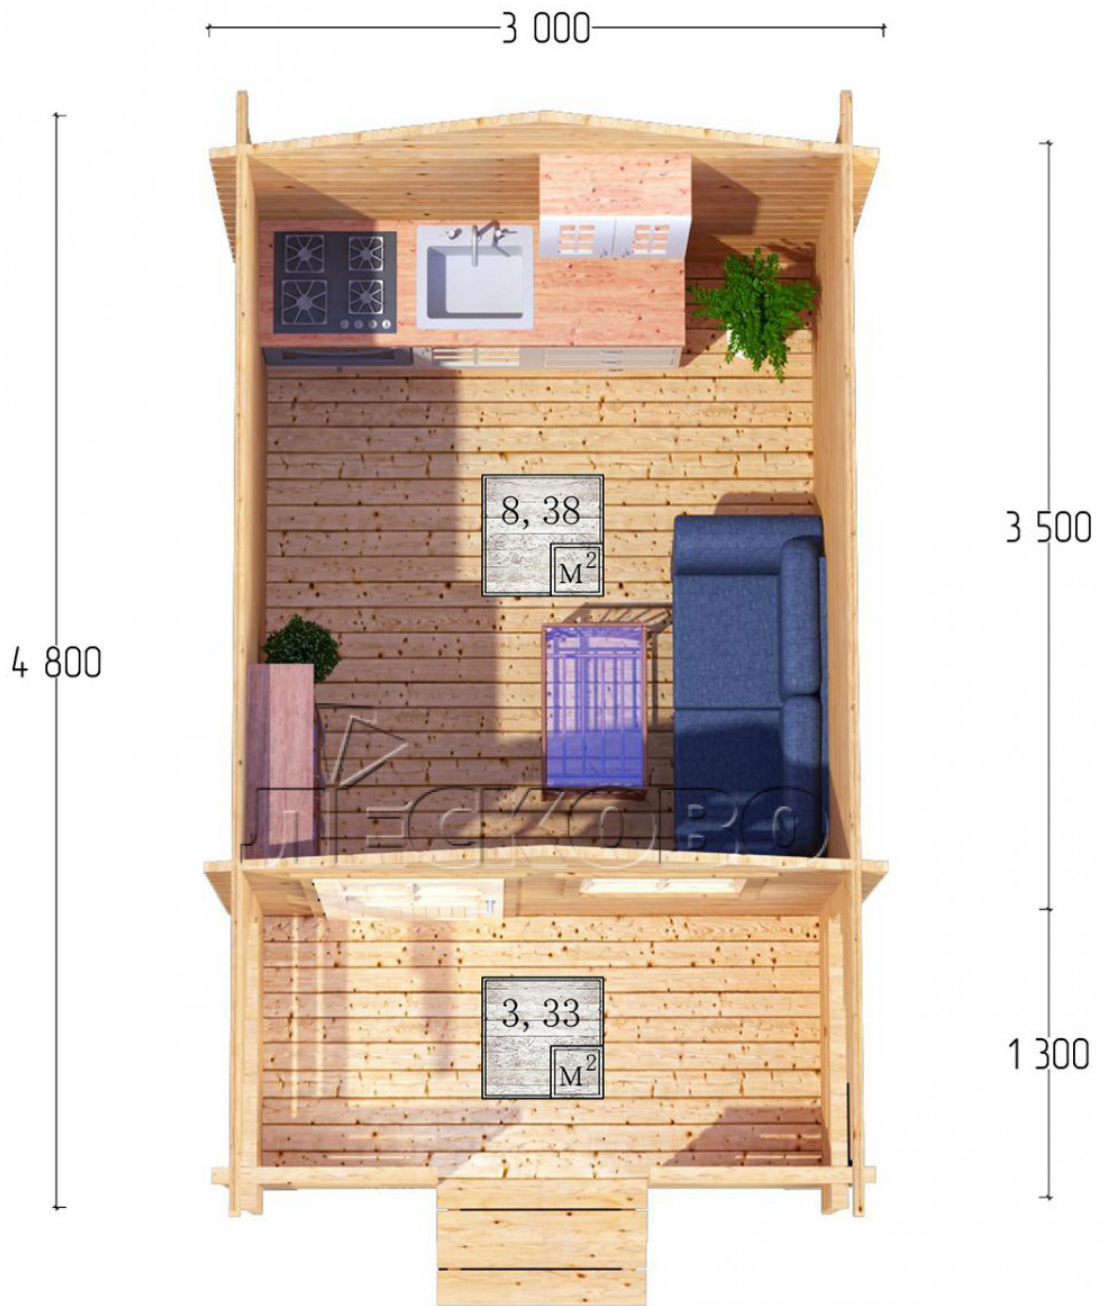

## Log Cabin "DSK" series 3×3.5

Project Dimensions

3 × 3.5 / 12.2 m<sup>2</sup>

Full house set

**2,238 €**

### Timber

45 MM

65 MM  
+ 506 €

# Разрез

## House Kit

- Wall kit: 44 × 145mm mini-chamber drying chamber with bowls for the project. The material of the tree is spruce, pine (GOST 8486). Humidity 12-14%. The height of the walls is 2.16 m;
- Logs, lower harness: board 45 × 145 mm chamber drying 10-12%;
- Floors: floorboard 35 mm, Chamber drying;
- Ceiling: imitation of a bar 20 × 135 mm, Chamber drying;
- Wooden windows, glass 4 mm, Single. Treatment with a colorless antiseptic. Hardware;