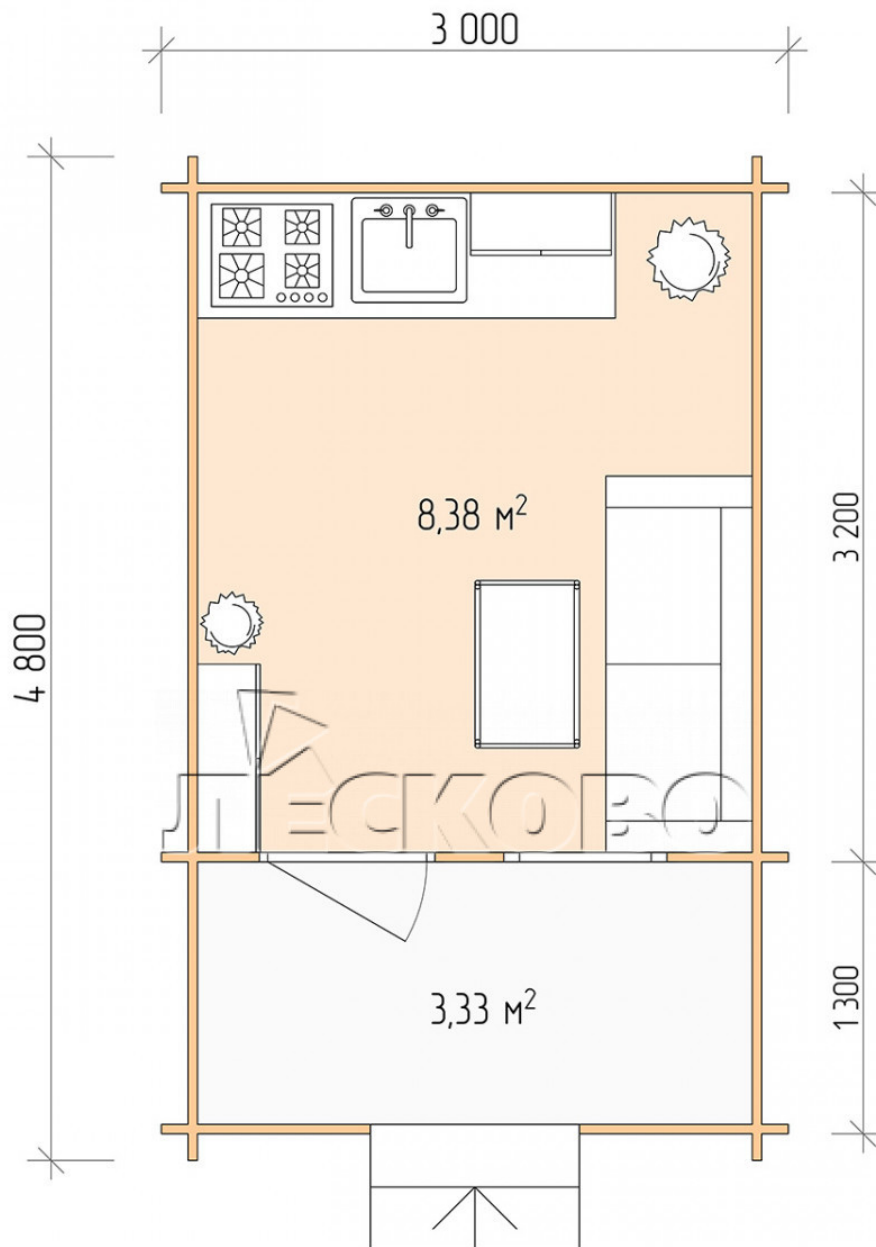

## Log Cabin "DSK" series 3×3.5

Project Dimensions

3 × 3.5 / 12.2 m<sup>2</sup>

Full house set

**2,238 €**

### Timber

45 MM

65 MM  
+ 506 €

# Разрез

## House Kit

- Wall kit: 44 × 145mm mini-chamber drying chamber with bowls for the project. The material of the tree is spruce, pine (GOST 8486). Humidity 12-14%. The height of the walls is 2.16 m;
- Logs, lower harness: board 45 × 145 mm chamber drying 10-12%;
- Floors: floorboard 35 mm, Chamber drying;
- Ceiling: imitation of a bar 20 × 135 mm, Chamber drying;
- Wooden windows, glass 4 mm, Single. Treatment with a colorless antiseptic. Hardware;