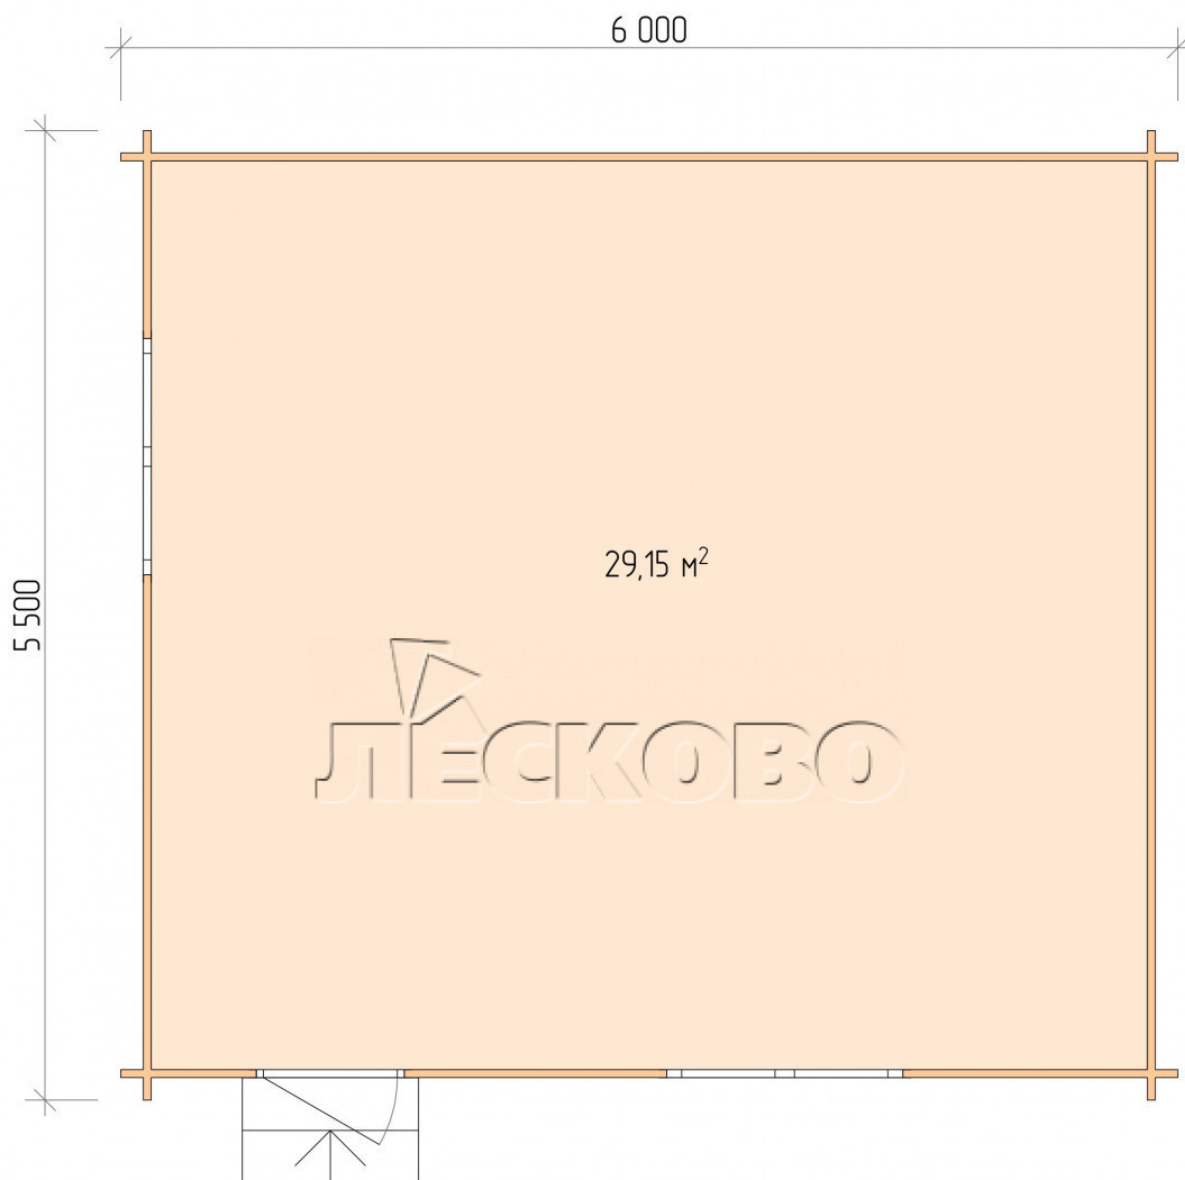

+7 (4942) 499-770

156014, г. Кострома, ул. Базовая, д. 8