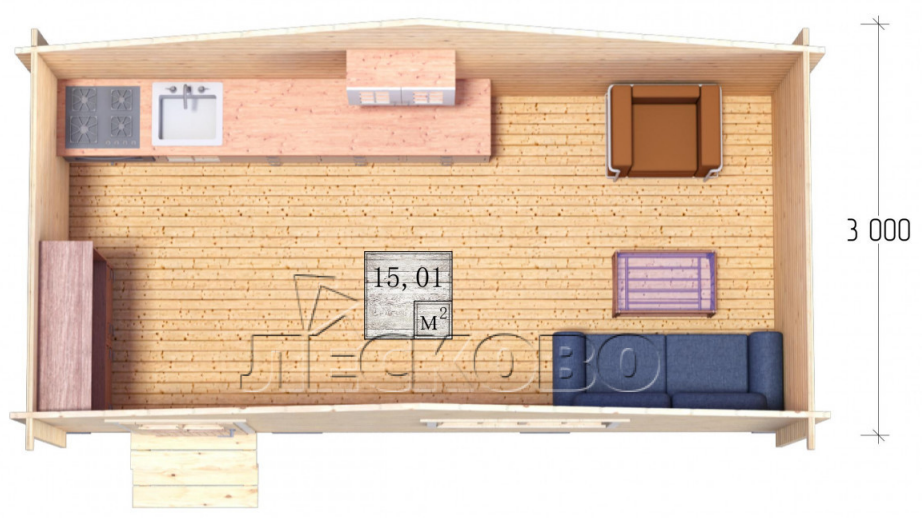

Project planning

6 000

3 000

15,01
M²