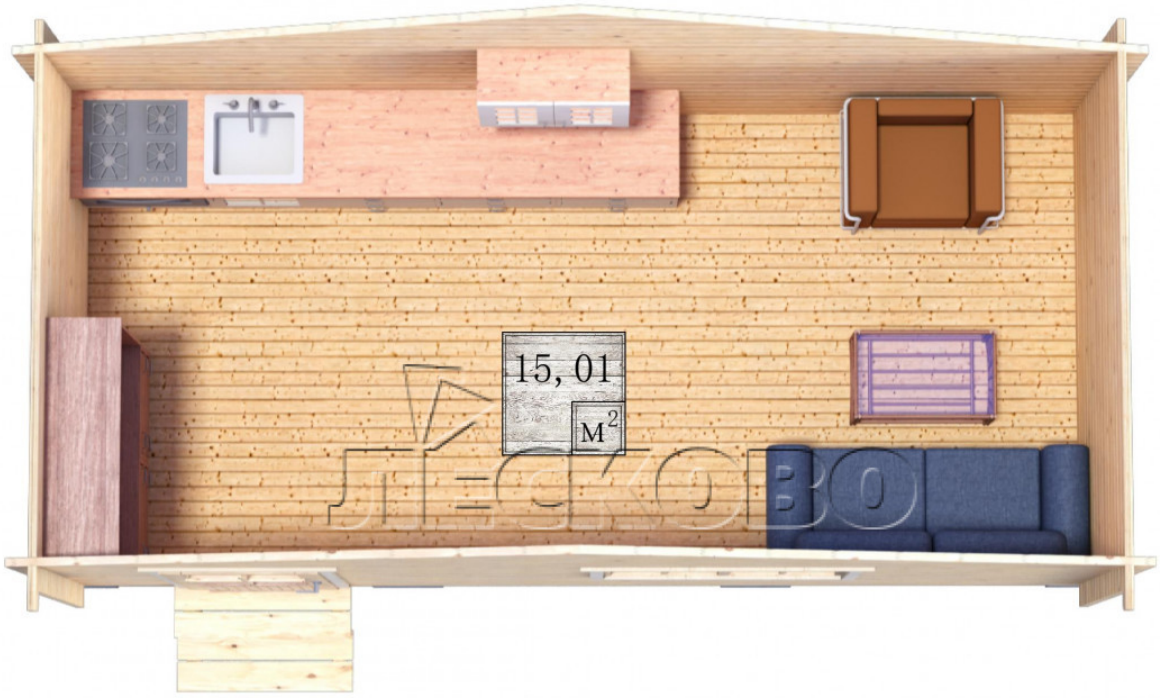

6 000

3 000

15,01
M²