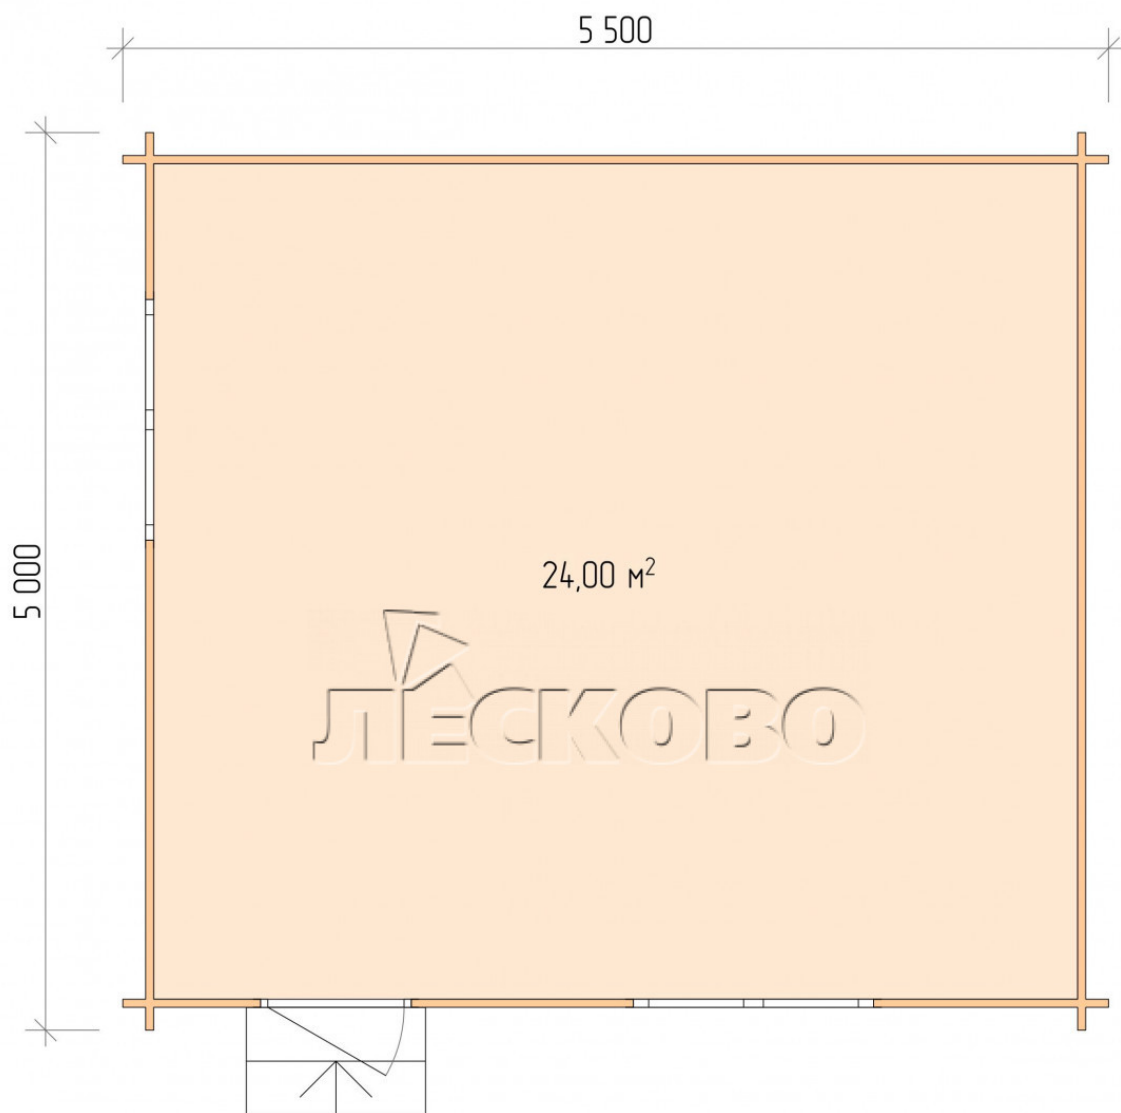

+7 (4942) 499-770

156014, г. Кострома, ул. Базовая, д. 8