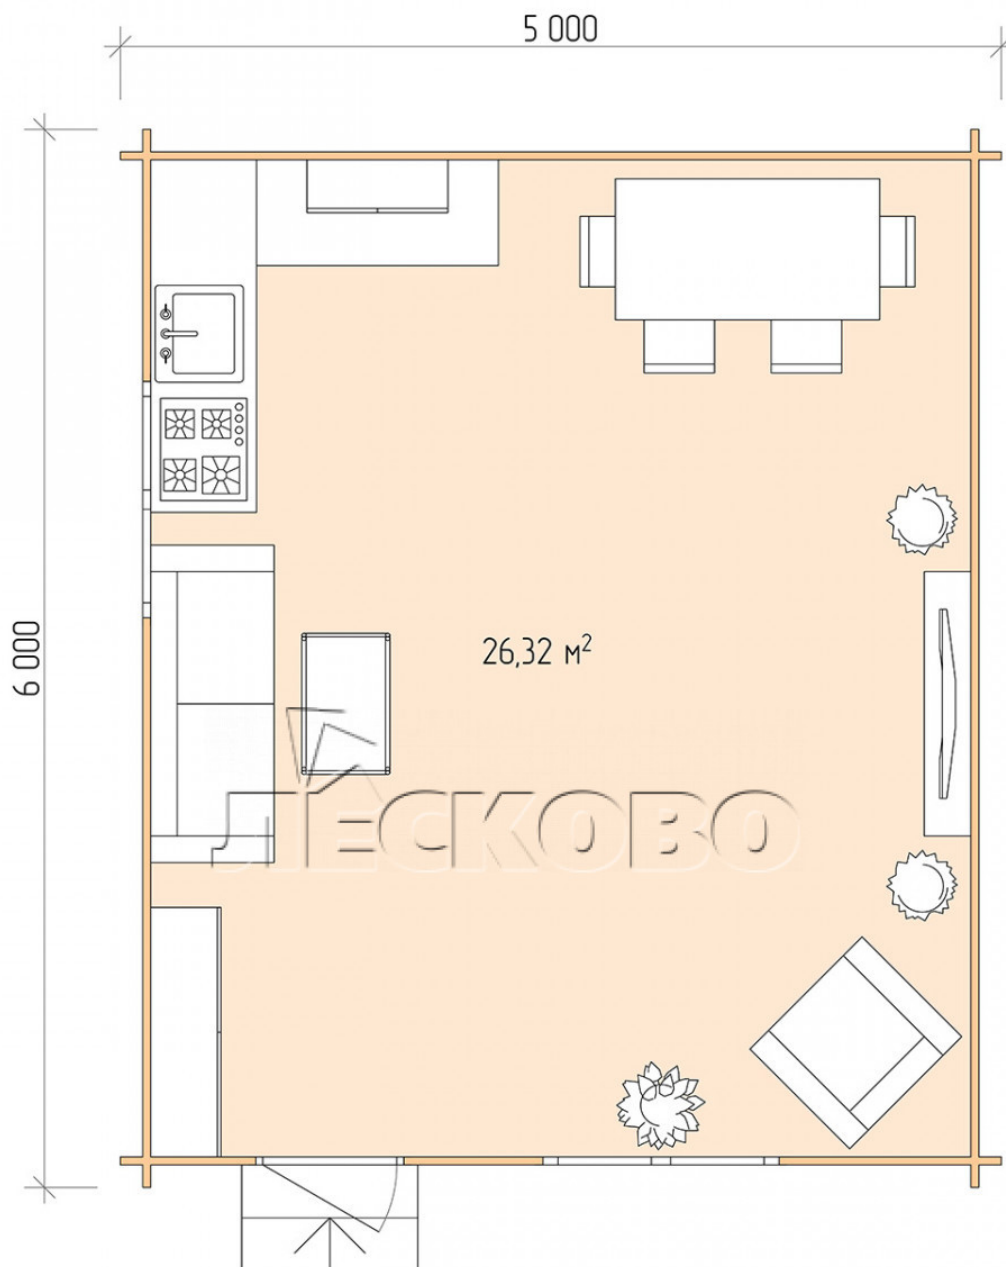

+7 (4942) 499-770

156014, г. Кострома, ул. Базовая, д. 8