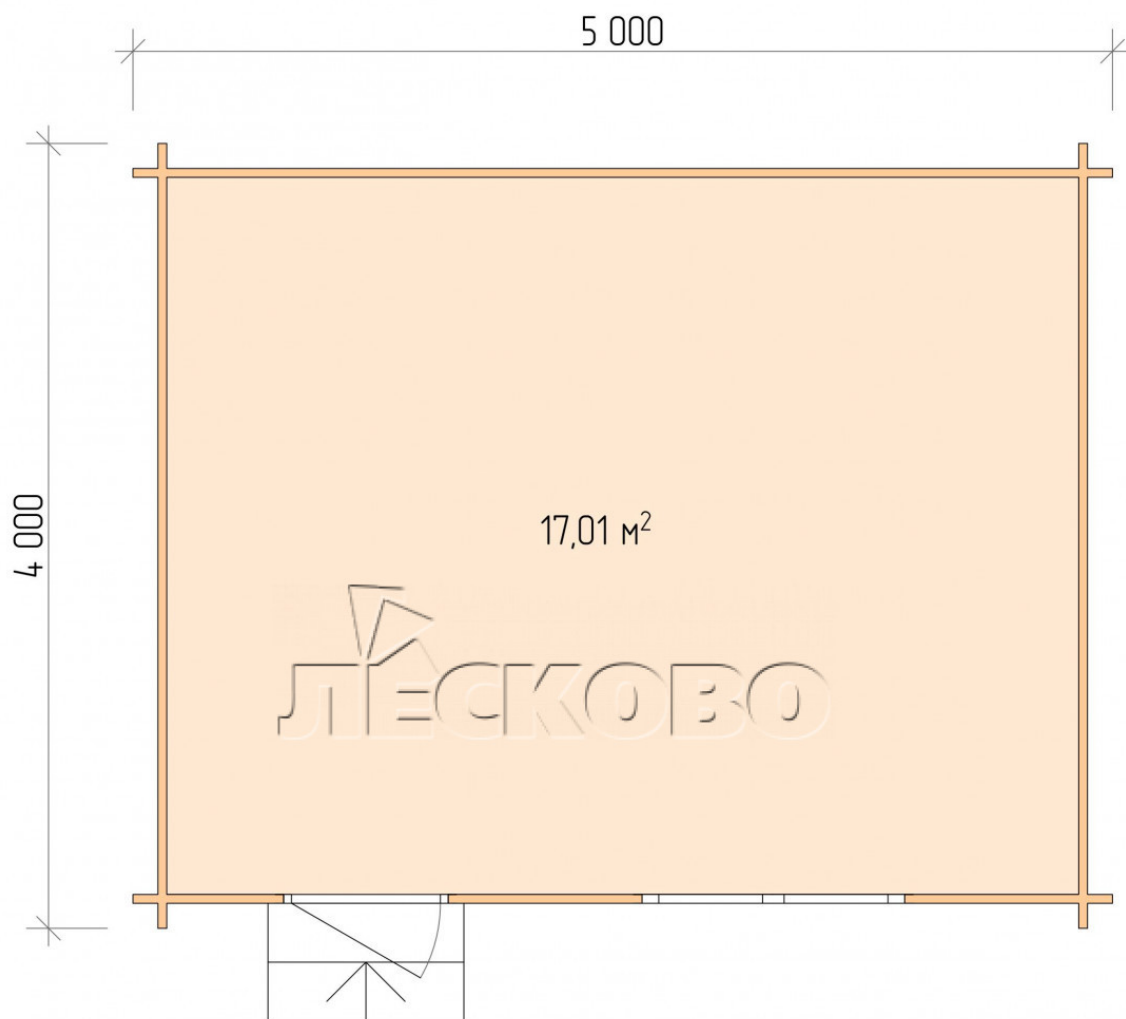

+7 (4942) 499-770

156014, г. Кострома, ул. Базовая, д. 8