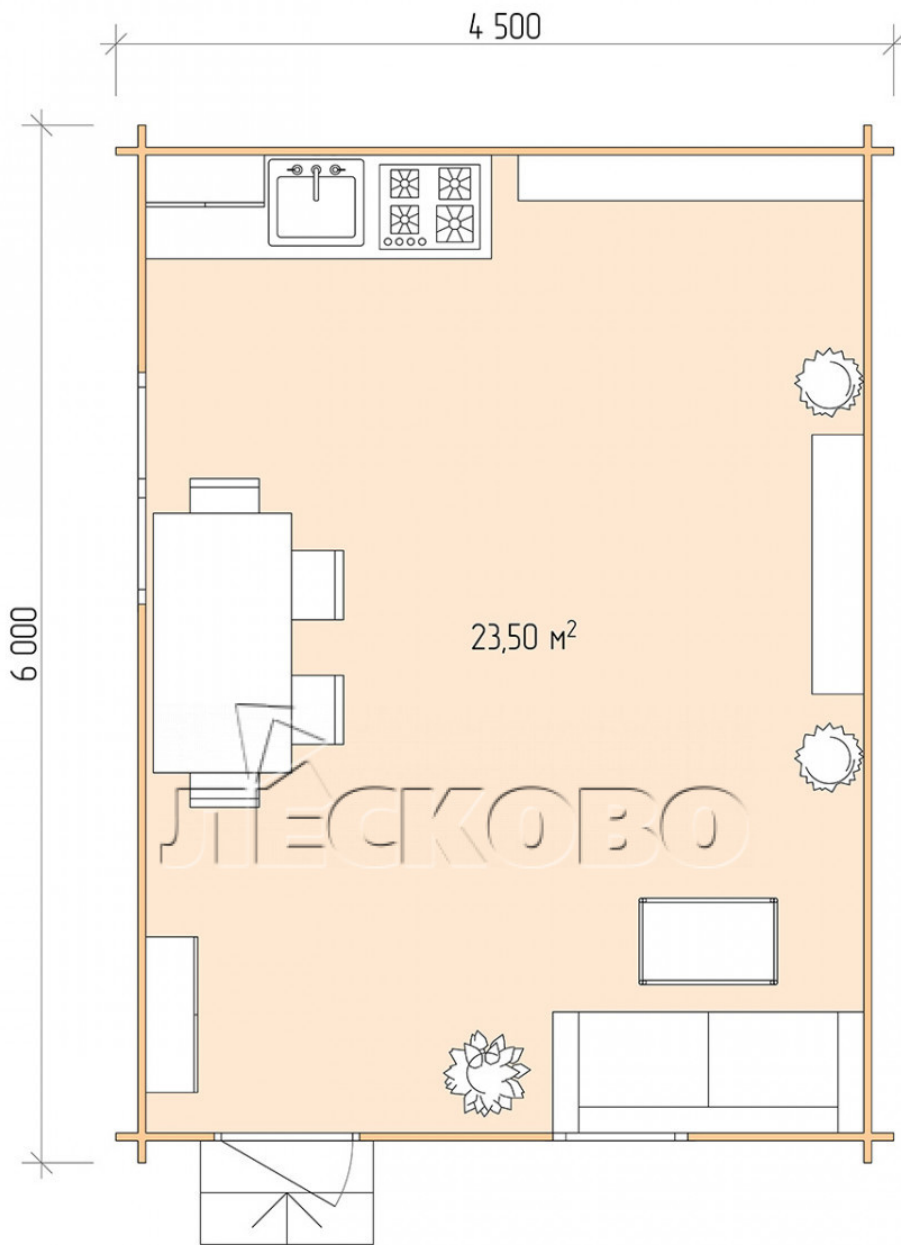

+7 (4942) 499-770

156014, г. Кострома, ул. Базовая, д. 8