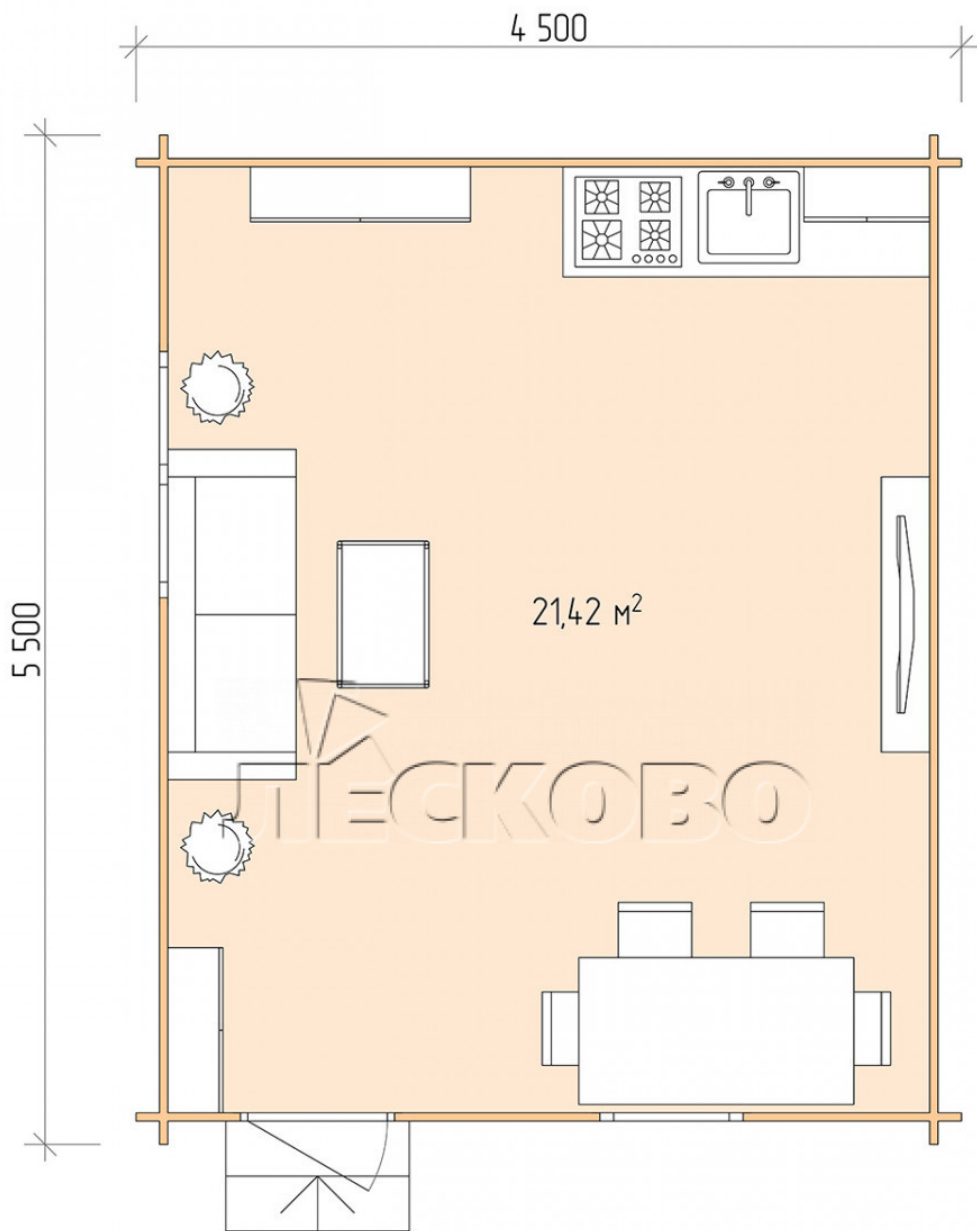

+7 (4942) 499-770

156014, г. Кострома, ул. Базовая, д. 8