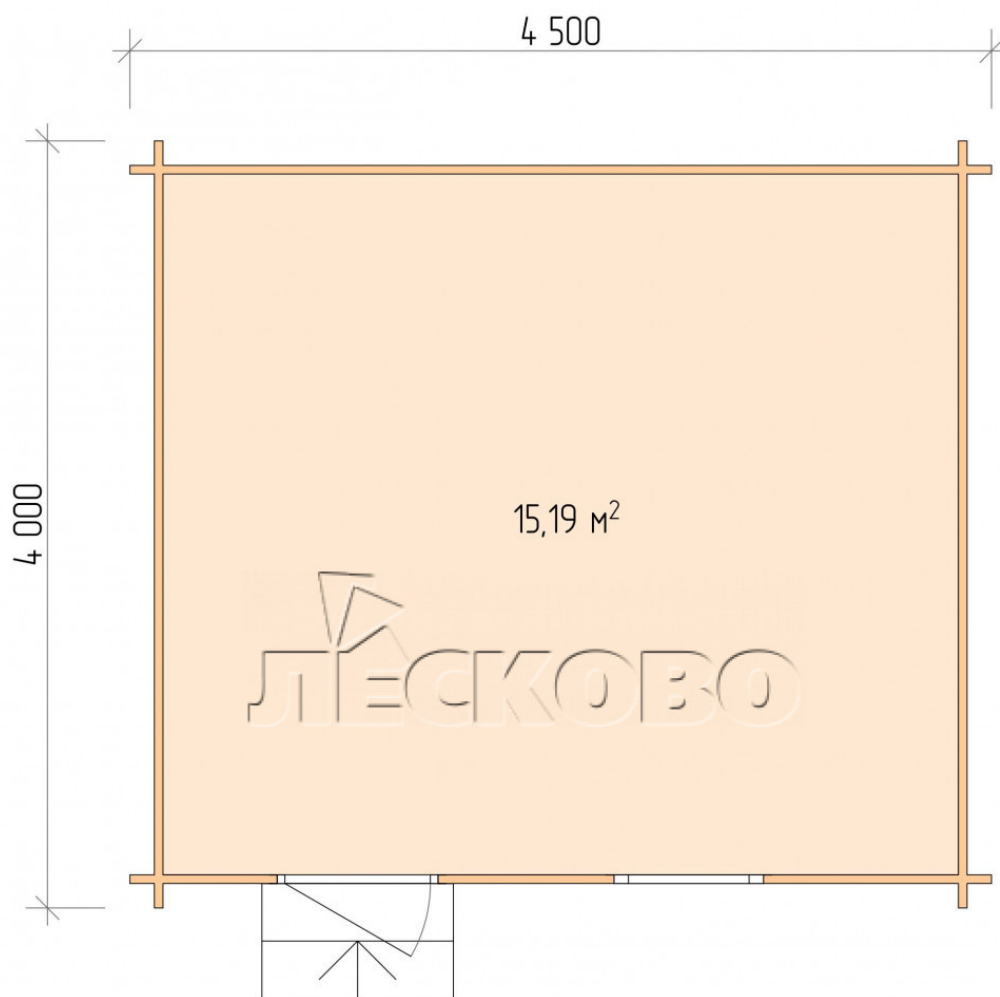

+7 (4942) 499-770

156014, г. Кострома, ул. Базовая, д. 8