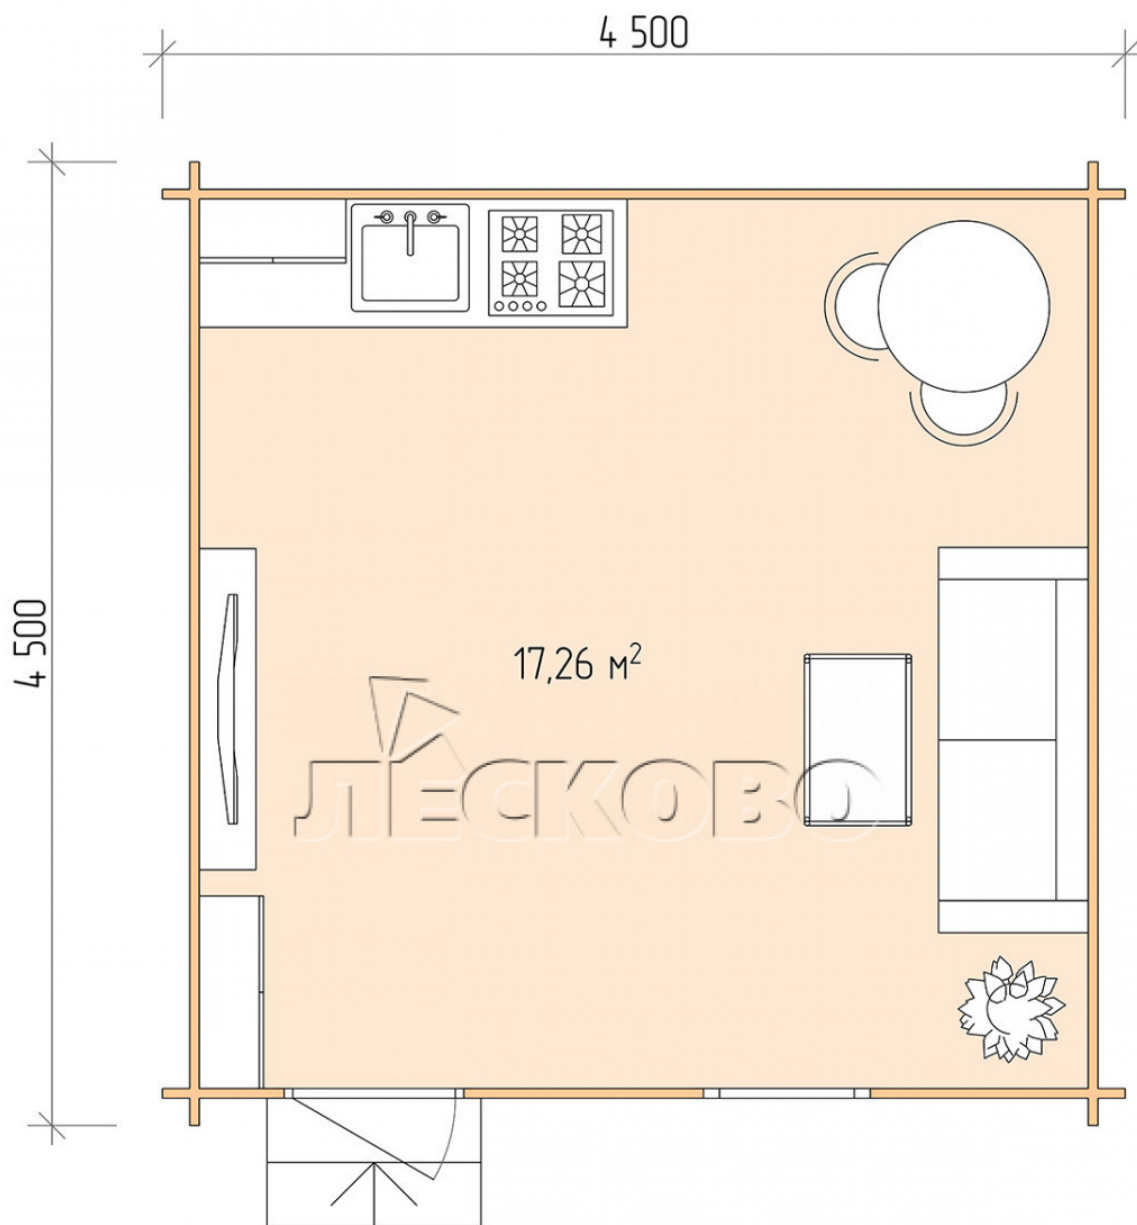

+7 (4942) 499-770

156014, г. Кострома, ул. Базовая, д. 8