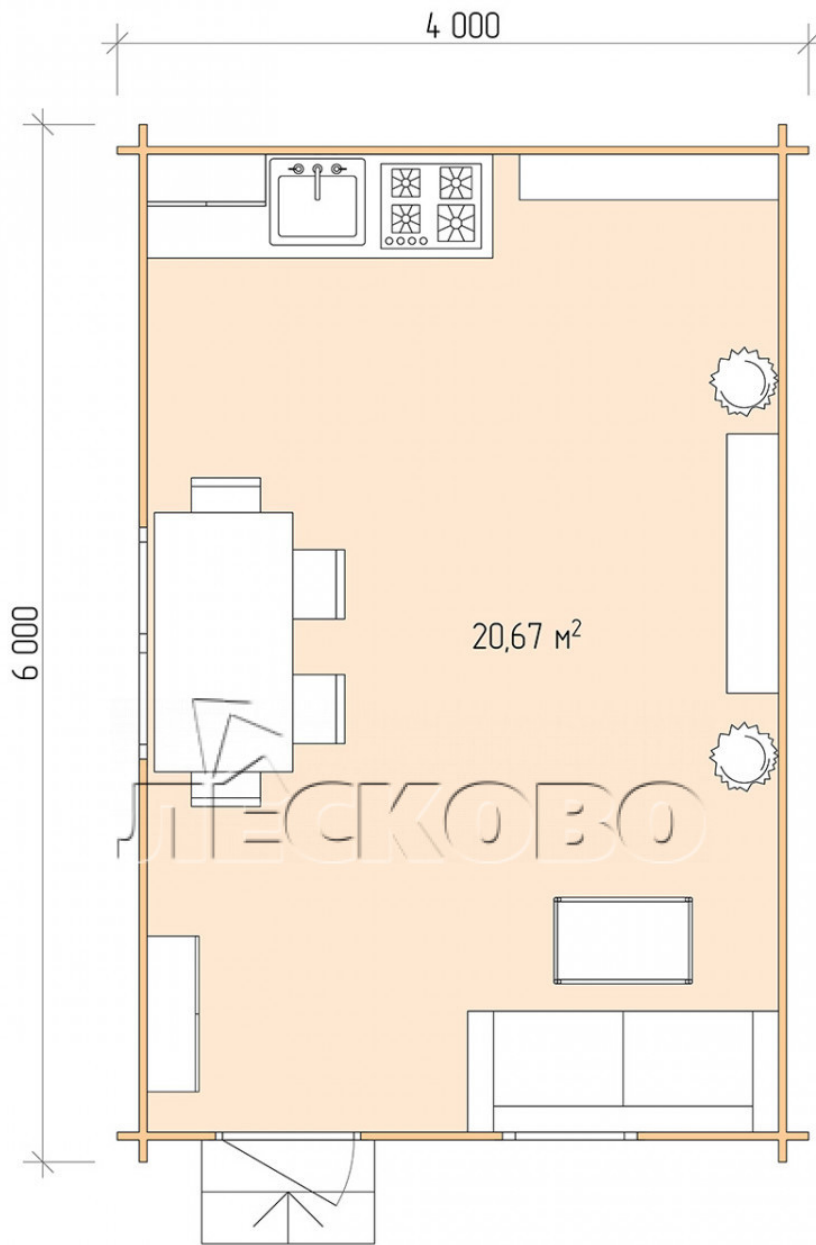

+7 (4942) 499-770

156014, г. Кострома, ул. Базовая, д. 8