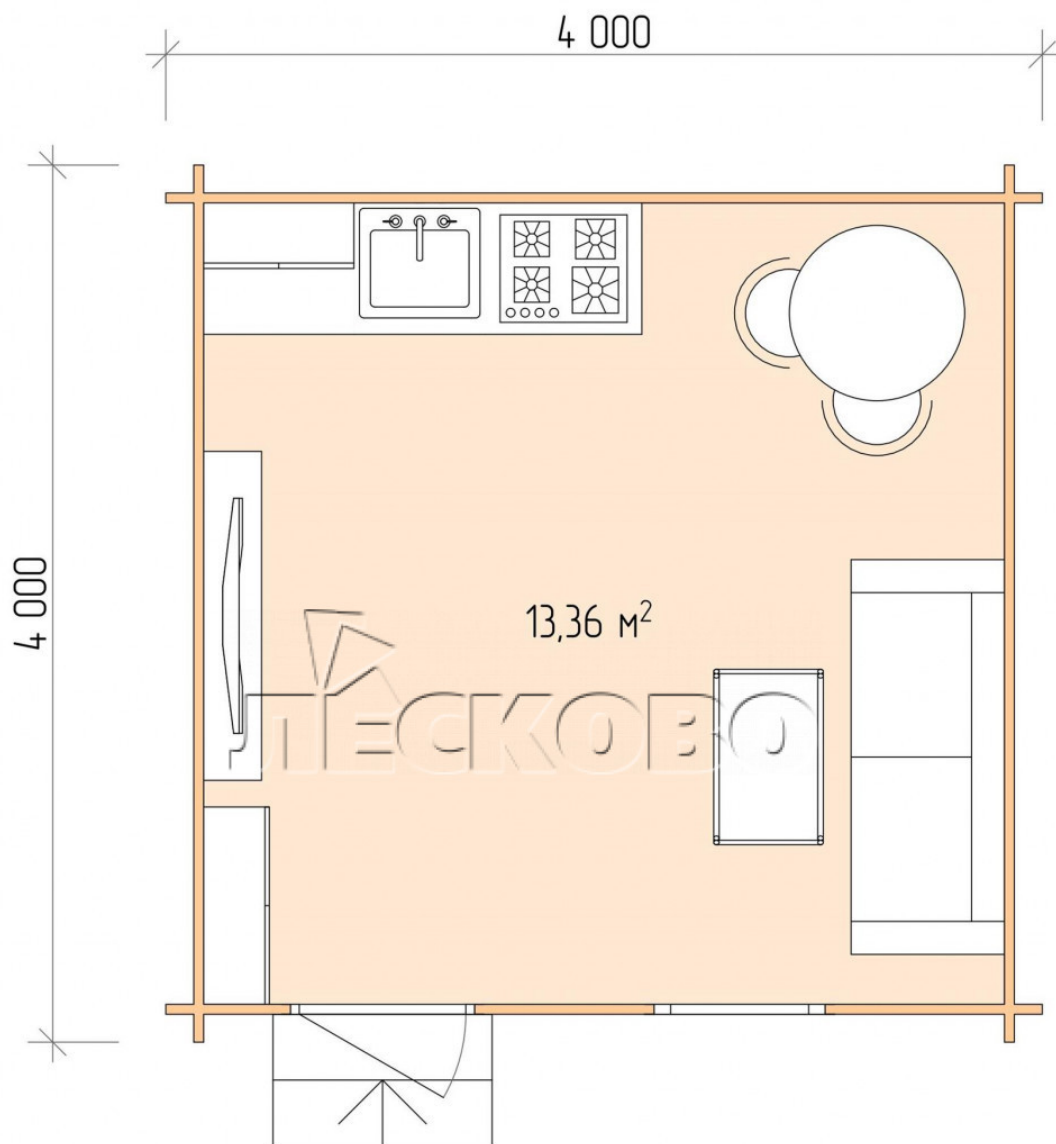

+7 (4942) 499-770

156014, г. Кострома, ул. Базовая, д. 8