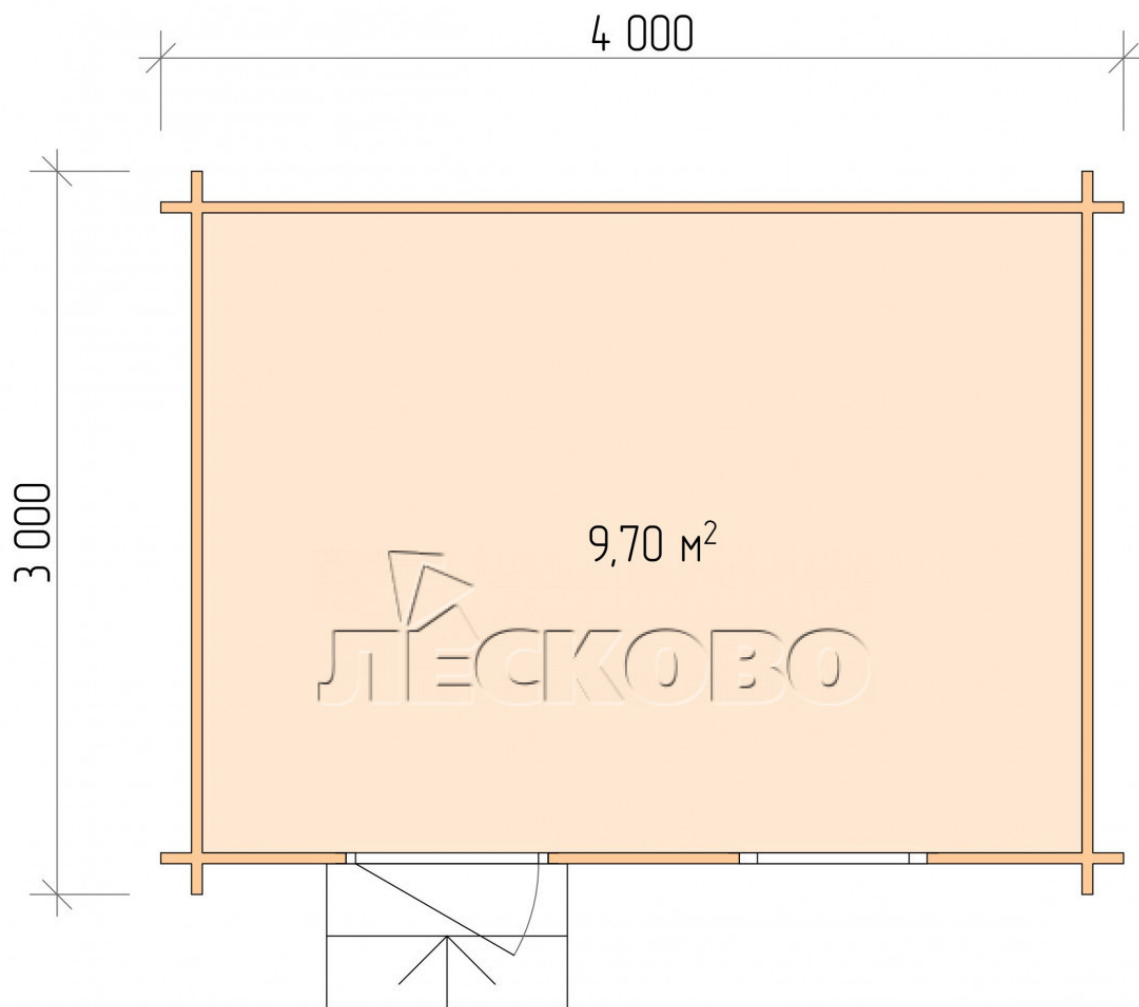

+7 (4942) 499-770

156014, г. Кострома, ул. Базовая, д. 8