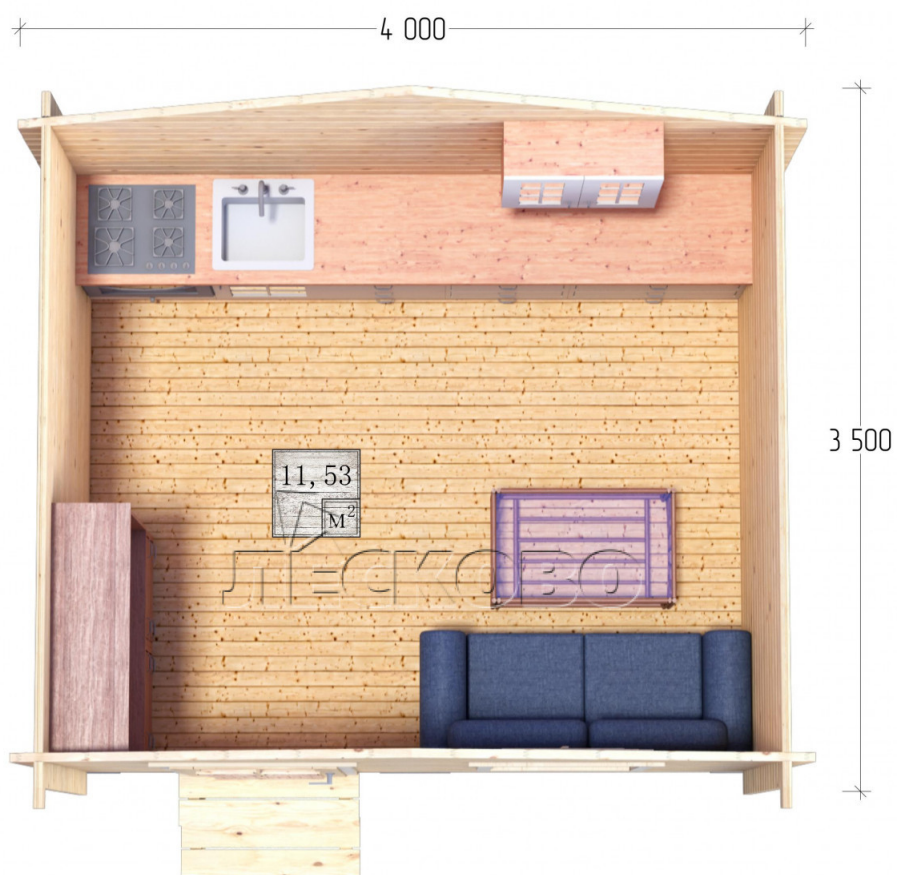

Project planning