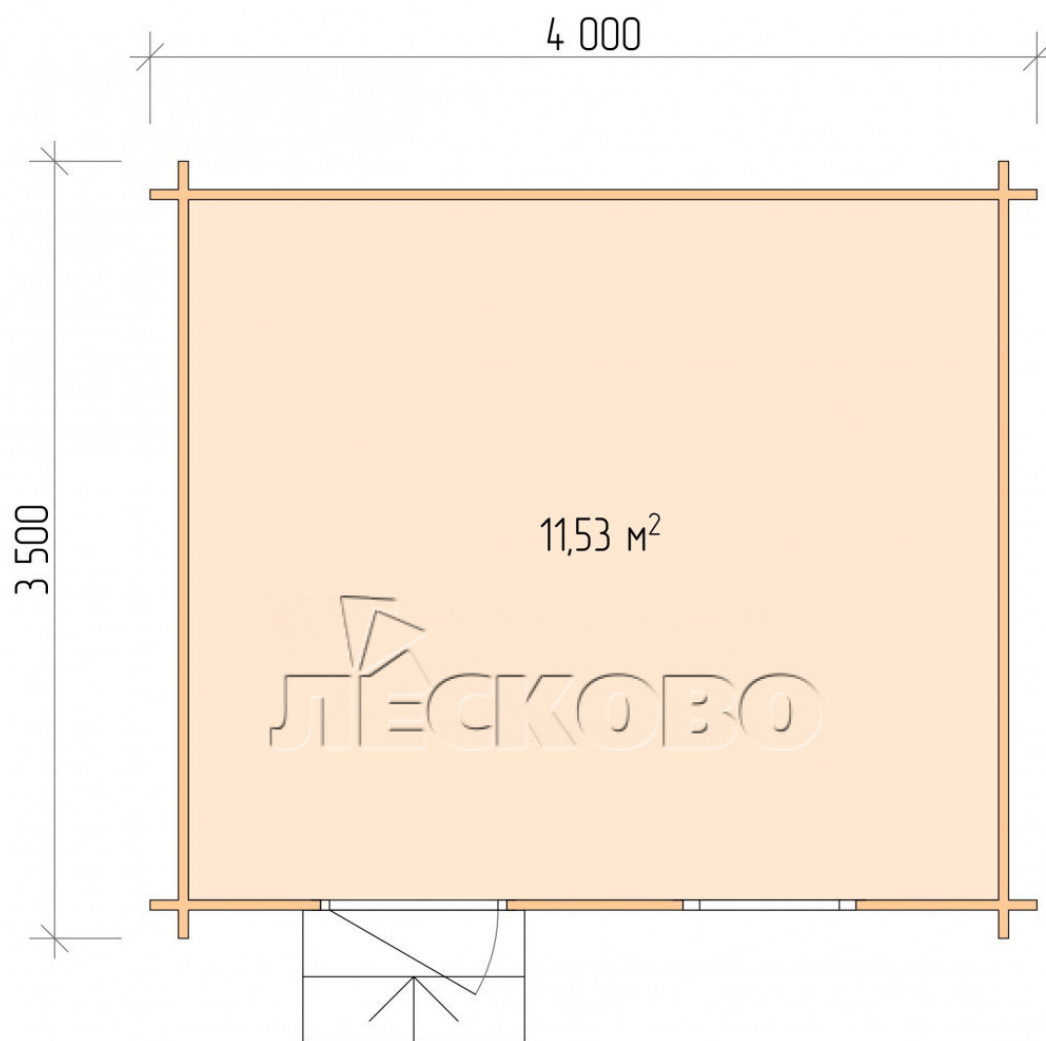

+7 (4942) 499-770

156014, г. Кострома, ул. Базовая, д. 8