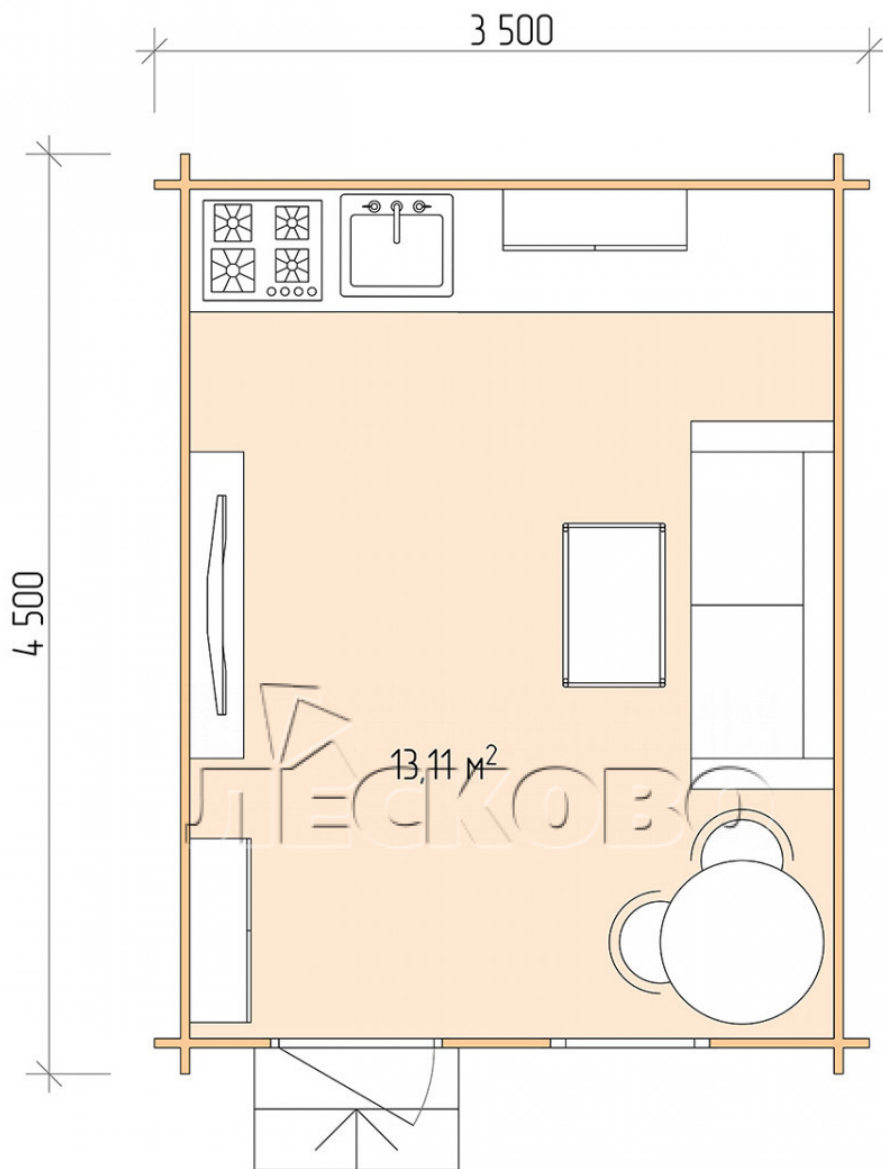

+7 (4942) 499-770

156014, г. Кострома, ул. Базовая, д. 8