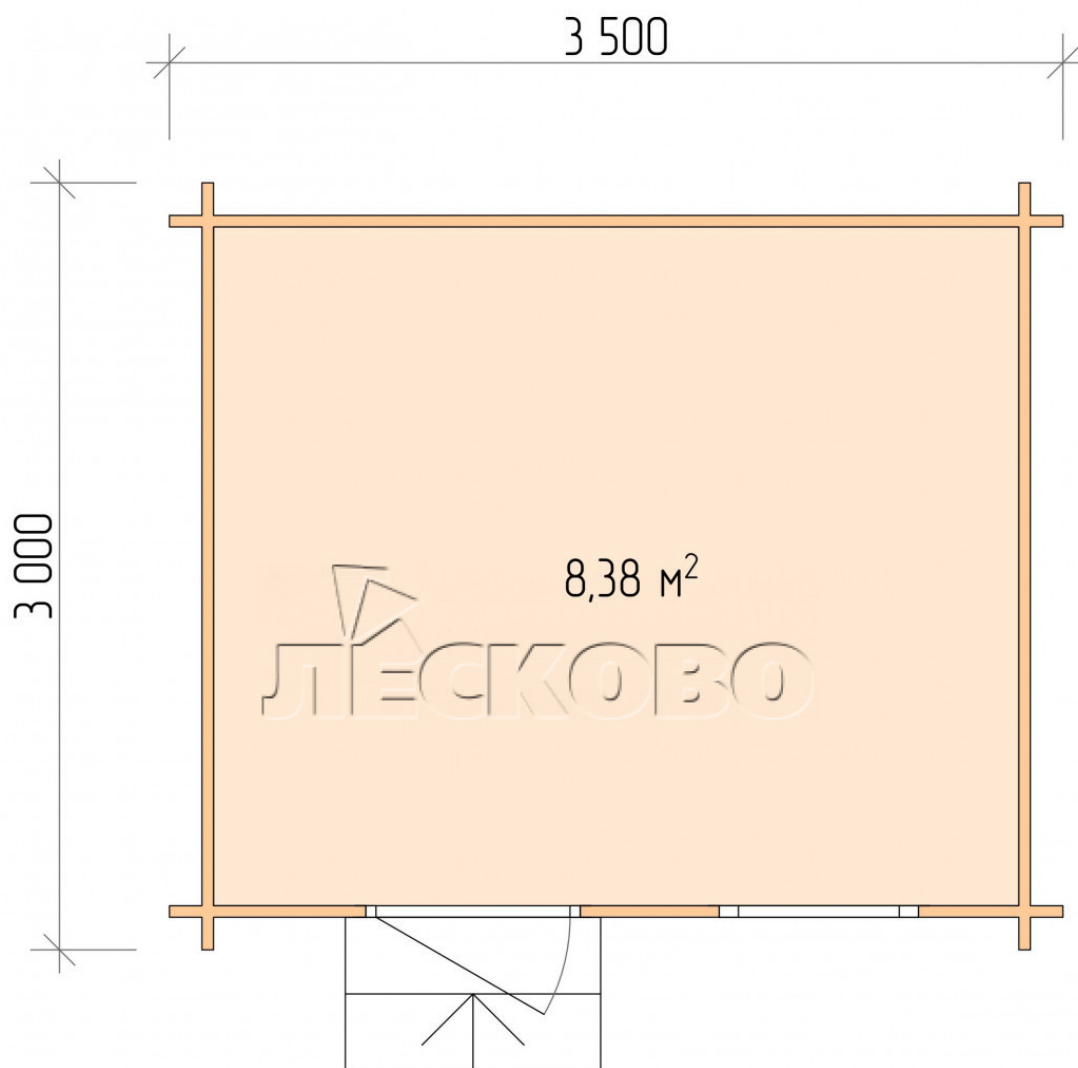

+7 (4942) 499-770

156014, г. Кострома, ул. Базовая, д. 8