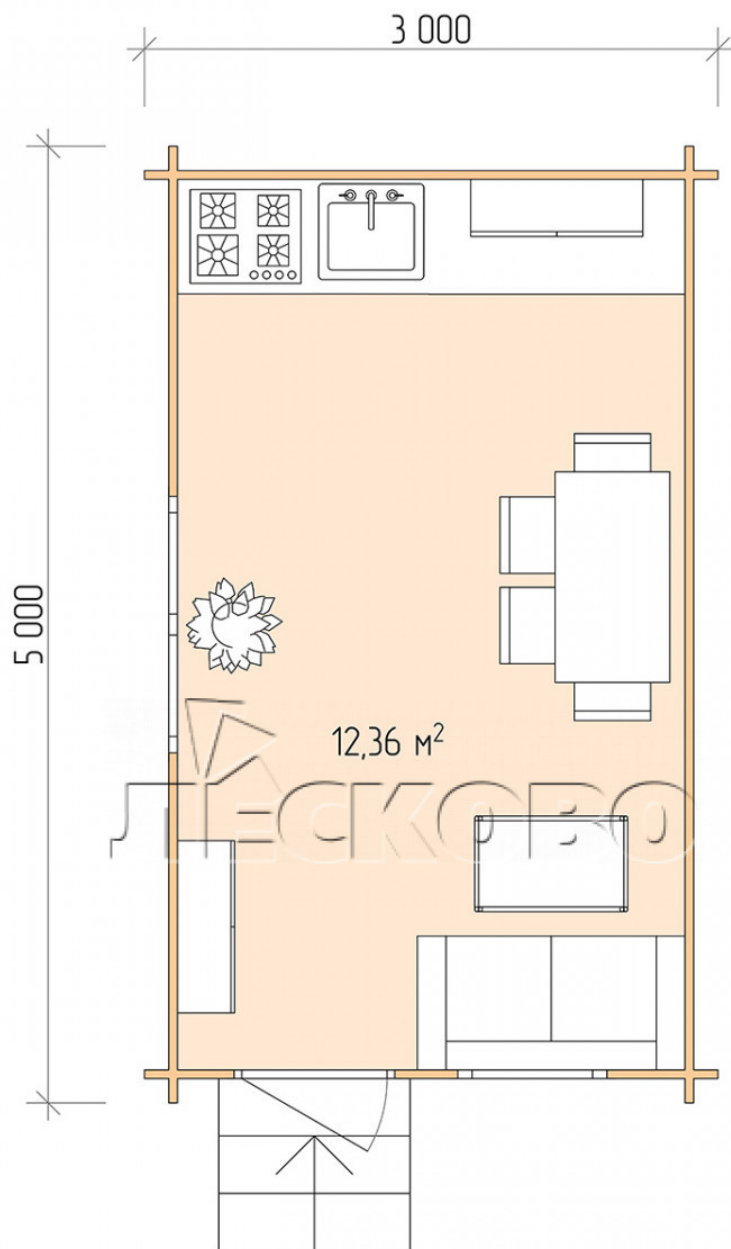

+7 (4942) 499-770

156014, г. Кострома, ул. Базовая, д. 8