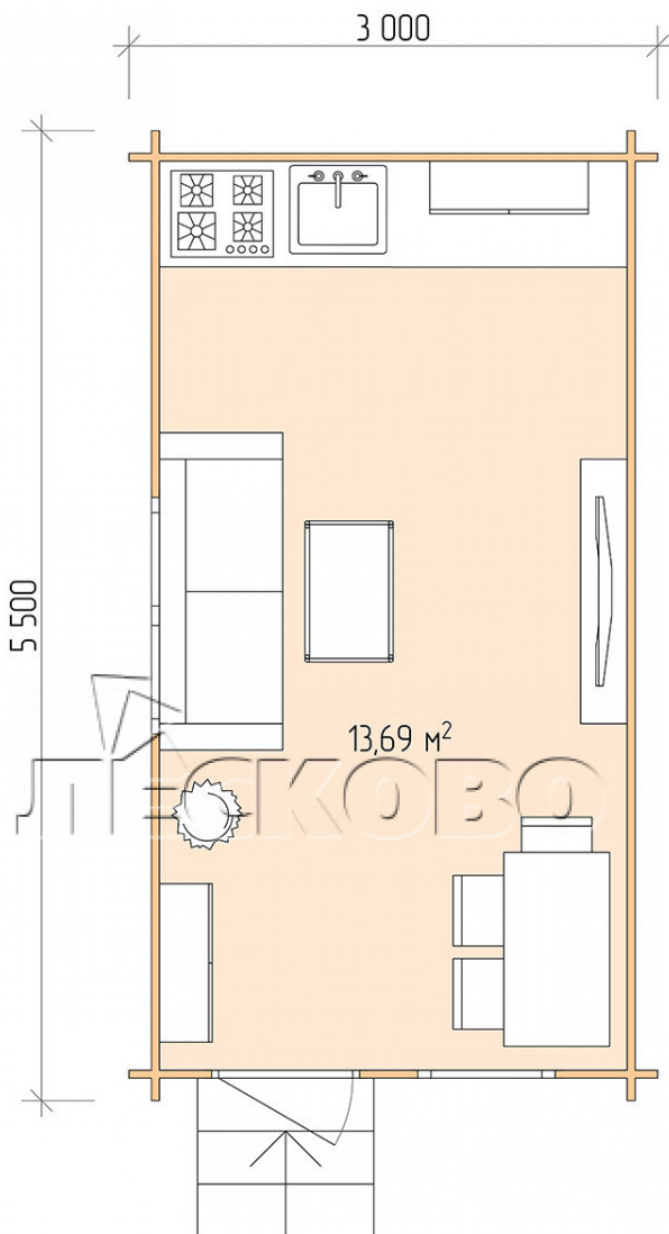

+7 (4942) 499-770

156014, г. Кострома, ул. Базовая, д. 8