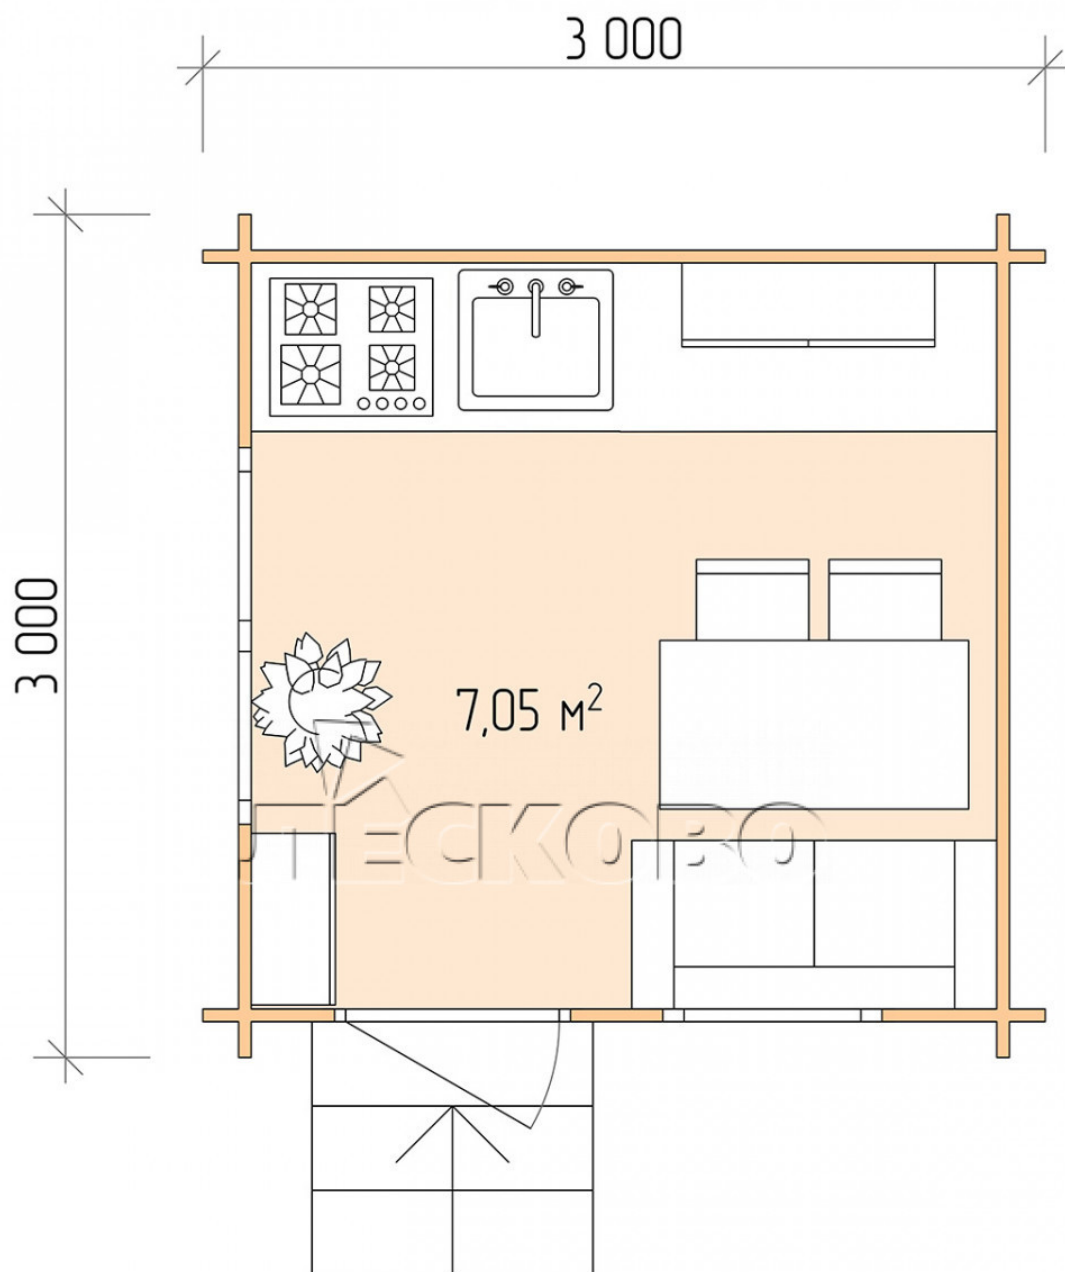

+7 (4942) 499-770

156014, г. Кострома, ул. Базовая, д. 8