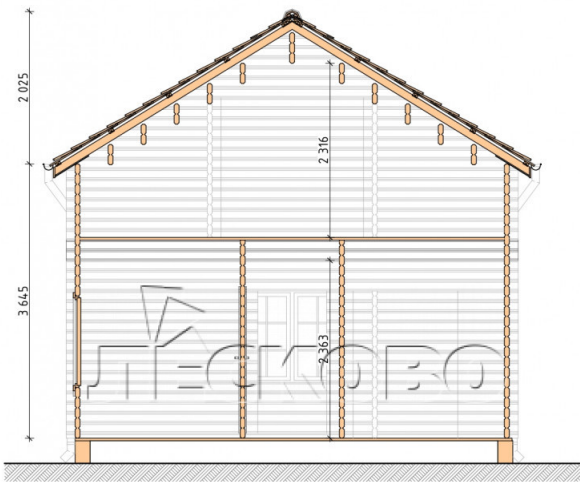

Log Cabin "DL-33"

Project Dimensions

6 × 6 / 47 m²

Цена

12,285 €

Timber

45 mm

65 mm
+ 2,949 €

Assembling a house kit

No assembly required

Assembly required
+ 3,071 €

Project planning

House Kit

- Wall kit: 44 × 145mm mini-chamber drying chamber with bowls for the project. The material of the tree is spruce, pine (GOST 8486). Humidity 12-14%. The height of the walls is 2.16 m;
- Logs, lower harness: board 45 × 145 mm chamber drying 12-16%;
- Floors: floorboard 35 mm, Chamber drying;
- Ceiling: imitation of a bar 20 × 135 mm, Chamber drying;
- Wooden windows, glass 4 mm, Single. Treatment with a colorless antiseptic. Hardware;

Window 1.34×1.17

м.5 шт.

0.87×0.78 м.2 шт.

- Wooden doors;

2 шт.

0.84×1.885 м.

glass.1 шт.

7. Platbands: dry planed board 20 × 100 mm;