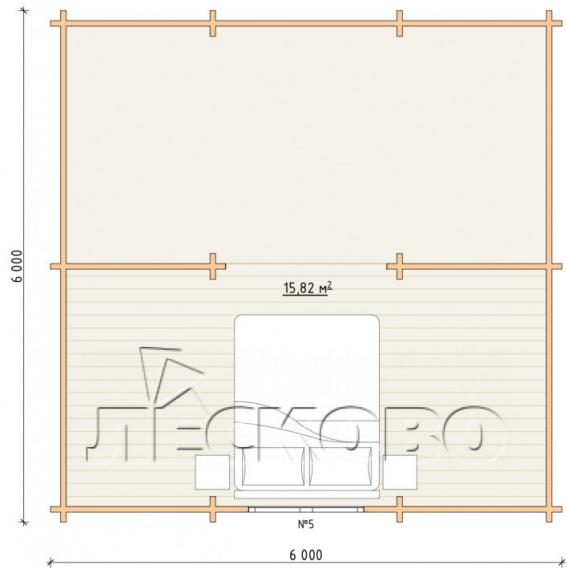

Log Cabin "DL-33"

Project Dimensions

6 × 6 / 47 m²

Цена

11,898 €

Timber

45 mm

65 mm
+ 2,856 €

Assembling a house kit

No assembly required

Assembly required
+ 2,974 €

Project planning

House Kit

- Wall kit: 44 × 145mm mini-chamber drying chamber with bowls for the project. The material of the tree is spruce, pine (GOST 8486). Humidity 12-14%. The height of the walls is 2.16 m;
- Logs, lower harness: board 45 × 145 mm chamber drying 12-16%;
- Floors: floorboard 35 mm, Chamber drying;
- Ceiling: imitation of a bar 20 × 135 mm, Chamber drying;
- Wooden windows, glass 4 mm, Single. Treatment with a colorless antiseptic. Hardware;

Window 1.34×1.17

м.5 шт.

0.87×0.78 м.2 шт.

- Wooden doors;

2 шт.

0.84×1.885 м.

glass.1 шт.

7. Platbands: dry planed board 20 × 100 mm;