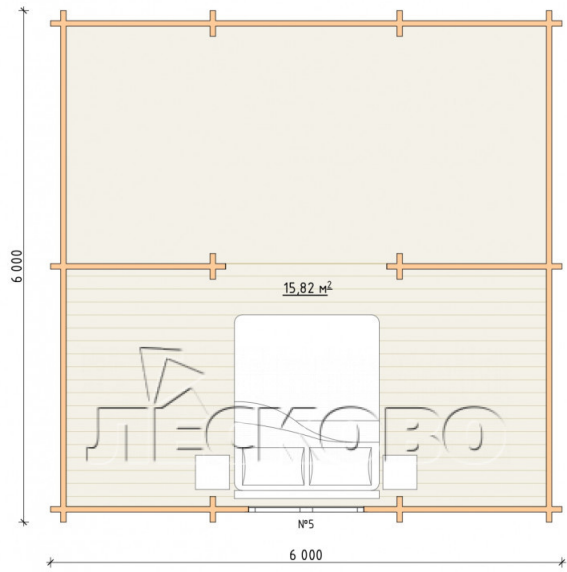

Log Cabin "DL-33"

Project Dimensions

6 × 6 / 47 m²

Цена

12,630 €

Timber

45 mm

65 mm
+ 3,032 €

Assembling a house kit

No assembly required

Assembly required
+ 3,157 €

Project planning

House Kit

- Wall kit: 44 × 145mm mini-chamber drying chamber with bowls for the project. The material of the tree is spruce, pine (GOST 8486). Humidity 12-14%. The height of the walls is 2.16 m;
- Logs, lower harness: board 45 × 145 mm chamber drying 12-16%;
- Floors: floorboard 35 mm, Chamber drying;
- Ceiling: imitation of a bar 20 × 135 mm, Chamber drying;
- Wooden windows, glass 4 mm, Single. Treatment with a colorless antiseptic. Hardware;

Window 1.34×1.17

м.5 шт.

0.87×0.78 м.2 шт.

- Wooden doors;

2 шт.

0.84×1.885 м.

glass.1 шт.

7. Platbands: dry planed board 20 × 100 mm;