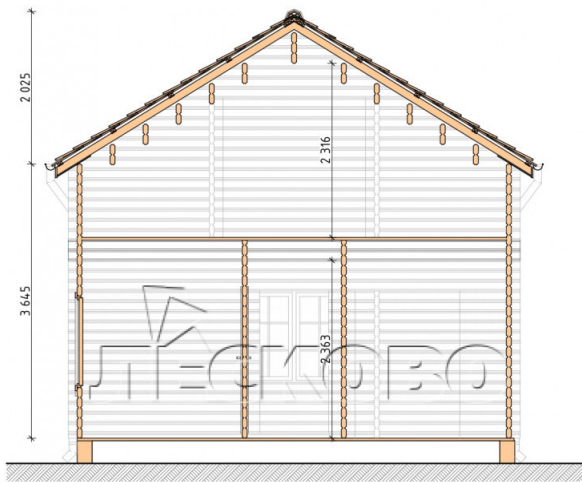

Log Cabin "DL-33"

Project Dimensions

6 × 6 / 47 m²

Цена

11,898 €

Timber

45 mm

65 mm
+ 2,856 €

Assembling a house kit

No assembly required

Assembly required
+ 2,974 €

Project planning

House Kit

- Wall kit: 44 × 145mm mini-chamber drying chamber with bowls for the project. The material of the tree is spruce, pine (GOST 8486). Humidity 12-14%. The height of the walls is 2.16 m;
- Logs, lower harness: board 45 × 145 mm chamber drying 12-16%;
- Floors: floorboard 35 mm, Chamber drying;
- Ceiling: imitation of a bar 20 × 135 mm, Chamber drying;
- Wooden windows, glass 4 mm, Single. Treatment with a colorless antiseptic. Hardware;

Window 1.34×1.17

м.5 шт.

0.87×0.78 м.2 шт.

- Wooden doors;

2 шт.

0.84×1.885 м.

glass.1 шт.

7. Platbands: dry planed board 20 × 100 mm;