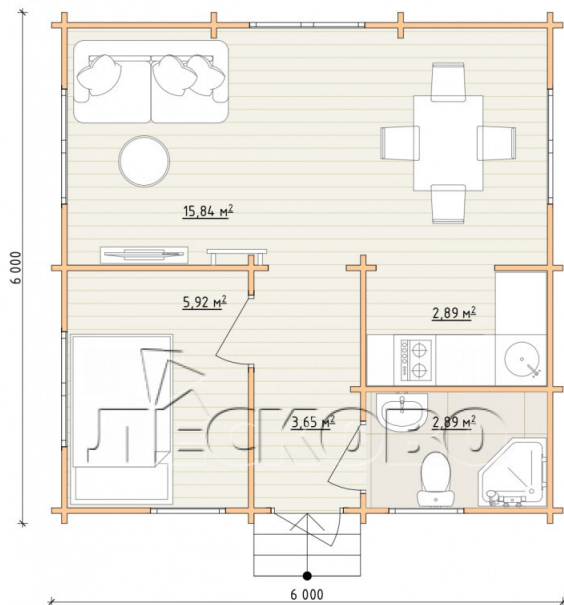

Log Cabin "DL-33"

Project Dimensions

6 × 6 / 47 m²

Цена

12,285 €

Timber

45 mm

65 mm
+ 2,949 €

Assembling a house kit

No assembly required

Assembly required
+ 3,071 €

Project planning

House Kit

- Wall kit: 44 × 145mm mini-chamber drying chamber with bowls for the project. The material of the tree is spruce, pine (GOST 8486). Humidity 12-14%. The height of the walls is 2.16 m;
- Logs, lower harness: board 45 × 145 mm chamber drying 12-16%;
- Floors: floorboard 35 mm, Chamber drying;
- Ceiling: imitation of a bar 20 × 135 mm, Chamber drying;
- Wooden windows, glass 4 mm, Single. Treatment with a colorless antiseptic. Hardware;

Window 1.34×1.17

м.5 шт.

0.87×0.78 м.2 шт.

- Wooden doors;

2 шт.

0.84×1.885 м.

glass.1 шт.

7. Platbands: dry planed board 20 × 100 mm;