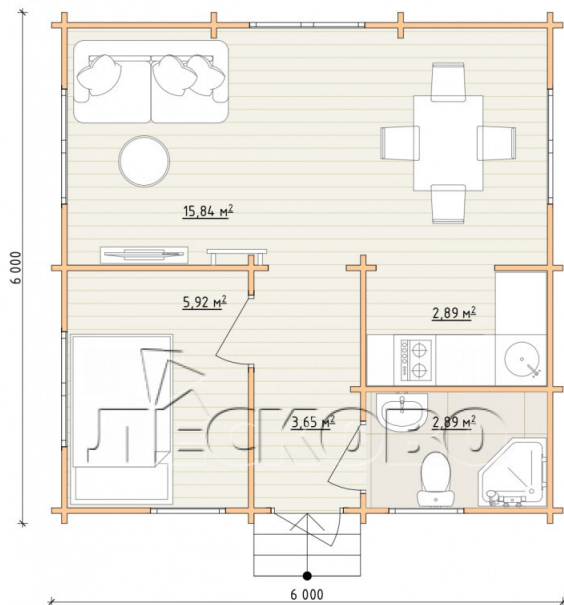

Log Cabin "DL-33"

Project Dimensions

6 × 6 / 47 m²

Цена

12,630 €

Timber

45 mm

65 mm
+ 3,032 €

Assembling a house kit

No assembly required

Assembly required
+ 3,157 €

Project planning

House Kit

- Wall kit: 44 × 145mm mini-chamber drying chamber with bowls for the project. The material of the tree is spruce, pine (GOST 8486). Humidity 12-14%. The height of the walls is 2.16 m;
- Logs, lower harness: board 45 × 145 mm chamber drying 12-16%;
- Floors: floorboard 35 mm, Chamber drying;
- Ceiling: imitation of a bar 20 × 135 mm, Chamber drying;
- Wooden windows, glass 4 mm, Single. Treatment with a colorless antiseptic. Hardware;

Window 1.34×1.17

м.5 шт.

0.87×0.78 м.2 шт.

- Wooden doors;

2 шт.

0.84×1.885 м.

glass.1 шт.

7. Platbands: dry planed board 20 × 100 mm;