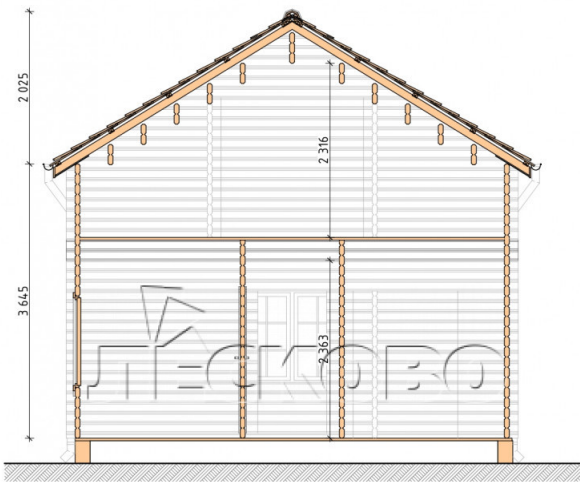

Log Cabin "DL-33"

Project Dimensions

6 × 6 / 47 m²

Цена

12,630 €

Timber

45 mm

65 mm
+ 3,032 €

Assembling a house kit

No assembly required

Assembly required
+ 3,157 €

Project planning

House Kit

- Wall kit: 44 × 145mm mini-chamber drying chamber with bowls for the project. The material of the tree is spruce, pine (GOST 8486). Humidity 12-14%. The height of the walls is 2.16 m;
- Logs, lower harness: board 45 × 145 mm chamber drying 12-16%;
- Floors: floorboard 35 mm, Chamber drying;
- Ceiling: imitation of a bar 20 × 135 mm, Chamber drying;
- Wooden windows, glass 4 mm, Single. Treatment with a colorless antiseptic. Hardware;

Window 1.34×1.17

м.5 шт.

0.87×0.78 м.2 шт.

- Wooden doors;

2 шт.

0.84×1.885 м.

glass.1 шт.

7. Platbands: dry planed board 20 × 100 mm;