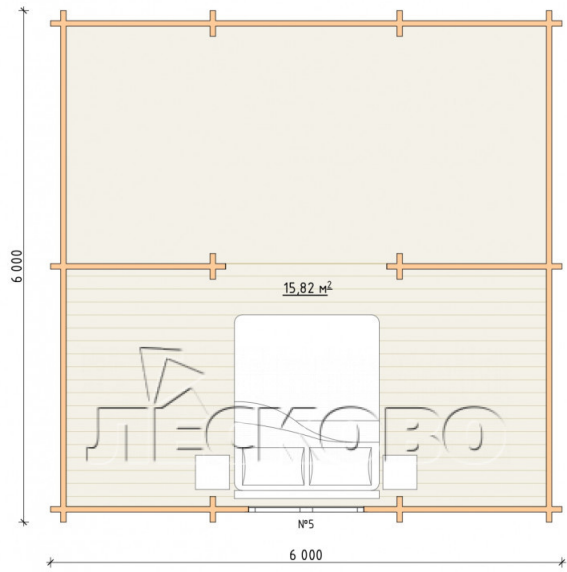

Log Cabin "DL-33"

Project Dimensions

6 × 6 / 47 m²

Цена

12,285 €

Timber

45 mm

65 mm
+ 2,949 €

Assembling a house kit

No assembly required

Assembly required
+ 3,071 €

Project planning

House Kit

- Wall kit: 44 × 145mm mini-chamber drying chamber with bowls for the project. The material of the tree is spruce, pine (GOST 8486). Humidity 12-14%. The height of the walls is 2.16 m;
- Logs, lower harness: board 45 × 145 mm chamber drying 12-16%;
- Floors: floorboard 35 mm, Chamber drying;
- Ceiling: imitation of a bar 20 × 135 mm, Chamber drying;
- Wooden windows, glass 4 mm, Single. Treatment with a colorless antiseptic. Hardware;

Window 1.34×1.17

м.5 шт.

0.87×0.78 м.2 шт.

- Wooden doors;

2 шт.

0.84×1.885 м.

glass.1 шт.

7. Platbands: dry planed board 20 × 100 mm;