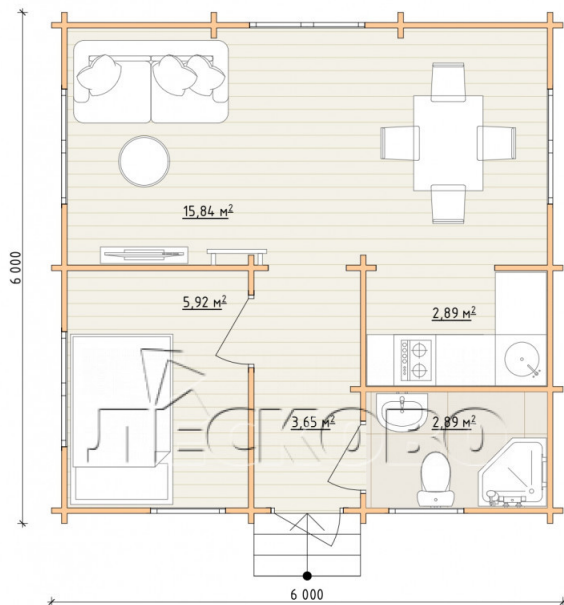

Log Cabin "DL-33"

Project Dimensions

6 × 6 / 47 m²

Цена

11,898 €

Timber

45 mm

65 mm
+ 2,856 €

Assembling a house kit

No assembly required

Assembly required
+ 2,974 €

Project planning

House Kit

- Wall kit: 44 × 145mm mini-chamber drying chamber with bowls for the project. The material of the tree is spruce, pine (GOST 8486). Humidity 12-14%. The height of the walls is 2.16 m;
- Logs, lower harness: board 45 × 145 mm chamber drying 12-16%;
- Floors: floorboard 35 mm, Chamber drying;
- Ceiling: imitation of a bar 20 × 135 mm, Chamber drying;
- Wooden windows, glass 4 mm, Single. Treatment with a colorless antiseptic. Hardware;

Window 1.34×1.17

м.5 шт.

0.87×0.78 м.2 шт.

- Wooden doors;

2 шт.

0.84×1.885 м.

glass.1 шт.

7. Platbands: dry planed board 20 × 100 mm;