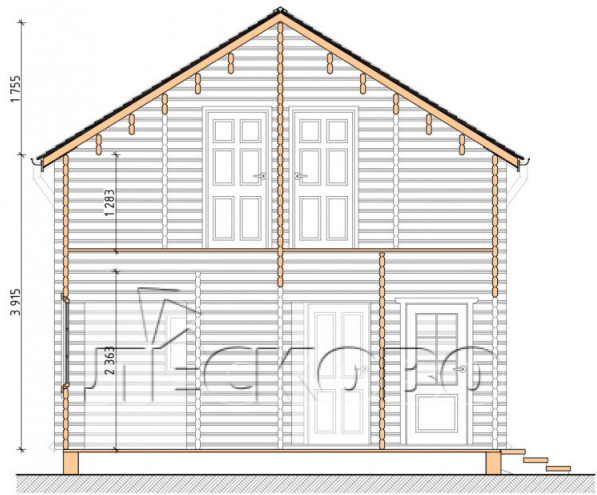

Log Cabin "DL-32"

Project Dimensions

6 × 6 / 55.8 m²

Цена

14,431 €

Timber

45 mm

65 mm
+ 3,262 €

Assembling a house kit

No assembly required

Assembly required
+ 3,608 €

Project planning

House Kit

- Wall kit: 44 × 145mm mini-chamber drying chamber with bowls for the project. The material of the tree is spruce, pine (GOST 8486). Humidity 12-14%. The height of the walls is 2.16 m;
- Logs, lower harness: board 45 × 145 mm chamber drying 12-16%;
- Floors: floorboard 35 mm, Chamber drying;
- Ceiling: imitation of a bar 20 × 135 mm, Chamber drying;
- Wooden windows, glass 4 mm, Single. Treatment with a colorless antiseptic. Hardware;

Window 0.87×1.17
м.1 шт.

Window 1.34×1.17
м.2 шт.

0.40×0.38 м.1 шт.

0.87×0.78 м.4 шт.

- Wooden doors;

3 шт.

0.84×1.885 м.
glass.1 шт.

7. Platbands: dry planed board 20 × 100 mm;