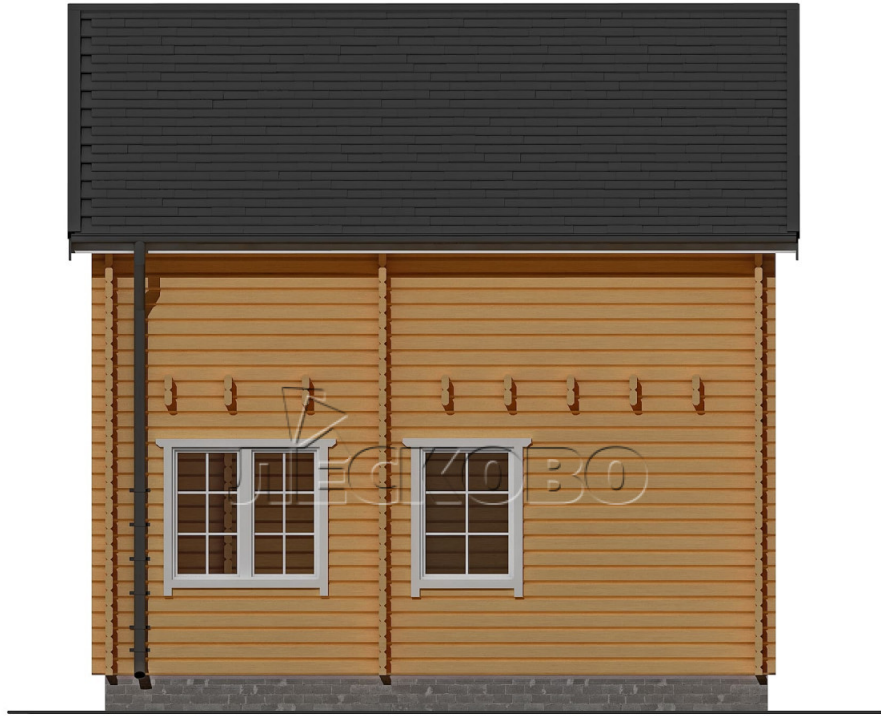

Log Cabin "DL-32"

Project Dimensions

6 × 6 / 55.8 m²

Цена

13,670 €

Timber

45 mm

65 mm
+ 3,090 €

Assembling a house kit

No assembly required

Assembly required
+ 3,418 €

Project planning

House Kit

- Wall kit: 44 × 145mm mini-chamber drying chamber with bowls for the project. The material of the tree is spruce, pine (GOST 8486). Humidity 12-14%. The height of the walls is 2.16 m;
- Logs, lower harness: board 45 × 145 mm chamber drying 12-16%;
- Floors: floorboard 35 mm, Chamber drying;
- Ceiling: imitation of a bar 20 × 135 mm, Chamber drying;
- Wooden windows, glass 4 mm, Single. Treatment with a colorless antiseptic. Hardware;