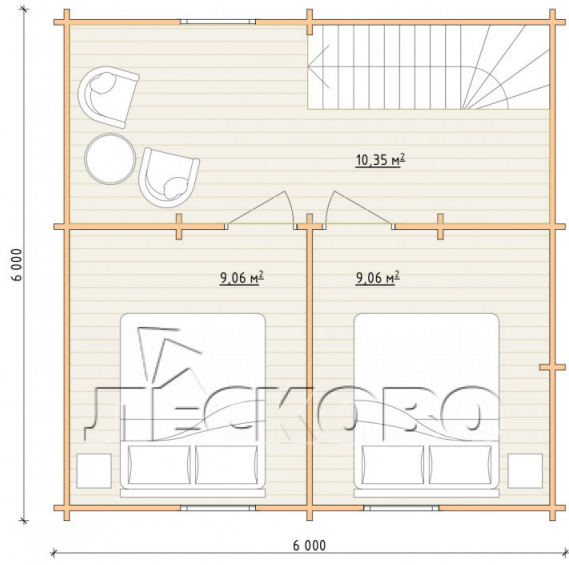

Log Cabin "DL-32"

Project Dimensions

6 × 6 / 55.8 m²

Цена

13,670 €

Timber

45 mm

65 mm
+ 3,090 €

Assembling a house kit

No assembly required

Assembly required
+ 3,418 €

Project planning

House Kit

- Wall kit: 44 × 145mm mini-chamber drying chamber with bowls for the project. The material of the tree is spruce, pine (GOST 8486). Humidity 12-14%. The height of the walls is 2.16 m;
- Logs, lower harness: board 45 × 145 mm chamber drying 12-16%;
- Floors: floorboard 35 mm, Chamber drying;
- Ceiling: imitation of a bar 20 × 135 mm, Chamber drying;
- Wooden windows, glass 4 mm, Single. Treatment with a colorless antiseptic. Hardware;

Window 0.87×1.17
м.1 шт.

Window 1.34×1.17
м.2 шт.

0.40×0.38 м.1 шт.

0.87×0.78 м.4 шт.

- Wooden doors;

3 шт.

0.84×1.885 м.
glass.1 шт.

7. Platbands: dry planed board 20 × 100 mm;