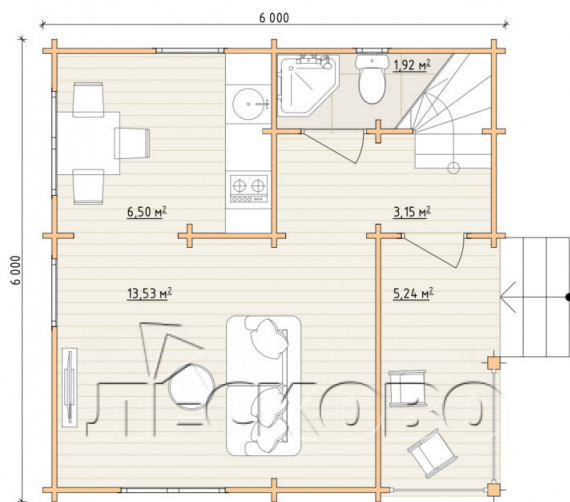

Log Cabin "DL-32"

Project Dimensions

6 × 6 / 55.8 m²

Цена

13,670 €

Timber

45 mm

65 mm
+ 3,090 €

Assembling a house kit

No assembly required

Assembly required
+ 3,418 €

Project planning

House Kit

- Wall kit: 44 × 145mm mini-chamber drying chamber with bowls for the project. The material of the tree is spruce, pine (GOST 8486). Humidity 12-14%. The height of the walls is 2.16 m;
- Logs, lower harness: board 45 × 145 mm chamber drying 12-16%;
- Floors: floorboard 35 mm, Chamber drying;
- Ceiling: imitation of a bar 20 × 135 mm, Chamber drying;
- Wooden windows, glass 4 mm, Single. Treatment with a colorless antiseptic. Hardware;

Window 0.87×1.17
м.1 шт.

Window 1.34×1.17
м.2 шт.

0.40×0.38 м.1 шт.

0.87×0.78 м.4 шт.

- Wooden doors;

3 шт.

0.84×1.885 м.
glass.1 шт.

7. Platbands: dry planed board 20 × 100 mm;