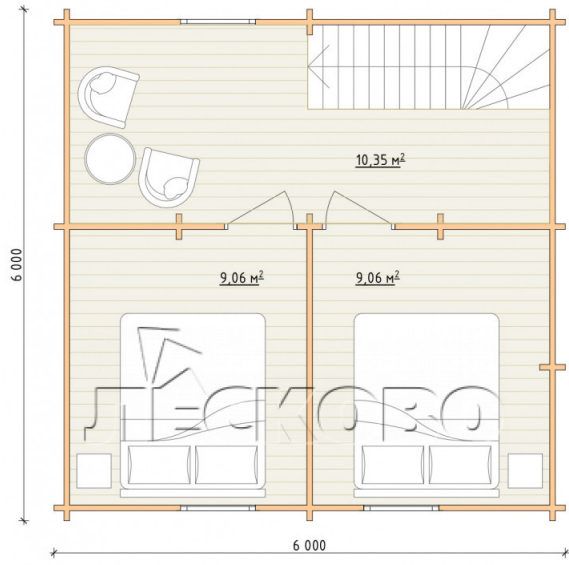

Log Cabin "DL-32"

Project Dimensions

6 × 6 / 55.8 m²

Цена

14,431 €

Timber

45 mm

65 mm
+ 3,262 €

Assembling a house kit

No assembly required

Assembly required
+ 3,608 €

Project planning

House Kit

- Wall kit: 44 × 145mm mini-chamber drying chamber with bowls for the project. The material of the tree is spruce, pine (GOST 8486). Humidity 12-14%. The height of the walls is 2.16 m;
- Logs, lower harness: board 45 × 145 mm chamber drying 12-16%;
- Floors: floorboard 35 mm, Chamber drying;
- Ceiling: imitation of a bar 20 × 135 mm, Chamber drying;
- Wooden windows, glass 4 mm, Single. Treatment with a colorless antiseptic. Hardware;

Window 0.87×1.17
м.1 шт.

Window 1.34×1.17
м.2 шт.

0.40×0.38 м.1 шт.

0.87×0.78 м.4 шт.

- Wooden doors;

3 шт.

0.84×1.885 м.
glass.1 шт.

7. Platbands: dry planed board 20 × 100 mm;