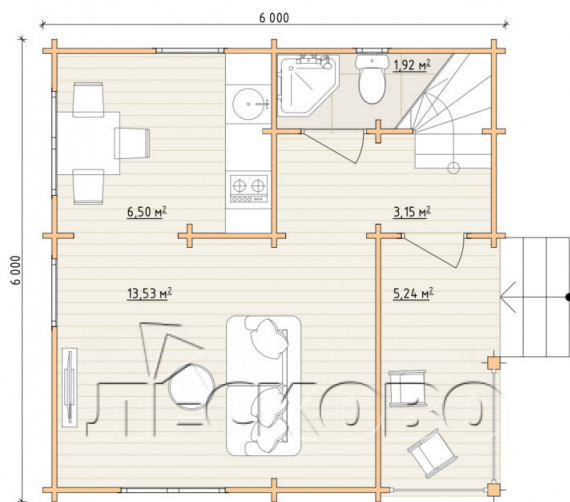

Log Cabin "DL-32"

Project Dimensions

6 × 6 / 55.8 m²

Цена

14,431 €

Timber

45 mm

65 mm
+ 3,262 €

Assembling a house kit

No assembly required

Assembly required
+ 3,608 €

Project planning

House Kit

- Wall kit: 44 × 145mm mini-chamber drying chamber with bowls for the project. The material of the tree is spruce, pine (GOST 8486). Humidity 12-14%. The height of the walls is 2.16 m;
- Logs, lower harness: board 45 × 145 mm chamber drying 12-16%;
- Floors: floorboard 35 mm, Chamber drying;
- Ceiling: imitation of a bar 20 × 135 mm, Chamber drying;
- Wooden windows, glass 4 mm, Single. Treatment with a colorless antiseptic. Hardware;

Window 0.87×1.17
м.1 шт.

Window 1.34×1.17
м.2 шт.

0.40×0.38 м.1 шт.

0.87×0.78 м.4 шт.

- Wooden doors;

3 шт.

0.84×1.885 м.
glass.1 шт.

7. Platbands: dry planed board 20 × 100 mm;