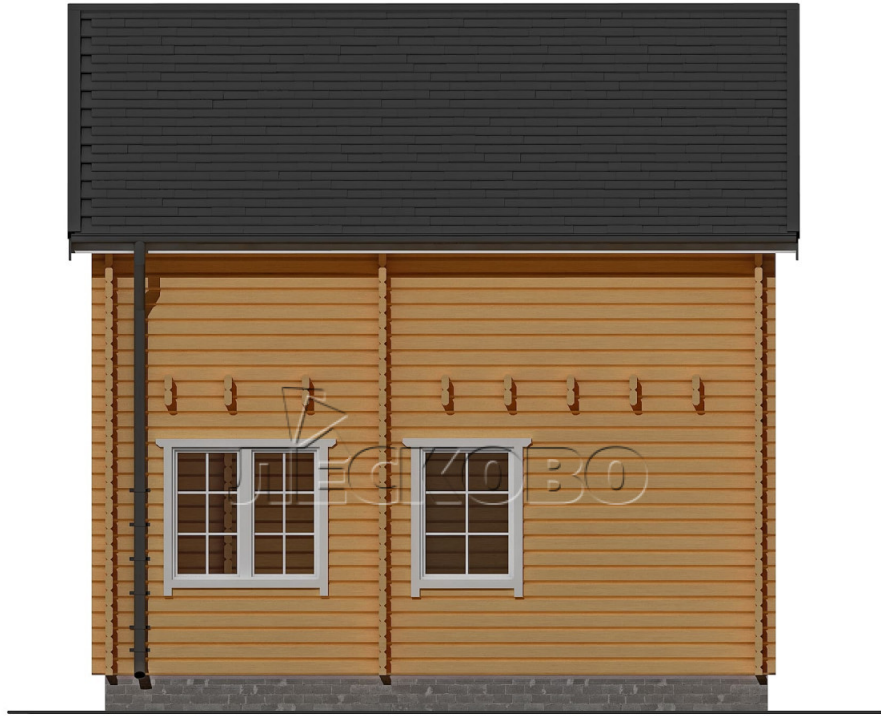

Log Cabin "DL-32"

Project Dimensions

6 × 6 / 55.8 m²

Цена

14,431 €

Timber

45 mm

65 mm
+ 3,262 €

Assembling a house kit

No assembly required

Assembly required
+ 3,608 €

Project planning

House Kit

- Wall kit: 44 × 145mm mini-chamber drying chamber with bowls for the project. The material of the tree is spruce, pine (GOST 8486). Humidity 12-14%. The height of the walls is 2.16 m;
- Logs, lower harness: board 45 × 145 mm chamber drying 12-16%;
- Floors: floorboard 35 mm, Chamber drying;
- Ceiling: imitation of a bar 20 × 135 mm, Chamber drying;
- Wooden windows, glass 4 mm, Single. Treatment with a colorless antiseptic. Hardware;