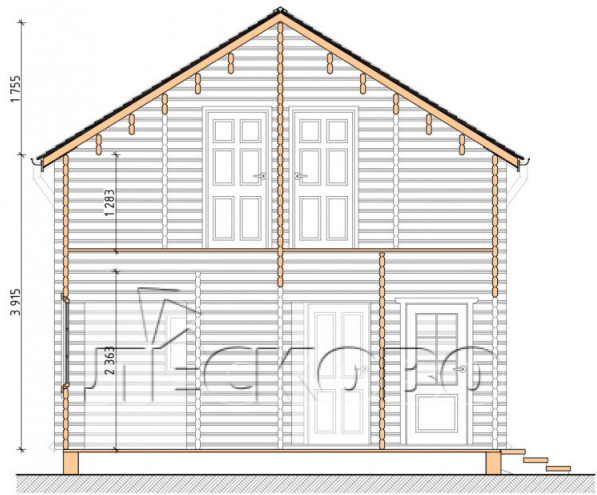

Log Cabin "DL-32"

Project Dimensions

6 × 6 / 55.8 m²

Цена

13,670 €

Timber

45 mm

65 mm
+ 3,090 €

Assembling a house kit

No assembly required

Assembly required
+ 3,418 €

Project planning

House Kit

- Wall kit: 44 × 145mm mini-chamber drying chamber with bowls for the project. The material of the tree is spruce, pine (GOST 8486). Humidity 12-14%. The height of the walls is 2.16 m;
- Logs, lower harness: board 45 × 145 mm chamber drying 12-16%;
- Floors: floorboard 35 mm, Chamber drying;
- Ceiling: imitation of a bar 20 × 135 mm, Chamber drying;
- Wooden windows, glass 4 mm, Single. Treatment with a colorless antiseptic. Hardware;

Window 0.87×1.17
м.1 шт.

Window 1.34×1.17
м.2 шт.

0.40×0.38 м.1 шт.

0.87×0.78 м.4 шт.

- Wooden doors;

3 шт.

0.84×1.885 м.
glass.1 шт.

7. Platbands: dry planed board 20 × 100 mm;