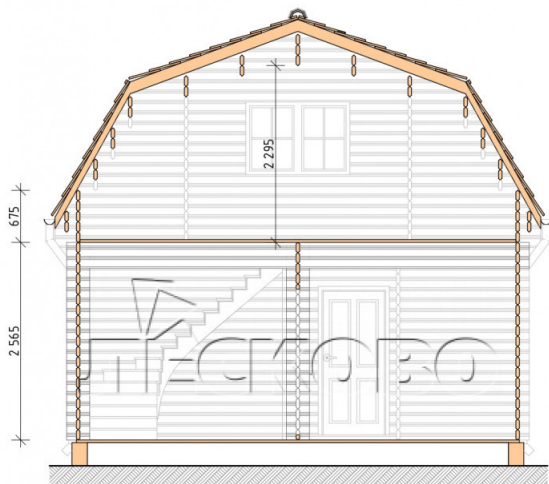

Log Cabin "DL-31"

Project Dimensions

5.7 × 7 / 55.8 m²

Цена

13,027 €

Timber

45 mm

65 mm
+ 2,971 €

Assembling a house kit

No assembly required

Assembly required
+ 3,257 €

Project planning

House Kit

- Wall kit: 44 × 145mm mini-chamber drying chamber with bowls for the project. The material of the tree is spruce, pine (GOST 8486). Humidity 12-14%. The height of the walls is 2.16 m;
- Logs, lower harness: board 45 × 145 mm chamber drying 12-16%;
- Floors: floorboard 35 mm, Chamber drying;
- Ceiling: imitation of a bar 20 × 135 mm, Chamber drying;
- Wooden windows, glass 4 mm, Single. Treatment with a colorless antiseptic. Hardware;

0.40×0.38 м.1 шт. 1.34×0.91 м.3 шт.

- Wooden doors;

1 шт. 0.84×1.885 м. 1.62×1.885 м.1 шт.
glass.1 шт.

7. Platbands: dry planed board 20 × 100 mm;

8. Roof: shingles.

9. Skirting board 35 mm.

+7 (4942) 499-770