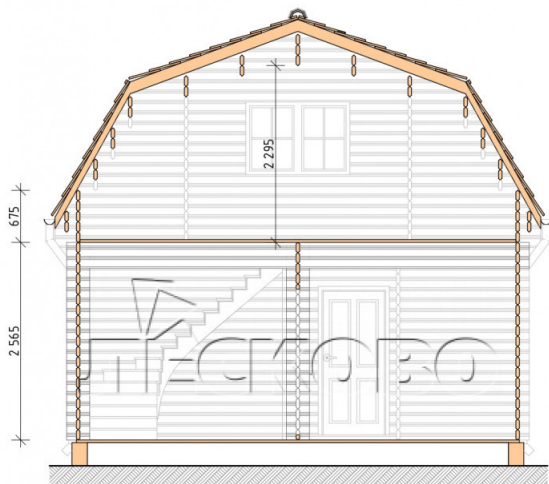

Log Cabin "DL-31"

Project Dimensions

5.7 × 7 / 55.8 m²

Цена

12,713 €

Timber

45 mm

65 mm
+ 2,900 €

Assembling a house kit

No assembly required

Assembly required
+ 3,178 €

Project planning

House Kit

- Wall kit: 44 × 145mm mini-chamber drying chamber with bowls for the project. The material of the tree is spruce, pine (GOST 8486). Humidity 12-14%. The height of the walls is 2.16 m;
- Logs, lower harness: board 45 × 145 mm chamber drying 12-16%;
- Floors: floorboard 35 mm, Chamber drying;
- Ceiling: imitation of a bar 20 × 135 mm, Chamber drying;
- Wooden windows, glass 4 mm, Single. Treatment with a colorless antiseptic. Hardware;

0.40×0.38 м.1 шт. 1.34×0.91 м.3 шт.

- Wooden doors;

1 шт.

0.84×1.885 м.
glass.1 шт.

1.62×1.885 м.1 шт.

7. Platbands: dry planed board 20 × 100 mm;

8. Roof: shingles.

9. Skirting board 35 mm.