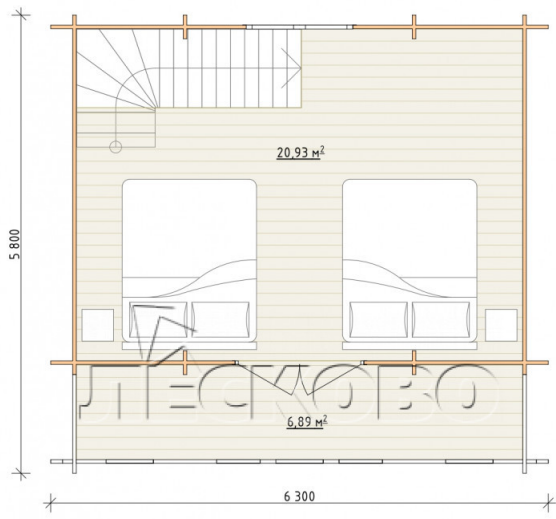

Log Cabin "DL-31"

Project Dimensions

5.7 × 7 / 55.8 m²

Цена

12,713 €

Timber

45 mm

65 mm
+ 2,900 €

Assembling a house kit

No assembly required

Assembly required
+ 3,178 €

Project planning

House Kit

- Wall kit: 44 × 145mm mini-chamber drying chamber with bowls for the project. The material of the tree is spruce, pine (GOST 8486). Humidity 12-14%. The height of the walls is 2.16 m;
- Logs, lower harness: board 45 × 145 mm chamber drying 12-16%;
- Floors: floorboard 35 mm, Chamber drying;
- Ceiling: imitation of a bar 20 × 135 mm, Chamber drying;
- Wooden windows, glass 4 mm, Single. Treatment with a colorless antiseptic. Hardware;

0.40×0.38 м.1 шт. 1.34×0.91 м.3 шт.

- Wooden doors;

1 шт.

0.84×1.885 м.
glass.1 шт.

1.62×1.885 м.1 шт.

7. Platbands: dry planed board 20 × 100 mm;

8. Roof: shingles.

9. Skirting board 35 mm.