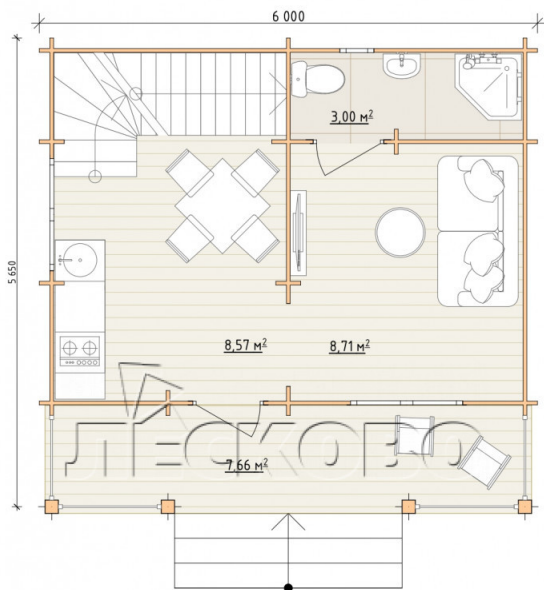

Log Cabin "DL-31"

Project Dimensions

5.7 × 7 / 55.8 m²

Цена

13,027 €

Timber

45 mm

65 mm
+ 2,971 €

Assembling a house kit

No assembly required

Assembly required
+ 3,257 €

Project planning

House Kit

- Wall kit: 44 × 145mm mini-chamber drying chamber with bowls for the project. The material of the tree is spruce, pine (GOST 8486). Humidity 12-14%. The height of the walls is 2.16 m;
- Logs, lower harness: board 45 × 145 mm chamber drying 12-16%;
- Floors: floorboard 35 mm, Chamber drying;
- Ceiling: imitation of a bar 20 × 135 mm, Chamber drying;
- Wooden windows, glass 4 mm, Single. Treatment with a colorless antiseptic. Hardware;

0.40×0.38 м.1 шт. 1.34×0.91 м.3 шт.

- Wooden doors;

1 шт. 0.84×1.885 м. 1.62×1.885 м.1 шт.
glass.1 шт.

7. Platbands: dry planed board 20 × 100 mm;

8. Roof: shingles.

9. Skirting board 35 mm.

+7 (4942) 499-770