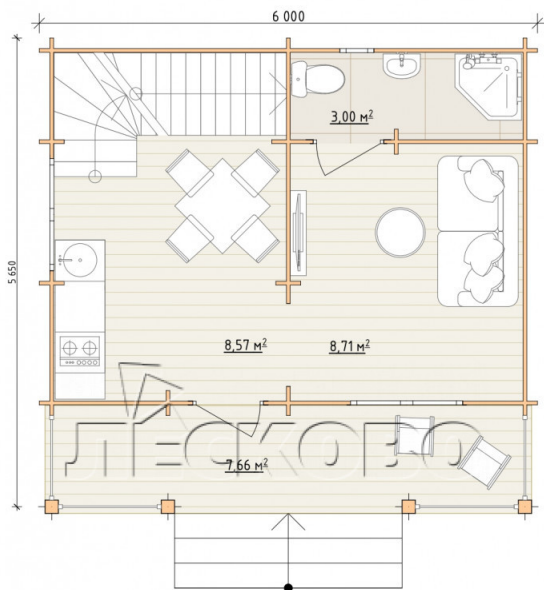

Log Cabin "DL-31"

Project Dimensions

5.7 × 7 / 55.8 m²

Цена

12,713 €

Timber

45 mm

65 mm
+ 2,900 €

Assembling a house kit

No assembly required

Assembly required
+ 3,178 €

Project planning

House Kit

- Wall kit: 44 × 145mm mini-chamber drying chamber with bowls for the project. The material of the tree is spruce, pine (GOST 8486). Humidity 12-14%. The height of the walls is 2.16 m;
- Logs, lower harness: board 45 × 145 mm chamber drying 12-16%;
- Floors: floorboard 35 mm, Chamber drying;
- Ceiling: imitation of a bar 20 × 135 mm, Chamber drying;
- Wooden windows, glass 4 mm, Single. Treatment with a colorless antiseptic. Hardware;

0.40×0.38 м.1 шт. 1.34×0.91 м.3 шт.

- Wooden doors;

1 шт.

0.84×1.885 м.
glass.1 шт.

1.62×1.885 м.1 шт.

7. Platbands: dry planed board 20 × 100 mm;

8. Roof: shingles.

9. Skirting board 35 mm.