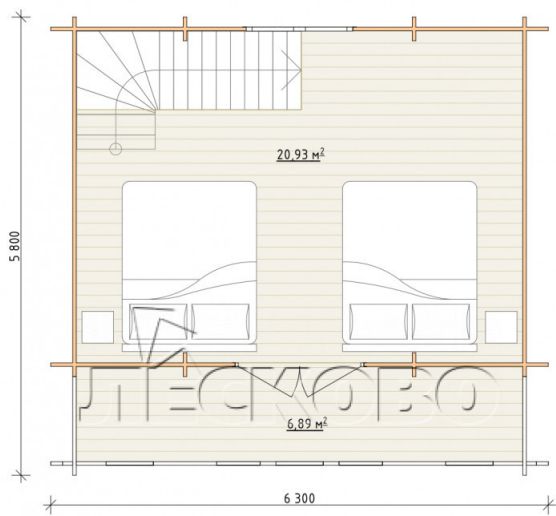

Log Cabin "DL-31"

Project Dimensions

5.7 × 7 / 55.8 m²

Цена

13,027 €

Timber

45 mm

65 mm
+ 2,971 €

Assembling a house kit

No assembly required

Assembly required
+ 3,257 €

Project planning

House Kit

- Wall kit: 44 × 145mm mini-chamber drying chamber with bowls for the project. The material of the tree is spruce, pine (GOST 8486). Humidity 12-14%. The height of the walls is 2.16 m;
- Logs, lower harness: board 45 × 145 mm chamber drying 12-16%;
- Floors: floorboard 35 mm, Chamber drying;
- Ceiling: imitation of a bar 20 × 135 mm, Chamber drying;
- Wooden windows, glass 4 mm, Single. Treatment with a colorless antiseptic. Hardware;

0.40×0.38 м.1 шт. 1.34×0.91 м.3 шт.

- Wooden doors;

1 шт. 0.84×1.885 м. 1.62×1.885 м.1 шт.
glass.1 шт.

7. Platbands: dry planed board 20 × 100 mm;

8. Roof: shingles.

9. Skirting board 35 mm.

+7 (4942) 499-770