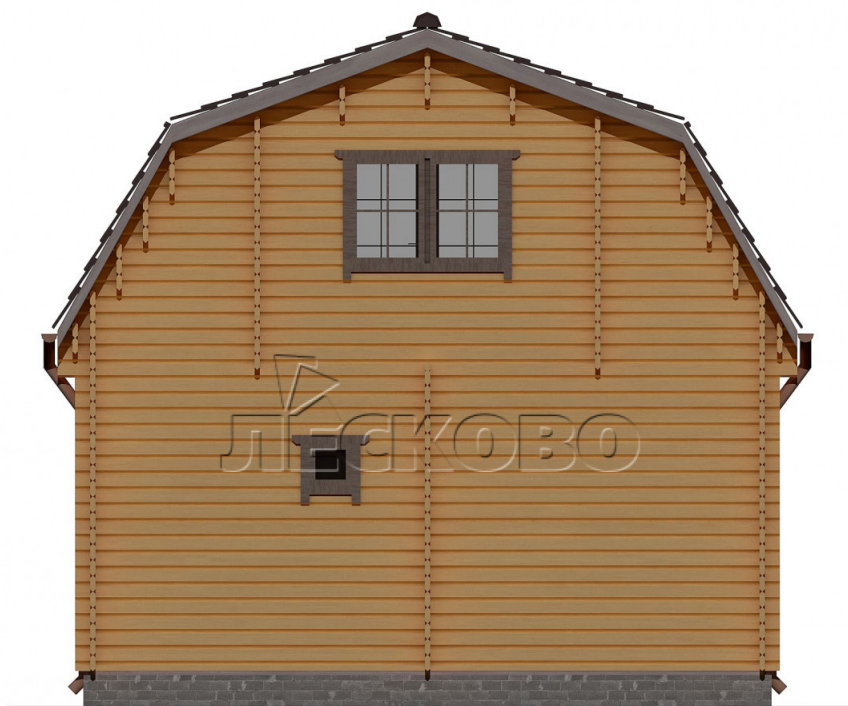

Log Cabin "DL-31"

Project Dimensions

5.7 × 7 / 55.8 m²

Цена

12,713 €

Timber

45 mm

65 mm
+ 2,900 €

Assembling a house kit

No assembly required

Assembly required
+ 3,178 €

Project planning

House Kit

- Wall kit: 44 × 145mm mini-chamber drying chamber with bowls for the project. The material of the tree is spruce, pine (GOST 8486). Humidity 12-14%. The height of the walls is 2.16 m;
- Logs, lower harness: board 45 × 145 mm chamber drying 12-16%;
- Floors: floorboard 35 mm, Chamber drying;
- Ceiling: imitation of a bar 20 × 135 mm, Chamber drying;
- Wooden windows, glass 4 mm, Single. Treatment with a colorless antiseptic. Hardware;

0.40×0.38 м.1 шт. 1.34×0.91 м.3 шт.

- Wooden doors;

1 шт.

0.84×1.885 м.
glass.1 шт.

1.62×1.885 м.1 шт.

7. Platbands: dry planed board 20 × 100 mm;

8. Roof: shingles.

9. Skirting board 35 mm.