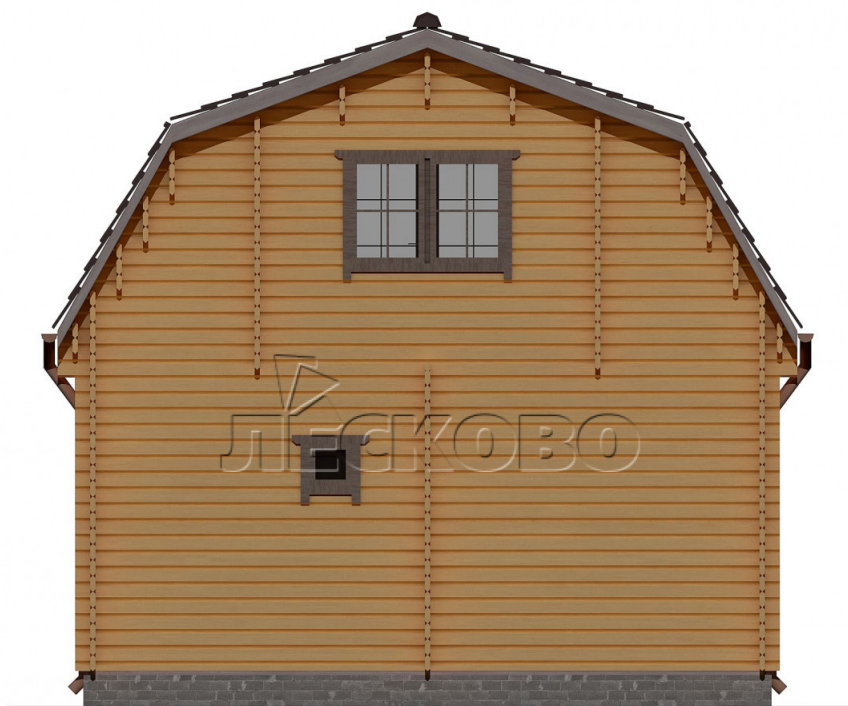

Log Cabin "DL-31"

Project Dimensions

5.7 × 7 / 55.8 m²

Цена

13,027 €

Timber

45 mm

65 mm
+ 2,971 €

Assembling a house kit

No assembly required

Assembly required
+ 3,257 €

Project planning

House Kit

- Wall kit: 44 × 145mm mini-chamber drying chamber with bowls for the project. The material of the tree is spruce, pine (GOST 8486). Humidity 12-14%. The height of the walls is 2.16 m;
- Logs, lower harness: board 45 × 145 mm chamber drying 12-16%;
- Floors: floorboard 35 mm, Chamber drying;
- Ceiling: imitation of a bar 20 × 135 mm, Chamber drying;
- Wooden windows, glass 4 mm, Single. Treatment with a colorless antiseptic. Hardware;

0.40×0.38 м.1 шт. 1.34×0.91 м.3 шт.

- Wooden doors;

1 шт. 0.84×1.885 м. 1.62×1.885 м.1 шт.
glass.1 шт.

7. Platbands: dry planed board 20 × 100 mm;

8. Roof: shingles.

9. Skirting board 35 mm.

+7 (4942) 499-770