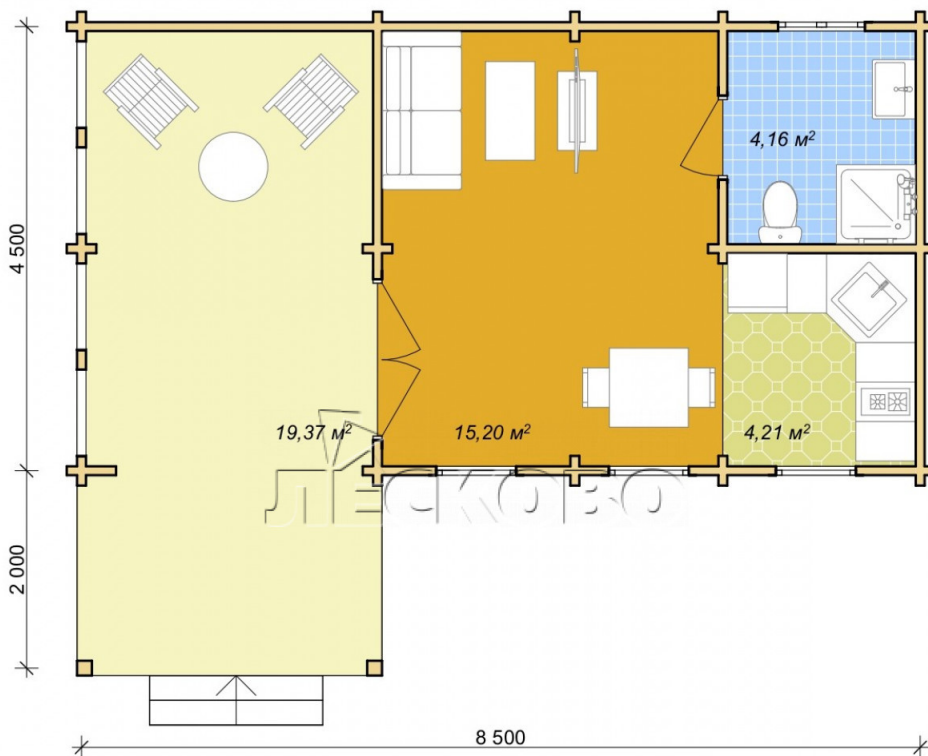

## Log Cabin "DS" series 3.5×3

Project Dimensions

4.8 × 8.8 / 45 m<sup>2</sup>

Цена

**10,027 €**

## House Kit

- Wall kit: 44 × 145mm mini-chamber drying chamber with bowls for the project. The material of the tree is spruce, pine (GOST 8486). Humidity 12-14%. The height of the walls is 2.16 m;
- Logs, lower harness: board 45 × 145 mm chamber drying 12-16%;
- Floors: floorboard 35 mm, Chamber drying;
- Ceiling: imitation of a bar 20 × 135 mm, Chamber drying;
- Wooden windows, glass 4 mm, Single. Treatment with a colorless antiseptic. Hardware;

Window 0.84×1.885  
м.3 шт.

Window 1.62×1.885  
м.1 шт.

0.87×0.78 м.1 шт.

- Wooden doors;

1 шт.

7. Platbands: dry planed board 20 × 100 mm;

8. Roof: shingles.

9. Skirting board 35 mm.