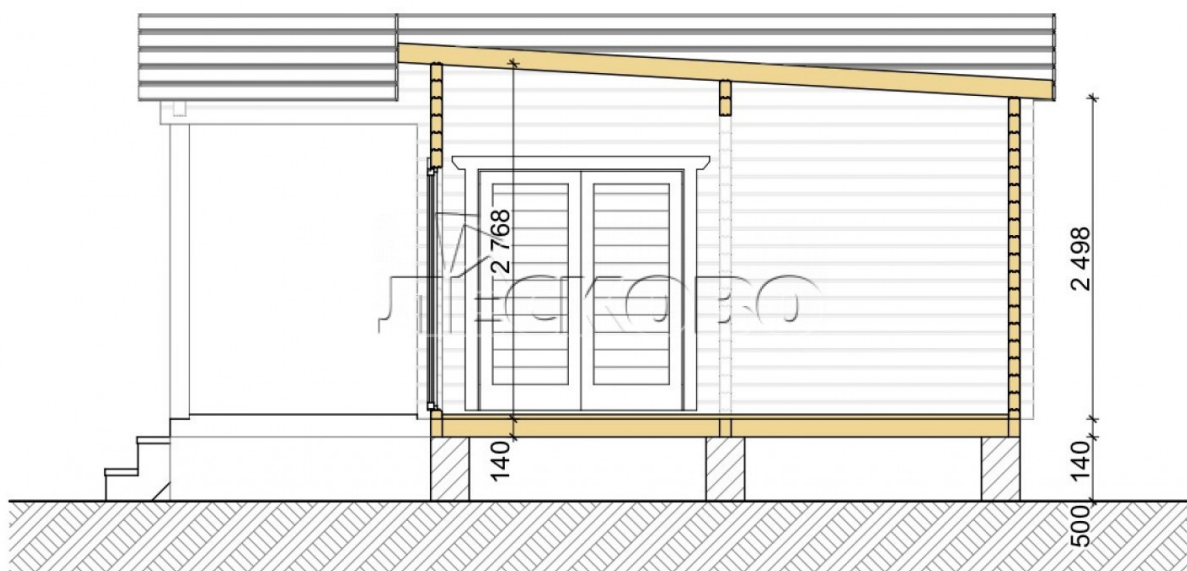

## Log Cabin "DS" series 3.5×3

Project Dimensions

4.8 × 8.8 / 45 m<sup>2</sup>

Цена

**10,027 €**

## House Kit

- Wall kit: 44 × 145mm mini-chamber drying chamber with bowls for the project. The material of the tree is spruce, pine (GOST 8486). Humidity 12-14%. The height of the walls is 2.16 m;
- Logs, lower harness: board 45 × 145 mm chamber drying 12-16%;
- Floors: floorboard 35 mm, Chamber drying;
- Ceiling: imitation of a bar 20 × 135 mm, Chamber drying;
- Wooden windows, glass 4 mm, Single. Treatment with a colorless antiseptic. Hardware;

Window 0.84×1.885  
м.3 шт.

Window 1.62×1.885  
м.1 шт.

0.87×0.78 м.1 шт.

- Wooden doors;

1 шт.

7. Platbands: dry planed board 20 × 100 mm;

8. Roof: shingles.

9. Skirting board 35 mm.