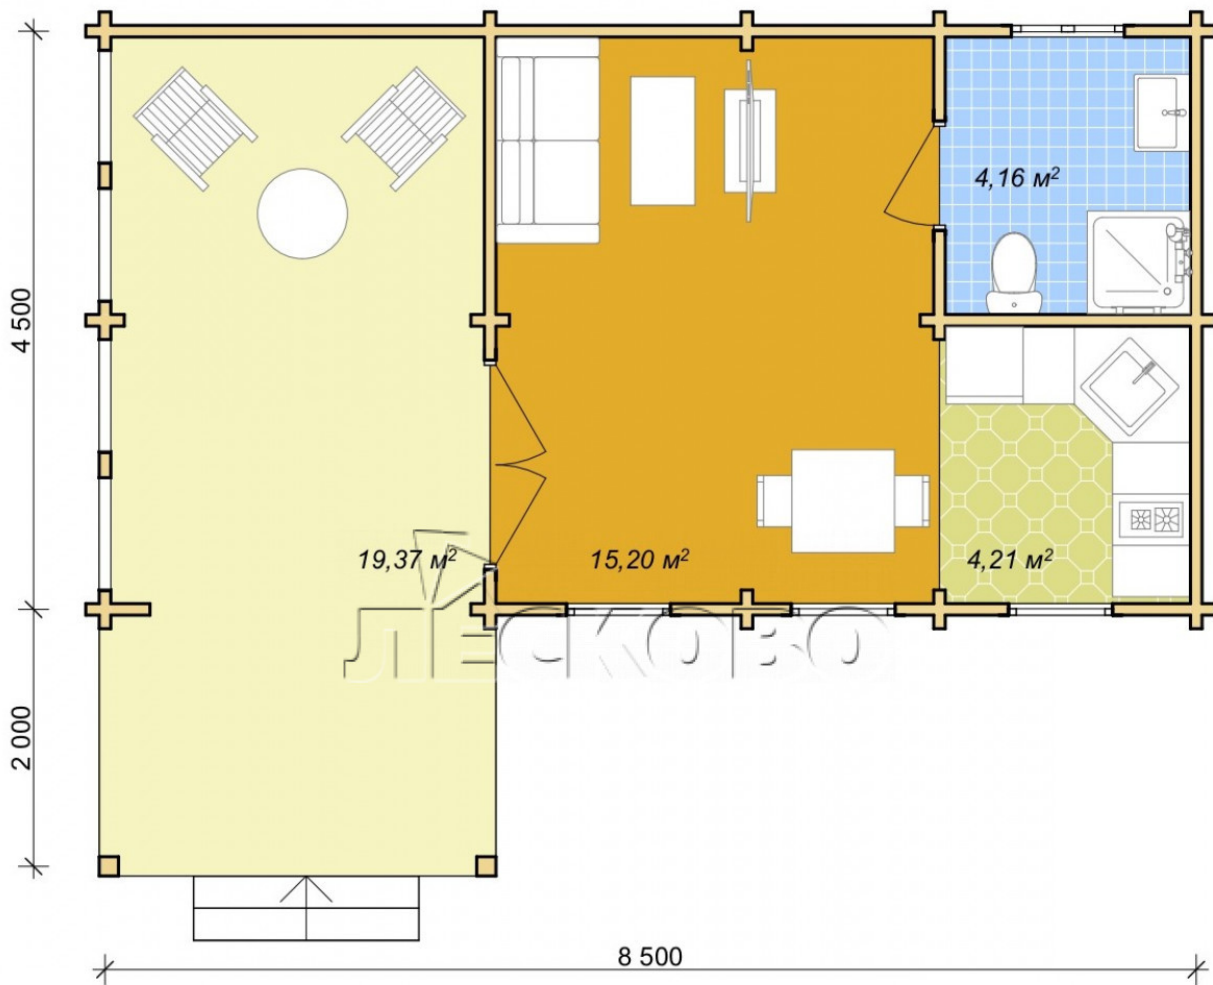

## Log Cabin "DS" series 3.5×3

Project Dimensions

4.8 × 8.8 / 45 m<sup>2</sup>

Full house set

**7,217 €**

### Timber

45 mm

65 mm  
+ 1,830 €

## Project planning

## House Kit

- Wall kit: 44 × 145mm mini-chamber drying chamber with bowls for the project. The material of the tree is spruce, pine (GOST 8486). Humidity 12-14%. The height of the walls is 2.16 m;
- Logs, lower harness: board 45 × 145 mm chamber drying 10-12%;
- Floors: floorboard 35 mm, Chamber drying;
- Ceiling: imitation of a bar 20 × 135 mm, Chamber drying;
- Wooden windows, glass 4 mm, Single. Treatment with a colorless antiseptic. Hardware;