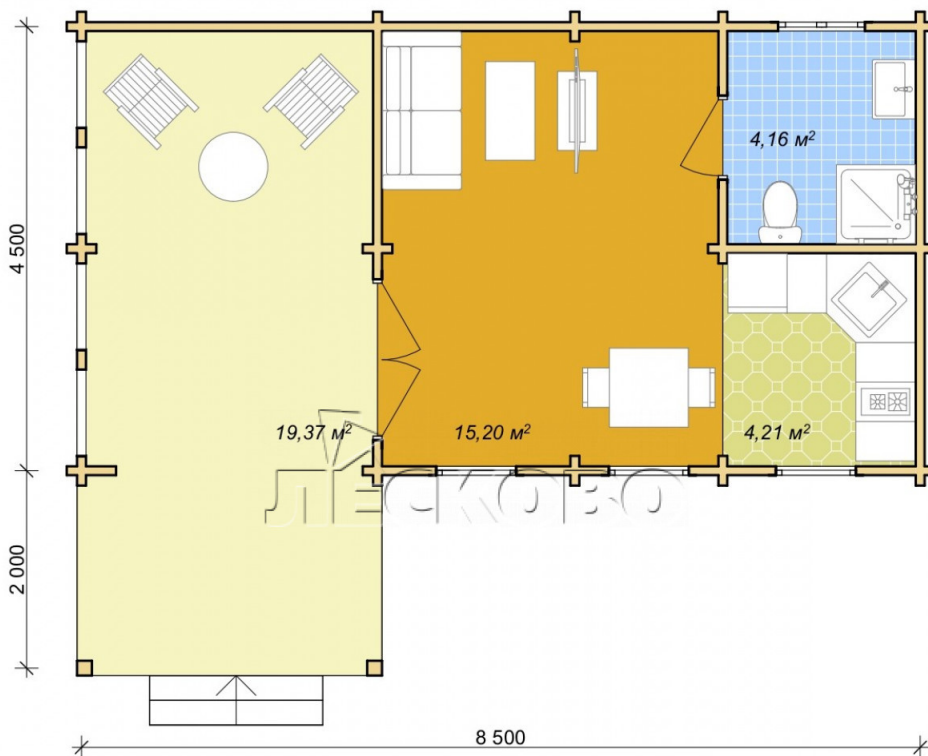

Project planning