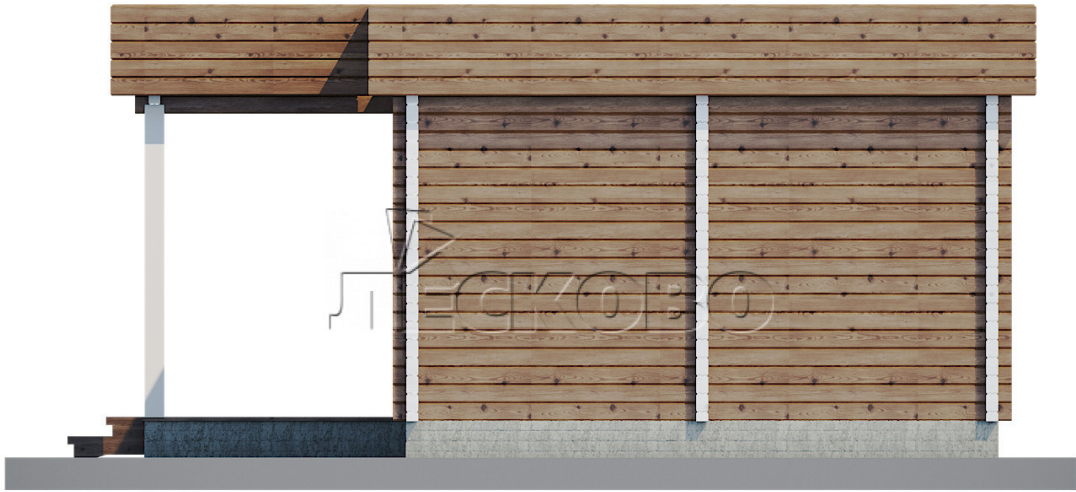

## Log Cabin "DS" series 3.5×3

Project Dimensions

4.8 × 8.8 / 45 m<sup>2</sup>

Full house set

**7,217 €**

### Timber

45 mm

65 mm  
+ 1,830 €

## House Kit

- Wall kit: 44 × 145mm mini-chamber drying chamber with bowls for the project. The material of the tree is spruce, pine (GOST 8486). Humidity 12-14%. The height of the walls is 2.16 m;
- Logs, lower harness: board 45 × 145 mm chamber drying 10-12%;
- Floors: floorboard 35 mm, Chamber drying;
- Ceiling: imitation of a bar 20 × 135 mm, Chamber drying;
- Wooden windows, glass 4 mm, Single. Treatment with a colorless antiseptic. Hardware;