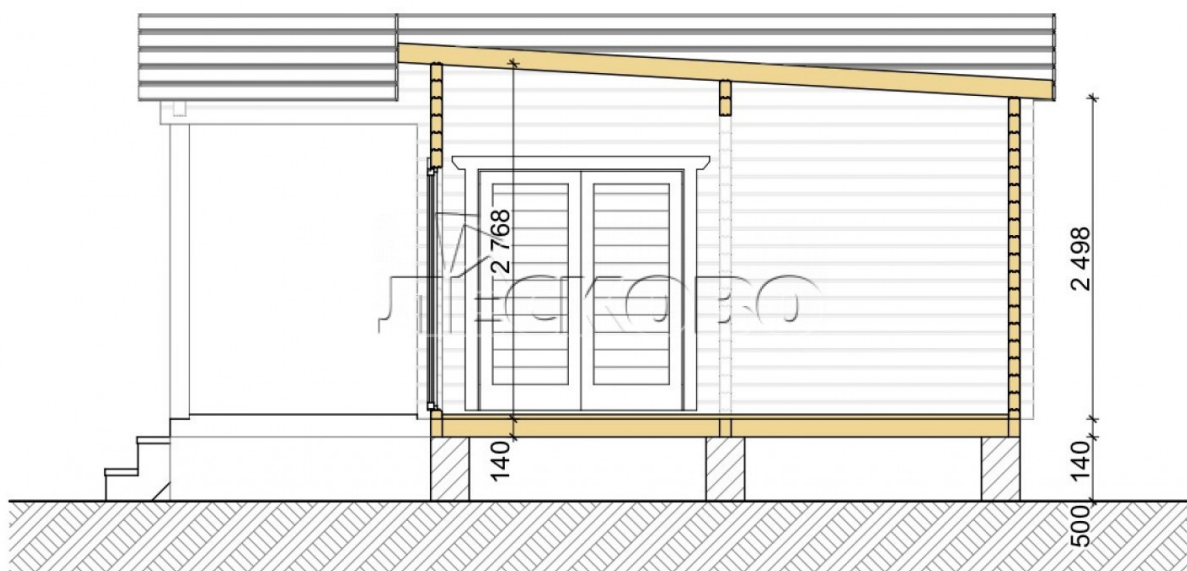

House Kit

- Wall kit: 44 × 145mm mini-chamber drying chamber with bowls for the project. The material of the tree is spruce, pine (GOST 8486). Humidity 12-14%. The height of the walls is 2.16 m;
- Logs, lower harness: board 45 × 145 mm chamber drying 12-16%;
- Floors: floorboard 35 mm, Chamber drying;
- Ceiling: imitation of a bar 20 × 135 mm, Chamber drying;
- Wooden windows, glass 4 mm, Single. Treatment with a colorless antiseptic. Hardware;

- Wooden doors;