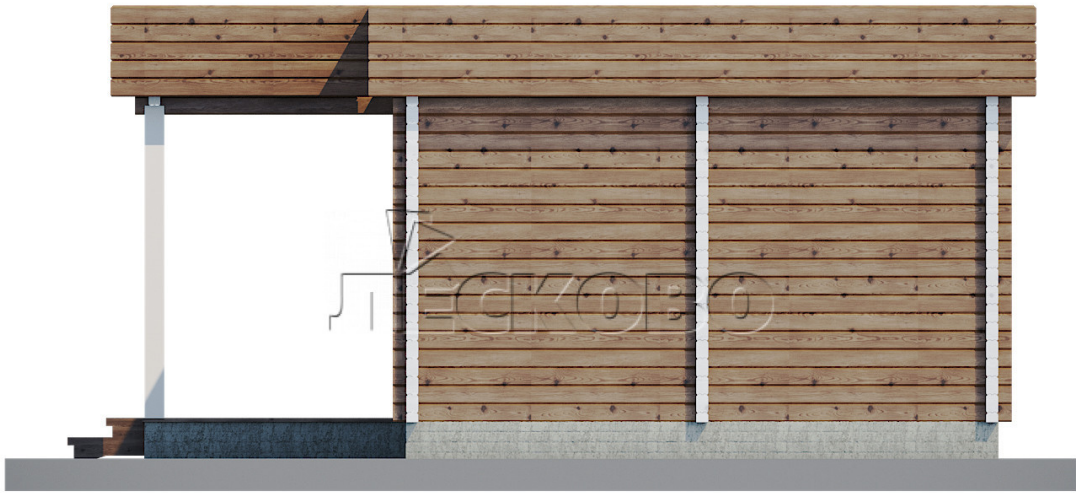

Log Cabin "DS" series 3.5×3

Project Dimensions

4.8 × 8.8 / 45 m²

Цена

10,027 €

Timber

45 mm

65 mm
+ 2,491 €

Assembling a house kit

No assembly required

Assembly required
+ 2,507 €

Project planning

House Kit

- Wall kit: 44 × 145mm mini-chamber drying chamber with bowls for the project. The material of the tree is spruce, pine (GOST 8486). Humidity 12-14%. The height of the walls is 2.16 m;
- Logs, lower harness: board 45 × 145 mm chamber drying 12-16%;
- Floors: floorboard 35 mm, Chamber drying;
- Ceiling: imitation of a bar 20 × 135 mm, Chamber drying;
- Wooden windows, glass 4 mm, Single. Treatment with a colorless antiseptic. Hardware;

Window 0.84×1.885
м.3 шт.

Window 1.62×1.885
м.1 шт.

0.87×0.78 м.1 шт.

- Wooden doors;

1 шт.

7. Platbands: dry planed board 20 × 100 mm;

8. Roof: shingles.

9. Skirting board 35 mm.