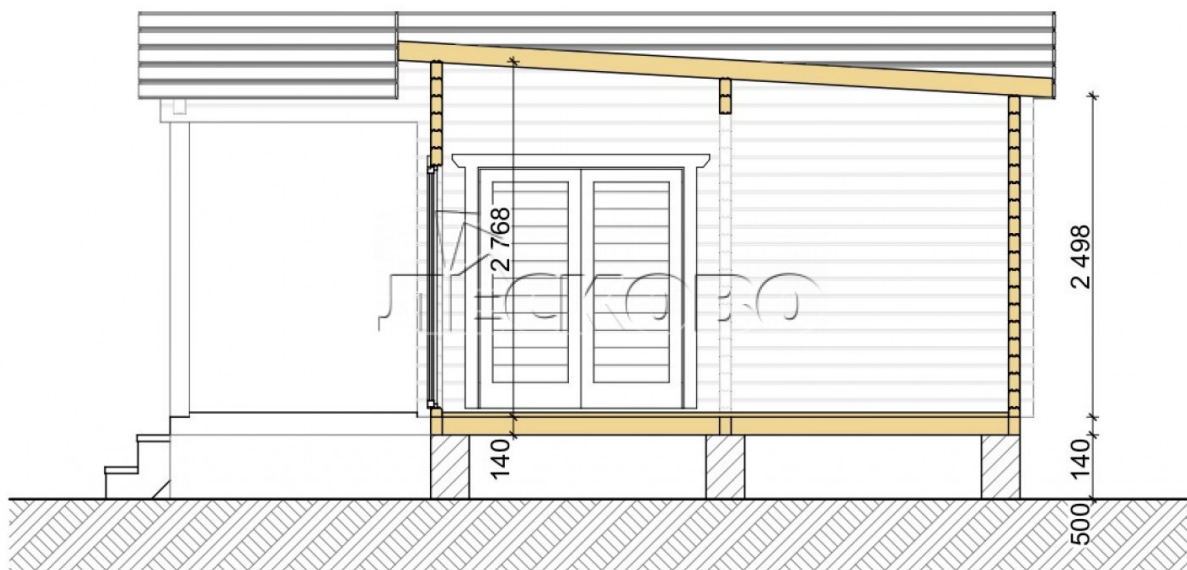

## Log Cabin "DS" series 3.5×3

Project Dimensions

4.8 × 8.8 / 45 m<sup>2</sup>

Full house set

**8,352 €**

### Timber

45 MM

65 MM  
+ 2,116 €

## House Kit

- Wall kit: 44 × 145mm mini-chamber drying chamber with bowls for the project. The material of the tree is spruce, pine (GOST 8486). Humidity 12-14%. The height of the walls is 2.16 m;
- Logs, lower harness: board 45 × 145 mm chamber drying 12-16%;
- Floors: floorboard 35 mm, Chamber drying;
- Ceiling: imitation of a bar 20 × 135 mm, Chamber drying;
- Wooden windows, glass 4 mm, Single. Treatment with a colorless antiseptic. Hardware;

Window 0.84×1.885  
м.3 шт.

Window 1.62×1.885  
м.1 шт.

0.87×0.78 м.1 шт.

- Wooden doors;

1 шт.

7. Platbands: dry planed board 20 × 100 mm;

8. Roof: shingles.

9. Skirting board 35 mm.