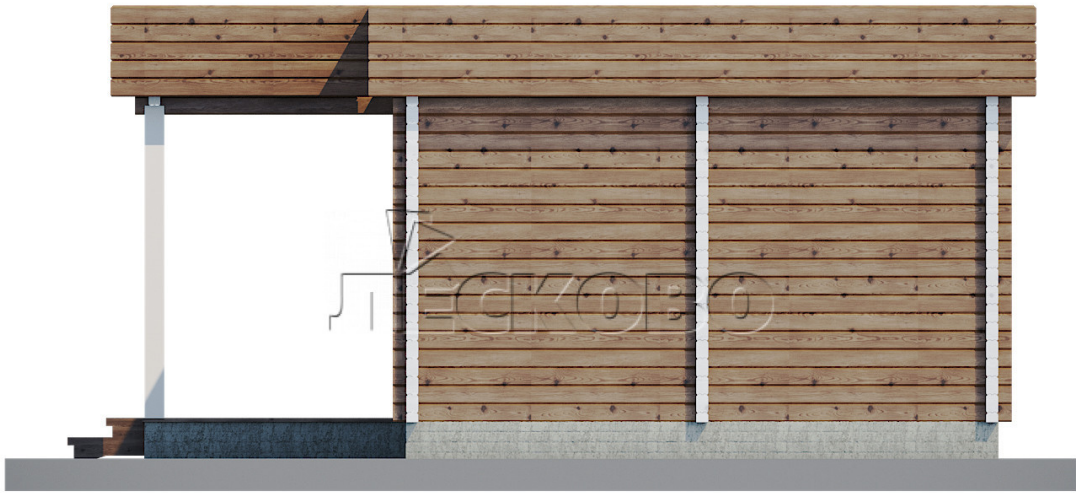

## Log Cabin "DS" series 3.5×3

Project Dimensions

4.8 × 8.8 / 45 m<sup>2</sup>

Цена

**10,027 €**

### Timber

45 mm

65 mm  
+ 2,491 €

## House Kit

- Wall kit: 44 × 145mm mini-chamber drying chamber with bowls for the project. The material of the tree is spruce, pine (GOST 8486). Humidity 12-14%. The height of the walls is 2.16 m;
- Logs, lower harness: board 45 × 145 mm chamber drying 12-16%;
- Floors: floorboard 35 mm, Chamber drying;
- Ceiling: imitation of a bar 20 × 135 mm, Chamber drying;
- Wooden windows, glass 4 mm, Single. Treatment with a colorless antiseptic. Hardware;