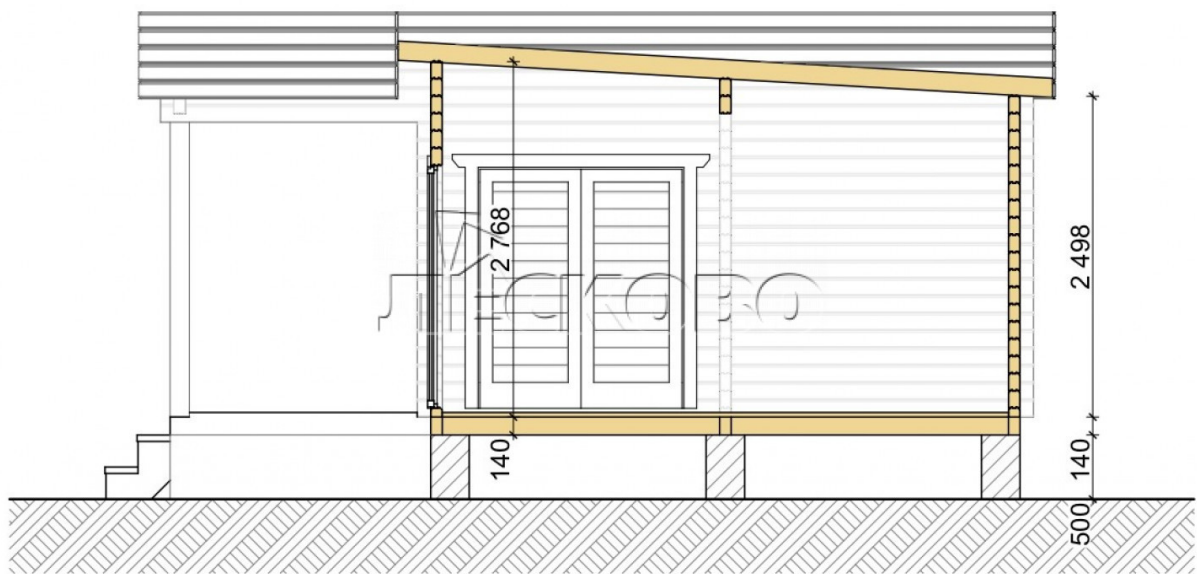

## Log Cabin "DS" series 3.5×3

Project Dimensions

4.8 × 8.8 / 45 m<sup>2</sup>

Full house set

**6,855 €**

## Project planning

## House Kit

- Wall kit: 44 × 145mm mini-chamber drying chamber with bowls for the project. The material of the tree is spruce, pine (GOST 8486). Humidity 12-14%. The height of the walls is 2.16 m;
- Logs, lower harness: board 45 × 145 mm chamber drying 10-12%;
- Floors: floorboard 35 mm, Chamber drying;
- Ceiling: imitation of a bar 20 × 135 mm, Chamber drying;
- Wooden windows, glass 4 mm, Single. Treatment with a colorless antiseptic. Hardware;

Window 0.84×1.885  
м.3 шт.

Window 1.62×1.885  
м.1 шт.

0.87×0.78 м.1 шт.

- Wooden doors;

1 шт.

7. Platbands: dry planed board 20 × 100 mm;

8. Roof: shingles.

9. Skirting board 35 mm.