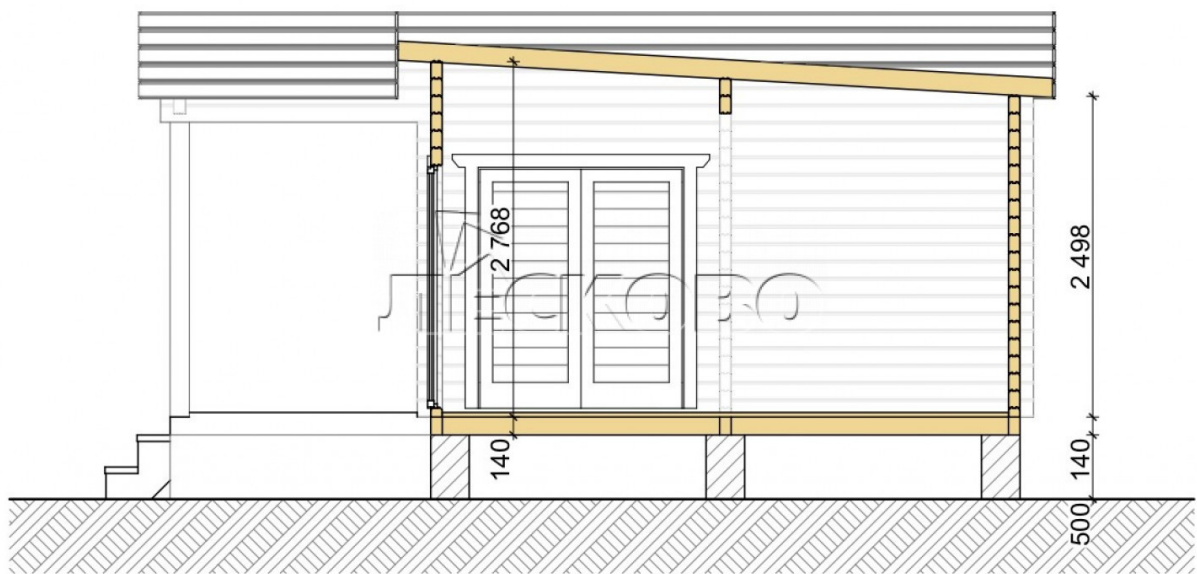

## Log Cabin "DS" series 3.5×3

Project Dimensions

4.8 × 8.8 / 45 m<sup>2</sup>

Full house set

**7,217 €**

### Timber

45 mm

65 mm  
+ 1,830 €

## House Kit

- Wall kit: 44 × 145mm mini-chamber drying chamber with bowls for the project. The material of the tree is spruce, pine (GOST 8486). Humidity 12-14%. The height of the walls is 2.16 m;
- Logs, lower harness: board 45 × 145 mm chamber drying 10-12%;
- Floors: floorboard 35 mm, Chamber drying;
- Ceiling: imitation of a bar 20 × 135 mm, Chamber drying;
- Wooden windows, glass 4 mm, Single. Treatment with a colorless antiseptic. Hardware;