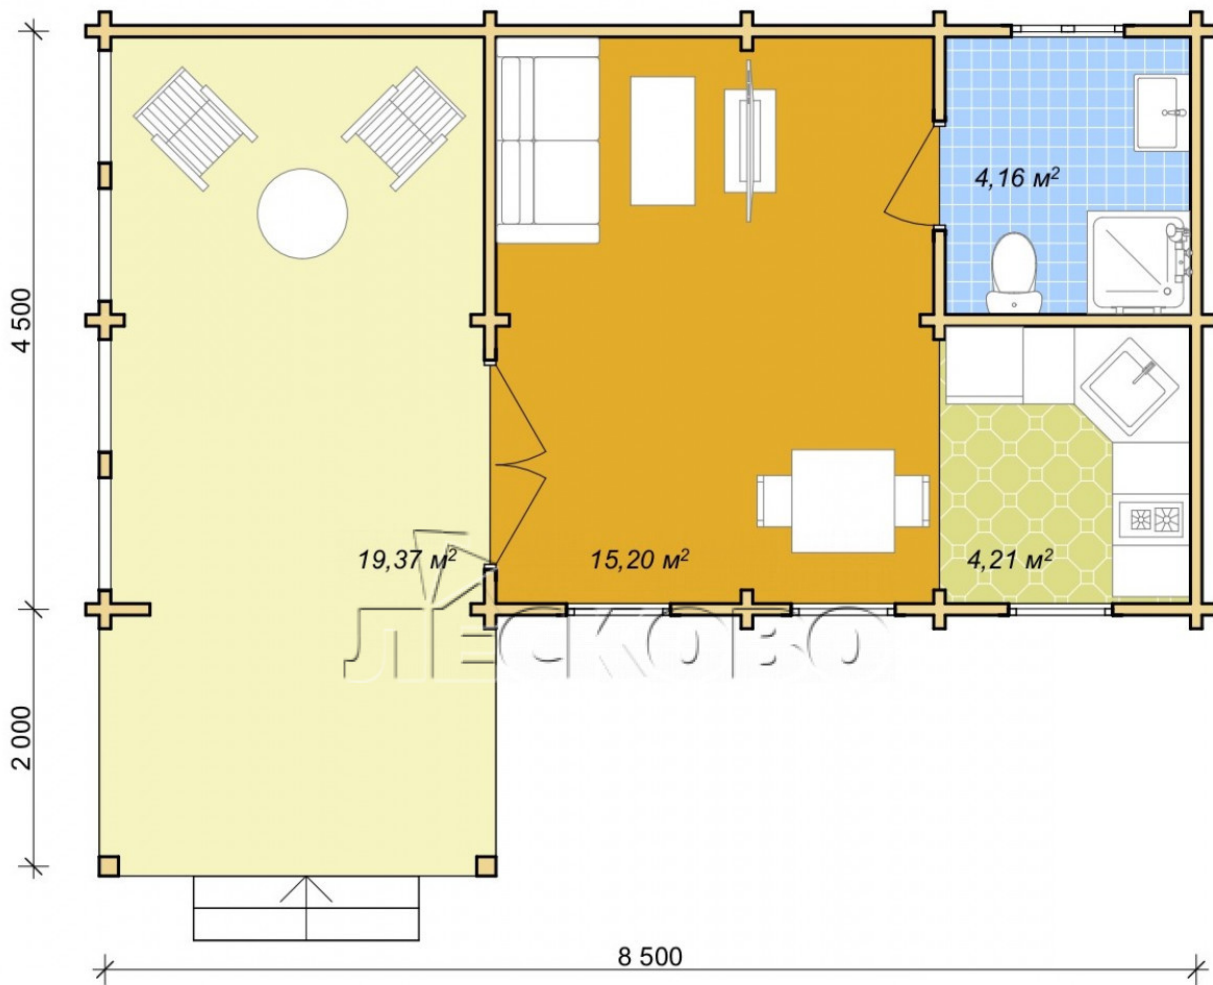

## Log Cabin "DS" series 3.5×3

Project Dimensions

4.8 × 8.8 / 45 m<sup>2</sup>

Full house set

**8,352 €**

### Timber

45 MM

65 MM  
+ 2,116 €

## House Kit

- Wall kit: 44 × 145mm mini-chamber drying chamber with bowls for the project. The material of the tree is spruce, pine (GOST 8486). Humidity 12-14%. The height of the walls is 2.16 m;
- Logs, lower harness: board 45 × 145 mm chamber drying 12-16%;
- Floors: floorboard 35 mm, Chamber drying;
- Ceiling: imitation of a bar 20 × 135 mm, Chamber drying;
- Wooden windows, glass 4 mm, Single. Treatment with a colorless antiseptic. Hardware;

Window 0.84×1.885  
м.3 шт.

Window 1.62×1.885  
м.1 шт.

0.87×0.78 м.1 шт.

- Wooden doors;

1 шт.

7. Platbands: dry planed board 20 × 100 mm;

8. Roof: shingles.

9. Skirting board 35 mm.