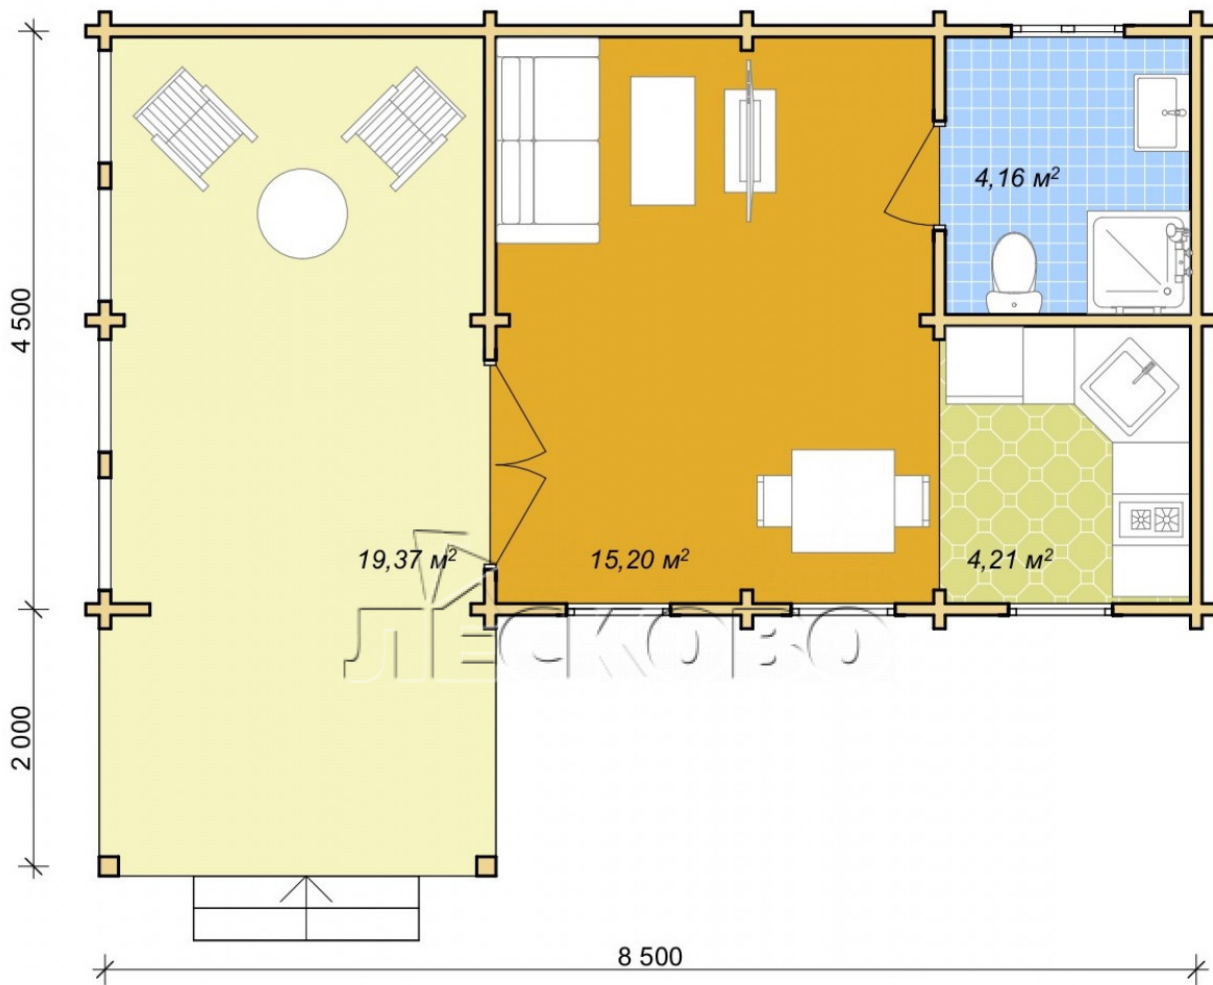

## Log Cabin "DS" series 3.5×3

Project Dimensions

4.8 × 8.8 / 45 m<sup>2</sup>

Full house set

**6,855 €**

### Timber

45 mm

65 mm  
+ 1,738 €

## House Kit

- Wall kit: 44 × 145mm mini-chamber drying chamber with bowls for the project. The material of the tree is spruce, pine (GOST 8486). Humidity 12-14%. The height of the walls is 2.16 m;
- Logs, lower harness: board 45 × 145 mm chamber drying 10-12%;
- Floors: floorboard 35 mm, Chamber drying;
- Ceiling: imitation of a bar 20 × 135 mm, Chamber drying;
- Wooden windows, glass 4 mm, Single. Treatment with a colorless antiseptic. Hardware;

Window 0.84×1.885  
м.3 шт.

Window 1.62×1.885  
м.1 шт.

0.87×0.78 м.1 шт.

- Wooden doors;

1 шт.

7. Platbands: dry planed board 20 × 100 mm;

8. Roof: shingles.

9. Skirting board 35 mm.