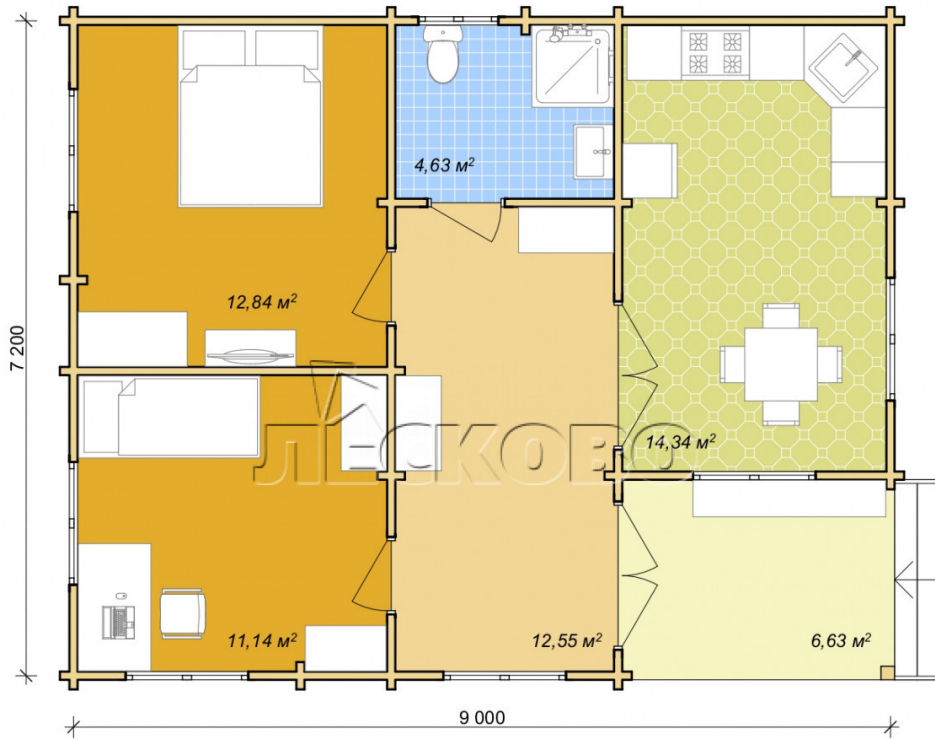

Log Cabin "DS" series 3.5×3

Project Dimensions

7.5 × 9.3 / 65 m²

Full house set

10,094 €

Timber

45 mm

65 mm
+ 2,557 €

Project planning

House Kit

- Wall kit: 44 × 145mm mini-chamber drying chamber with bowls for the project. The material of the tree is spruce, pine (GOST 8486). Humidity 12-14%. The height of the walls is 2.16 m;
- Logs, lower harness: board 45 × 145 mm chamber drying 10-12%;

- Floors: floorboard 35 mm, Chamber drying;
- Ceiling: imitation of a bar 20 × 135 mm, Chamber drying;
- Wooden windows, glass 4 mm, Single. Treatment with a colorless antiseptic. Hardware;

0.87×0.78 м.1 шт.

- Wooden doors;

1.62×1.885 м.1 шт.

7. Platbands: dry planed board 20 × 100 mm;

8. Roof: shingles.

9. Skirting board 35 mm.

+7 (4942) 499-770

156014, г. Кострома, ул. Базовая, д. 8