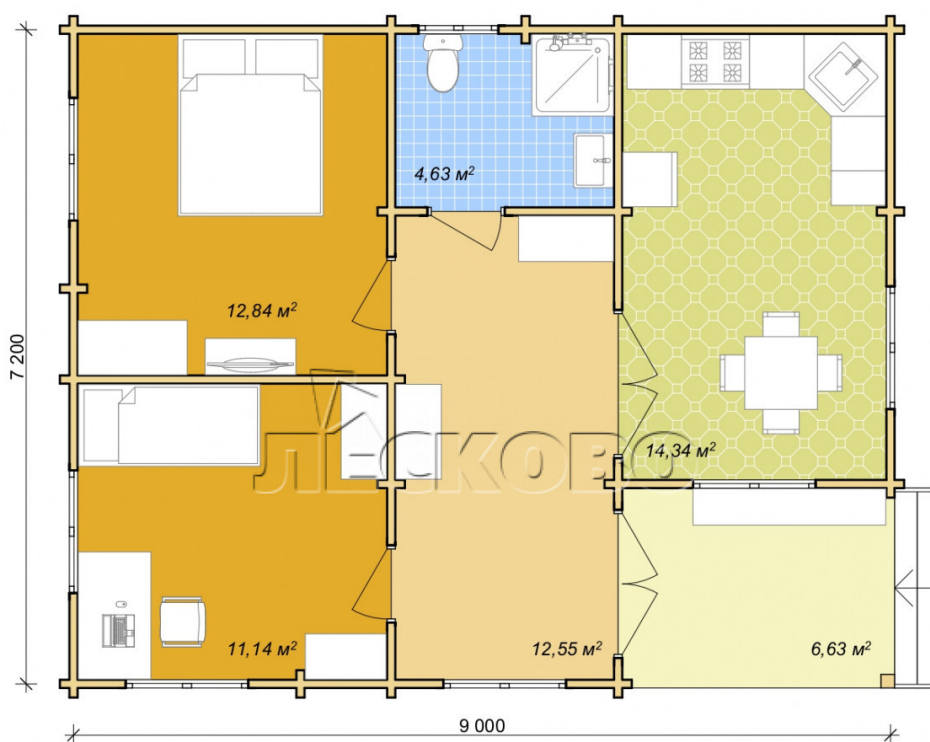

Log Cabin "DS" series 3.5×3

Project Dimensions

7.5 × 9.3 / 65 m²

Цена

14,067 €

Timber

45 mm

65 mm
+ 3,479 €

Assembling a house kit

No assembly required

Assembly required
+ 3,517 €

Project planning

House Kit

- Wall kit: 44 × 145mm mini-chamber drying chamber with bowls for the project. The material of the tree is spruce, pine (GOST 8486). Humidity 12-14%. The height of the walls is 2.16 m;
- Logs, lower harness: board 45 × 145 mm chamber drying 12-16%;
- Floors: floorboard 35 mm, Chamber drying;
- Ceiling: imitation of a bar 20 × 135 mm, Chamber drying;
- Wooden windows, glass 4 mm, Single. Treatment with a colorless antiseptic. Hardware;

Window 1.34×1.17
м.6 шт.

0.87×0.78 м.1 шт.

- Wooden doors;

1.62×1.885 м.1 шт.

7. Platbands: dry planed board 20 × 100 mm;

8. Roof: shingles.

9. Skirting board 35 mm.

+7 (4942) 499-770