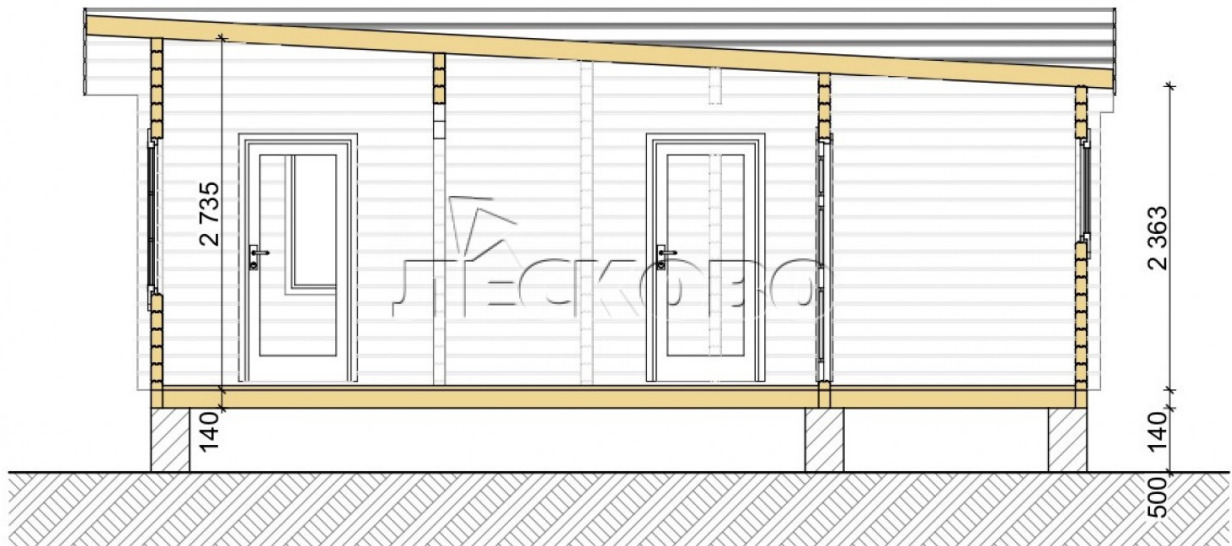

Log Cabin "DS" series 3.5×3

Project Dimensions

7.5 × 9.3 / 65 m²

Цена

14,067 €

Timber

45 mm

65 mm
+ 3,479 €

Assembling a house kit

No assembly required

Assembly required
+ 3,517 €

Project planning

House Kit

- Wall kit: 44 × 145mm mini-chamber drying chamber with bowls for the project. The material of the tree is spruce, pine (GOST 8486). Humidity 12-14%. The height of the walls is 2.16 m;
- Logs, lower harness: board 45 × 145 mm chamber drying 12-16%;
- Floors: floorboard 35 mm, Chamber drying;
- Ceiling: imitation of a bar 20 × 135 mm, Chamber drying;
- Wooden windows, glass 4 mm, Single. Treatment with a colorless antiseptic. Hardware;

Window 1.34×1.17
м.6 шт.

0.87×0.78 м.1 шт.

- Wooden doors;

1.62×1.885 м.1 шт.

7. Platbands: dry planed board 20 × 100 mm;

8. Roof: shingles.

9. Skirting board 35 mm.

+7 (4942) 499-770