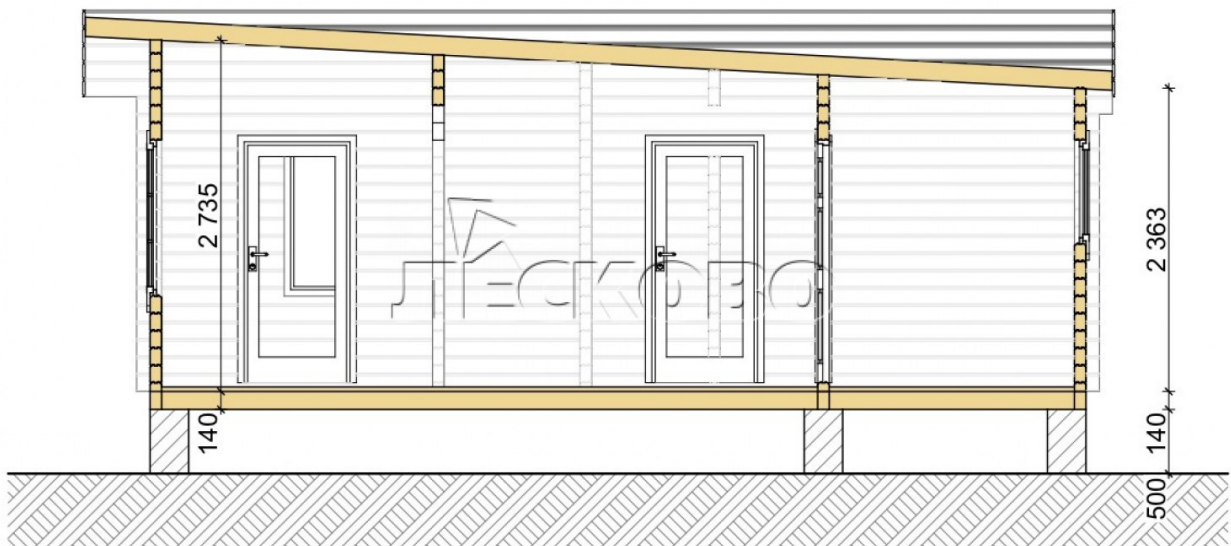

Log Cabin "DS" series 3.5×3

Project Dimensions

7.5 × 9.3 / 65 m²

Full house set

10,094 €

Timber

45 mm

65 mm
+ 2,557 €

Project planning

House Kit

- Wall kit: 44 × 145mm mini-chamber drying chamber with bowls for the project. The material of the tree is spruce, pine (GOST 8486). Humidity 12-14%. The height of the walls is 2.16 m;
- Logs, lower harness: board 45 × 145 mm chamber drying 10-12%;

- Floors: floorboard 35 mm, Chamber drying;
- Ceiling: imitation of a bar 20 × 135 mm, Chamber drying;
- Wooden windows, glass 4 mm, Single. Treatment with a colorless antiseptic. Hardware;

0.87×0.78 м.1 шт.