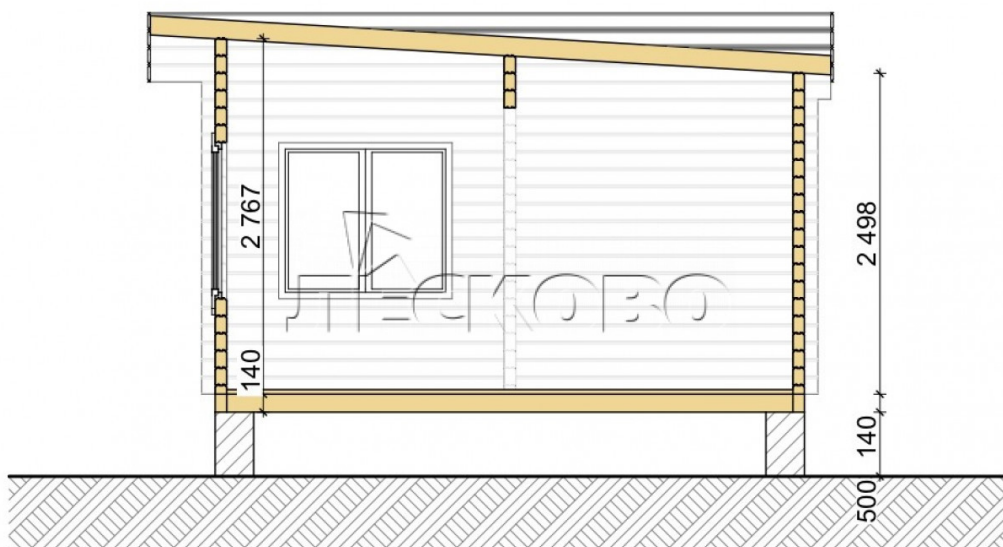

## Log Cabin "DS" series 3.5×3

Project Dimensions

4.8 × 8.7 / 38 m<sup>2</sup>

Цена

**9,952 €**

## House Kit

- Wall kit: 44 × 145mm mini-chamber drying chamber with bowls for the project. The material of the tree is spruce, pine (GOST 8486). Humidity 12-14%. The height of the walls is 2.16 m;
- Logs, lower harness: board 45 × 145 mm chamber drying 12-16%;
- Floors: floorboard 35 mm, Chamber drying;
- Ceiling: imitation of a bar 20 × 135 mm, Chamber drying;
- Wooden windows, glass 4 mm, Single. Treatment with a colorless antiseptic. Hardware;

Window 1.34×1.17

м.3 шт.

0.87×0.78 м.1 шт.

- Wooden doors;

1 шт.

0.84×1.885 м.

glass.1 шт.

1.62×1.885 м.1 шт.