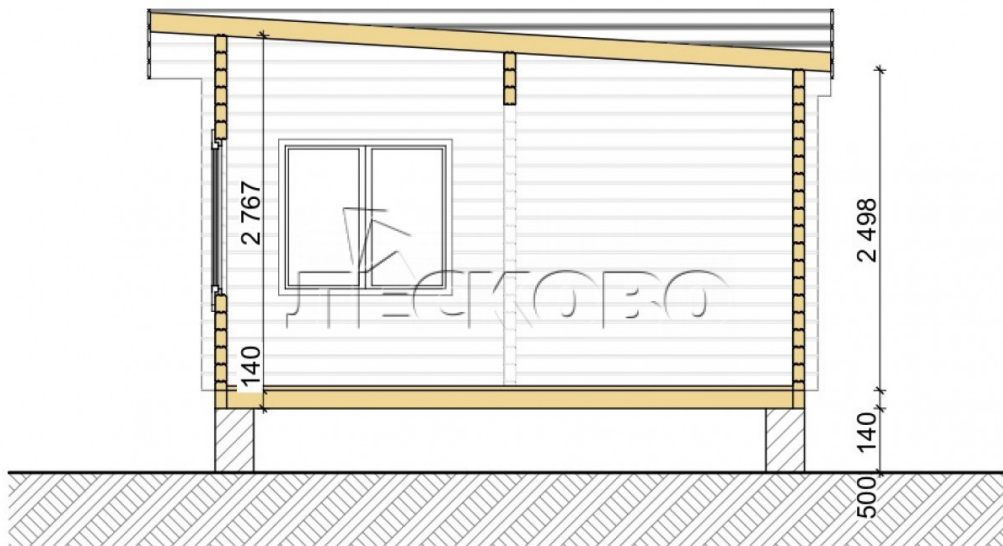

Log Cabin "DS" series 3.5×3

Project Dimensions

4.8 × 8.7 / 38 m²

Full house set

6,717 €

Timber

45 mm

65 mm
+ 1,649 €

Project planning

House Kit

- Wall kit: 44 × 145mm mini-chamber drying chamber with bowls for the project. The material of the tree is spruce, pine (GOST 8486). Humidity 12-14%. The height of the walls is 2.16 m;
- Logs, lower harness: board 45 × 145 mm chamber drying 10-12%;

- Floors: floorboard 35 mm, Chamber drying;
- Ceiling: imitation of a bar 20 × 135 mm, Chamber drying;
- Wooden windows, glass 4 mm, Single. Treatment with a colorless antiseptic. Hardware;

Window 1.34×1.17
м.3 шт.

0.87×0.78 м.1 шт.

- Wooden doors;

1 шт.

0.84×1.885 м.
glass.1 шт.

1.62×1.885 м.1 шт.

7. Platbands: dry planed board 20 × 100 mm;

8. Roof: shingles.

9. Skirting board 35 mm.