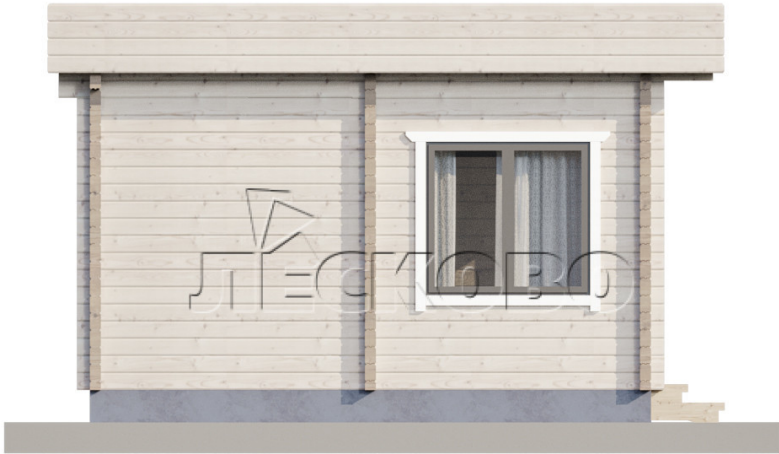

## Log Cabin "DS" series 3.5×3

Project Dimensions

4.8 × 8.7 / 38 m<sup>2</sup>

Цена

**9,952 €**

## House Kit

- Wall kit: 44 × 145mm mini-chamber drying chamber with bowls for the project. The material of the tree is spruce, pine (GOST 8486). Humidity 12-14%. The height of the walls is 2.16 m;
- Logs, lower harness: board 45 × 145 mm chamber drying 12-16%;
- Floors: floorboard 35 mm, Chamber drying;
- Ceiling: imitation of a bar 20 × 135 mm, Chamber drying;
- Wooden windows, glass 4 mm, Single. Treatment with a colorless antiseptic. Hardware;