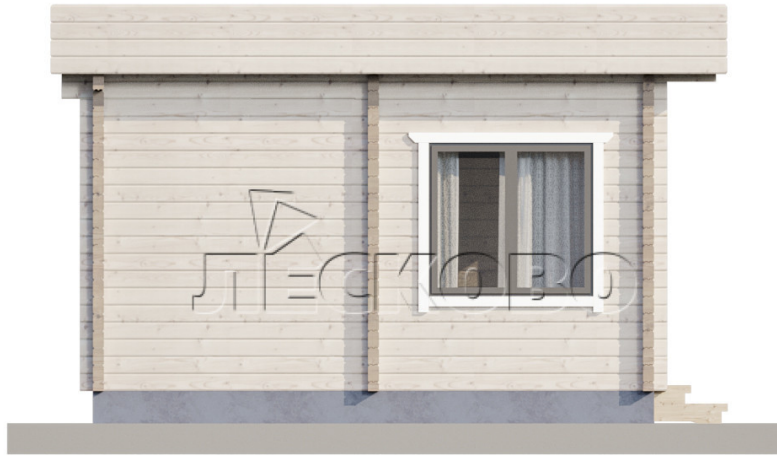

Log Cabin "DS" series 3.5×3

Project Dimensions

4.8 × 8.7 / 38 m²

Full house set

7,072 €

Timber

45 MM

65 MM
+ 1,736 €

Project planning

House Kit

- Wall kit: 44 × 145mm mini-chamber drying chamber with bowls for the project. The material of the tree is spruce, pine (GOST 8486). Humidity 12-14%. The height of the walls is 2.16 m;
- Logs, lower harness: board 45 × 145 mm chamber drying 10-12%;

- Floors: floorboard 35 mm, Chamber drying;
- Ceiling: imitation of a bar 20 × 135 mm, Chamber drying;
- Wooden windows, glass 4 mm, Single. Treatment with a colorless antiseptic. Hardware;

0.87×0.78 м.1 шт.