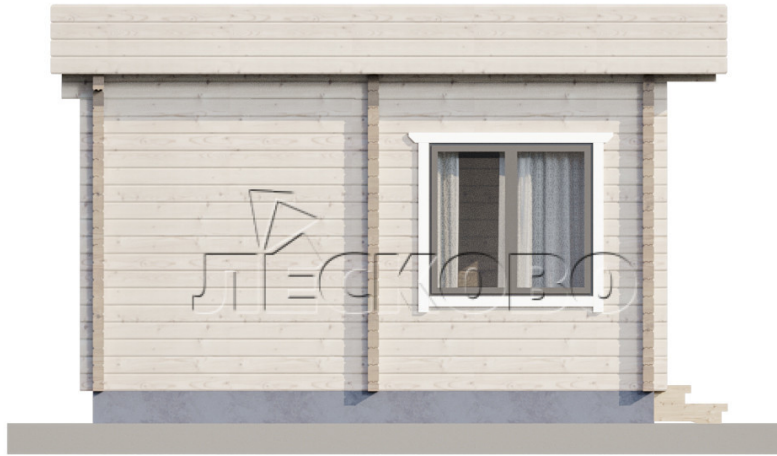

Log Cabin "DS" series 3.5×3

Project Dimensions

4.8 × 8.7 / 38 m²

Full house set

6,717 €

Timber

45 mm

65 mm
+ 1,649 €

Project planning

House Kit

- Wall kit: 44 × 145mm mini-chamber drying chamber with bowls for the project. The material of the tree is spruce, pine (GOST 8486). Humidity 12-14%. The height of the walls is 2.16 m;
- Logs, lower harness: board 45 × 145 mm chamber drying 10-12%;

- Floors: floorboard 35 mm, Chamber drying;
- Ceiling: imitation of a bar 20 × 135 mm, Chamber drying;
- Wooden windows, glass 4 mm, Single. Treatment with a colorless antiseptic. Hardware;

Window 1.34×1.17
м.3 шт.