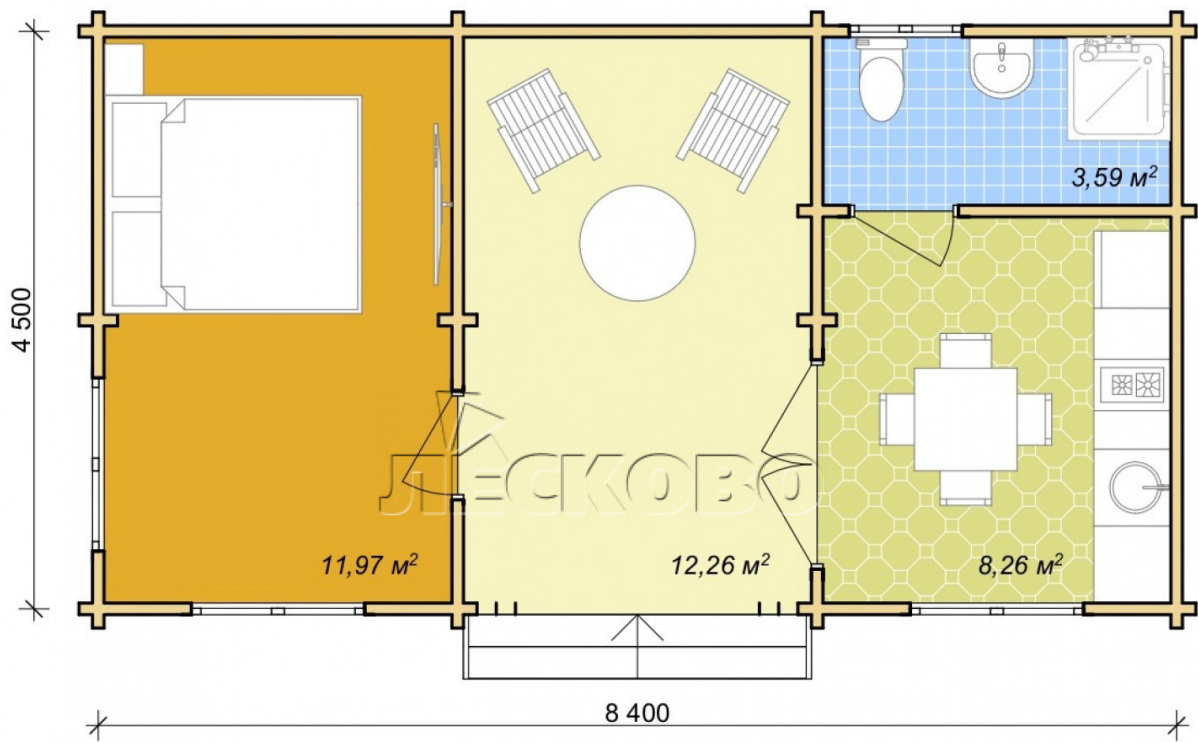

Log Cabin "DS" series 3.5×3

Project Dimensions

4.8 × 8.7 / 38 m²

Full house set

7,072 €

Timber

45 MM

65 MM
+ 1,736 €

Project planning

House Kit

- Wall kit: 44 × 145mm mini-chamber drying chamber with bowls for the project. The material of the tree is spruce, pine (GOST 8486). Humidity 12-14%. The height of the walls is 2.16 m;
- Logs, lower harness: board 45 × 145 mm chamber drying 10-12%;

- Floors: floorboard 35 mm, Chamber drying;
- Ceiling: imitation of a bar 20 × 135 mm, Chamber drying;
- Wooden windows, glass 4 mm, Single. Treatment with a colorless antiseptic. Hardware;

0.87×0.78 м.1 шт.

- Wooden doors;

1 шт.

0.84×1.885 м.
glass.1 шт.

1.62×1.885 м.1 шт.

7. Platbands: dry planed board 20 × 100 mm;

8. Roof: shingles.

9. Skirting board 35 mm.

+7 (4942) 499-770