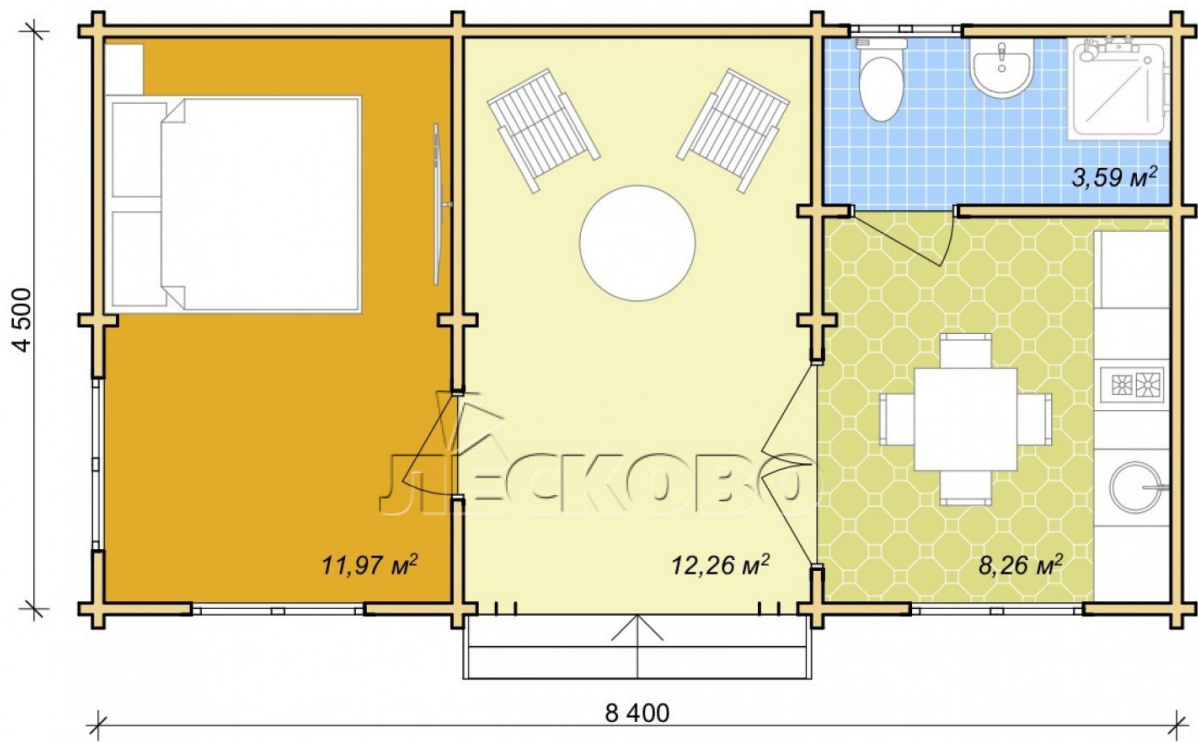

Log Cabin "DS" series 3.5×3

Project Dimensions

4.8 × 8.7 / 38 m²

Full house set

6,717 €

Timber

45 mm

65 mm
+ 1,649 €

Project planning

House Kit

- Wall kit: 44 × 145mm mini-chamber drying chamber with bowls for the project. The material of the tree is spruce, pine (GOST 8486). Humidity 12-14%. The height of the walls is 2.16 m;
- Logs, lower harness: board 45 × 145 mm chamber drying 10-12%;

- Floors: floorboard 35 mm, Chamber drying;
- Ceiling: imitation of a bar 20 × 135 mm, Chamber drying;
- Wooden windows, glass 4 mm, Single. Treatment with a colorless antiseptic. Hardware;

Window 1.34×1.17
м.3 шт.

0.87×0.78 м.1 шт.

- Wooden doors;

1 шт.

0.84×1.885 м.
glass.1 шт.

1.62×1.885 м.1 шт.

7. Platbands: dry planed board 20 × 100 mm;

8. Roof: shingles.

9. Skirting board 35 mm.