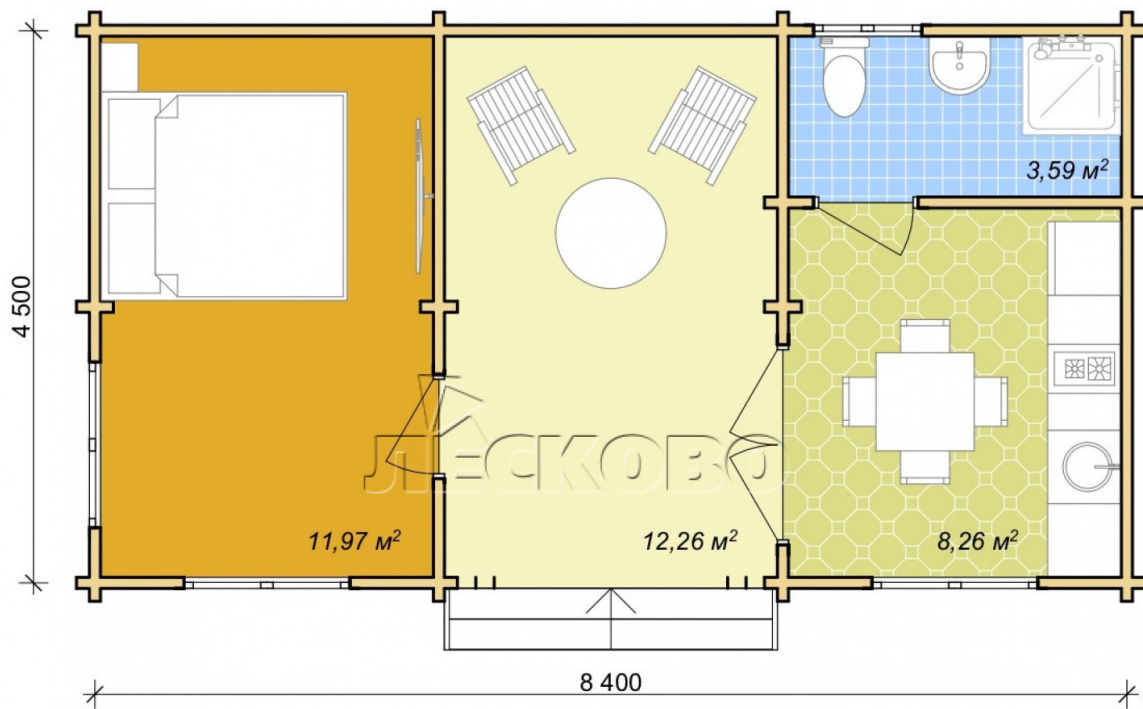

## Log Cabin "DS" series 3.5×3

Project Dimensions

4.8 × 8.7 / 38 m<sup>2</sup>

Цена

**9,952 €**

## House Kit

- Wall kit: 44 × 145mm mini-chamber drying chamber with bowls for the project. The material of the tree is spruce, pine (GOST 8486). Humidity 12-14%. The height of the walls is 2.16 m;
- Logs, lower harness: board 45 × 145 mm chamber drying 12-16%;
- Floors: floorboard 35 mm, Chamber drying;
- Ceiling: imitation of a bar 20 × 135 mm, Chamber drying;
- Wooden windows, glass 4 mm, Single. Treatment with a colorless antiseptic. Hardware;

Window 1.34×1.17

м.3 шт.

0.87×0.78 м.1 шт.

- Wooden doors;

1 шт.

0.84×1.885 м.

glass.1 шт.

1.62×1.885 м.1 шт.