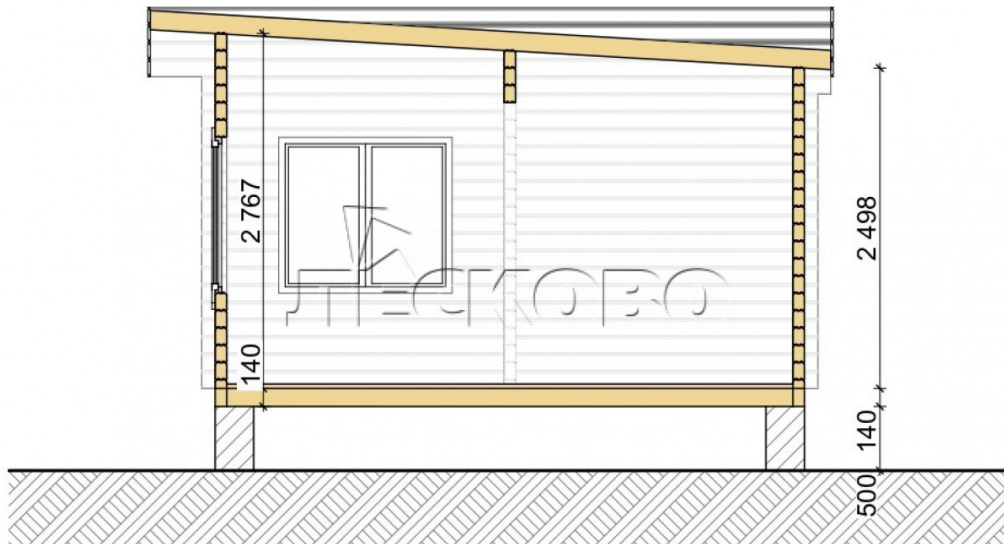

Log Cabin "DS" series 3.5×3

Project Dimensions

4.8 × 8.7 / 38 m²

Full house set

7,072 €

Timber

45 MM

65 MM
+ 1,736 €

Project planning

House Kit

- Wall kit: 44 × 145mm mini-chamber drying chamber with bowls for the project. The material of the tree is spruce, pine (GOST 8486). Humidity 12-14%. The height of the walls is 2.16 m;
- Logs, lower harness: board 45 × 145 mm chamber drying 10-12%;

- Floors: floorboard 35 mm, Chamber drying;
- Ceiling: imitation of a bar 20 × 135 mm, Chamber drying;
- Wooden windows, glass 4 mm, Single. Treatment with a colorless antiseptic. Hardware;

0.87×0.78 м.1 шт.

- Wooden doors;

1 шт.

0.84×1.885 м.
glass.1 шт.

1.62×1.885 м.1 шт.

7. Platbands: dry planed board 20 × 100 mm;

8. Roof: shingles.

9. Skirting board 35 mm.

+7 (4942) 499-770