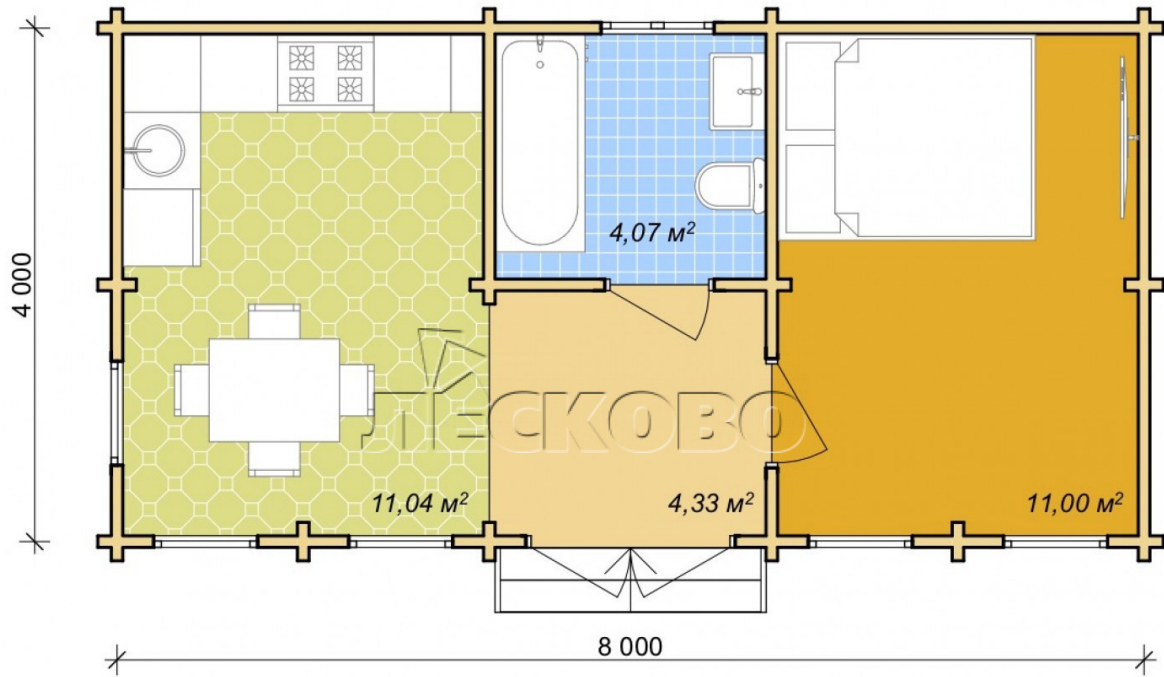

## Log Cabin "DS" series 3.5×3

Project Dimensions

4.3 × 8.3 / 32 m<sup>2</sup>

Full house set

**6,411 €**

## House Kit

- Wall kit: 44 × 145mm mini-chamber drying chamber with bowls for the project. The material of the tree is spruce, pine (GOST 8486). Humidity 12-14%. The height of the walls is 2.16 m;
- Logs, lower harness: board 45 × 145 mm chamber drying 10-12%;