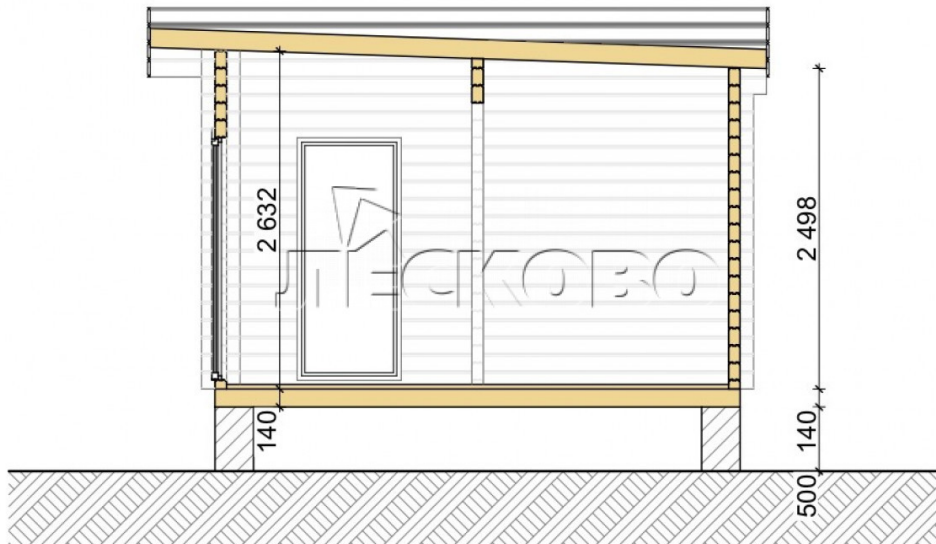

Log Cabin "DS" series 3.5×3

Project Dimensions

4.3 × 8.3 / 32 m²

Цена

9,023 €

Timber

45 mm

65 mm
+ 1,956 €

Assembling a house kit

No assembly required

Assembly required
+ 2,256 €

Project planning

House Kit

- Wall kit: 44 × 145mm mini-chamber drying chamber with bowls for the project. The material of the tree is spruce, pine (GOST 8486). Humidity 12-14%. The height of the walls is 2.16 m;
- Logs, lower harness: board 45 × 145 mm chamber drying 12-16%;
- Floors: floorboard 35 mm, Chamber drying;
- Ceiling: imitation of a bar 20 × 135 mm, Chamber drying;
- Wooden windows, glass 4 mm, Single. Treatment with a colorless antiseptic. Hardware;

Window 0.84×1.885
м.5 шт.

0.87×0.78 м.1 шт.

- Wooden doors;

1.62×1.885 м.1 шт.

7. Platbands: dry planed board 20 × 100 mm;

8. Roof: shingles.

9. Skirting board 35 mm.

+7 (4942) 499-770