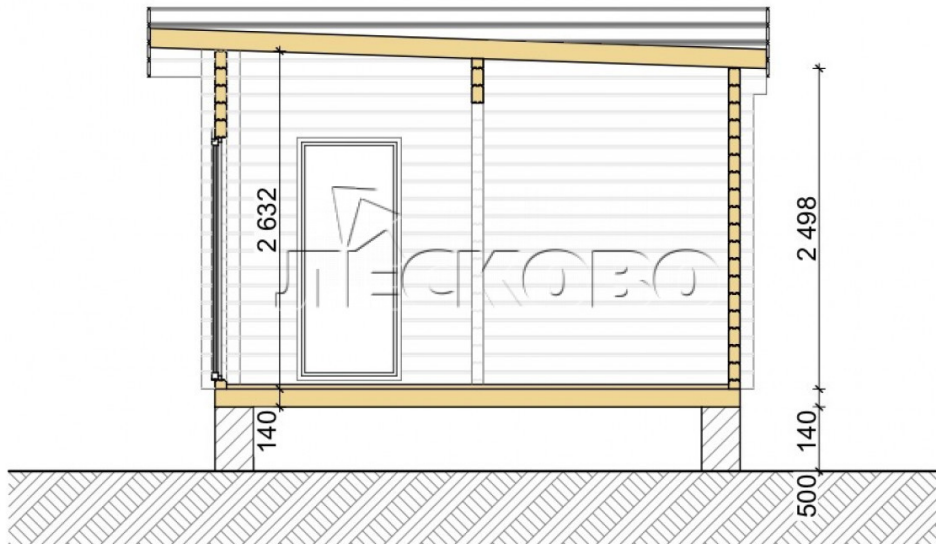

House Kit

- Wall kit: 44 × 145mm mini-chamber drying chamber with bowls for the project. The material of the tree is spruce, pine (GOST 8486). Humidity 12-14%. The height of the walls is 2.16 m;
- Logs, lower harness: board 45 × 145 mm chamber drying 10-12%;