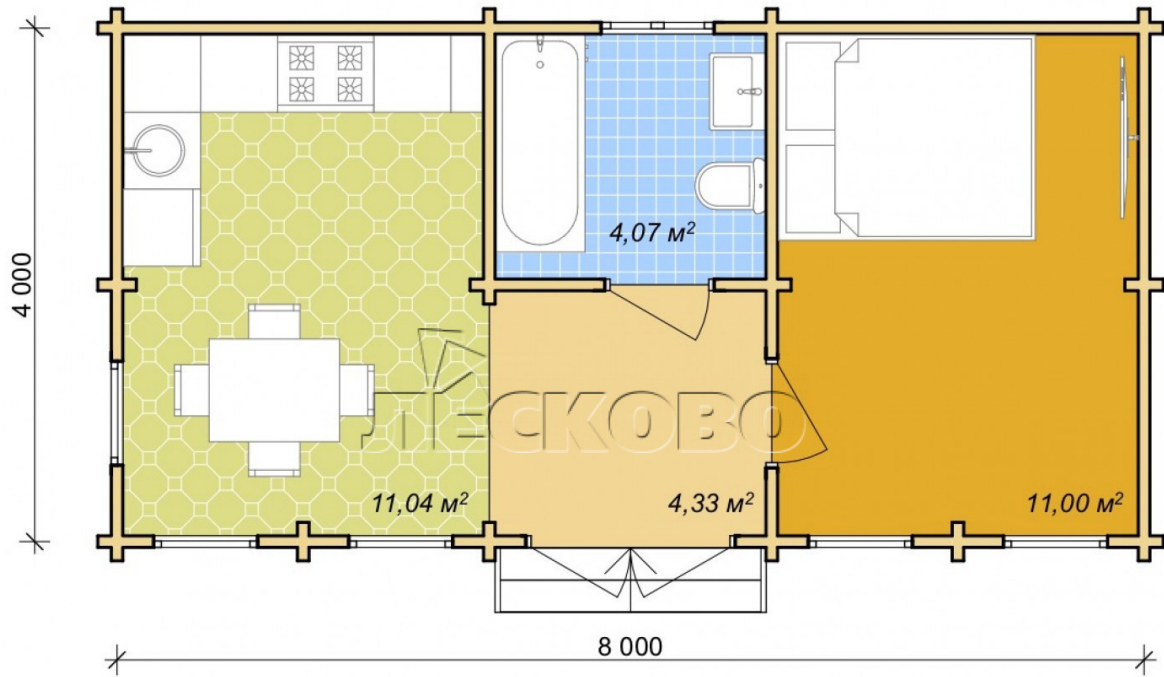

Log Cabin "DS" series 3.5×3

Project Dimensions

4.3 × 8.3 / 32 m²

Full house set

6,183 €

Timber

45 MM

65 MM
+ 1,379 €

Project planning

House Kit

- Wall kit: 44 × 145mm mini-chamber drying chamber with bowls for the project. The material of the tree is spruce, pine (GOST 8486). Humidity 12-14%. The height of the walls is 2.16 m;
- Logs, lower harness: board 45 × 145 mm chamber drying 10-12%;

- Floors: floorboard 35 mm, Chamber drying;
- Ceiling: imitation of a bar 20 × 135 mm, Chamber drying;
- Wooden windows, glass 4 mm, Single. Treatment with a colorless antiseptic. Hardware;

0.87×0.78 м.1 шт.

Window 1.62×1.885
м.4 шт.

- Wooden doors;

1.62×1.885 м.1 шт.

7. Platbands: dry planed board 20 × 100 mm;

8. Roof: shingles.

9. Skirting board 35 mm.

+7 (4942) 499-770

156014, г. Кострома, ул. Базовая, д. 8