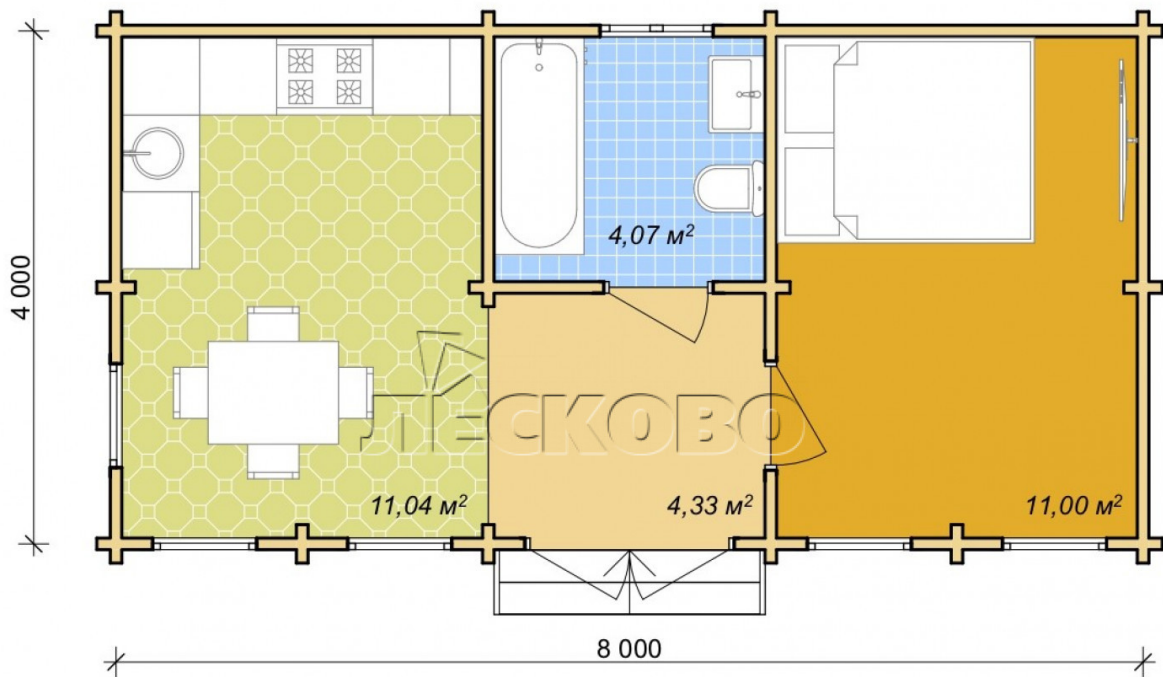

Log Cabin "DS" series 3.5×3

Project Dimensions

4.3 × 8.3 / 32 m²

Цена

9,023 €

Timber

45 mm

65 mm
+ 1,956 €

Assembling a house kit

No assembly required

Assembly required
+ 2,256 €

Project planning

House Kit

- Wall kit: 44 × 145mm mini-chamber drying chamber with bowls for the project. The material of the tree is spruce, pine (GOST 8486). Humidity 12-14%. The height of the walls is 2.16 m;
- Logs, lower harness: board 45 × 145 mm chamber drying 12-16%;
- Floors: floorboard 35 mm, Chamber drying;
- Ceiling: imitation of a bar 20 × 135 mm, Chamber drying;
- Wooden windows, glass 4 mm, Single. Treatment with a colorless antiseptic. Hardware;

Window 0.84×1.885
м.5 шт.

0.87×0.78 м.1 шт.

- Wooden doors;

1.62×1.885 м.1 шт.

7. Platbands: dry planed board 20 × 100 mm;

8. Roof: shingles.

9. Skirting board 35 mm.

+7 (4942) 499-770