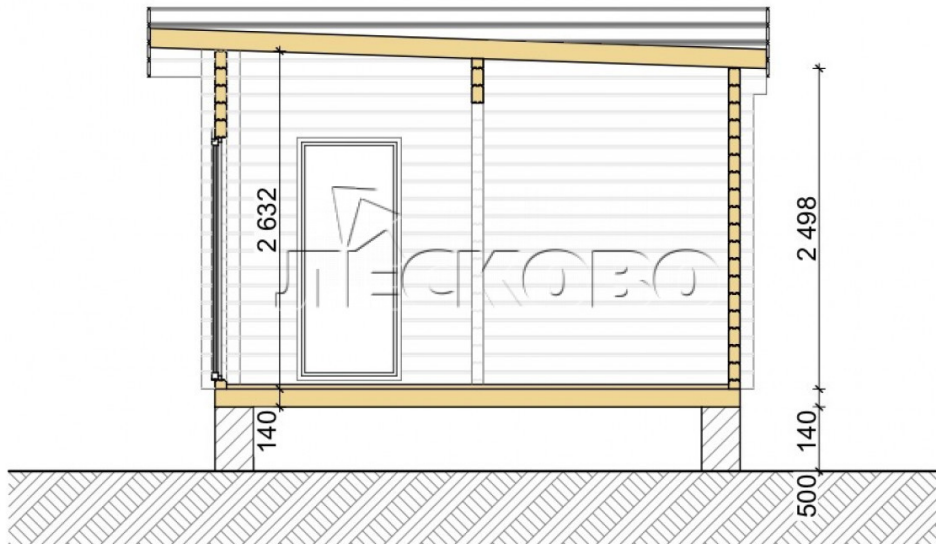

Log Cabin "DS" series 3.5×3

Project Dimensions

4.3 × 8.3 / 32 m²

Full house set

6,183 €

Timber

45 MM

65 MM
+ 1,379 €

Project planning

House Kit

- Wall kit: 44 × 145mm mini-chamber drying chamber with bowls for the project. The material of the tree is spruce, pine (GOST 8486). Humidity 12-14%. The height of the walls is 2.16 m;
- Logs, lower harness: board 45 × 145 mm chamber drying 10-12%;

- Floors: floorboard 35 mm, Chamber drying;
- Ceiling: imitation of a bar 20 × 135 mm, Chamber drying;
- Wooden windows, glass 4 mm, Single. Treatment with a colorless antiseptic. Hardware;

0.87×0.78 м.1 шт.