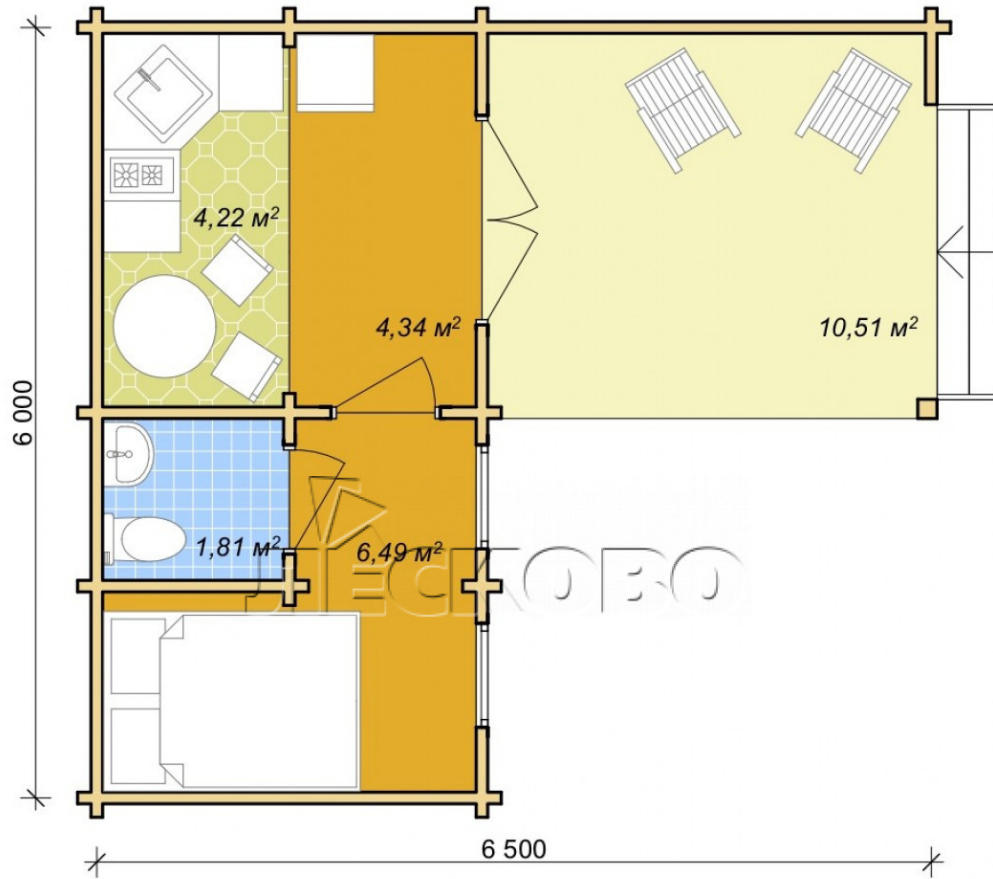

Log Cabin "DS" series 3.5×3

Project Dimensions

6.3 × 6.8 / 29 m²

Full house set

5,241 €

Timber

45 mm

65 mm
+ 1,417 €

Project planning

House Kit

- Wall kit: 44 × 145mm mini-chamber drying chamber with bowls for the project. The material of the tree is spruce, pine (GOST 8486). Humidity 12-14%. The height of the walls is 2.16 m;
- Logs, lower harness: board 45 × 145 mm chamber drying 10-12%;

- Floors: floorboard 35 mm, Chamber drying;
- Ceiling: imitation of a bar 20 × 135 mm, Chamber drying;
- Wooden windows, glass 4 mm, Single. Treatment with a colorless antiseptic. Hardware;

{{ attribute_windows }}