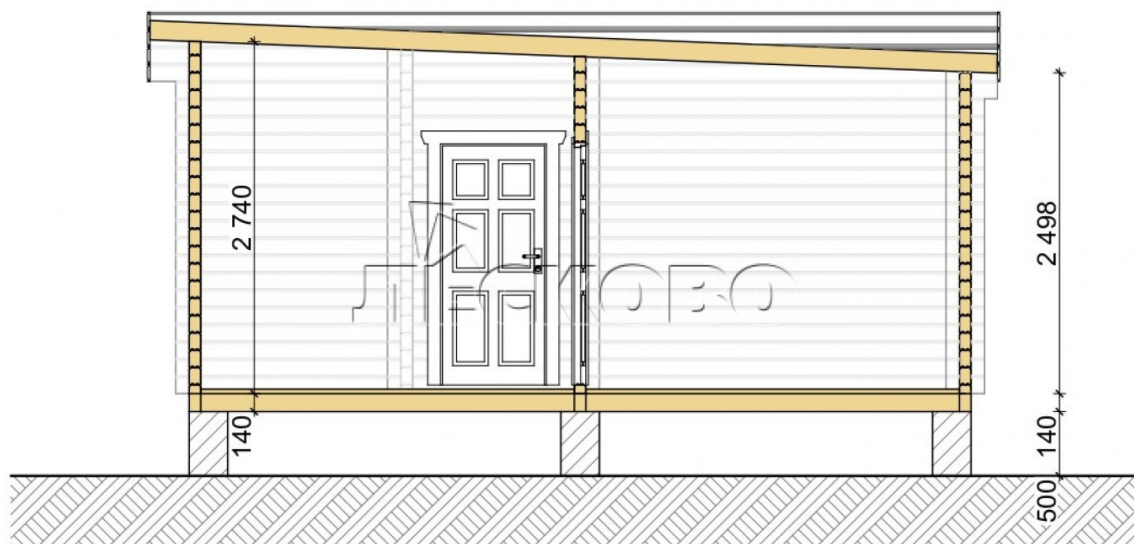

Log Cabin DL-26

Project Dimensions

6.3 × 6.8 / 29 m²

Цена

6,815 €

Timber

45 mm

65 mm
+ 1,820 €

Assembling a house kit

No assembly required

Assembly required
+ 1,704 €

Project planning

House Kit

- Wall kit: 44 × 145mm mini-chamber drying chamber with bowls for the project. The material of the tree is spruce, pine (GOST 8486). Humidity 12-14%. The height of the walls is 2.16 m;
- Logs, lower harness: board 45 × 145 mm chamber drying 12-16%;
- Floors: floorboard 35 mm, Chamber drying;
- Ceiling: imitation of a bar 20 × 135 mm, Chamber drying;
- Wooden windows, glass 4 mm, Single. Treatment with a colorless antiseptic. Hardware;

Window 0.84×1.885
м.2 шт.

- Wooden doors;

1.62×1.885 м.1 шт.

7. Platbands: dry planed board 20 × 100 mm;

8. Roof: shingles.

9. Skirting board 35 mm.

+7 (4942) 499-770

156014, г. Кострома, ул. Базовая, д. 8