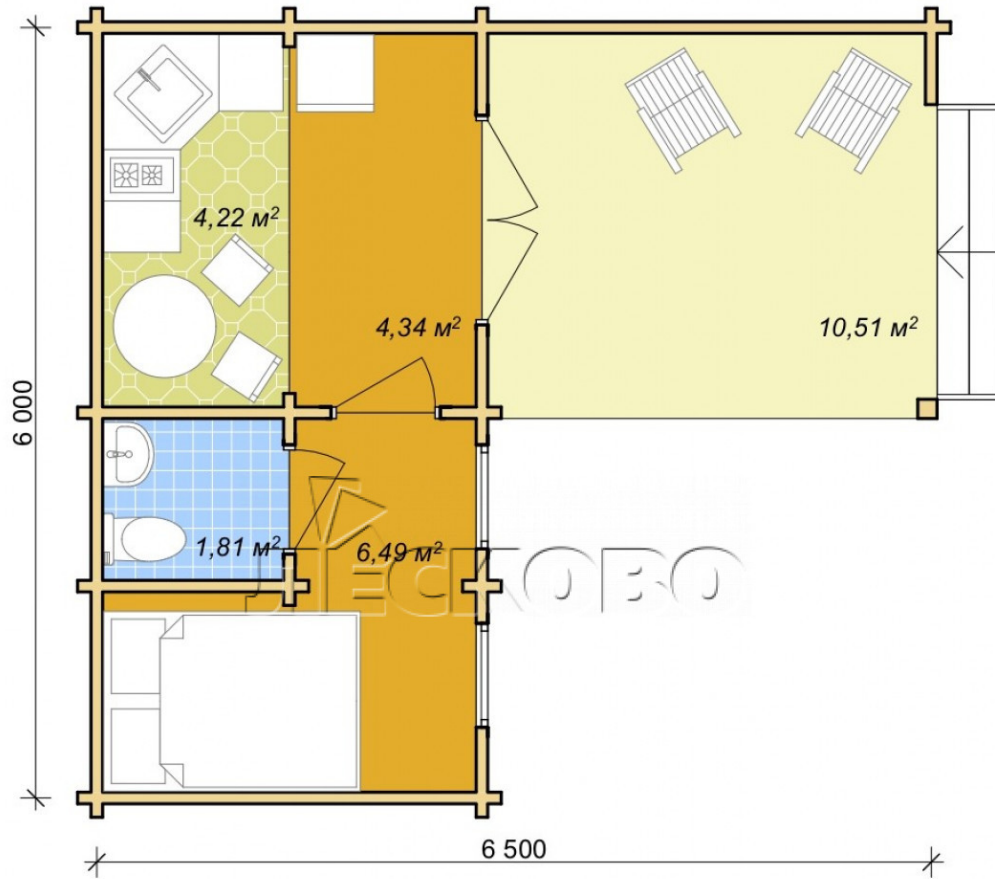

Log Cabin "DS" series 3.5×3

Project Dimensions

6.3 × 6.8 / 29 m²

Full house set

4,741 €

Timber

45 mm

65 mm
+ 1,282 €

Project planning

House Kit

- Wall kit: 44 × 145mm mini-chamber drying chamber with bowls for the project. The material of the tree is spruce, pine (GOST 8486). Humidity 12-14%. The height of the walls is 2.16 m;
- Logs, lower harness: board 45 × 145 mm chamber drying 10-12%;

- Floors: floorboard 35 mm, Chamber drying;
- Ceiling: imitation of a bar 20 × 135 mm, Chamber drying;
- Wooden windows, glass 4 mm, Single. Treatment with a colorless antiseptic. Hardware;

Window 0.84×1.885
м.2 шт.

- Wooden doors;

1.62×1.885 м.1 шт.

7. Platbands: dry planed board 20 × 100 mm;

8. Roof: shingles.

9. Skirting board 35 mm.

+7 (4942) 499-770

156014, г. Кострома, ул. Базовая, д. 8