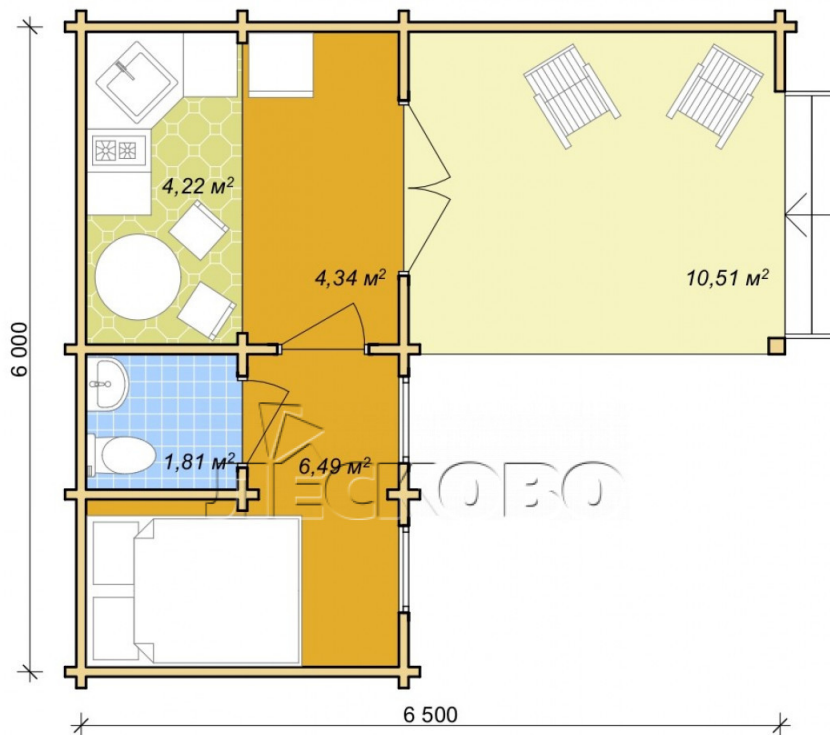

Log Cabin DL-26

Project Dimensions

6.3 × 6.8 / 29 m²

Цена

6,815 €

Timber

45 mm

65 mm
+ 1,820 €

Assembling a house kit

No assembly required

Assembly required
+ 1,704 €

Project planning

House Kit

- Wall kit: 44 × 145mm mini-chamber drying chamber with bowls for the project. The material of the tree is spruce, pine (GOST 8486). Humidity 12-14%. The height of the walls is 2.16 m;
- Logs, lower harness: board 45 × 145 mm chamber drying 12-16%;
- Floors: floorboard 35 mm, Chamber drying;
- Ceiling: imitation of a bar 20 × 135 mm, Chamber drying;
- Wooden windows, glass 4 mm, Single. Treatment with a colorless antiseptic. Hardware;

Window 0.84×1.885
м.2 шт.

- Wooden doors;

1.62×1.885 м.1 шт.

7. Platbands: dry planed board 20 × 100 mm;

8. Roof: shingles.

9. Skirting board 35 mm.

+7 (4942) 499-770

156014, г. Кострома, ул. Базовая, д. 8