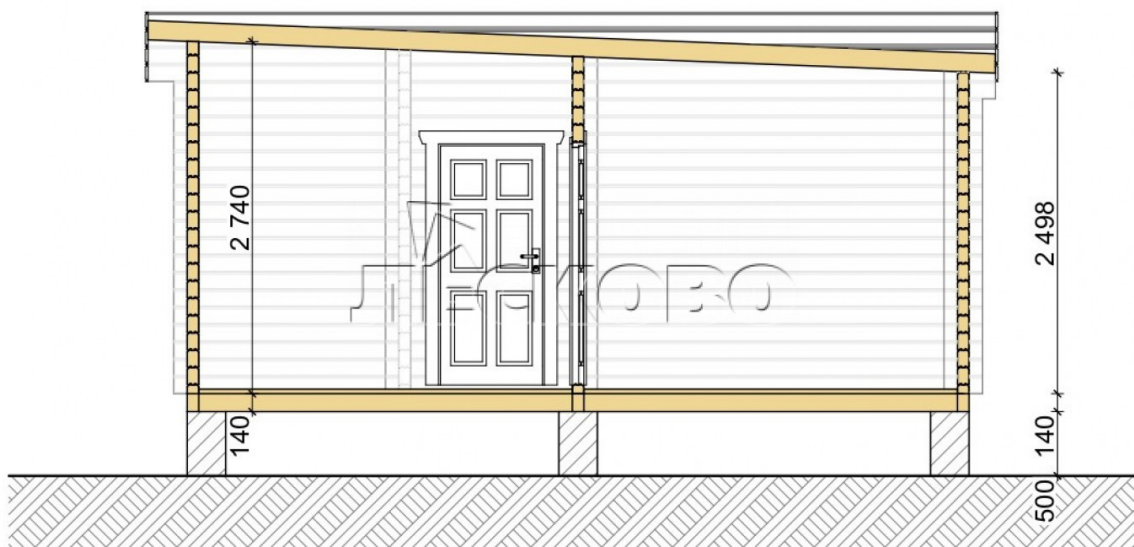

Log Cabin "DS" series 3.5×3

Project Dimensions

6.3 × 6.8 / 29 m²

Full house set

4,741 €

Timber

45 mm

65 mm
+ 1,282 €

Project planning

House Kit

- Wall kit: 44 × 145mm mini-chamber drying chamber with bowls for the project. The material of the tree is spruce, pine (GOST 8486). Humidity 12-14%. The height of the walls is 2.16 m;
- Logs, lower harness: board 45 × 145 mm chamber drying 10-12%;

- Floors: floorboard 35 mm, Chamber drying;
- Ceiling: imitation of a bar 20 × 135 mm, Chamber drying;
- Wooden windows, glass 4 mm, Single. Treatment with a colorless antiseptic. Hardware;

Window 0.84×1.885
м.2 шт.