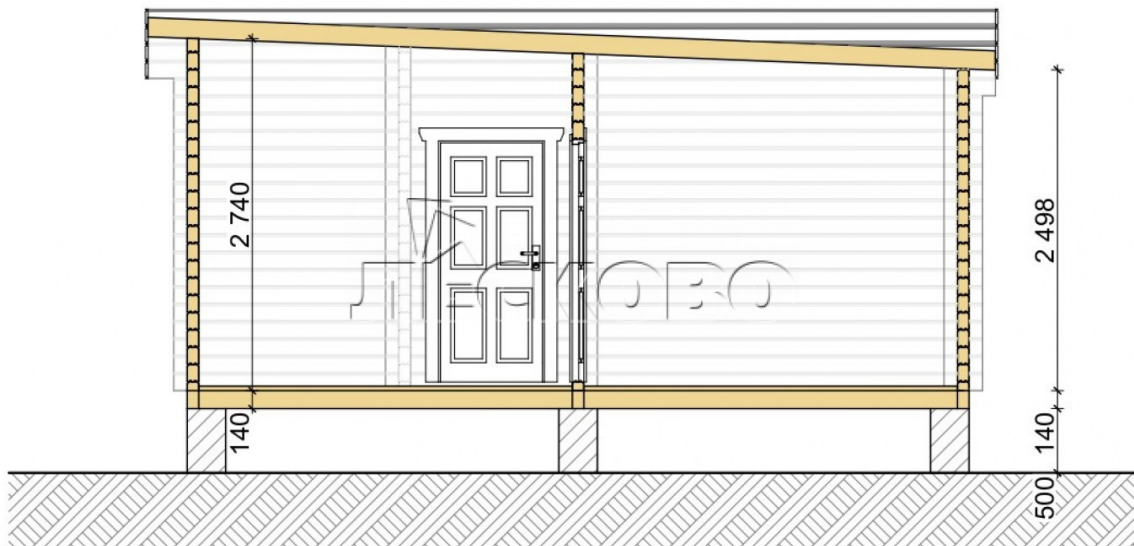

Log Cabin "DS" series 3.5×3

Project Dimensions

6.3 × 6.8 / 29 m²

Full house set

5,241 €

Timber

45 mm

65 mm
+ 1,417 €

Project planning

House Kit

- Wall kit: 44 × 145mm mini-chamber drying chamber with bowls for the project. The material of the tree is spruce, pine (GOST 8486). Humidity 12-14%. The height of the walls is 2.16 m;
- Logs, lower harness: board 45 × 145 mm chamber drying 10-12%;

- Floors: floorboard 35 mm, Chamber drying;
- Ceiling: imitation of a bar 20 × 135 mm, Chamber drying;
- Wooden windows, glass 4 mm, Single. Treatment with a colorless antiseptic. Hardware;

{{ attribute_windows }}