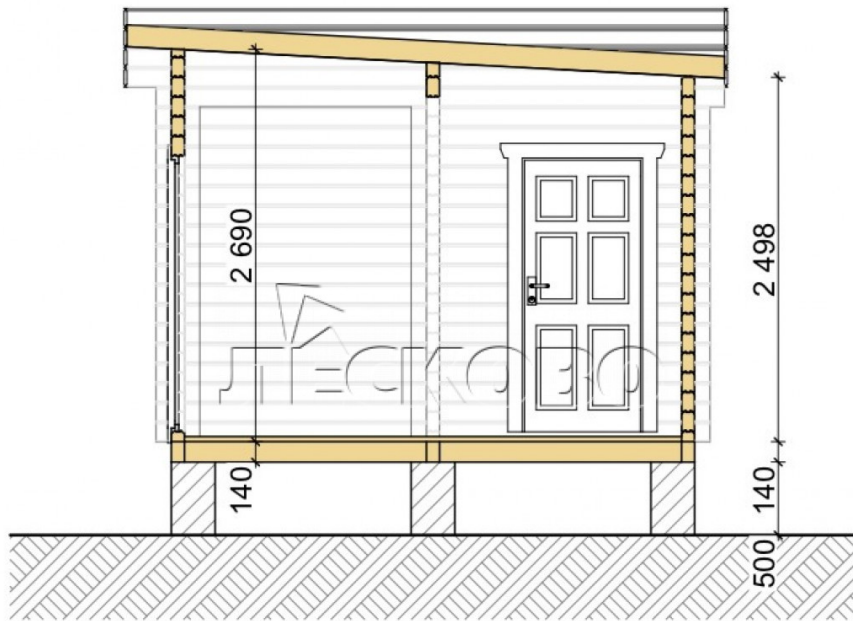

Log Cabin "DS" series 3.5×3

Project Dimensions

3.8 × 8 / 27 m²

Цена

6,728 €

Timber

45 mm

65 mm
+ 1,688 €

Assembling a house kit

No assembly required

Assembly required
+ 1,682 €

Project planning

House Kit

- Wall kit: 44 × 145mm mini-chamber drying chamber with bowls for the project. The material of the tree is spruce, pine (GOST 8486). Humidity 12-14%. The height of the walls is 2.16 m;
- Logs, lower harness: board 45 × 145 mm chamber drying 12-16%;
- Floors: floorboard 35 mm, Chamber drying;
- Ceiling: imitation of a bar 20 × 135 mm, Chamber drying;
- Wooden windows, glass 4 mm, Single. Treatment with a colorless antiseptic. Hardware;

Window 0.87×1.17
м.1 шт.

Window 1.62×1.885
м.1 шт.

- Wooden doors;

1.62×1.885 м.1 шт.

7. Platbands: dry planed board 20 × 100 mm;

8. Roof: shingles.

9. Skirting board 35 mm.

+7 (4942) 499-770