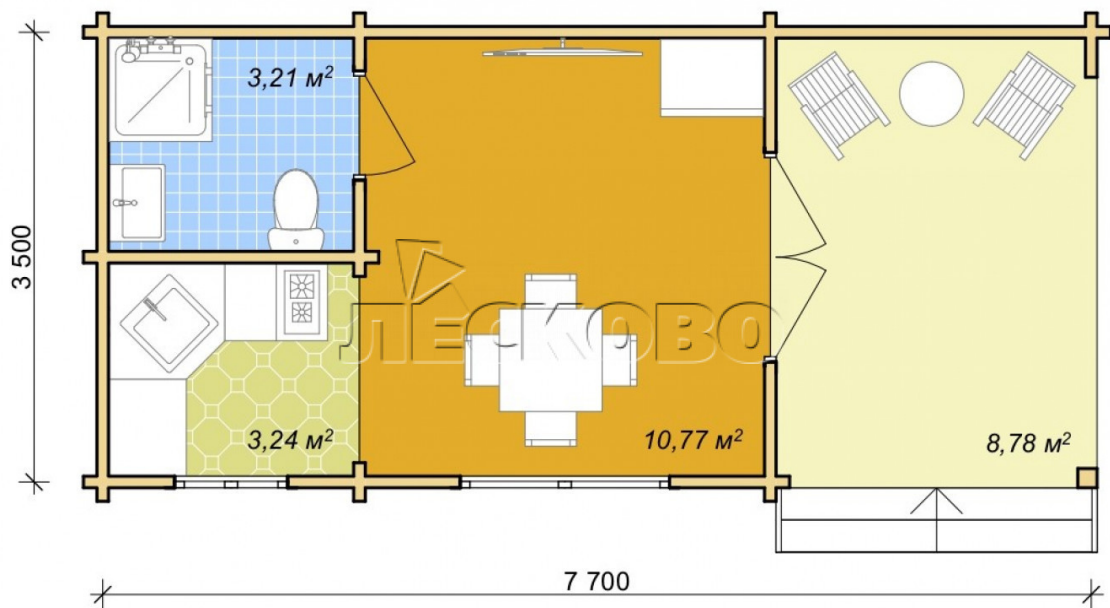

Log Cabin "DS" series 3.5×3

Project Dimensions

3.8 × 8 / 27 m²

Full house set

5,145 €

Timber

45 mm

65 mm
+ 1,312 €

Project planning

House Kit

- Wall kit: 44 × 145mm mini-chamber drying chamber with bowls for the project. The material of the tree is spruce, pine (GOST 8486). Humidity 12-14%. The height of the walls is 2.16 m;
- Logs, lower harness: board 45 × 145 mm chamber drying 10-12%;
- Floors: floorboard 35 mm, Chamber drying;
- Ceiling: imitation of a bar 20 × 135 mm, Chamber drying;
- Wooden windows, glass 4 mm, Single. Treatment with a colorless antiseptic. Hardware;
- Wooden doors;

{{ attribute_windows }}

1.62×1.885 м.1 шт.

7. Platbands: dry planed board 20 × 100 mm;

8. Roof: shingles.

9. Skirting board 35 mm.

+7 (4942) 499-770

156014, г. Кострома, ул. Базовая, д. 8