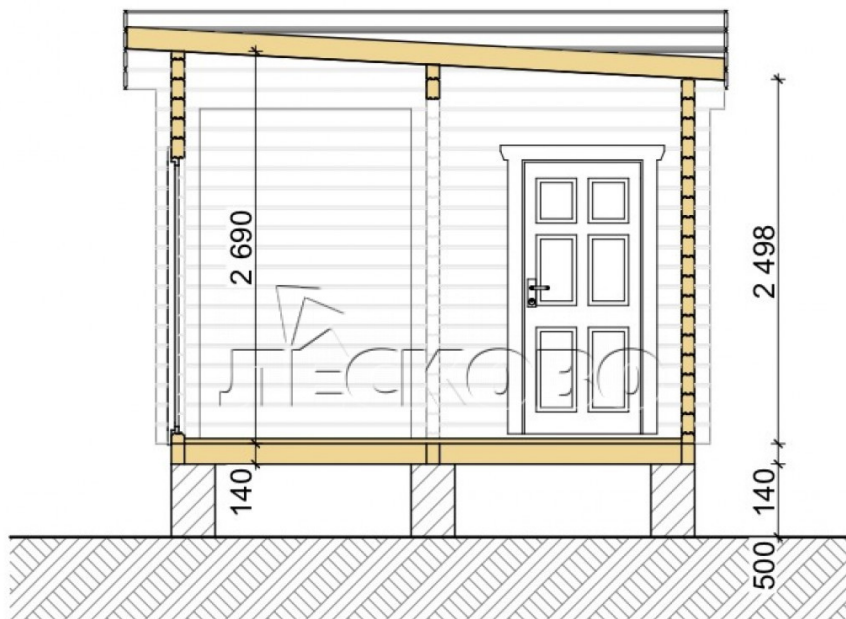

Log Cabin "DS" series 3.5×3

Project Dimensions

3.8 × 8 / 27 m²

Full house set

5,145 €

Timber

45 mm

65 mm
+ 1,312 €

Project planning

House Kit

- Wall kit: 44 × 145mm mini-chamber drying chamber with bowls for the project. The material of the tree is spruce, pine (GOST 8486). Humidity 12-14%. The height of the walls is 2.16 m;
- Logs, lower harness: board 45 × 145 mm chamber drying 10-12%;
- Floors: floorboard 35 mm, Chamber drying;
- Ceiling: imitation of a bar 20 × 135 mm, Chamber drying;
- Wooden windows, glass 4 mm, Single. Treatment with a colorless antiseptic. Hardware;
- Wooden doors;