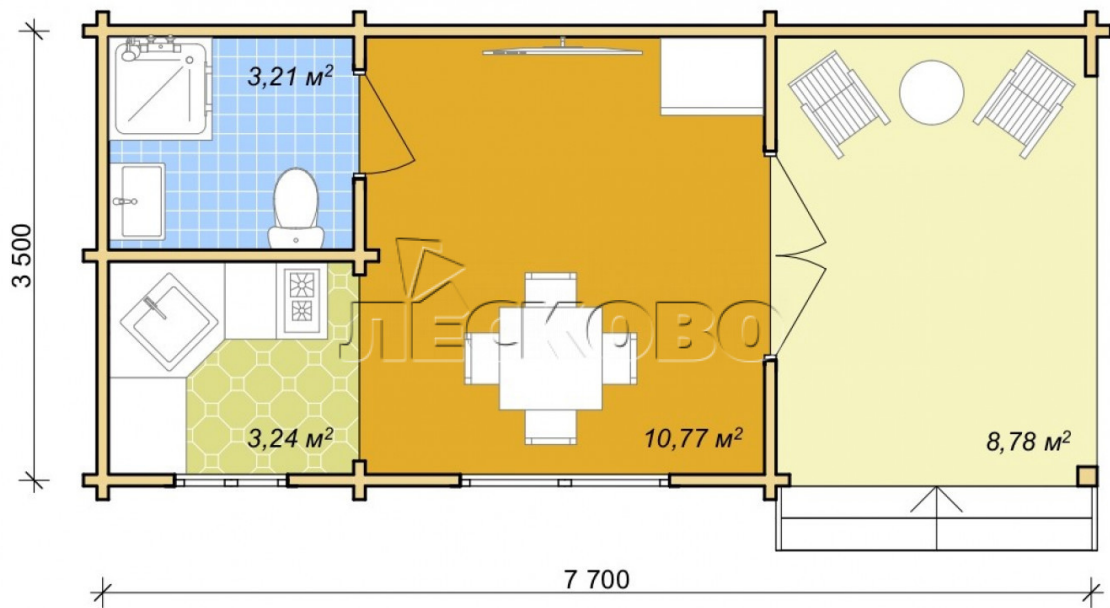

Log Cabin "DS" series 3.5×3

Project Dimensions

3.8 × 8 / 27 m²

Цена

6,728 €

Timber

45 mm

65 mm
+ 1,688 €

Assembling a house kit

No assembly required

Assembly required
+ 1,682 €

Project planning

House Kit

- Wall kit: 44 × 145mm mini-chamber drying chamber with bowls for the project. The material of the tree is spruce, pine (GOST 8486). Humidity 12-14%. The height of the walls is 2.16 m;
- Logs, lower harness: board 45 × 145 mm chamber drying 12-16%;
- Floors: floorboard 35 mm, Chamber drying;
- Ceiling: imitation of a bar 20 × 135 mm, Chamber drying;
- Wooden windows, glass 4 mm, Single. Treatment with a colorless antiseptic. Hardware;

Window 0.87×1.17
м.1 шт.

Window 1.62×1.885
м.1 шт.

- Wooden doors;

1.62×1.885 м.1 шт.

7. Platbands: dry planed board 20 × 100 mm;

8. Roof: shingles.

9. Skirting board 35 mm.

+7 (4942) 499-770