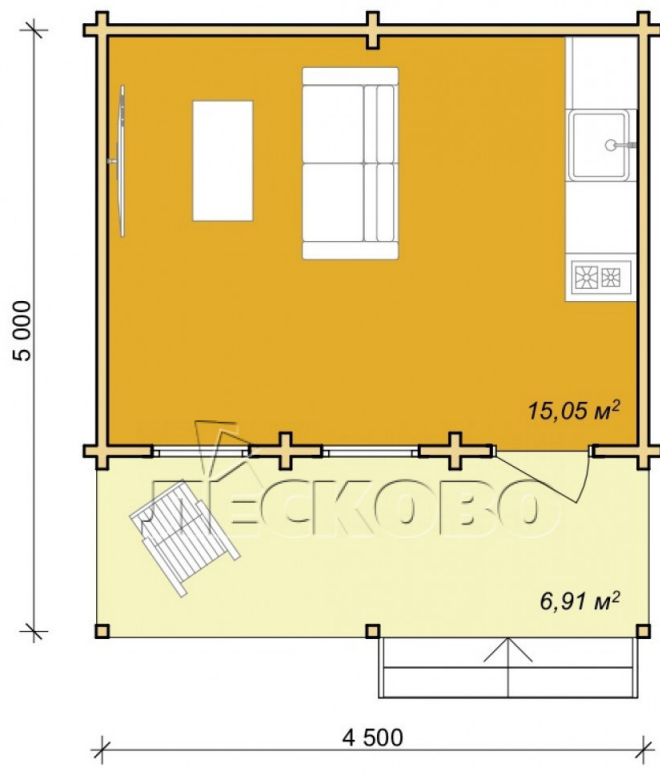

## Log Cabin "DS" series 3.5×3

Project Dimensions

5.3 × 4.8 / 22 m<sup>2</sup>

Цена

**5,244 €**

## House Kit

- Wall kit: 44 × 145mm mini-chamber drying chamber with bowls for the project. The material of the tree is spruce, pine (GOST 8486). Humidity 12-14%. The height of the walls is 2.16 m;
- Logs, lower harness: board 45 × 145 mm chamber drying 12-16%;
- Floors: floorboard 35 mm, Chamber drying;
- Ceiling: imitation of a bar 20 × 135 mm, Chamber drying;
- Wooden windows, glass 4 mm, Single. Treatment with a colorless antiseptic. Hardware;

Window 0.84×1.885

м.2 шт.

- Wooden doors;

Door 0.84×1.885 м.

Лев.-Прав.1 шт.

7. Platbands: dry planed board 20 × 100 mm;

8. Roof: shingles.

9. Skirting board 35 mm.