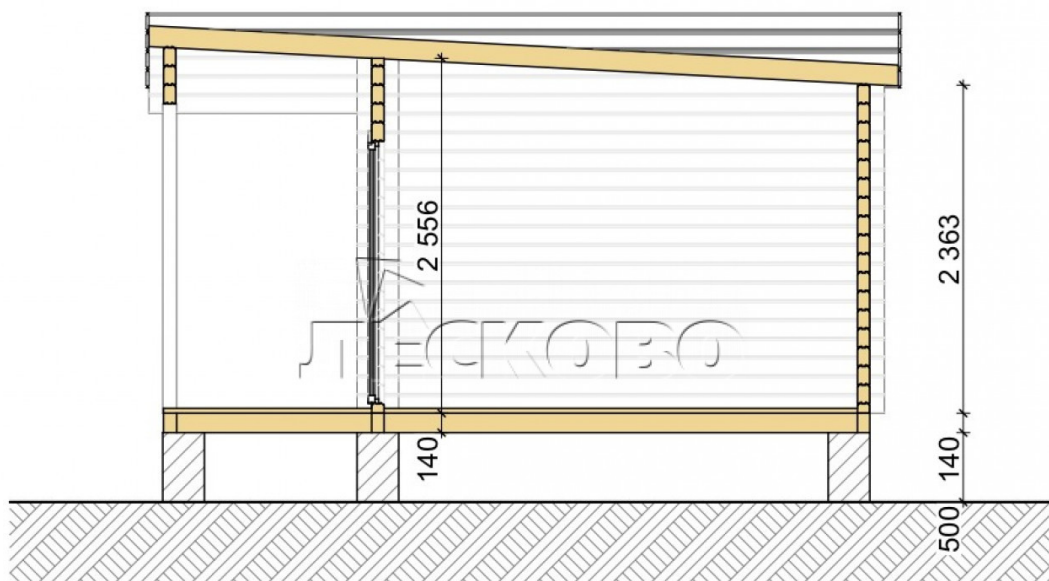

## Log Cabin "DS" series 3.5×3

Project Dimensions

5.3 × 4.8 / 22 m<sup>2</sup>

Full house set

**4,043 €**

## Project planning

## House Kit

- Wall kit: 44 × 145mm mini-chamber drying chamber with bowls for the project. The material of the tree is spruce, pine (GOST 8486). Humidity 12-14%. The height of the walls is 2.16 m;
  - Logs, lower harness: board 45 × 145 mm chamber drying 10-12%;
  - Floors: floorboard 35 mm, Chamber drying;
  - Ceiling: imitation of a bar 20 × 135 mm, Chamber drying;
  - Wooden windows, glass 4 mm, Single. Treatment with a colorless antiseptic. Hardware;
- {{ attribute\_windows }}
- Wooden doors;
- {{ attribute\_doors }}
- Platbands: dry planed board 20 × 100 mm;
  - Roof: shingles.