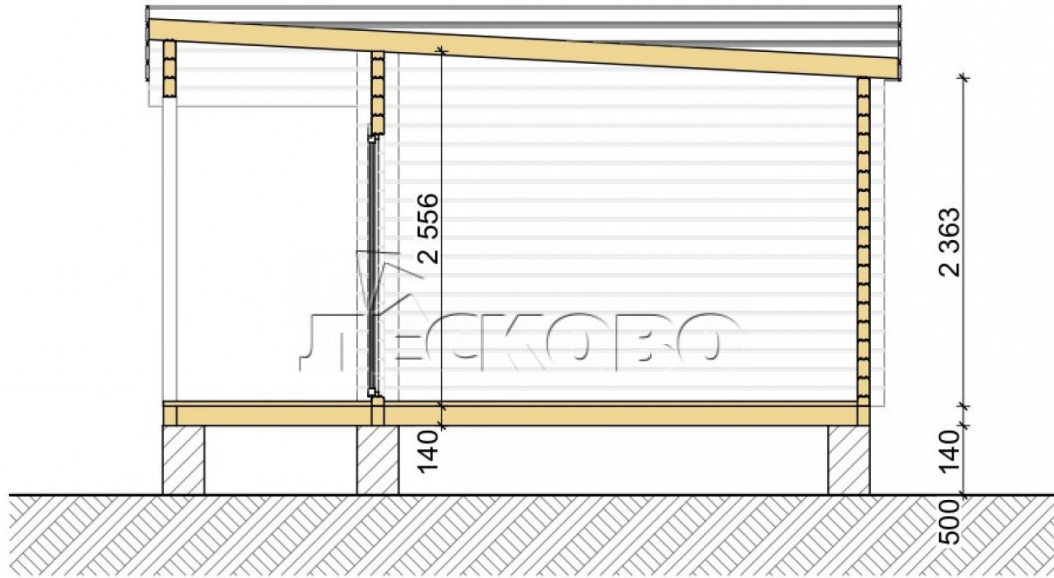

## House Kit

- Wall kit: 44 × 145mm mini-chamber drying chamber with bowls for the project. The material of the tree is spruce, pine (GOST 8486). Humidity 12-14%. The height of the walls is 2.16 m;
- Logs, lower harness: board 45 × 145 mm chamber drying 12-16%;
- Floors: floorboard 35 mm, Chamber drying;
- Ceiling: imitation of a bar 20 × 135 mm, Chamber drying;
- Wooden windows, glass 4 mm, Single. Treatment with a colorless antiseptic. Hardware;