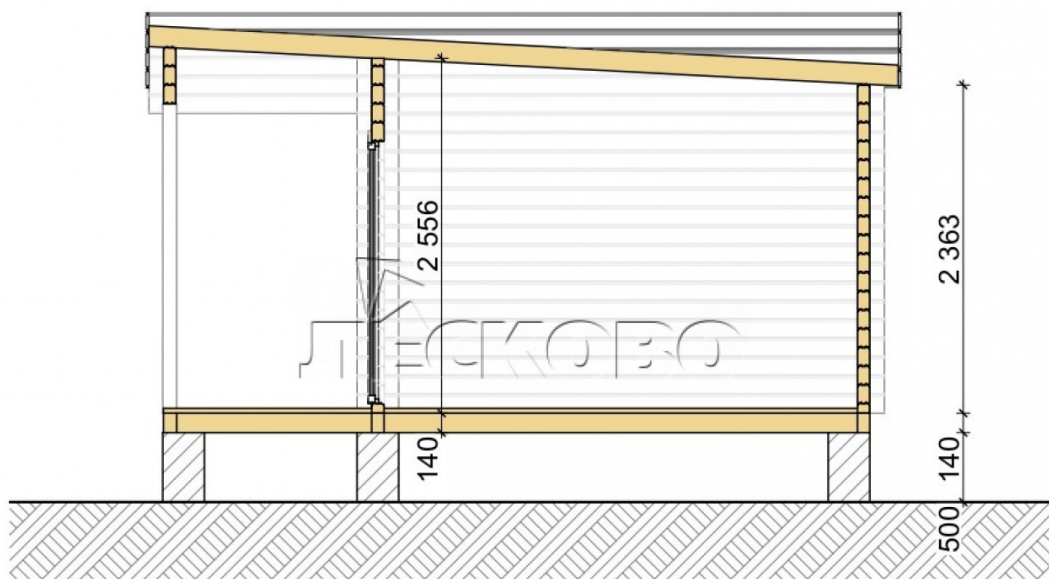

## Log Cabin "DS" series 3.5×3

Project Dimensions

5.3 × 4.8 / 22 m<sup>2</sup>

Full house set

**3,899 €**

## Project planning

## House Kit

- Wall kit: 44 × 145mm mini-chamber drying chamber with bowls for the project. The material of the tree is spruce, pine (GOST 8486). Humidity 12-14%. The height of the walls is 2.16 m;
- Logs, lower harness: board 45 × 145 mm chamber drying 10-12%;
- Floors: floorboard 35 mm, Chamber drying;
- Ceiling: imitation of a bar 20 × 135 mm, Chamber drying;
- Wooden windows, glass 4 mm, Single. Treatment with a colorless antiseptic. Hardware;

Window 0.84×1.885  
м.2 шт.

- Wooden doors;

Door 0.84×1.885 м.

Лев.-Прав.1 шт.

7. Platbands: dry planed board 20 × 100 mm;

8. Roof: shingles.

9. Skirting board 35 mm.

+7 (4942) 499-770