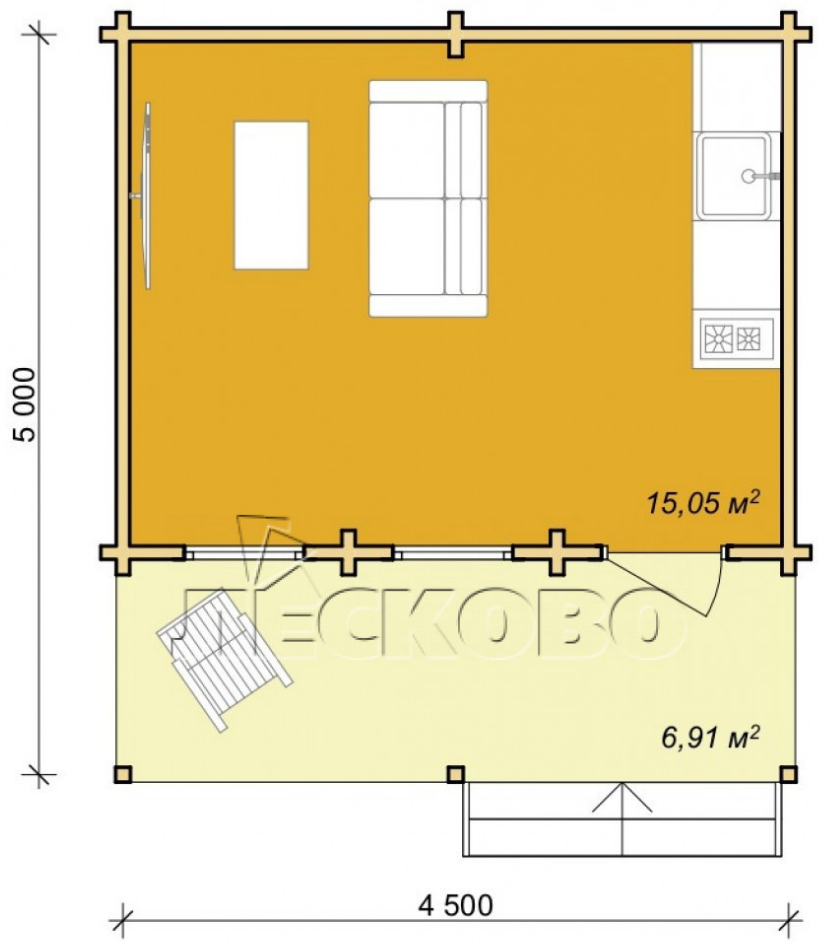

## Log Cabin "DS" series 3.5×3

Project Dimensions

5.3 × 4.8 / 22 m<sup>2</sup>

Full house set

**4,043 €**

## House Kit

- Wall kit: 44 × 145mm mini-chamber drying chamber with bowls for the project. The material of the tree is spruce, pine (GOST 8486). Humidity 12-14%. The height of the walls is 2.16 m;
  - Logs, lower harness: board 45 × 145 mm chamber drying 10-12%;
  - Floors: floorboard 35 mm, Chamber drying;
  - Ceiling: imitation of a bar 20 × 135 mm, Chamber drying;
  - Wooden windows, glass 4 mm, Single. Treatment with a colorless antiseptic. Hardware;
- {{ attribute\_windows }}
- Wooden doors;
- {{ attribute\_doors }}
- Platbands: dry planed board 20 × 100 mm;
  - Roof: shingles.