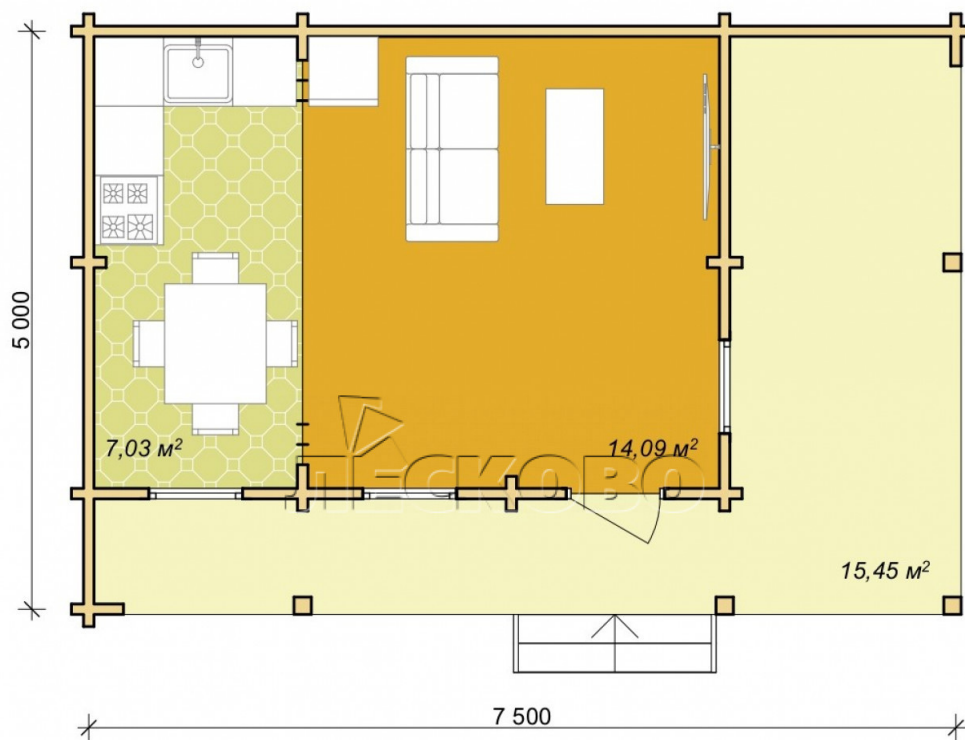

Project planning