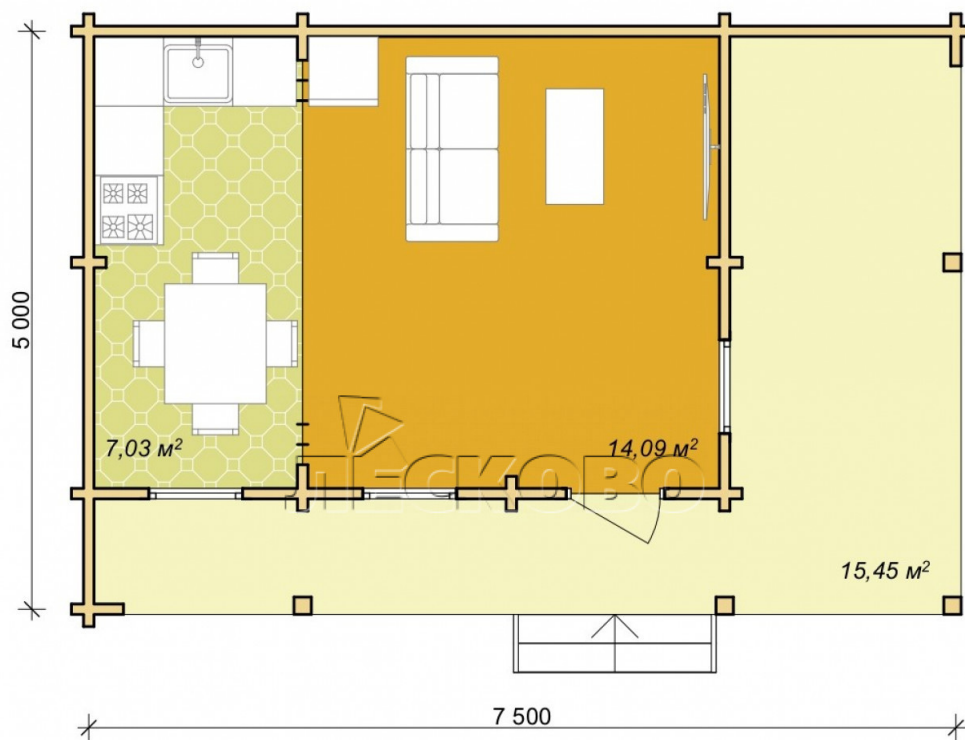

Log Cabin "DS" series 3.5×3

Project Dimensions

5.8 × 7.8 / 37 m²

Цена

7,547 €

Timber

45 mm

65 mm
+ 1,804 €

Assembling a house kit

No assembly required

Assembly required
+ 1,887 €

Project planning

House Kit

- Wall kit: 44 × 145mm mini-chamber drying chamber with bowls for the project. The material of the tree is spruce, pine (GOST 8486). Humidity 12-14%. The height of the walls is 2.16 m;
- Logs, lower harness: board 45 × 145 mm chamber drying 12-16%;
- Floors: floorboard 35 mm, Chamber drying;
- Ceiling: imitation of a bar 20 × 135 mm, Chamber drying;
- Wooden windows, glass 4 mm, Single. Treatment with a colorless antiseptic. Hardware;

Window 0.84×1.885
м.3 шт.

- Wooden doors;

Door 0.84×1.885 м.

Лев.-Прав.1 шт.

7. Platbands: dry planed board 20 × 100 mm;

8. Roof: shingles.

9. Skirting board 35 mm.

+7 (4942) 499-770