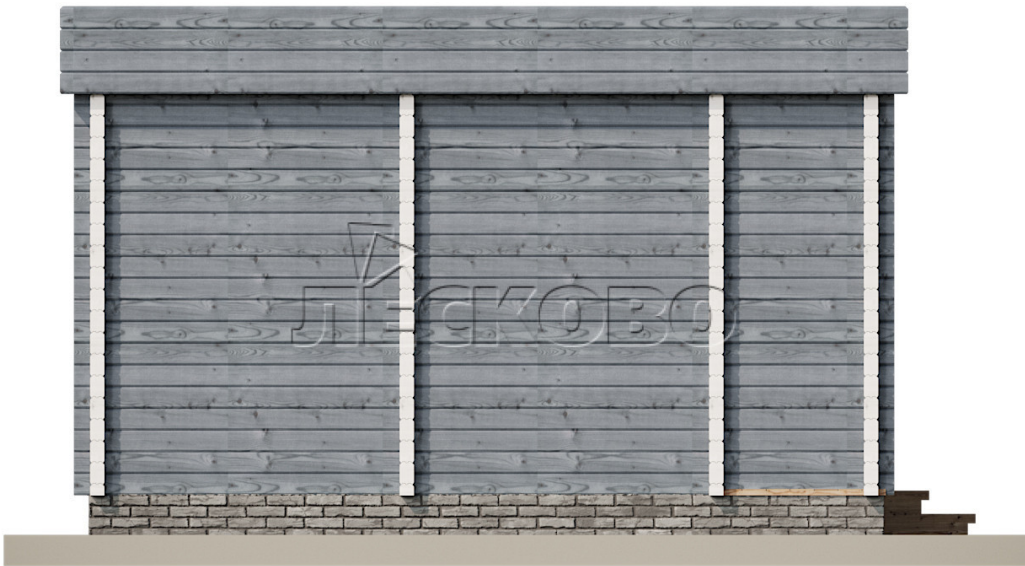

Log Cabin "DS" series 3.5×3

Project Dimensions

5.8 × 7.8 / 37 m²

Цена

7,547 €

Timber

45 mm

65 mm
+ 1,804 €

Assembling a house kit

No assembly required

Assembly required
+ 1,887 €

Project planning

House Kit

- Wall kit: 44 × 145mm mini-chamber drying chamber with bowls for the project. The material of the tree is spruce, pine (GOST 8486). Humidity 12-14%. The height of the walls is 2.16 m;
- Logs, lower harness: board 45 × 145 mm chamber drying 12-16%;
- Floors: floorboard 35 mm, Chamber drying;
- Ceiling: imitation of a bar 20 × 135 mm, Chamber drying;
- Wooden windows, glass 4 mm, Single. Treatment with a colorless antiseptic. Hardware;

Window 0.84×1.885
м.3 шт.

- Wooden doors;

Door 0.84×1.885 м.

Лев.-Прав.1 шт.

7. Platbands: dry planed board 20 × 100 mm;

8. Roof: shingles.

9. Skirting board 35 mm.

+7 (4942) 499-770