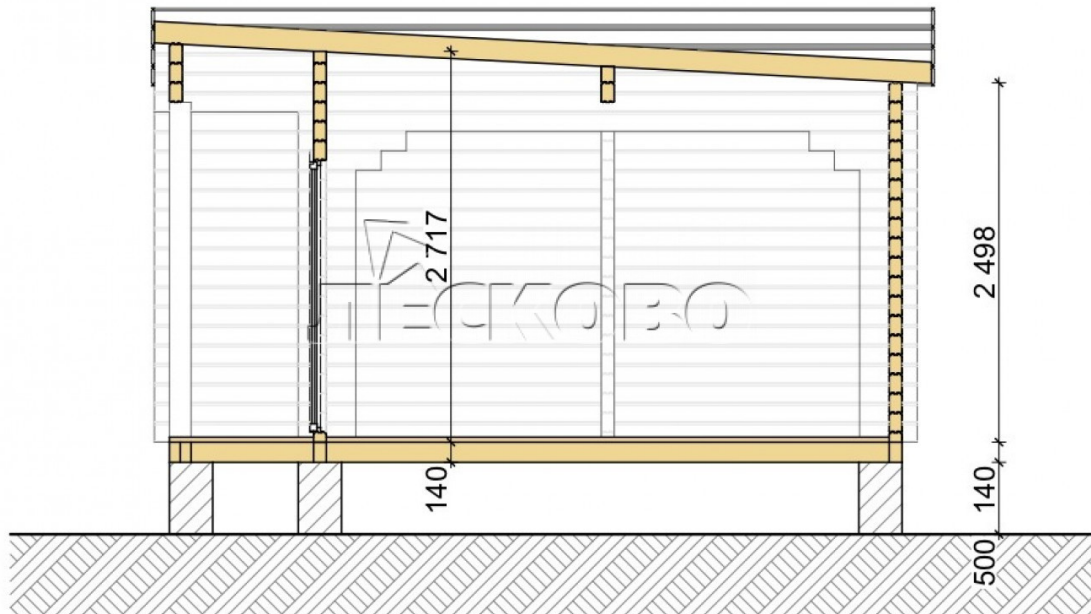

Log Cabin "DS" series 3.5×3

Project Dimensions

5.8 × 7.8 / 37 m²

Цена

7,547 €

Timber

45 mm

65 mm
+ 1,804 €

Assembling a house kit

No assembly required

Assembly required
+ 1,887 €

Project planning

House Kit

- Wall kit: 44 × 145mm mini-chamber drying chamber with bowls for the project. The material of the tree is spruce, pine (GOST 8486). Humidity 12-14%. The height of the walls is 2.16 m;
- Logs, lower harness: board 45 × 145 mm chamber drying 12-16%;
- Floors: floorboard 35 mm, Chamber drying;
- Ceiling: imitation of a bar 20 × 135 mm, Chamber drying;
- Wooden windows, glass 4 mm, Single. Treatment with a colorless antiseptic. Hardware;

Window 0.84×1.885
м.3 шт.

- Wooden doors;

Door 0.84×1.885 м.

Лев.-Прав.1 шт.

7. Platbands: dry planed board 20 × 100 mm;

8. Roof: shingles.

9. Skirting board 35 mm.

+7 (4942) 499-770