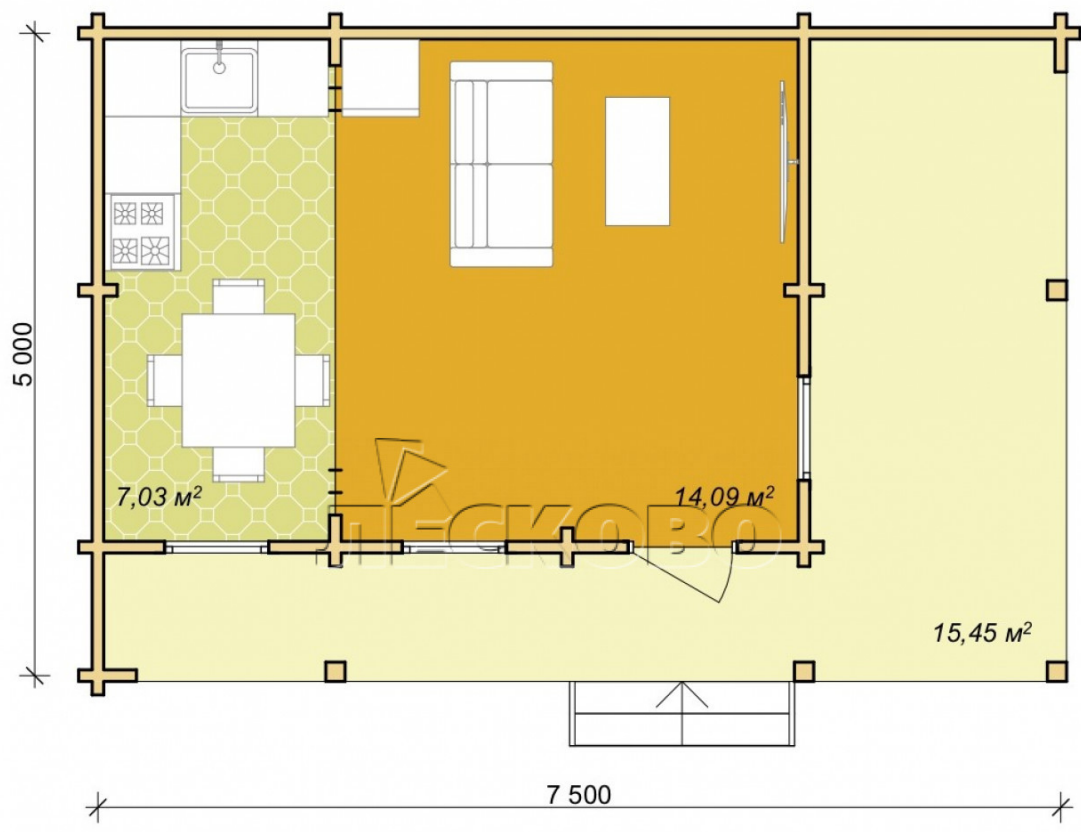

Log Cabin "DS" series 3.5×3

Project Dimensions

5.8 × 7.8 / 37 m²

Full house set

5,841 €

Timber

45 MM

65 MM
+ 1,406 €

Project planning

House Kit

- Wall kit: 44 × 145mm mini-chamber drying chamber with bowls for the project. The material of the tree is spruce, pine (GOST 8486). Humidity 12-14%. The height of the walls is 2.16 m;
- Logs, lower harness: board 45 × 145 mm chamber drying 10-12%;

- Floors: floorboard 35 mm, Chamber drying;
- Ceiling: imitation of a bar 20 × 135 mm, Chamber drying;
- Wooden windows, glass 4 mm, Single. Treatment with a colorless antiseptic. Hardware;

{{ attribute_windows }}