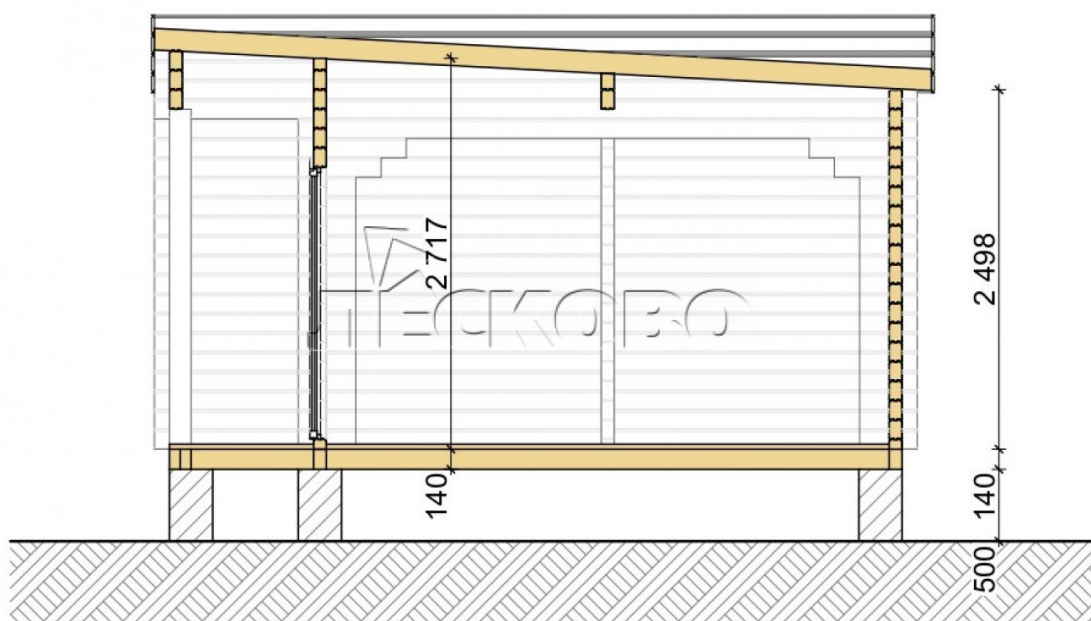

Log Cabin "DS" series 3.5×3

Project Dimensions

5.8 × 7.8 / 37 m²

Full house set

5,841 €

Timber

45 MM

65 MM
+ 1,406 €

Project planning

House Kit

- Wall kit: 44 × 145mm mini-chamber drying chamber with bowls for the project. The material of the tree is spruce, pine (GOST 8486). Humidity 12-14%. The height of the walls is 2.16 m;
- Logs, lower harness: board 45 × 145 mm chamber drying 10-12%;

- Floors: floorboard 35 mm, Chamber drying;
- Ceiling: imitation of a bar 20 × 135 mm, Chamber drying;
- Wooden windows, glass 4 mm, Single. Treatment with a colorless antiseptic. Hardware;

{{ attribute_windows }}