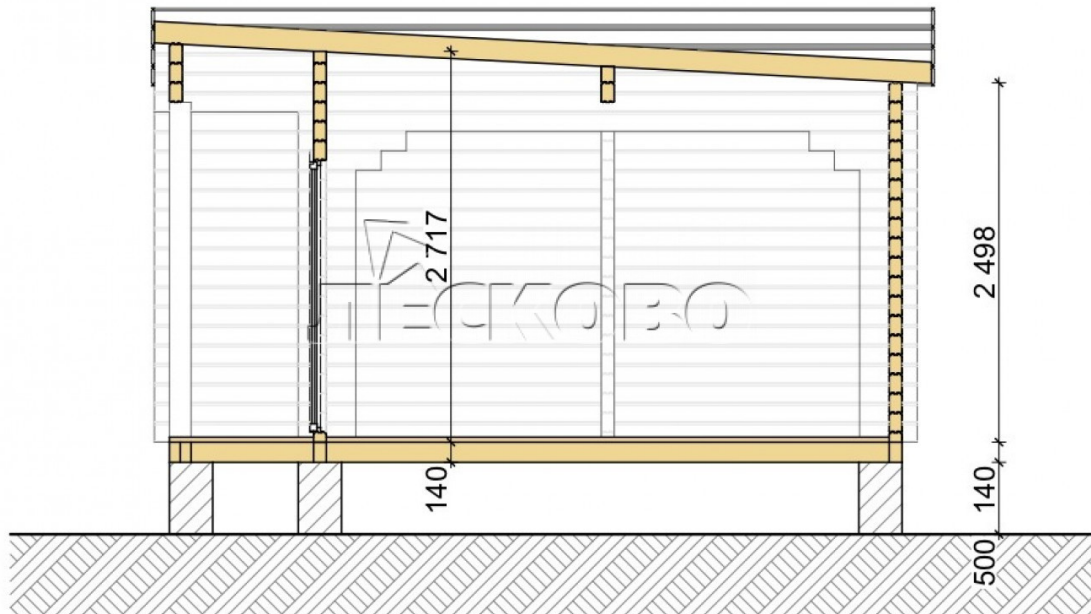

House Kit

- Wall kit: 44 × 145mm mini-chamber drying chamber with bowls for the project. The material of the tree is spruce, pine (GOST 8486). Humidity 12-14%. The height of the walls is 2.16 m;
- Logs, lower harness: board 45 × 145 mm chamber drying 12-16%;
- Floors: floorboard 35 mm, Chamber drying;
- Ceiling: imitation of a bar 20 × 135 mm, Chamber drying;
- Wooden windows, glass 4 mm, Single. Treatment with a colorless antiseptic. Hardware;

- Wooden doors;