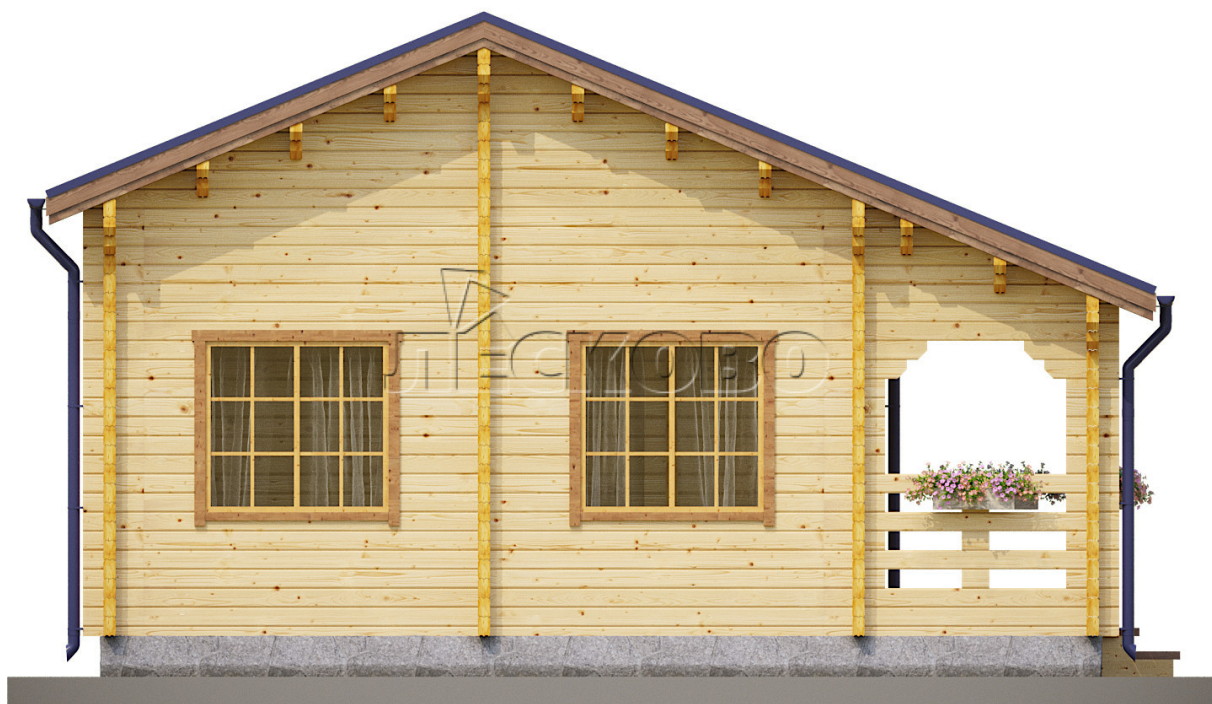

Log Cabin "DS" series 3.5×3

Project Dimensions

5.8 × 5.8 / 48 m²

Full house set

8,354 €

Timber

45 MM

65 MM
+ 2,403 €

Project planning

House Kit

- Wall kit: 44 × 145mm mini-chamber drying chamber with bowls for the project. The material of the tree is spruce, pine (GOST 8486). Humidity 12-14%. The height of the walls is 2.16 m;
- Logs, lower harness: board 45 × 145 mm chamber drying 10-12%;
- Floors: floorboard 35 mm, Chamber drying;
- Ceiling: imitation of a bar 20 × 135 mm, Chamber drying;
- Wooden windows, glass 4 mm, Single. Treatment with a colorless antiseptic. Hardware;