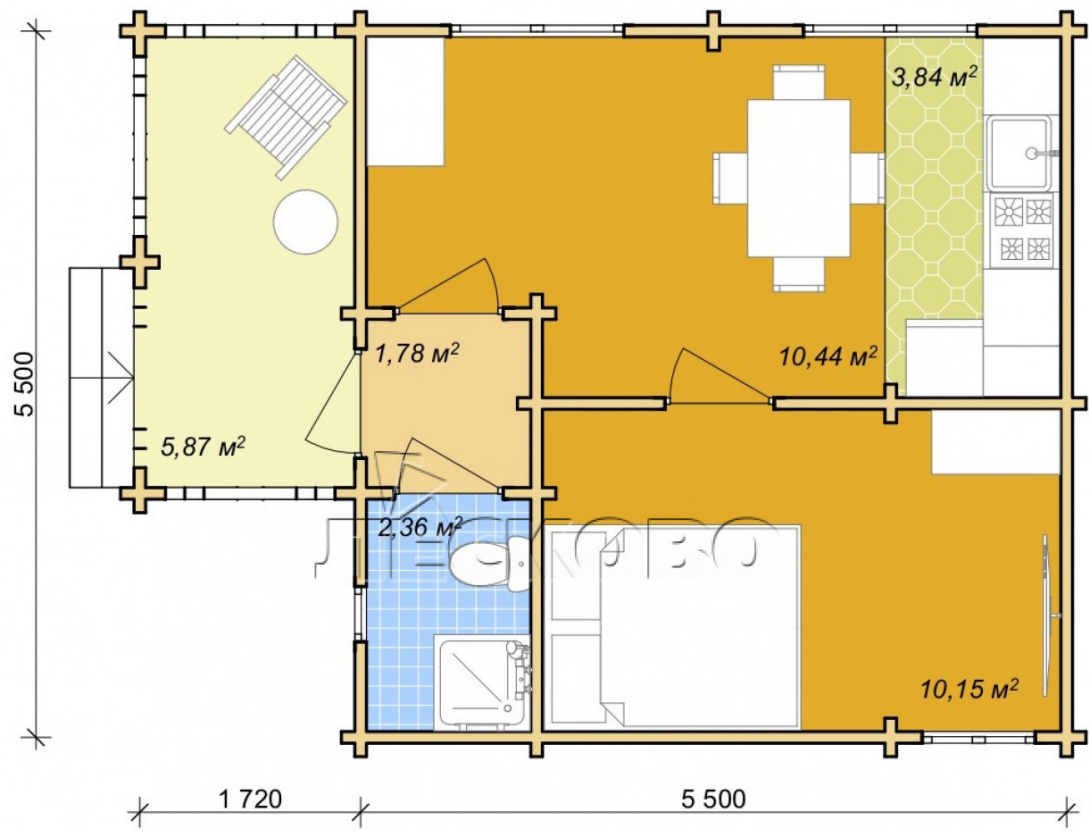

Log Cabin "DS" series 3.5×3

Project Dimensions

5.8 × 5.8 / 48 m²

Full house set

8,056 €

Timber

45 MM

65 MM
+ 2,317 €

Project planning

House Kit

- Wall kit: 44 × 145mm mini-chamber drying chamber with bowls for the project. The material of the tree is spruce, pine (GOST 8486). Humidity 12-14%. The height of the walls is 2.16 m;
- Logs, lower harness: board 45 × 145 mm chamber drying 10-12%;
- Floors: floorboard 35 mm, Chamber drying;
- Ceiling: imitation of a bar 20 × 135 mm, Chamber drying;
- Wooden windows, glass 4 mm, Single. Treatment with a colorless antiseptic. Hardware;

Window 0.87×1.17 м.1 шт.
Window 1.34×1.17 м.2 шт.
0.40×0.38 м.2 шт.

- Wooden doors;

3 шт.
0.84×1.885 м.
glass.1 шт.

7. Platbands: dry planed board 20 × 100 mm;

8. Roof: shingles.

9. Skirting board 35 mm.

+7 (4942) 499-770