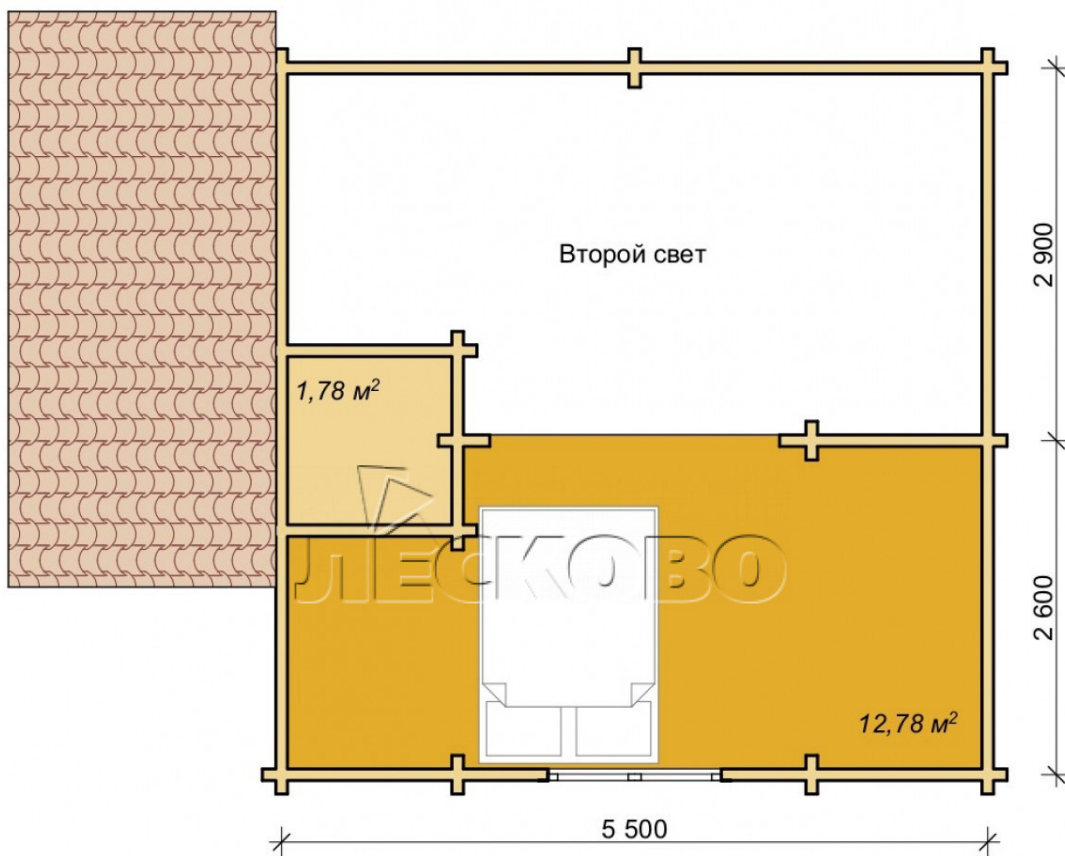

Log Cabin "DS" series 3.5×3

Project Dimensions

5.8 × 5.8 / 48 m²

Full house set

8,354 €

Timber

45 MM

65 MM
+ 2,403 €

Project planning

House Kit

- Wall kit: 44 × 145mm mini-chamber drying chamber with bowls for the project. The material of the tree is spruce, pine (GOST 8486). Humidity 12-14%. The height of the walls is 2.16 m;
- Logs, lower harness: board 45 × 145 mm chamber drying 10-12%;
- Floors: floorboard 35 mm, Chamber drying;
- Ceiling: imitation of a bar 20 × 135 mm, Chamber drying;
- Wooden windows, glass 4 mm, Single. Treatment with a colorless antiseptic. Hardware;

0.40×0.38 м.2 шт.

- Wooden doors;

3 шт.

0.84×1.885 м.
glass.1 шт.

7. Platbands: dry planed board 20 × 100 mm;

8. Roof: shingles.

9. Skirting board 35 mm.

+7 (4942) 499-770