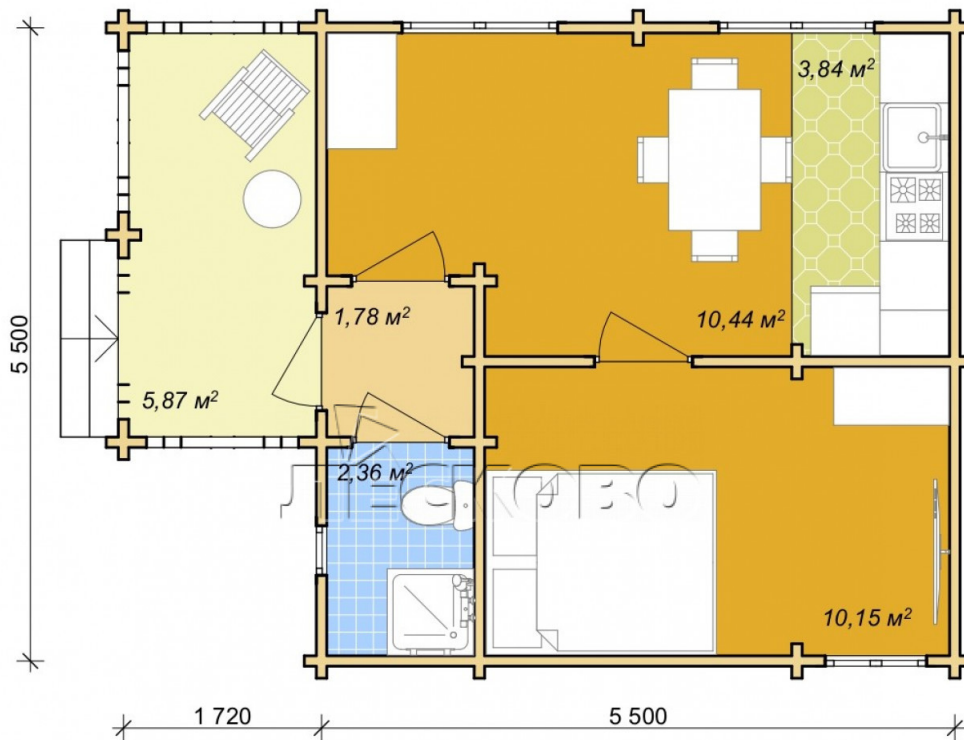

## Log Cabin "DS" series 3.5×3

Project Dimensions

5.8 × 5.8 / 48 m<sup>2</sup>

Цена

**11,782 €**

## House Kit

- Wall kit: 44 × 145mm mini-chamber drying chamber with bowls for the project. The material of the tree is spruce, pine (GOST 8486). Humidity 12-14%. The height of the walls is 2.16 m;

- Logs, lower harness: board 45 × 145 mm chamber drying 12-16%;
- Floors: floorboard 35 mm, Chamber drying;
- Ceiling: imitation of a bar 20 × 135 mm, Chamber drying;
- Wooden windows, glass 4 mm, Single. Treatment with a colorless antiseptic. Hardware;

Window 0.87×1.17 м.1 шт.  
 Window 1.34×1.17 м.2 шт.  
 0.40×0.38 м.2 шт.

- Wooden doors;

3 шт.

0.84×1.885 м.  
 glass.1 шт.

7. Platbands: dry planed board 20 × 100 mm;

8. Roof: shingles.

9. Skirting board 35 mm.