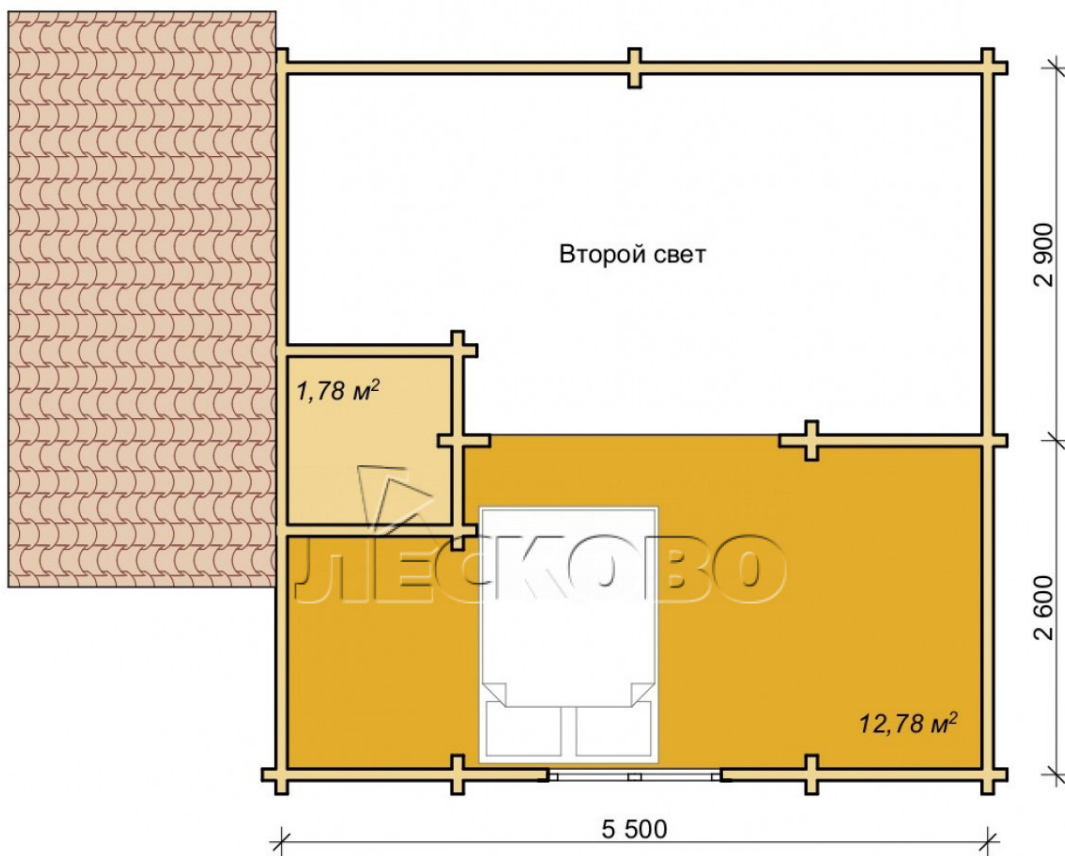

Log Cabin "DS" series 3.5×3

Project Dimensions

5.8 × 5.8 / 48 m²

Full house set

8,056 €

Timber

45 MM

65 MM
+ 2,317 €

Project planning

House Kit

- Wall kit: 44 × 145mm mini-chamber drying chamber with bowls for the project. The material of the tree is spruce, pine (GOST 8486). Humidity 12-14%. The height of the walls is 2.16 m;
- Logs, lower harness: board 45 × 145 mm chamber drying 10-12%;
- Floors: floorboard 35 mm, Chamber drying;
- Ceiling: imitation of a bar 20 × 135 mm, Chamber drying;
- Wooden windows, glass 4 mm, Single. Treatment with a colorless antiseptic. Hardware;

Window 0.87×1.17 м.1 шт.
Window 1.34×1.17 м.2 шт.
0.40×0.38 м.2 шт.

- Wooden doors;

3 шт.
0.84×1.885 м.
glass.1 шт.

7. Platbands: dry planed board 20 × 100 mm;

8. Roof: shingles.

9. Skirting board 35 mm.

+7 (4942) 499-770