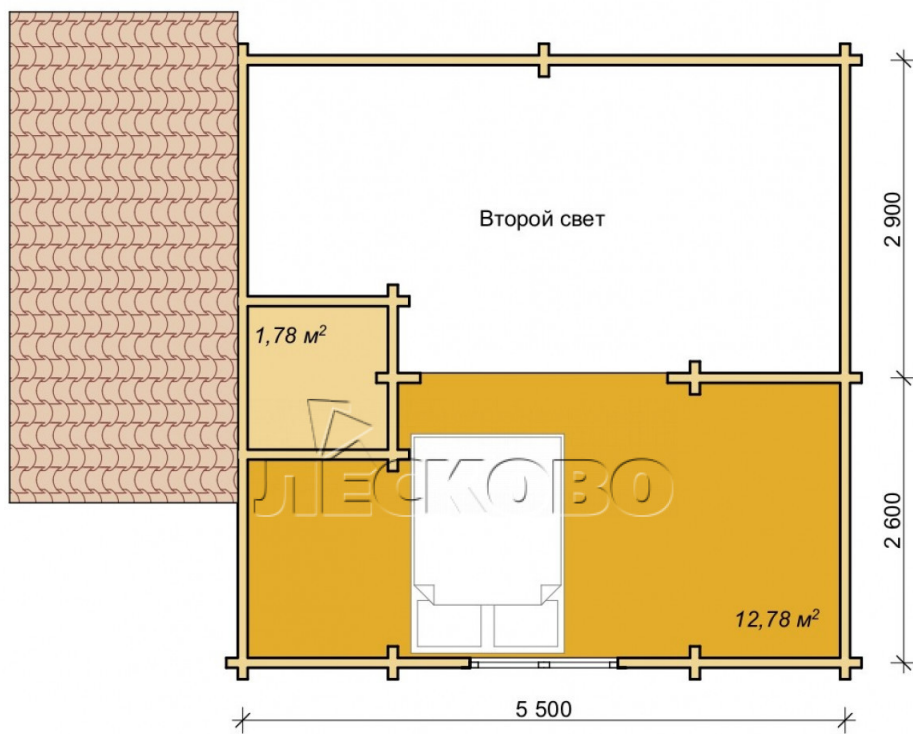

## Log Cabin "DS" series 3.5×3

Project Dimensions

5.8 × 5.8 / 48 m<sup>2</sup>

Цена

**11,782 €**

## House Kit

- Wall kit: 44 × 145mm mini-chamber drying chamber with bowls for the project. The material of the tree is spruce, pine (GOST 8486). Humidity 12-14%. The height of the walls is 2.16 m;

- Logs, lower harness: board 45 × 145 mm chamber drying 12-16%;
- Floors: floorboard 35 mm, Chamber drying;
- Ceiling: imitation of a bar 20 × 135 mm, Chamber drying;
- Wooden windows, glass 4 mm, Single. Treatment with a colorless antiseptic. Hardware;

Window 0.87×1.17 м.1 шт.  
 Window 1.34×1.17 м.2 шт.  
 0.40×0.38 м.2 шт.

- Wooden doors;

3 шт.

0.84×1.885 м.  
 glass.1 шт.

7. Platbands: dry planed board 20 × 100 mm;

8. Roof: shingles.

9. Skirting board 35 mm.