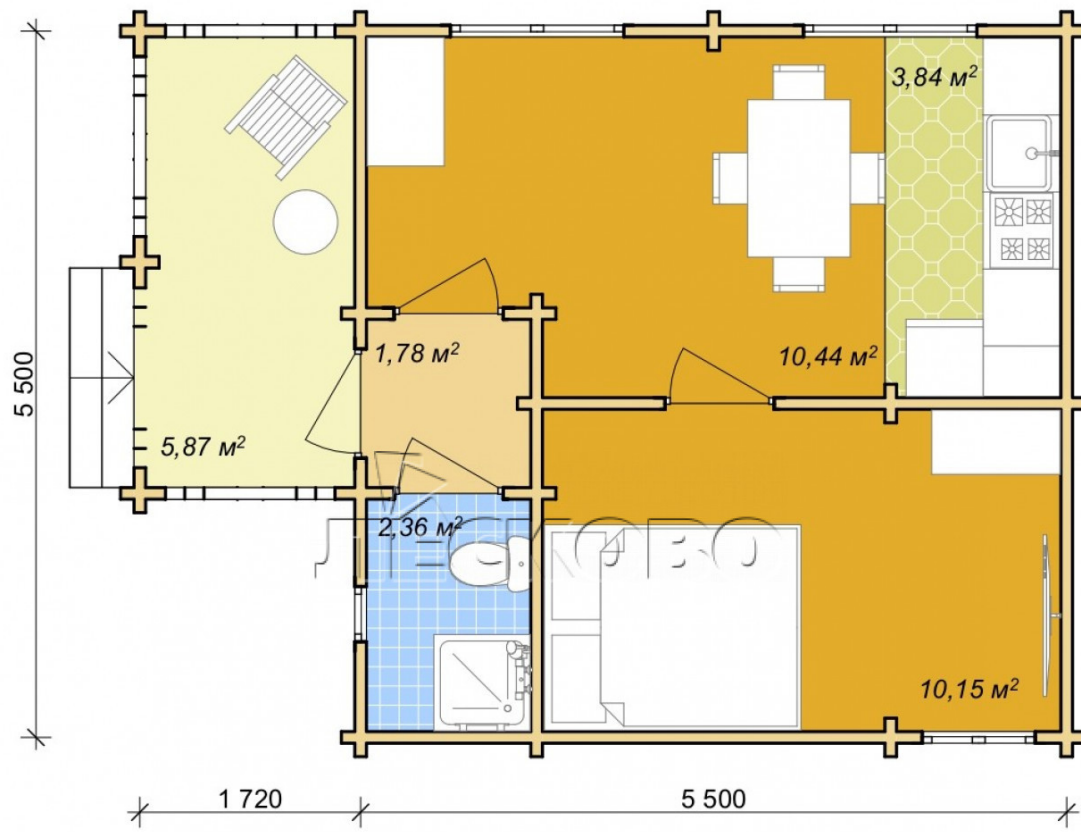

Log Cabin "DS" series 3.5×3

Project Dimensions

5.8 × 5.8 / 48 m²

Full house set

8,354 €

Timber

45 MM

65 MM
+ 2,403 €

Project planning

House Kit

- Wall kit: 44 × 145mm mini-chamber drying chamber with bowls for the project. The material of the tree is spruce, pine (GOST 8486). Humidity 12-14%. The height of the walls is 2.16 m;
- Logs, lower harness: board 45 × 145 mm chamber drying 10-12%;
- Floors: floorboard 35 mm, Chamber drying;
- Ceiling: imitation of a bar 20 × 135 mm, Chamber drying;
- Wooden windows, glass 4 mm, Single. Treatment with a colorless antiseptic. Hardware;

0.40×0.38 м.2 шт.

- Wooden doors;

3 шт.

0.84×1.885 м.
glass.1 шт.

7. Platbands: dry planed board 20 × 100 mm;

8. Roof: shingles.

9. Skirting board 35 mm.

+7 (4942) 499-770