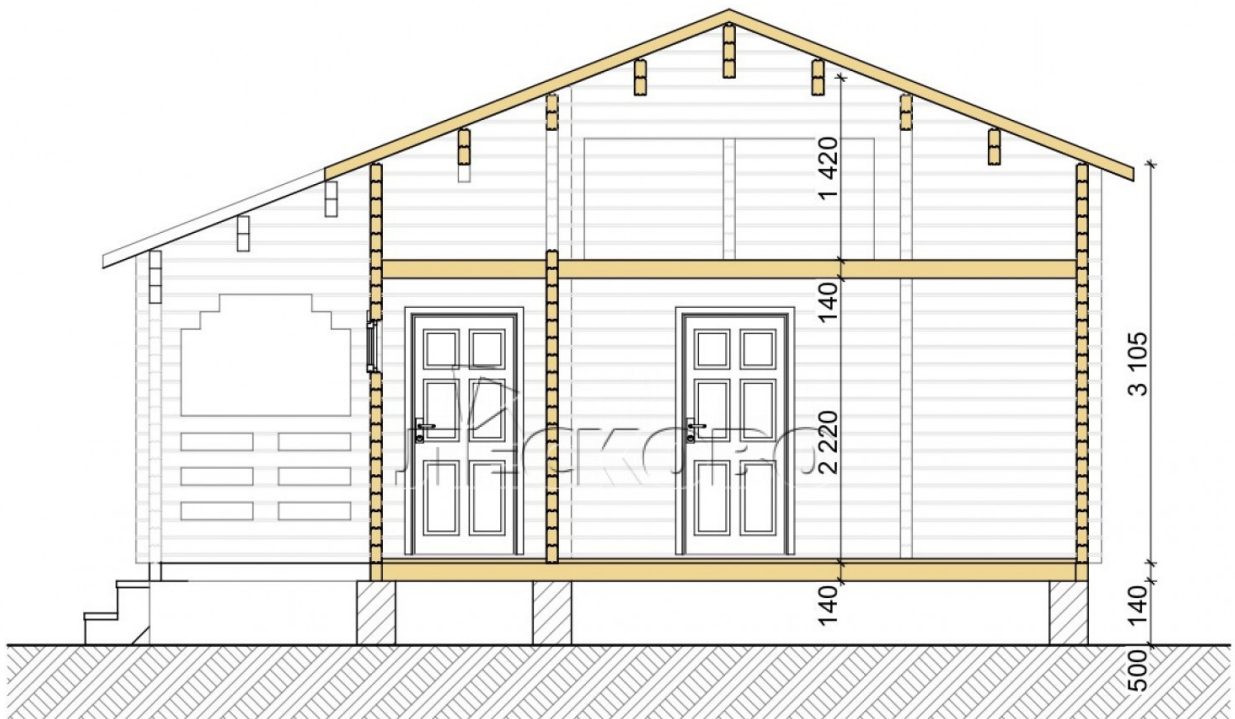

Log Cabin "DS" series 3.5×3

Project Dimensions

5.8 × 5.8 / 48 m²

Full house set

8,056 €

Timber

45 MM

65 MM
+ 2,317 €

Project planning

House Kit

- Wall kit: 44 × 145mm mini-chamber drying chamber with bowls for the project. The material of the tree is spruce, pine (GOST 8486). Humidity 12-14%. The height of the walls is 2.16 m;
- Logs, lower harness: board 45 × 145 mm chamber drying 10-12%;
- Floors: floorboard 35 mm, Chamber drying;
- Ceiling: imitation of a bar 20 × 135 mm, Chamber drying;
- Wooden windows, glass 4 mm, Single. Treatment with a colorless antiseptic. Hardware;

Window 0.87×1.17 м.1 шт.
Window 1.34×1.17 м.2 шт.
0.40×0.38 м.2 шт.

- Wooden doors;

3 шт.
0.84×1.885 м.
glass.1 шт.

7. Platbands: dry planed board 20 × 100 mm;

8. Roof: shingles.

9. Skirting board 35 mm.

+7 (4942) 499-770