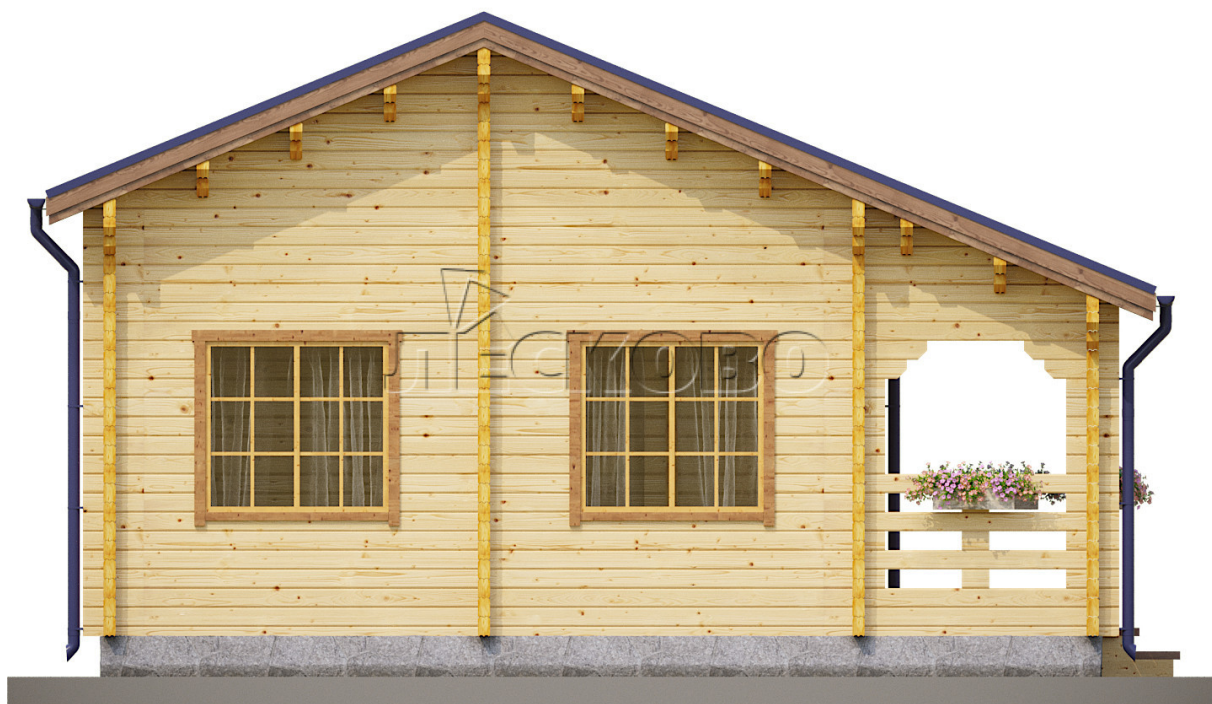

Log Cabin "DS" series 3.5×3

Project Dimensions

5.8 × 5.8 / 48 m²

Full house set

8,056 €

Timber

45 MM

65 MM
+ 2,317 €

Project planning

House Kit

- Wall kit: 44 × 145mm mini-chamber drying chamber with bowls for the project. The material of the tree is spruce, pine (GOST 8486). Humidity 12-14%. The height of the walls is 2.16 m;
- Logs, lower harness: board 45 × 145 mm chamber drying 10-12%;
- Floors: floorboard 35 mm, Chamber drying;
- Ceiling: imitation of a bar 20 × 135 mm, Chamber drying;
- Wooden windows, glass 4 mm, Single. Treatment with a colorless antiseptic. Hardware;