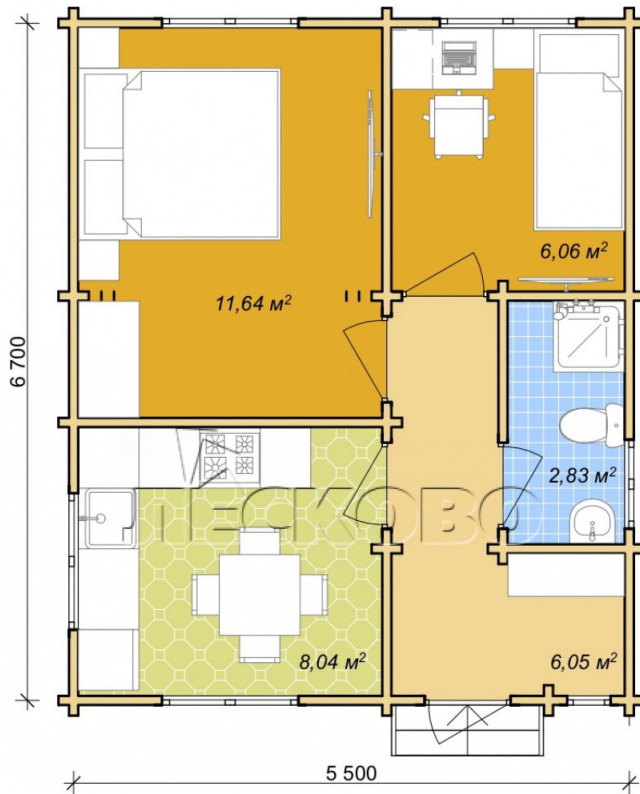

Log Cabin "DS" series 3.5×3

Project Dimensions

5.8 × 7 / 36 m²

Цена

10,896 €

Timber

45 mm

65 mm
+ 2,816 €

Assembling a house kit

No assembly required

Assembly required
+ 2,724 €

Project planning

House Kit

- Wall kit: 44 × 145mm mini-chamber drying chamber with bowls for the project. The material of the tree is spruce, pine (GOST 8486). Humidity 12-14%. The height of the walls is 2.16 m;
- Logs, lower harness: board 45 × 145 mm chamber drying 12-16%;
- Floors: floorboard 35 mm, Chamber drying;
- Ceiling: imitation of a bar 20 × 135 mm, Chamber drying;
- Wooden windows, glass 4 mm, Single. Treatment with a colorless antiseptic. Hardware;

0.42×1.885 м.3 шт.

0.87×0.78 м.1 шт.

1.34×0.91 м.4 шт.

- Wooden doors;

4 шт.

0.84×1.885 м.

glass.1 шт.

7. Platbands: dry planed board 20 × 100 mm;