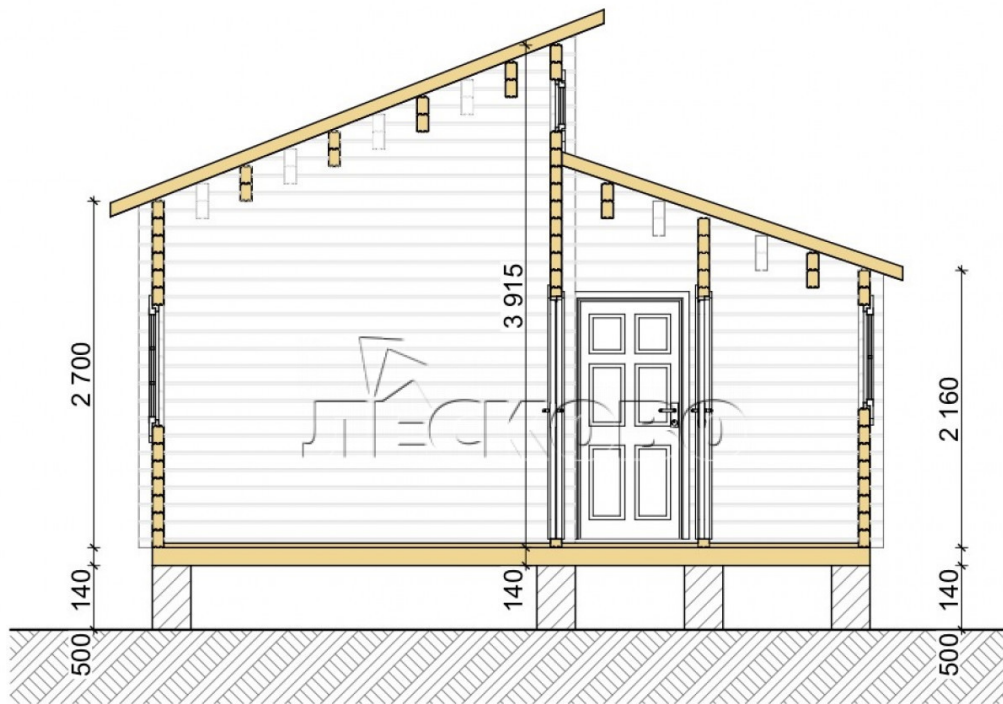

House Kit

- Wall kit: 44 × 145mm mini-chamber drying chamber with bowls for the project. The material of the tree is spruce, pine (GOST 8486). Humidity 12-14%. The height of the walls is 2.16 m;
- Logs, lower harness: board 45 × 145 mm chamber drying 10-12%;
- Floors: floorboard 35 mm, Chamber drying;
- Ceiling: imitation of a bar 20 × 135 mm, Chamber drying;
- Wooden windows, glass 4 mm, Single. Treatment with a colorless antiseptic. Hardware;

0.40×0.38 м.2 шт.

0.42×1.885 м.1 шт.

0.87×0.78 м.1 шт.

1.34×0.91 м.4 шт.

- Wooden doors;