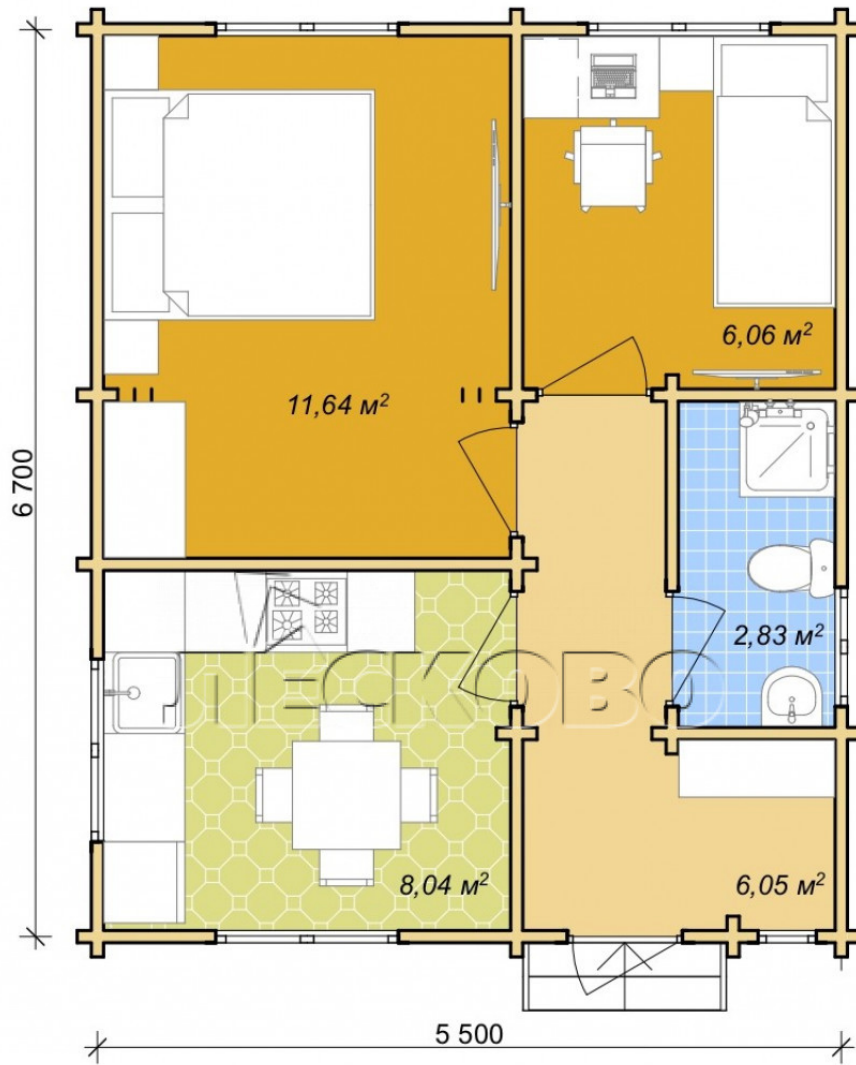

## Log Cabin "DS" series 3.5×3

Project Dimensions

5.8 × 7 / 36 m<sup>2</sup>

Full house set

**7,202 €**

## Project planning

## House Kit

- Wall kit: 44 × 145mm mini-chamber drying chamber with bowls for the project. The material of the tree is spruce, pine (GOST 8486). Humidity 12-14%. The height of the walls is 2.16 m;
- Logs, lower harness: board 45 × 145 mm chamber drying 10-12%;
- Floors: floorboard 35 mm, Chamber drying;
- Ceiling: imitation of a bar 20 × 135 mm, Chamber drying;
- Wooden windows, glass 4 mm, Single. Treatment with a colorless antiseptic. Hardware;

0.40×0.38 м.2 шт.

0.42×1.885 м.1 шт.

0.87×0.78 м.1 шт.

1.34×0.91 м.4 шт.

- Wooden doors;

4 шт.

0.84×1.885 м.  
glass.1 шт.

7. Platbands: dry planed board 20 × 100 mm;