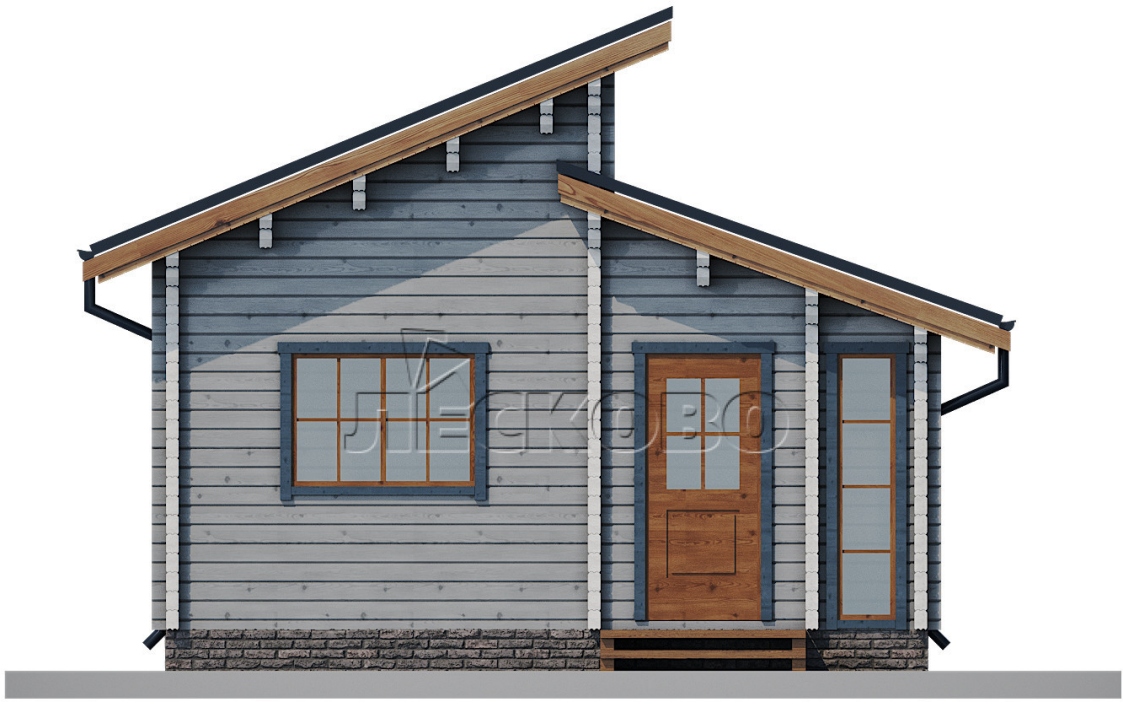

Log Cabin "DS" series 3.5×3

Project Dimensions

5.8 × 7 / 36 m²

Цена

10,867 €

Timber

45 mm

65 mm
+ 2,808 €

Assembling a house kit

No assembly required

Assembly required
+ 2,717 €

Project planning

House Kit

- Wall kit: 44 × 145mm mini-chamber drying chamber with bowls for the project. The material of the tree is spruce, pine (GOST 8486). Humidity 12-14%. The height of the walls is 2.16 m;
- Logs, lower harness: board 45 × 145 mm chamber drying 12-16%;
- Floors: floorboard 35 mm, Chamber drying;
- Ceiling: imitation of a bar 20 × 135 mm, Chamber drying;
- Wooden windows, glass 4 mm, Single. Treatment with a colorless antiseptic. Hardware;