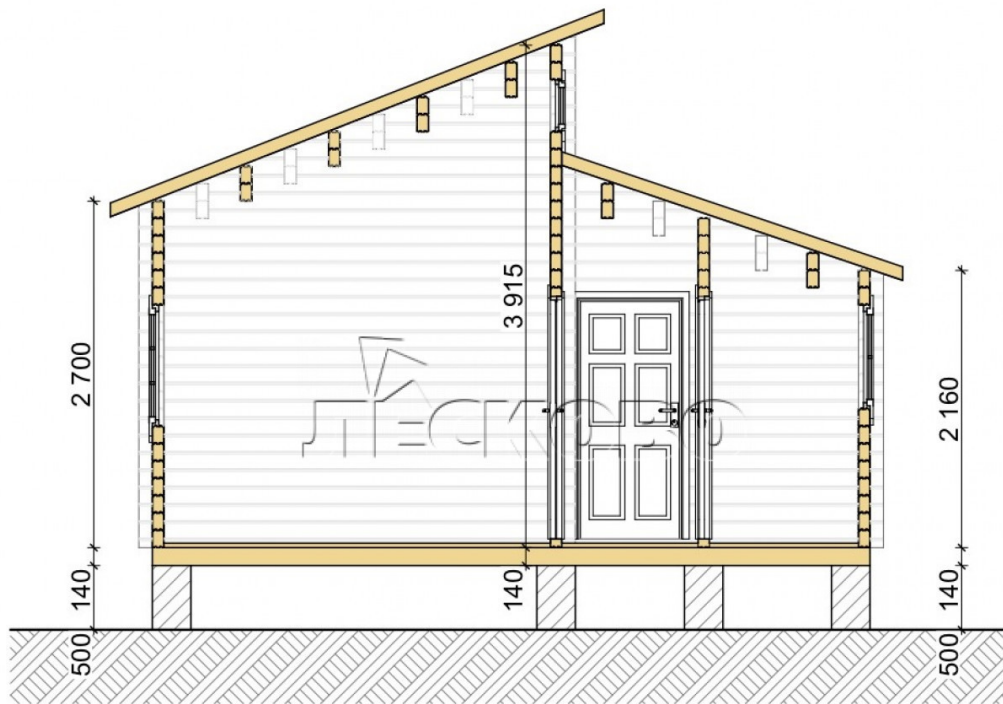

Log Cabin "DS" series 3.5×3

Project Dimensions

5.8 × 7 / 36 m²

Цена

10,896 €

Timber

45 mm

65 mm
+ 2,816 €

Assembling a house kit

No assembly required

Assembly required
+ 2,724 €

Project planning

House Kit

- Wall kit: 44 × 145mm mini-chamber drying chamber with bowls for the project. The material of the tree is spruce, pine (GOST 8486). Humidity 12-14%. The height of the walls is 2.16 m;
- Logs, lower harness: board 45 × 145 mm chamber drying 12-16%;
- Floors: floorboard 35 mm, Chamber drying;
- Ceiling: imitation of a bar 20 × 135 mm, Chamber drying;
- Wooden windows, glass 4 mm, Single. Treatment with a colorless antiseptic. Hardware;

0.42×1.885 м.3 шт.

0.87×0.78 м.1 шт.

1.34×0.91 м.4 шт.

- Wooden doors;

4 шт.

0.84×1.885 м.

glass.1 шт.

7. Platbands: dry planed board 20 × 100 mm;