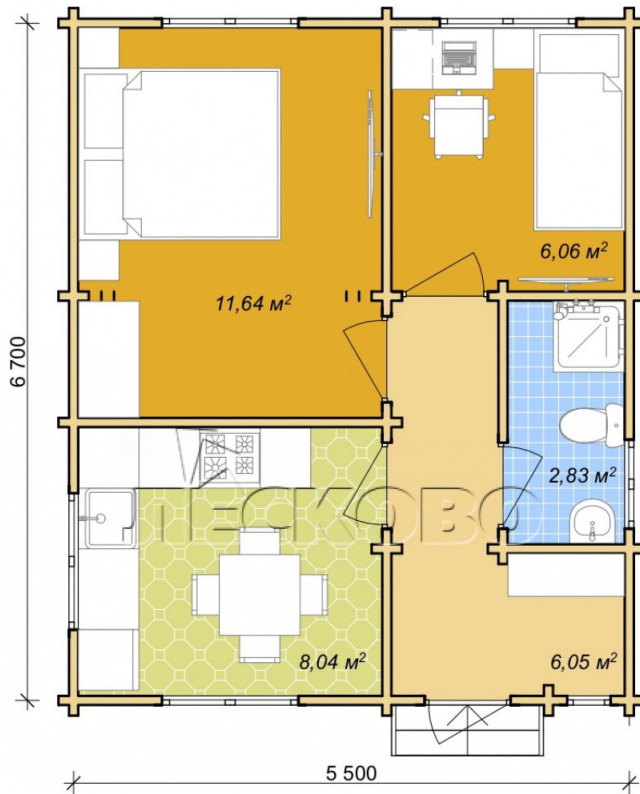

Log Cabin "DS" series 3.5×3

Project Dimensions

5.8 × 7 / 36 m²

Цена

10,867 €

Timber

45 mm

65 mm
+ 2,808 €

Assembling a house kit

No assembly required

Assembly required
+ 2,717 €

Project planning

House Kit

- Wall kit: 44 × 145mm mini-chamber drying chamber with bowls for the project. The material of the tree is spruce, pine (GOST 8486). Humidity 12-14%. The height of the walls is 2.16 m;
- Logs, lower harness: board 45 × 145 mm chamber drying 12-16%;
- Floors: floorboard 35 mm, Chamber drying;
- Ceiling: imitation of a bar 20 × 135 mm, Chamber drying;
- Wooden windows, glass 4 mm, Single. Treatment with a colorless antiseptic. Hardware;

0.42×1.885 м.3 шт.

0.87×0.78 м.1 шт.

1.34×0.91 м.4 шт.

- Wooden doors;

4 шт.

0.84×1.885 м.

glass.1 шт.

7. Platbands: dry planed board 20 × 100 mm;