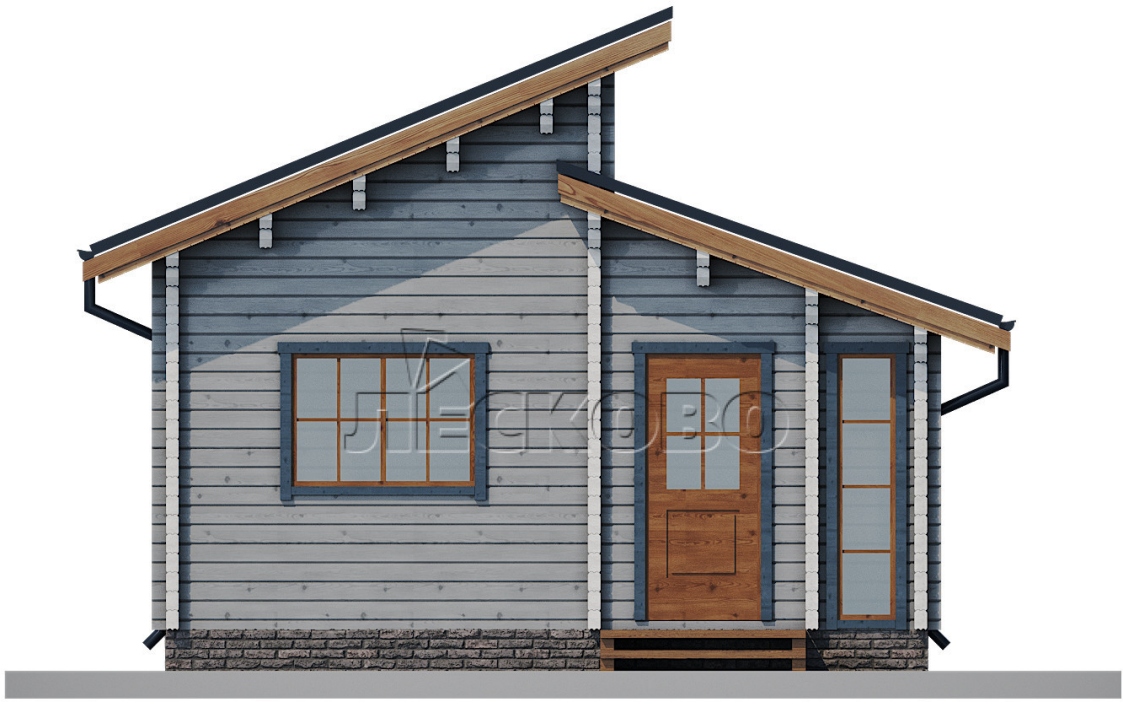

Log Cabin "DS" series 3.5×3

Project Dimensions

5.8 × 7 / 36 m²

Цена

10,896 €

Timber

45 mm

65 mm
+ 2,816 €

Assembling a house kit

No assembly required

Assembly required
+ 2,724 €

Project planning

House Kit

- Wall kit: 44 × 145mm mini-chamber drying chamber with bowls for the project. The material of the tree is spruce, pine (GOST 8486). Humidity 12-14%. The height of the walls is 2.16 m;
- Logs, lower harness: board 45 × 145 mm chamber drying 12-16%;
- Floors: floorboard 35 mm, Chamber drying;
- Ceiling: imitation of a bar 20 × 135 mm, Chamber drying;
- Wooden windows, glass 4 mm, Single. Treatment with a colorless antiseptic. Hardware;