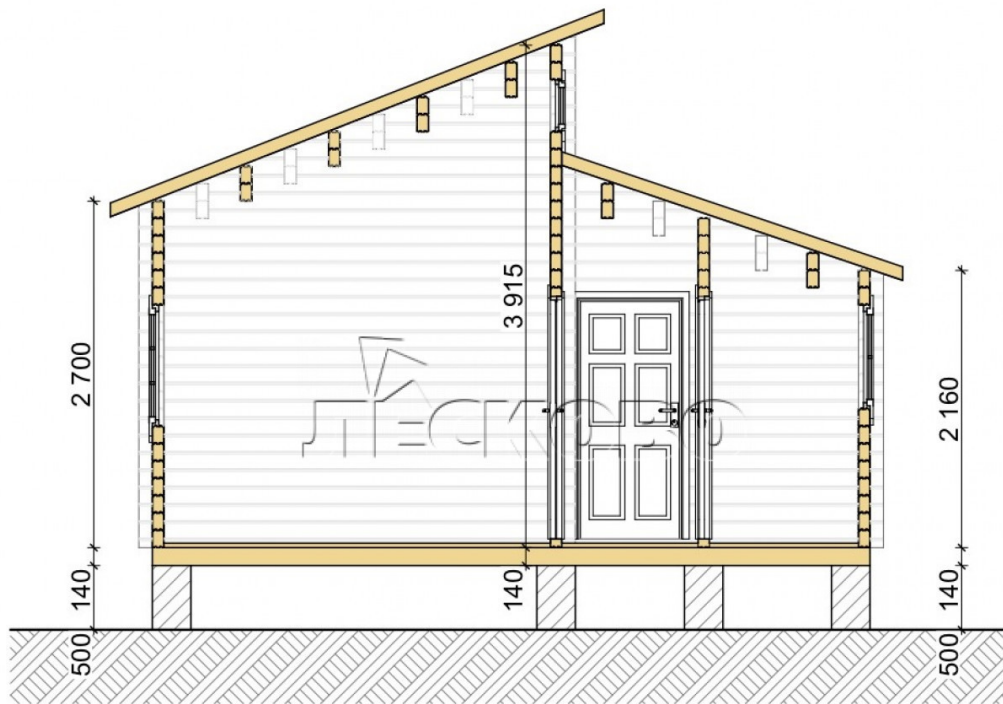

Log Cabin "DS" series 3.5×3

Project Dimensions

5.8 × 7 / 36 m²

Цена

10,867 €

Timber

45 mm

65 mm
+ 2,808 €

Assembling a house kit

No assembly required

Assembly required
+ 2,717 €

Project planning

House Kit

- Wall kit: 44 × 145mm mini-chamber drying chamber with bowls for the project. The material of the tree is spruce, pine (GOST 8486). Humidity 12-14%. The height of the walls is 2.16 m;
- Logs, lower harness: board 45 × 145 mm chamber drying 12-16%;
- Floors: floorboard 35 mm, Chamber drying;
- Ceiling: imitation of a bar 20 × 135 mm, Chamber drying;
- Wooden windows, glass 4 mm, Single. Treatment with a colorless antiseptic. Hardware;

0.42×1.885 м.3 шт.

0.87×0.78 м.1 шт.

1.34×0.91 м.4 шт.

- Wooden doors;

4 шт.

0.84×1.885 м.

glass.1 шт.

7. Platbands: dry planed board 20 × 100 mm;