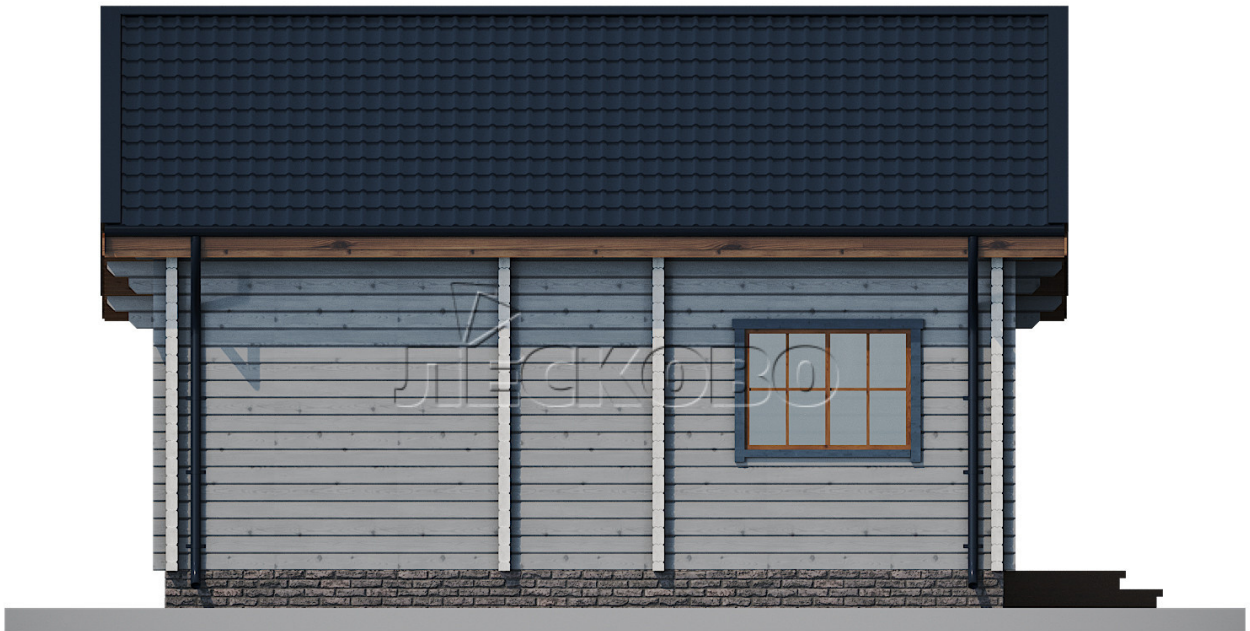

## Log Cabin "DS" series 3.5×3

Project Dimensions

5.8 × 7 / 36 m<sup>2</sup>

Full house set

**7,202 €**

### Timber

45 MM

65 MM  
+ 1,991 €

## House Kit

- Wall kit: 44 × 145mm mini-chamber drying chamber with bowls for the project. The material of the tree is spruce, pine (GOST 8486). Humidity 12-14%. The height of the walls is 2.16 m;
- Logs, lower harness: board 45 × 145 mm chamber drying 10-12%;
- Floors: floorboard 35 mm, Chamber drying;
- Ceiling: imitation of a bar 20 × 135 mm, Chamber drying;
- Wooden windows, glass 4 mm, Single. Treatment with a colorless antiseptic. Hardware;