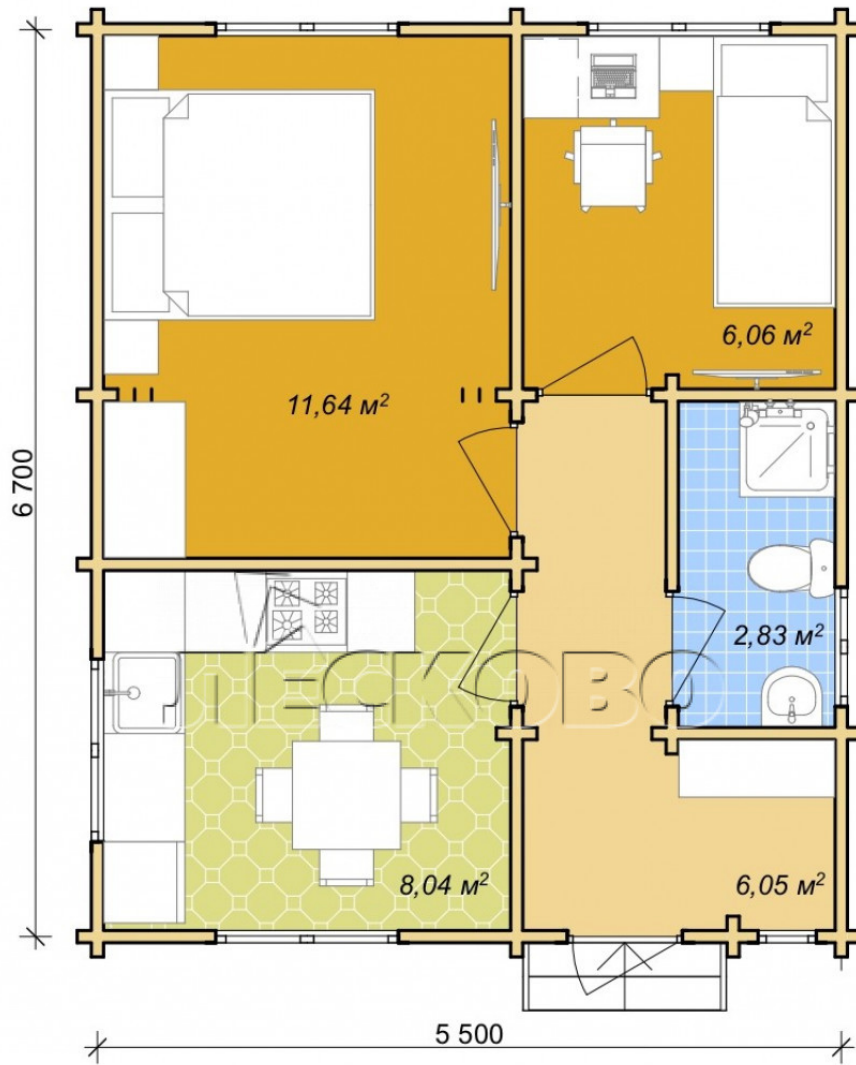

Log Cabin "DS" series 3.5×3

Project Dimensions

5.8 × 7 / 36 m²

Full house set

7,906 €

Timber

45 mm

65 mm
+ 2,186 €

Project planning

House Kit

- Wall kit: 44 × 145mm mini-chamber drying chamber with bowls for the project. The material of the tree is spruce, pine (GOST 8486). Humidity 12-14%. The height of the walls is 2.16 m;
- Logs, lower harness: board 45 × 145 mm chamber drying 10-12%;
- Floors: floorboard 35 mm, Chamber drying;
- Ceiling: imitation of a bar 20 × 135 mm, Chamber drying;
- Wooden windows, glass 4 mm, Single. Treatment with a colorless antiseptic. Hardware;

0.40×0.38 м.2 шт.

0.42×1.885 м.1 шт.

0.87×0.78 м.1 шт.

1.34×0.91 м.4 шт.

- Wooden doors;

4 шт.

0.84×1.885 м.

glass.1 шт.