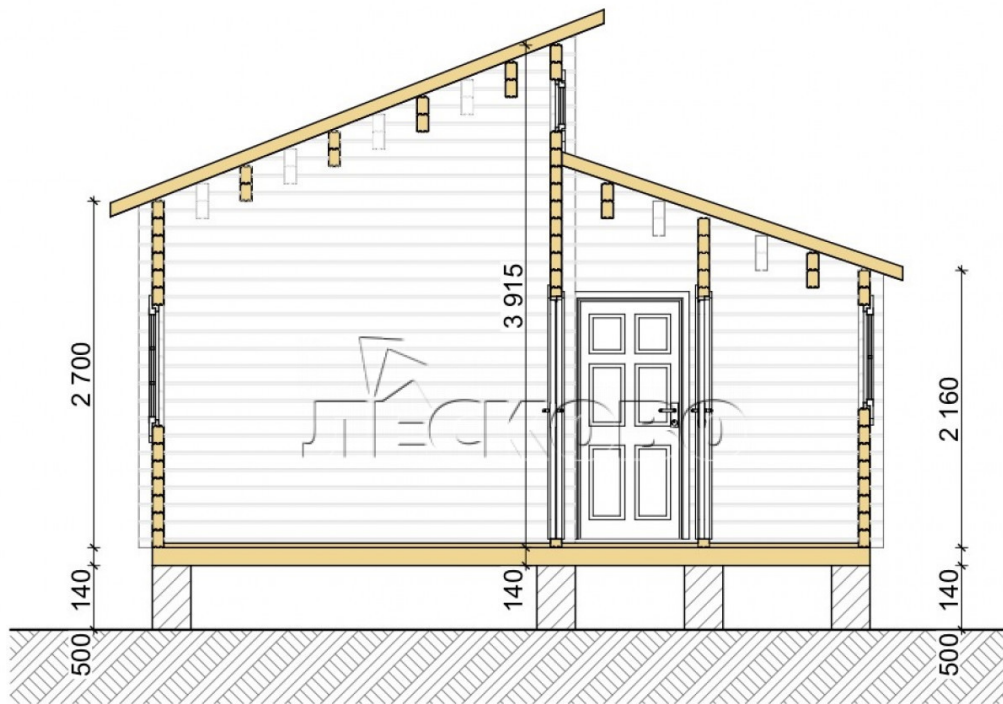

Log Cabin "DS" series 3.5×3

Project Dimensions

5.8 × 7 / 36 m²

Full house set

7,906 €

Timber

45 mm

65 mm
+ 2,186 €

Project planning

House Kit

- Wall kit: 44 × 145mm mini-chamber drying chamber with bowls for the project. The material of the tree is spruce, pine (GOST 8486). Humidity 12-14%. The height of the walls is 2.16 m;
- Logs, lower harness: board 45 × 145 mm chamber drying 10-12%;
- Floors: floorboard 35 mm, Chamber drying;
- Ceiling: imitation of a bar 20 × 135 mm, Chamber drying;
- Wooden windows, glass 4 mm, Single. Treatment with a colorless antiseptic. Hardware;

0.40×0.38 м.2 шт.

0.42×1.885 м.1 шт.

0.87×0.78 м.1 шт.

1.34×0.91 м.4 шт.

- Wooden doors;

4 шт.

0.84×1.885 м.

glass.1 шт.