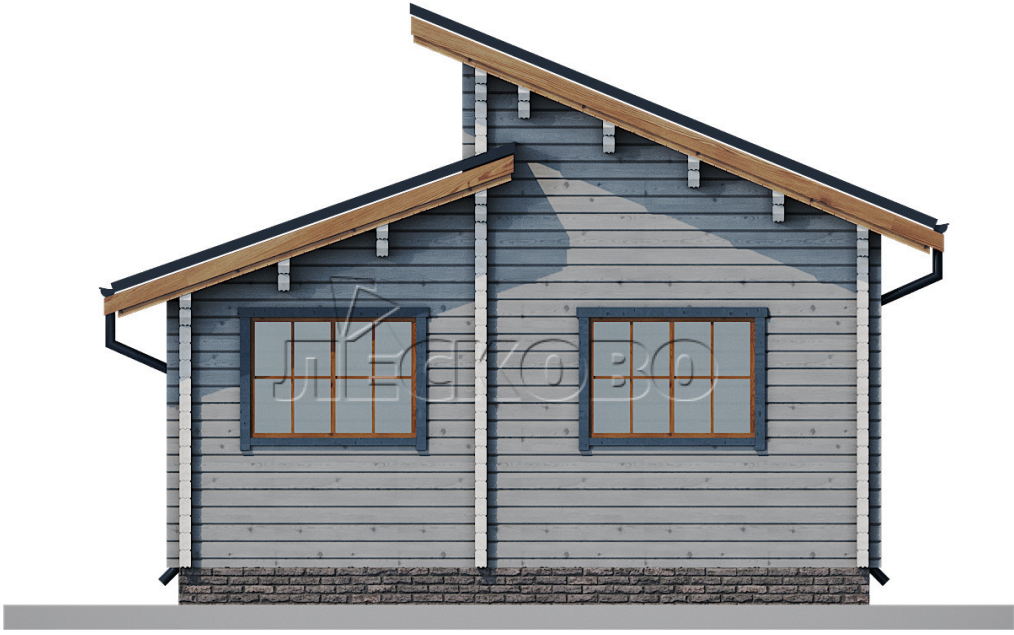

Log Cabin "DS" series 3.5×3

Project Dimensions

5.8 × 7 / 36 m²

Full house set

7,906 €

Timber

45 mm

65 mm
+ 2,186 €

Project planning

House Kit

- Wall kit: 44 × 145mm mini-chamber drying chamber with bowls for the project. The material of the tree is spruce, pine (GOST 8486). Humidity 12-14%. The height of the walls is 2.16 m;
- Logs, lower harness: board 45 × 145 mm chamber drying 10-12%;
- Floors: floorboard 35 mm, Chamber drying;
- Ceiling: imitation of a bar 20 × 135 mm, Chamber drying;
- Wooden windows, glass 4 mm, Single. Treatment with a colorless antiseptic. Hardware;

0.40×0.38 м.2 шт.

0.42×1.885 м.1 шт.

0.87×0.78 м.1 шт.

1.34×0.91 м.4 шт.

- Wooden doors;

4 шт.

0.84×1.885 м.

glass.1 шт.