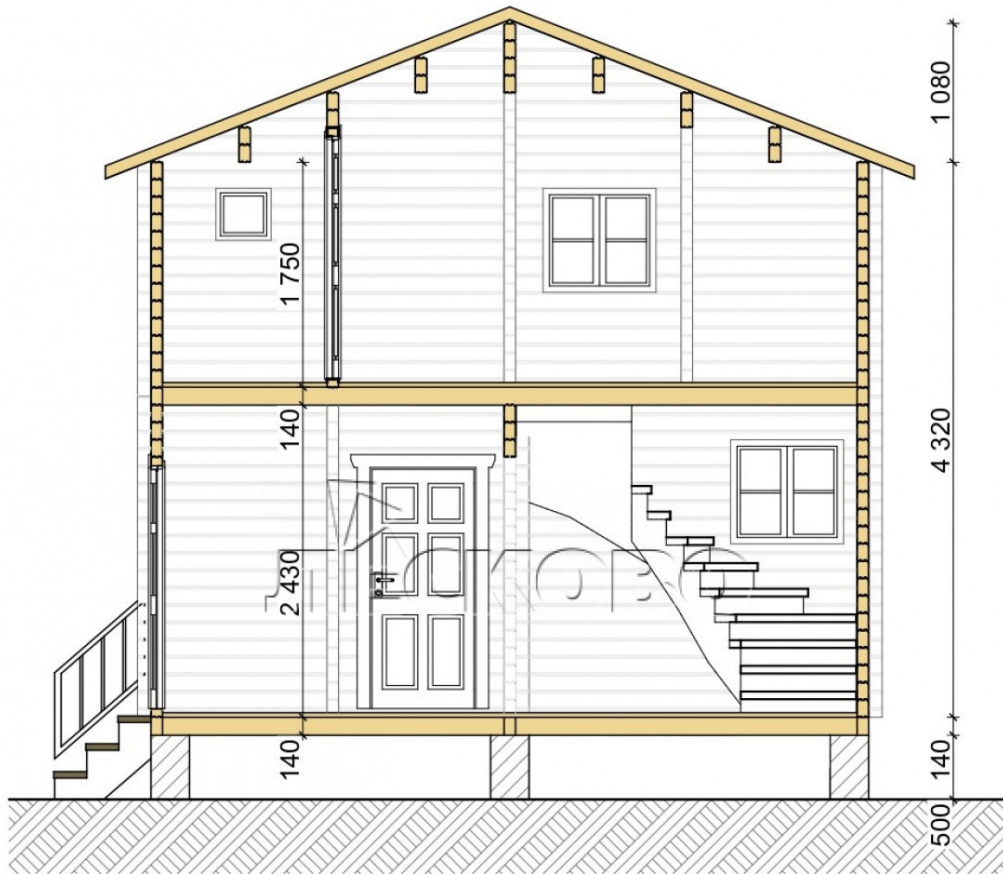

## Log Cabin "DS" series 3.5×3

Project Dimensions

5.8 × 5.8 / 65 m<sup>2</sup>

Full house set

**11,456 €**

## Project planning

## House Kit

- Wall kit: 44 × 145mm mini-chamber drying chamber with bowls for the project. The material of the tree is spruce, pine (GOST 8486). Humidity 12-14%. The height of the walls is 2.16 m;
- Logs, lower harness: board 45 × 145 mm chamber drying 10-12%;
- Floors: floorboard 35 mm, Chamber drying;
- Ceiling: imitation of a bar 20 × 135 mm, Chamber drying;
- Wooden windows, glass 4 mm, Single. Treatment with a colorless antiseptic. Hardware;