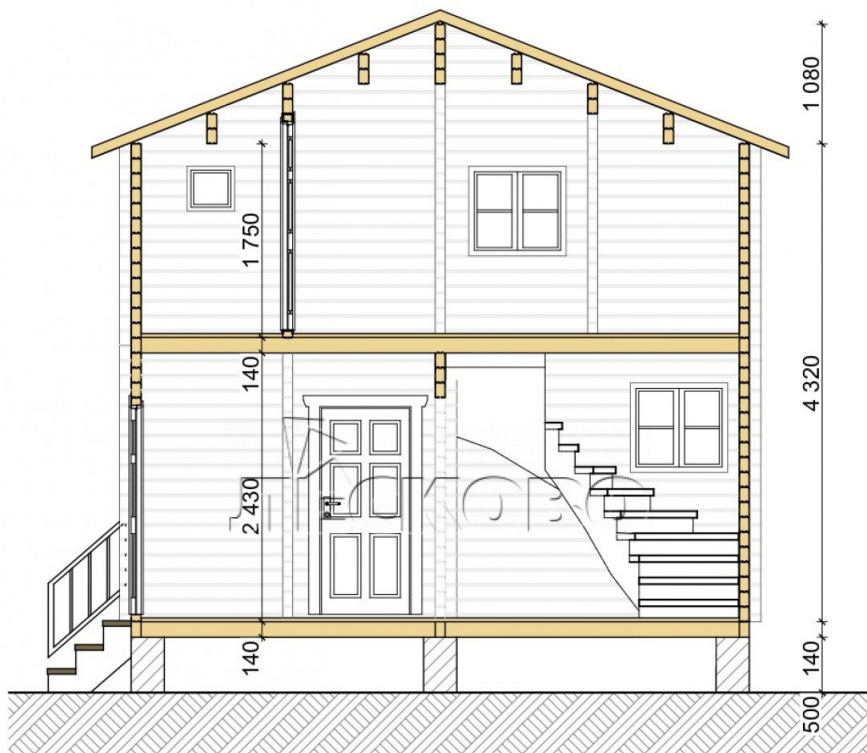

## Log Cabin "DS" series 3.5×3

Project Dimensions

5.8 × 5.8 / 65 m<sup>2</sup>

Цена

**15,373 €**

## House Kit

- Wall kit: 44 × 145mm mini-chamber drying chamber with bowls for the project. The material of the tree is spruce, pine (GOST 8486). Humidity 12-14%. The height of the walls is 2.16 m;

- Logs, lower harness: board 45 × 145 mm chamber drying 12-16%;
- Floors: floorboard 35 mm, Chamber drying;
- Ceiling: imitation of a bar 20 × 135 mm, Chamber drying;
- Wooden windows, glass 4 mm, Single. Treatment with a colorless antiseptic. Hardware;