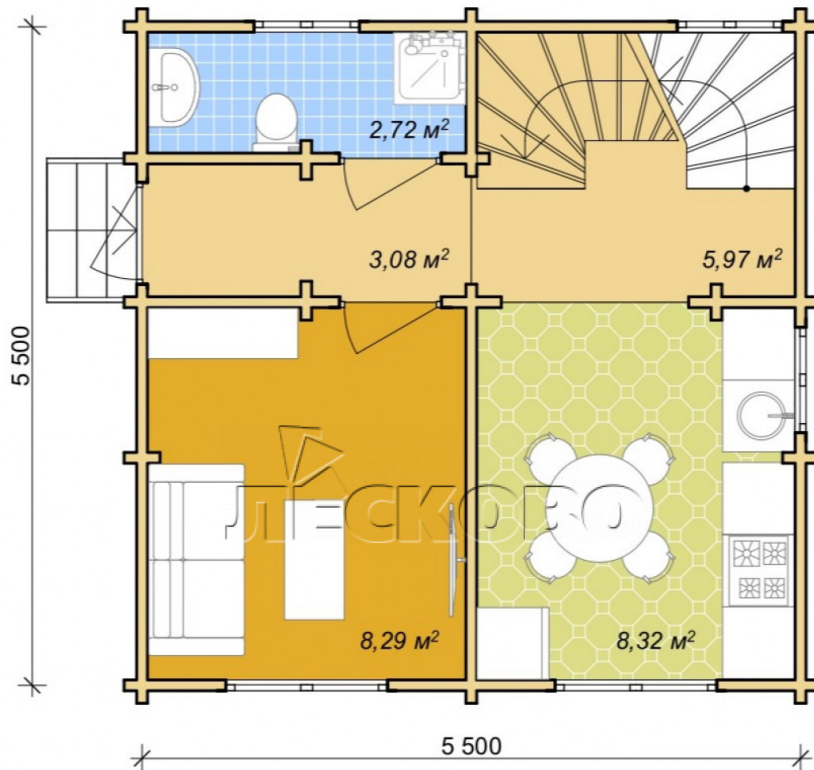

## Log Cabin "DS" series 3.5×3

Project Dimensions

5.8 × 5.8 / 65 m<sup>2</sup>

Цена

**15,373 €**

## House Kit

- Wall kit: 44 × 145mm mini-chamber drying chamber with bowls for the project. The material of the tree is spruce, pine (GOST 8486). Humidity 12-14%. The height of the walls is 2.16 m;

- Logs, lower harness: board 45 × 145 mm chamber drying 12-16%;
- Floors: floorboard 35 mm, Chamber drying;
- Ceiling: imitation of a bar 20 × 135 mm, Chamber drying;
- Wooden windows, glass 4 mm, Single. Treatment with a colorless antiseptic. Hardware;

Window 0.87×1.17 м.1 шт.

0.40×0.38 м.1 шт.

0.87×0.78 м.3 шт.

1.34×0.91 м.2 шт.

- Wooden doors;

5 шт.

0.84×1.885 м.  
glass.3 шт.

7. Platbands: dry planed board 20 × 100 mm;