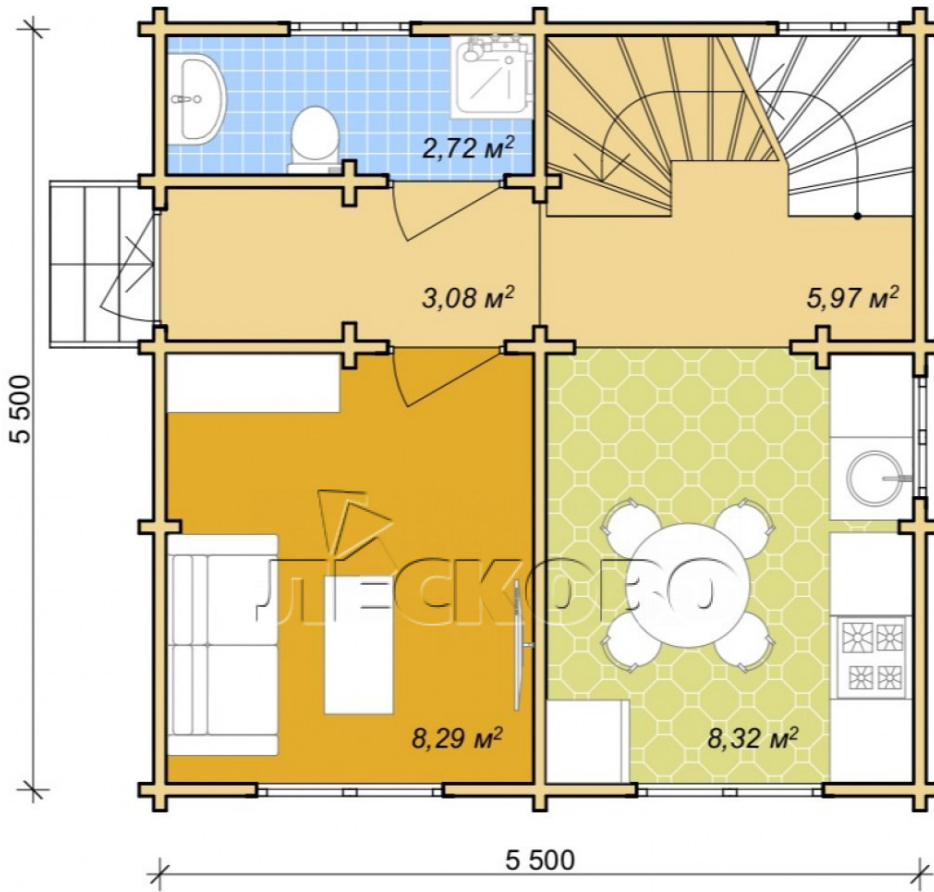

## Log Cabin "DS" series 3.5×3

Project Dimensions

5.8 × 5.8 / 65 m<sup>2</sup>

Full house set

**11,456 €**

## Project planning

## House Kit

- Wall kit: 44 × 145mm mini-chamber drying chamber with bowls for the project. The material of the tree is spruce, pine (GOST 8486). Humidity 12-14%. The height of the walls is 2.16 m;
- Logs, lower harness: board 45 × 145 mm chamber drying 10-12%;
- Floors: floorboard 35 mm, Chamber drying;
- Ceiling: imitation of a bar 20 × 135 mm, Chamber drying;
- Wooden windows, glass 4 mm, Single. Treatment with a colorless antiseptic. Hardware;

0.40×0.38 м.1 шт.

0.87×0.78 м.3 шт.

1.34×0.91 м.2 шт.

- Wooden doors;

5 шт.

0.84×1.885 м.

glass.3 шт.

7. Platbands: dry planed board 20 × 100 mm;