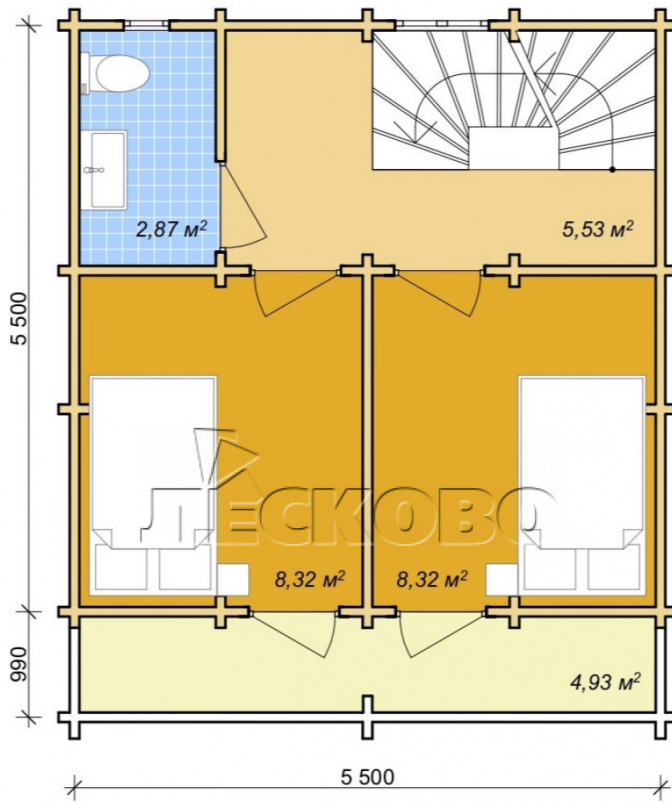

## Log Cabin "DS" series 3.5×3

Project Dimensions

5.8 × 5.8 / 65 m<sup>2</sup>

Цена

**15,373 €**

## House Kit

- Wall kit: 44 × 145mm mini-chamber drying chamber with bowls for the project. The material of the tree is spruce, pine (GOST 8486). Humidity 12-14%. The height of the walls is 2.16 m;

- Logs, lower harness: board 45 × 145 mm chamber drying 12-16%;
- Floors: floorboard 35 mm, Chamber drying;
- Ceiling: imitation of a bar 20 × 135 mm, Chamber drying;
- Wooden windows, glass 4 mm, Single. Treatment with a colorless antiseptic. Hardware;

Window 0.87×1.17 м.1 шт.

0.40×0.38 м.1 шт.

0.87×0.78 м.3 шт.

1.34×0.91 м.2 шт.

- Wooden doors;

5 шт.

0.84×1.885 м.  
glass.3 шт.

7. Platbands: dry planed board 20 × 100 mm;