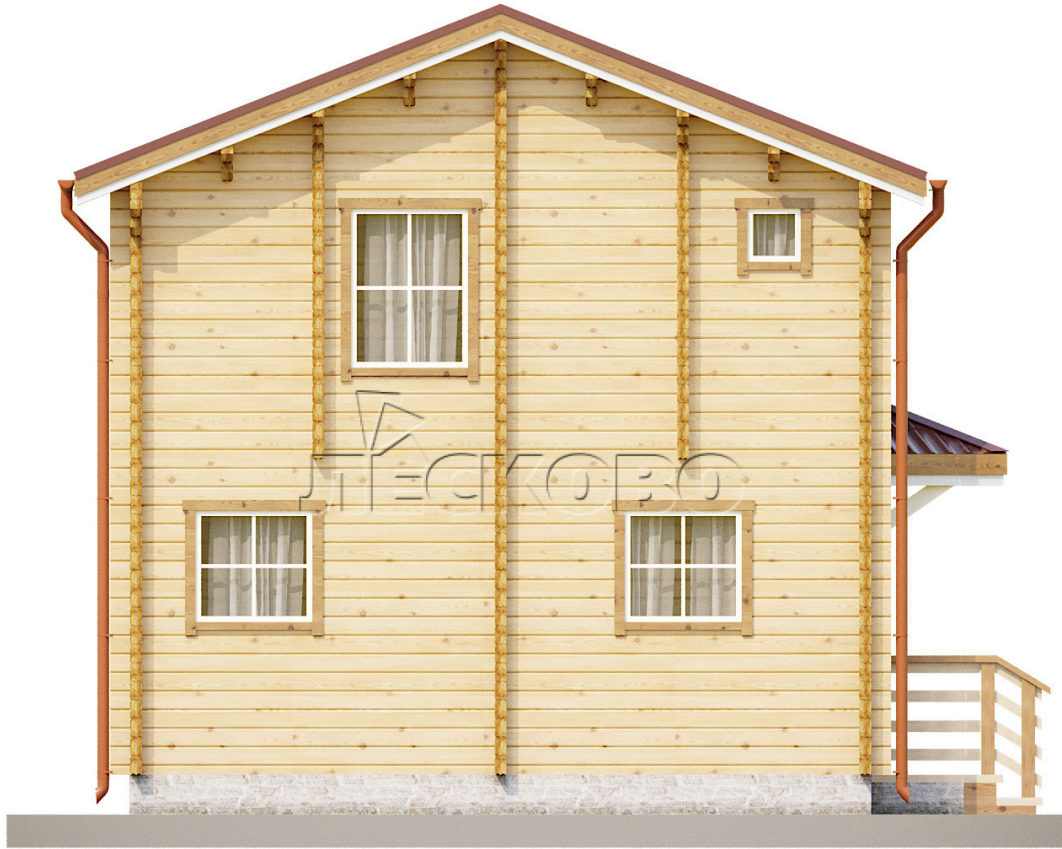

## Log Cabin "DS" series 3.5×3

Project Dimensions

5.8 × 5.8 / 65 m<sup>2</sup>

Full house set

**11,456 €**

### Timber

45 mm

65 mm  
+ 3,310 €

## House Kit

- Wall kit: 44 × 145mm mini-chamber drying chamber with bowls for the project. The material of the tree is spruce, pine (GOST 8486). Humidity 12-14%. The height of the walls is 2.16 m;
- Logs, lower harness: board 45 × 145 mm chamber drying 10-12%;
- Floors: floorboard 35 mm, Chamber drying;
- Ceiling: imitation of a bar 20 × 135 mm, Chamber drying;
- Wooden windows, glass 4 mm, Single. Treatment with a colorless antiseptic. Hardware;