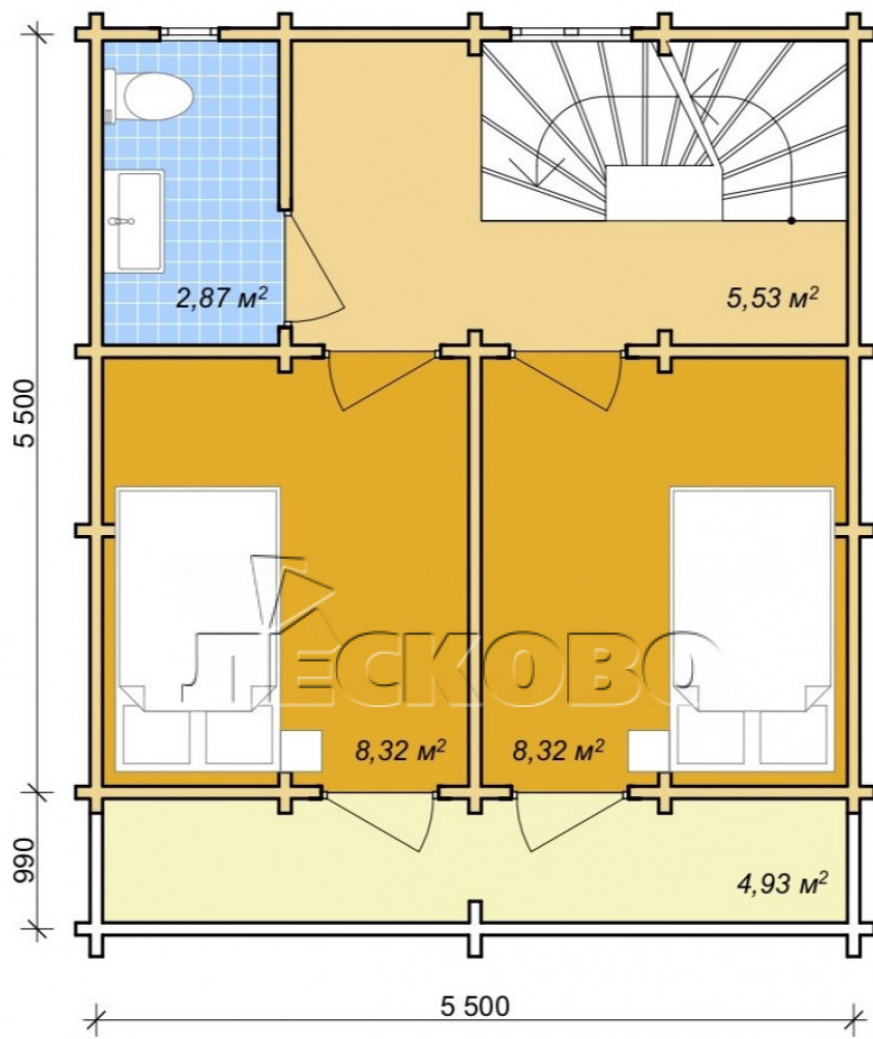

## Log Cabin "DS" series 3.5×3

Project Dimensions

5.8 × 5.8 / 65 m<sup>2</sup>

Full house set

**11,456 €**

## House Kit

- Wall kit: 44 × 145mm mini-chamber drying chamber with bowls for the project. The material of the tree is spruce, pine (GOST 8486). Humidity 12-14%. The height of the walls is 2.16 m;
- Logs, lower harness: board 45 × 145 mm chamber drying 10-12%;
- Floors: floorboard 35 mm, Chamber drying;
- Ceiling: imitation of a bar 20 × 135 mm, Chamber drying;
- Wooden windows, glass 4 mm, Single. Treatment with a colorless antiseptic. Hardware;

0.40×0.38 м.1 шт.

0.87×0.78 м.3 шт.

1.34×0.91 м.2 шт.

- Wooden doors;

5 шт.

0.84×1.885 м.

glass.3 шт.

7. Platbands: dry planed board 20 × 100 mm;